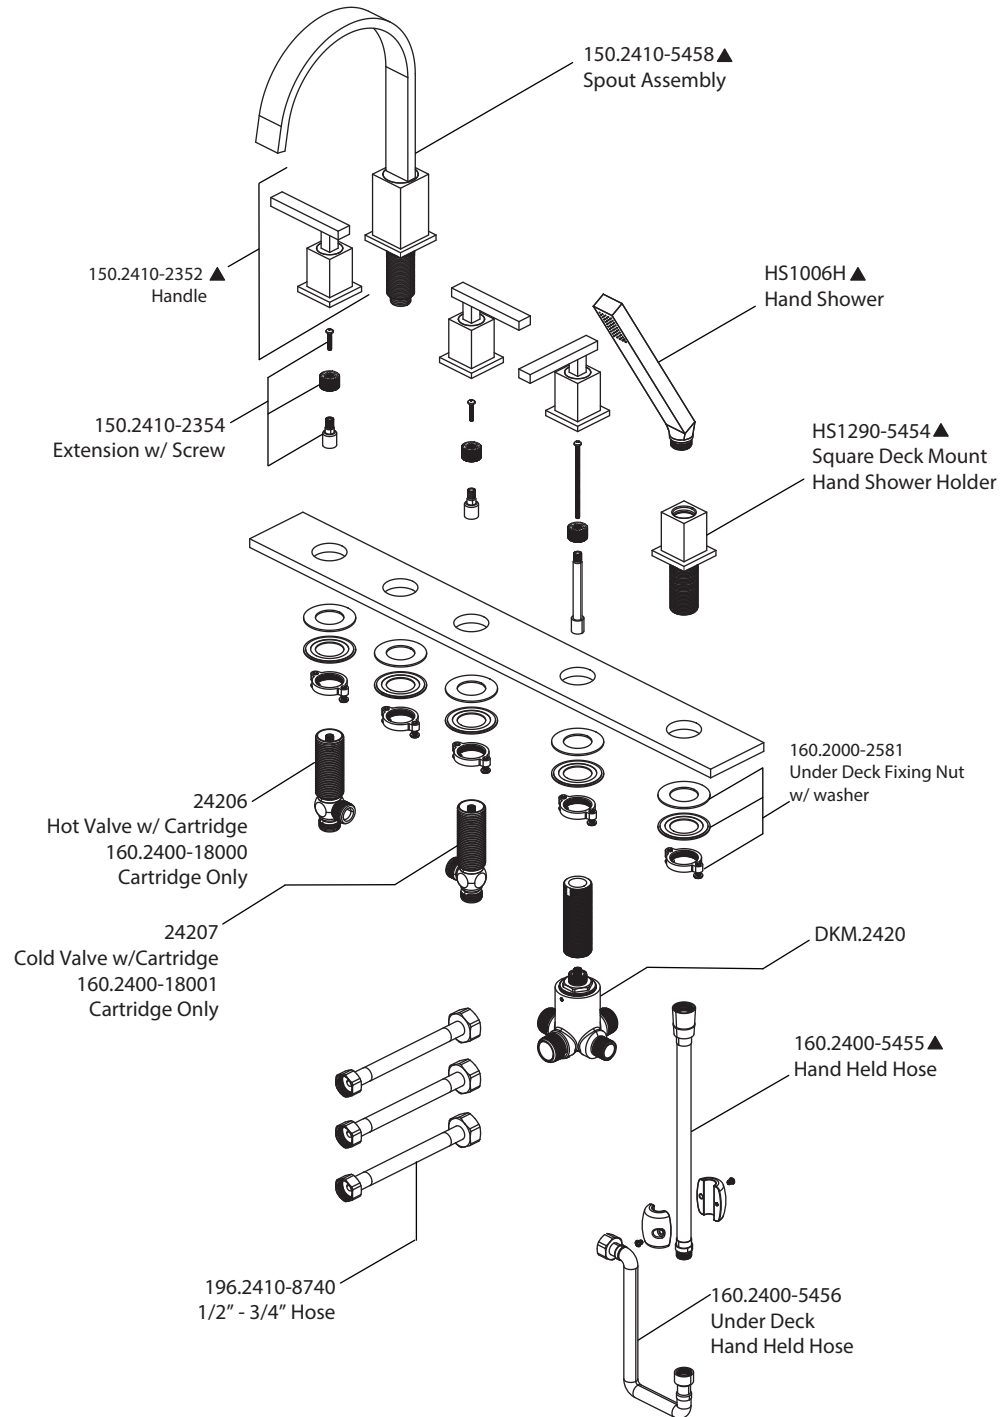

Product Parts Breakdown

isenberg
innovation+design

150.2420