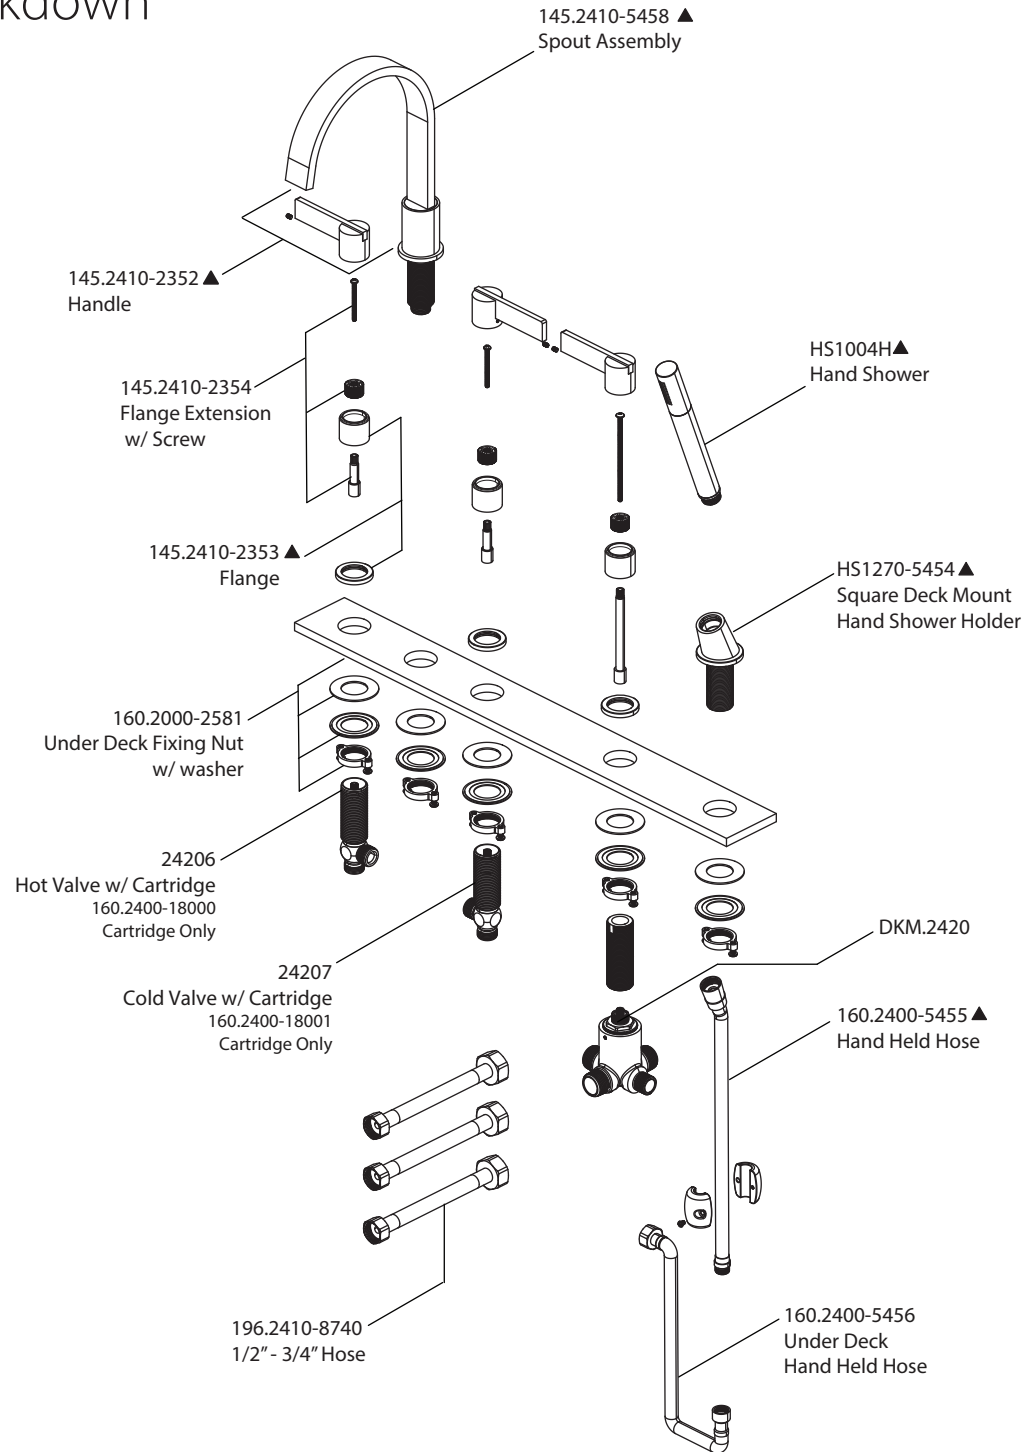

# Product Parts Breakdown

**isenberg**  
innovation+design

145.2420