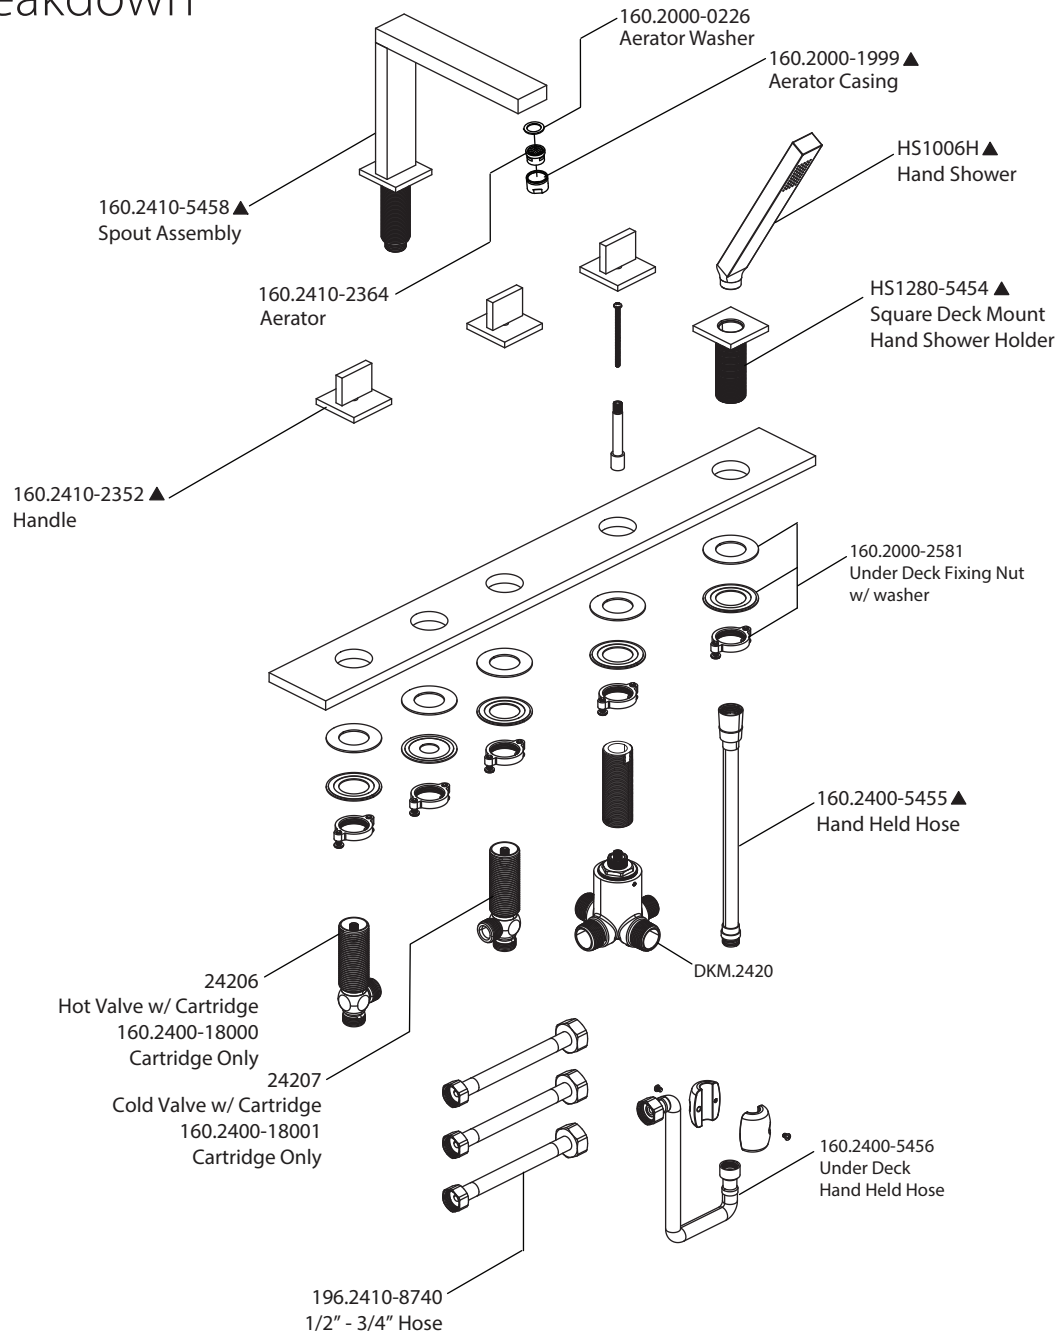

Product Parts Breakdown

isenberg
innovation+design

160.2420