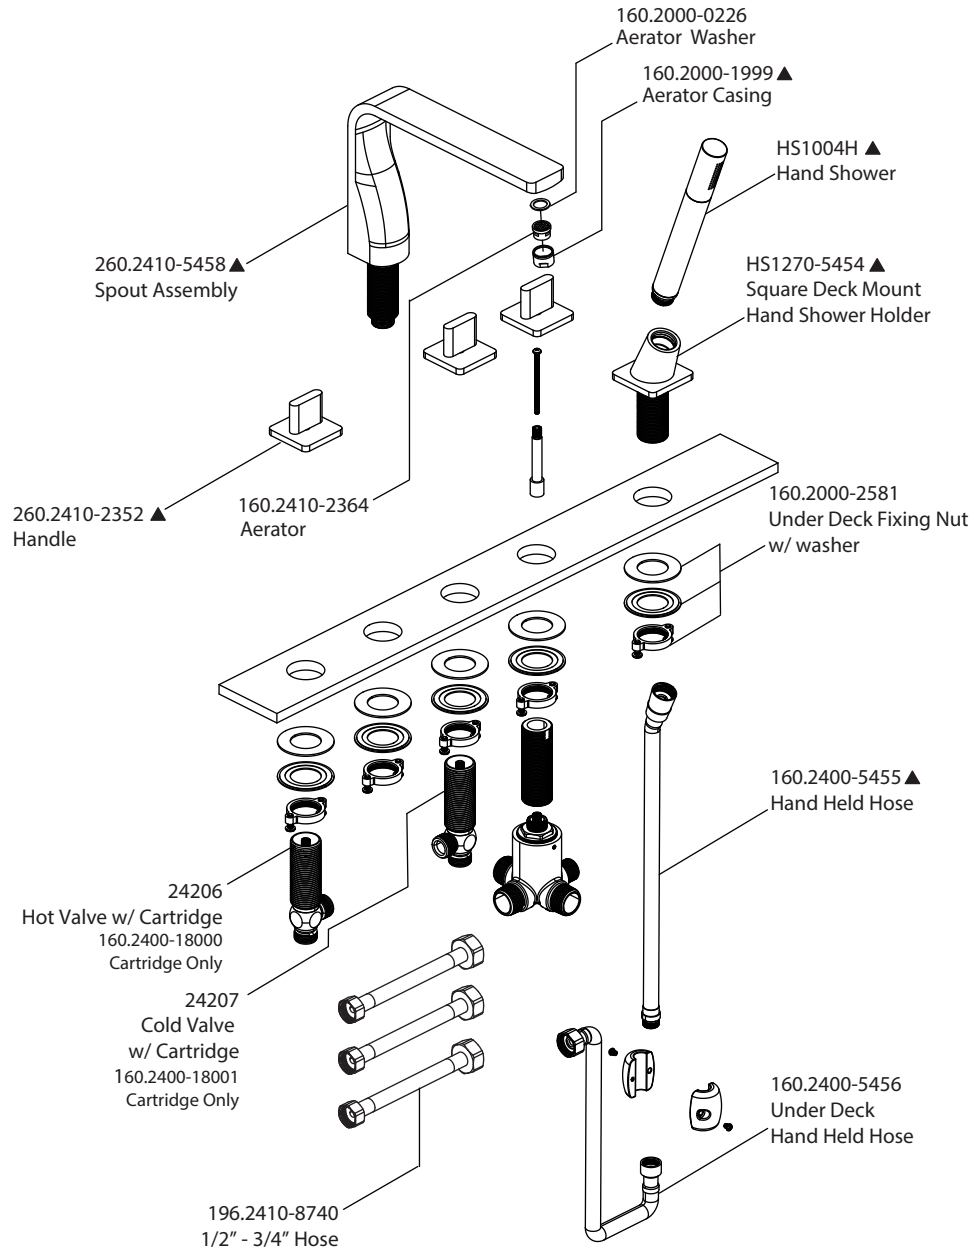

Product Parts Breakdown

isenberg
innovation+design

260.2420

Ver 2.60