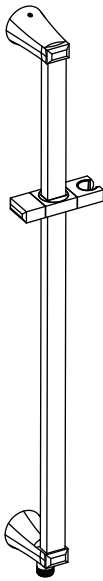

230.601005A | Slide Bar With Built in Supply Elbow

SPECIFICATIONS:

- Supply elbow is integrated into slide bar
- With back flow prevention check valve
- Adjustable slide on installation
- 1/2" Female NPT connection
- Hand held shower height is adjustable