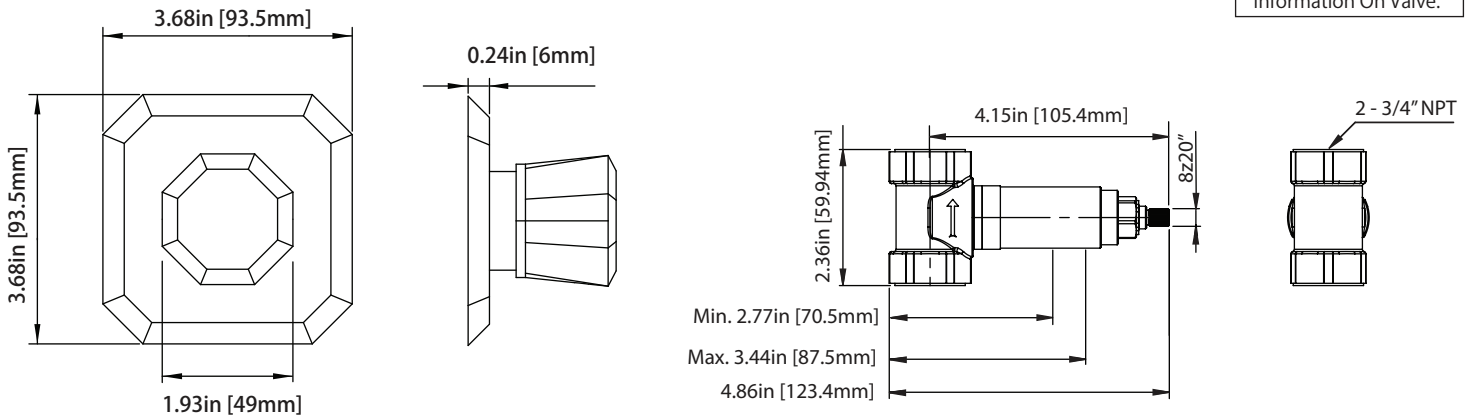

**230.4511 | 3/4" Volume Control**

**SPECIFICATIONS:**

- Turn Handle to turn on/off water flow.
- Includes valve (TVH.4511)
- Valve Flow Rate - 13.0 GPM @ 60 PSI
- Extension Available - TVH.E137\*\*

**STANDARDS:**

- ASME A112.18.1 / CSA B125.1

Trim  
[ 230.4511T\*\* ]

Valve  
[ TVH.4511 ]

Belgian Mirror Finish

Legislation Compliance

ZeroDrip Technology

**Technical Diagram**

See Spec Sheet For  
TVH.4511 For Detailed  
Information On Valve.

**Water Flow Diagram**