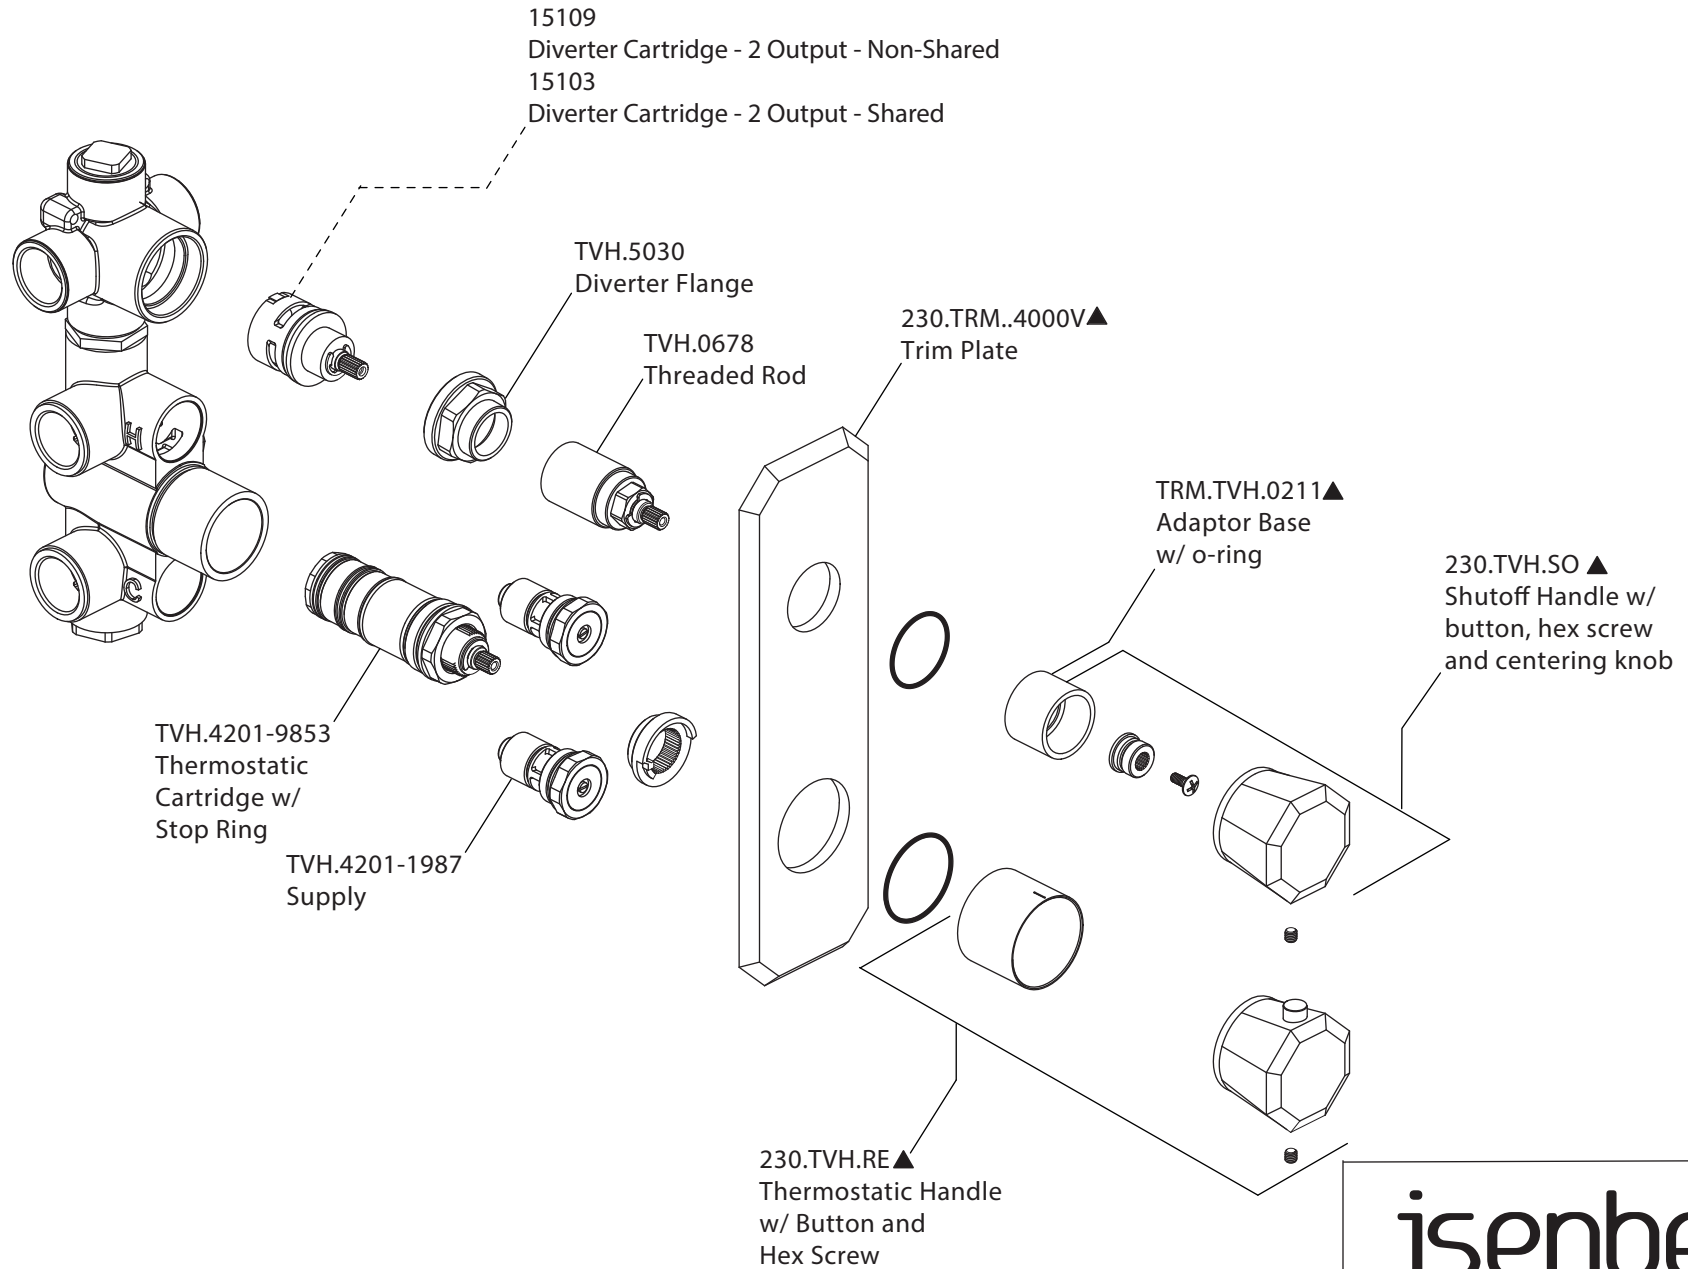

Product Parts Breakdown

isenberg
innovation+design

230.2740