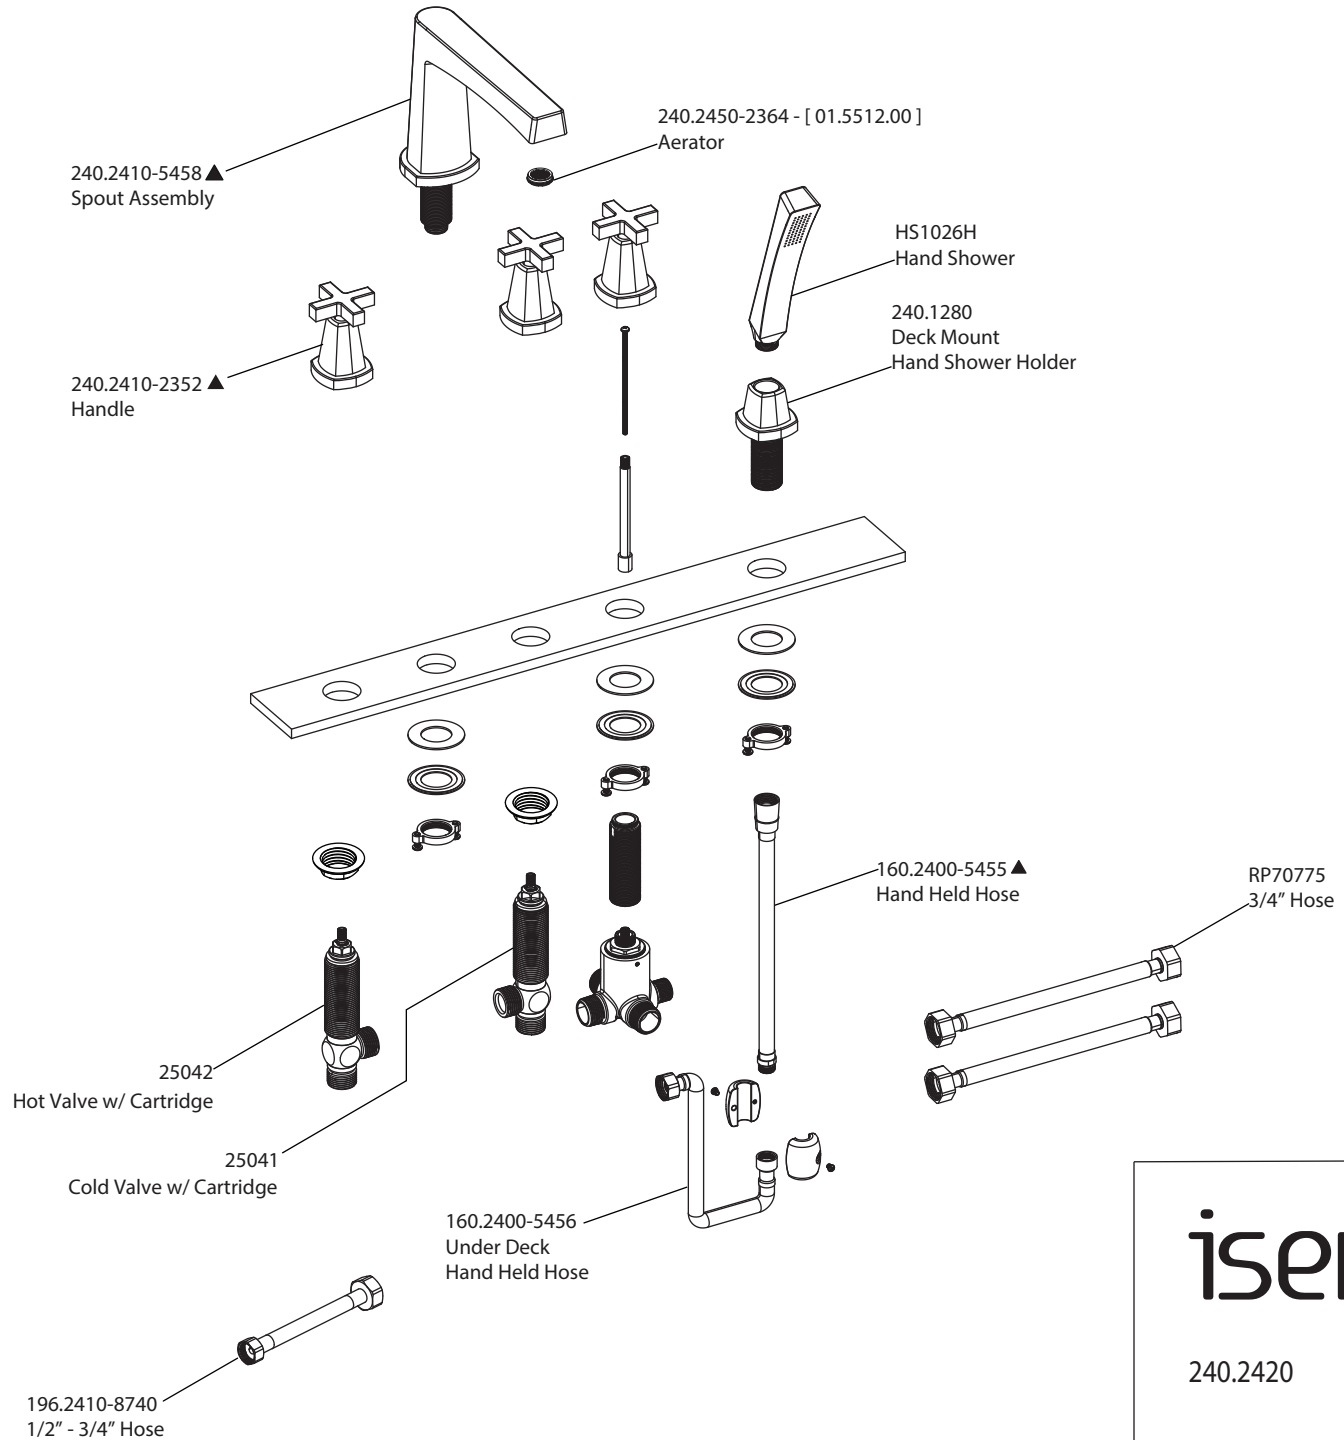

Product Parts Breakdown

isenberg
innovation+design

240.2420