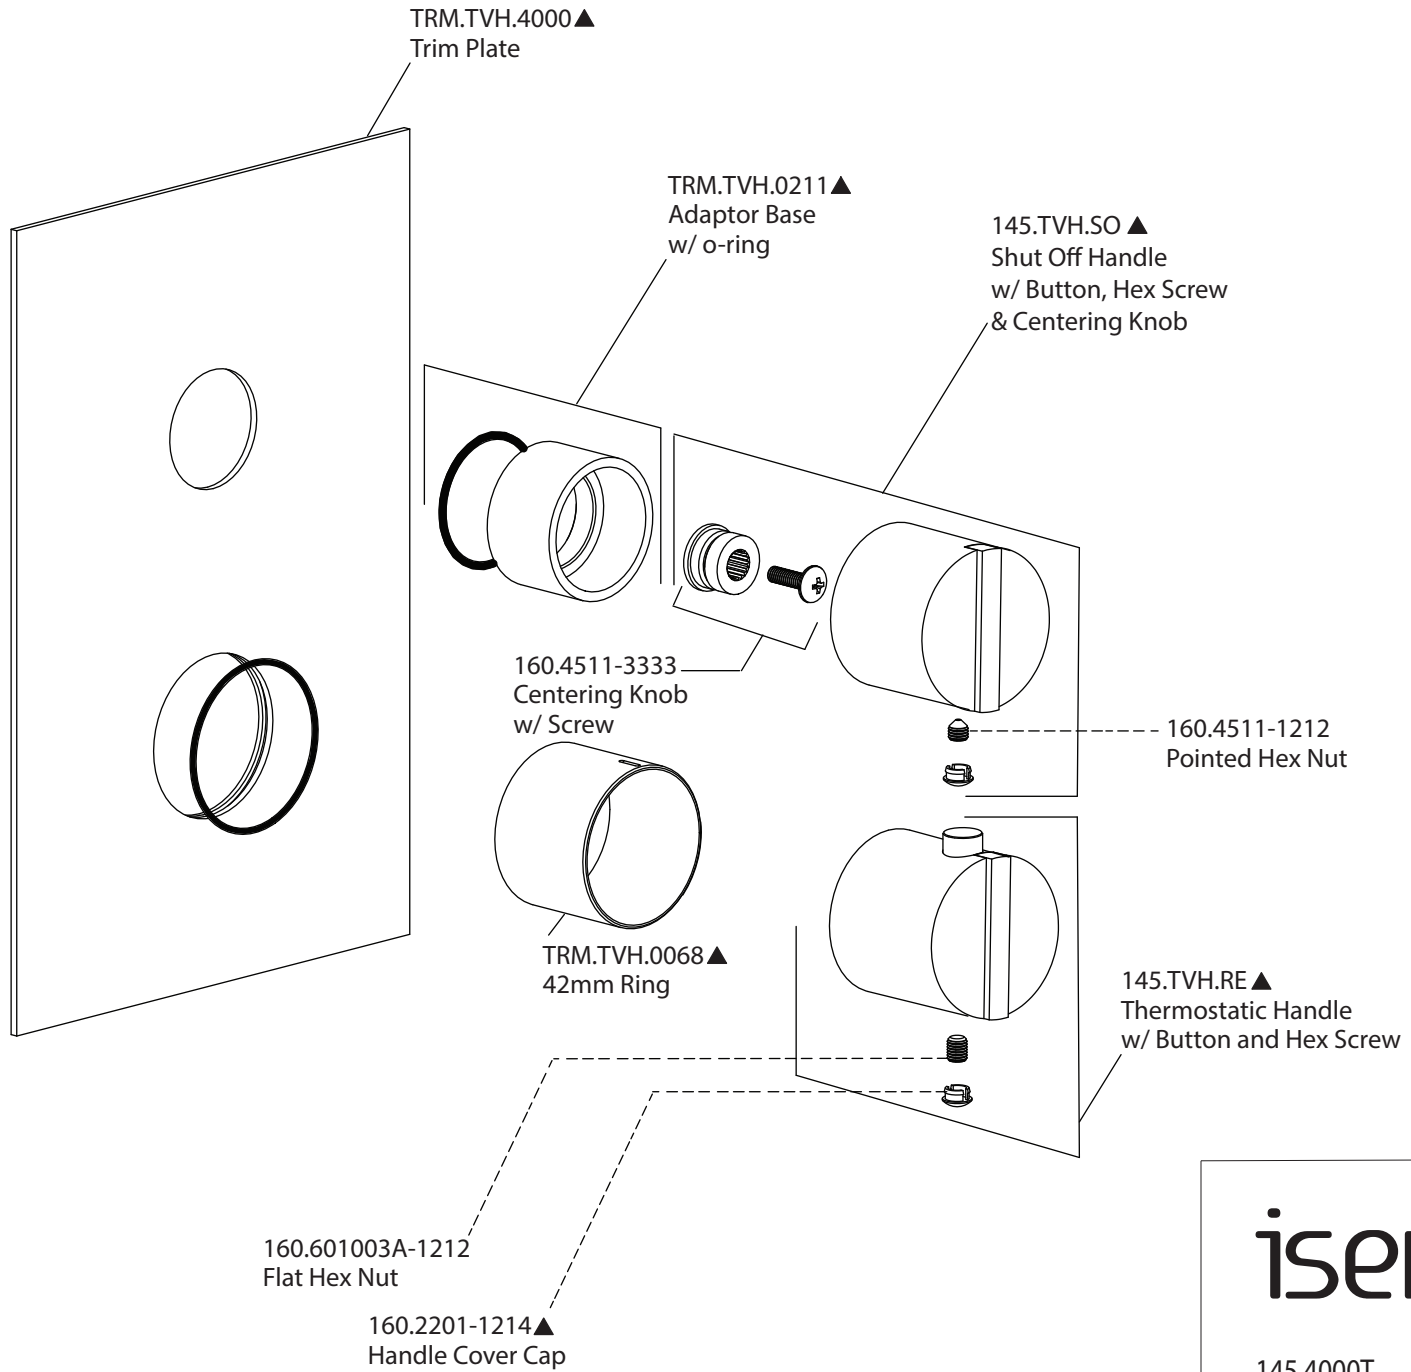

# Product Parts Breakdown

**isenberg**  
innovation+design

145.4000T