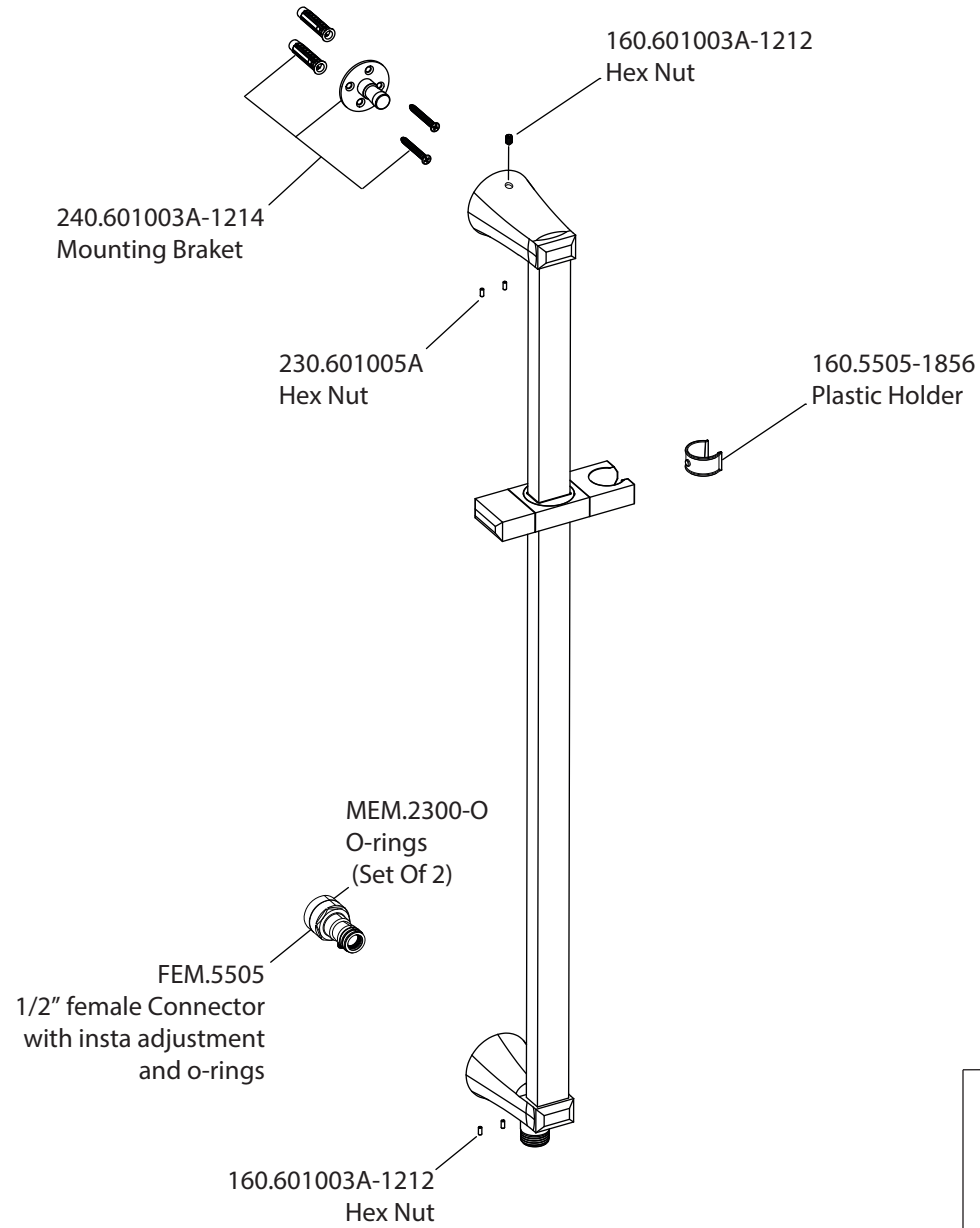

Product Parts Breakdown

isenberg
innovation+design

230.7350

Product Parts Breakdown

▲ Specify Finish

RHW.7C ▲
Shower Arm
& Shower Head

isenberg
innovation+design

RHW.7C

Ver 2.53

Product Parts Breakdown

isenberg
innovation+design

230.4000VT

Product Parts Breakdown

isenberg
innovation+design

TVH.2717F

Ver 2.54

Product Parts Breakdown

▲ Specify Finish

HS1029H
Hand Shower

isenberg
innovation+design

HS1029H

Ver 2.55

Product Parts Breakdown

isenberg
innovation+design

230.601005A

Product Parts Breakdown

▲ Specify Finish

isenberg
innovation+design

SP.150EM

Ver 2.54