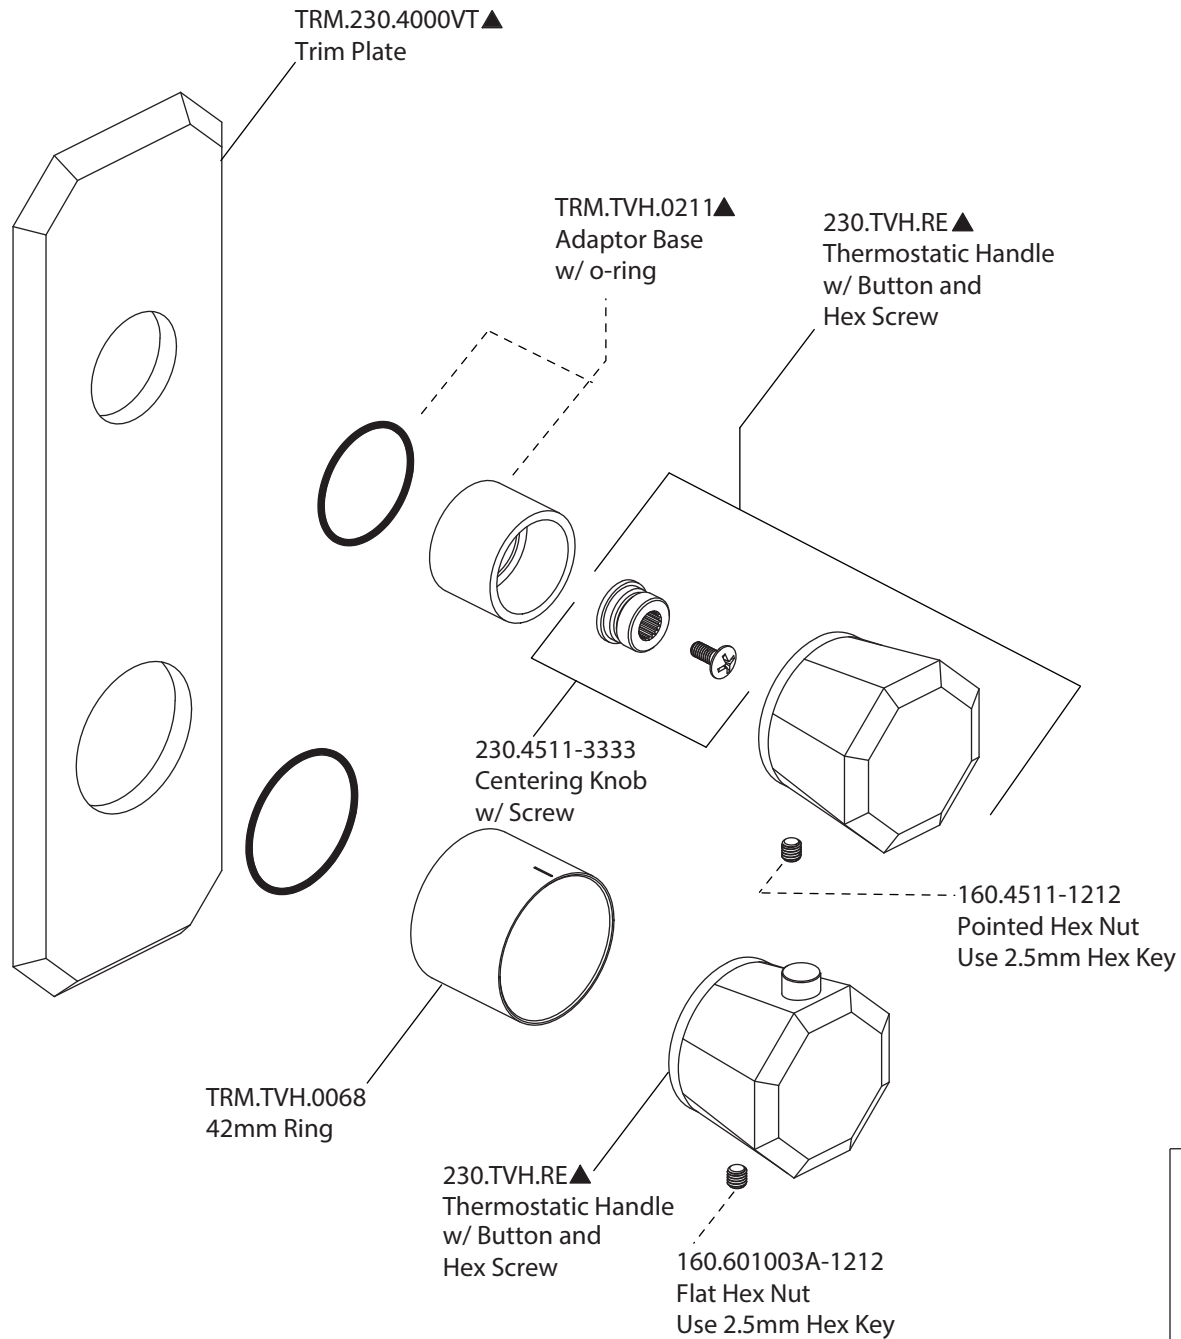

Product Parts Breakdown

isenberg
innovation+design

230.7350

Product Parts Breakdown

▲ Specify Finish

RHW.7C ▲
Shower Arm
& Shower Head

isenberg
innovation+design

RHW.7C

Ver 2.53

Product Parts Breakdown

isenberg
innovation+design

230.4000VT

Product Parts Breakdown

isenberg
innovation+design

TVH.2717F

Ver 2.54

Product Parts Breakdown

▲ Specify Finish

HS1029H
Hand Shower

isenberg
innovation+design

HS1029H

Ver 2.55

Product Parts Breakdown

isenberg
innovation+design