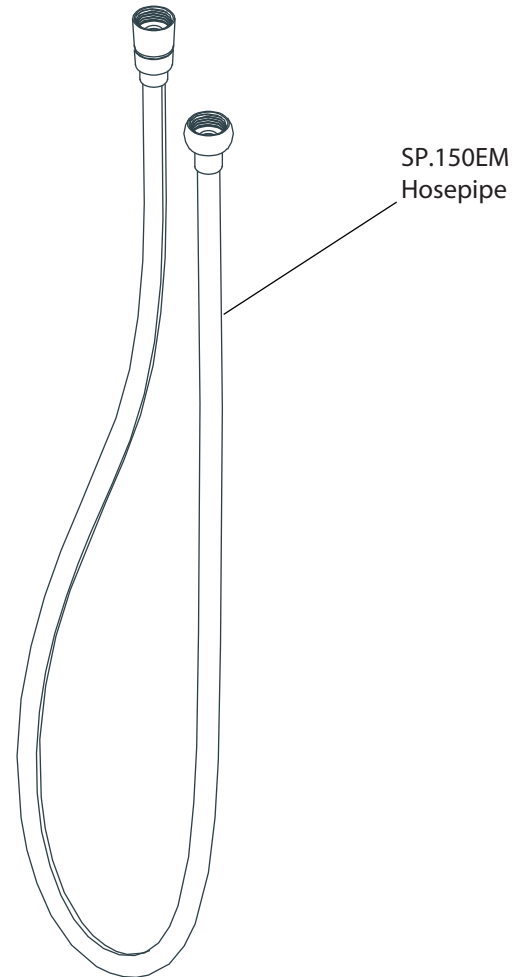

Product Parts Breakdown

isenberg
innovation+design

230.7350

Product Parts Breakdown

▲ Specify Finish

RHW.7C ▲
Shower Arm
& Shower Head

isenberg
innovation+design

RHW.7C

Ver 2.53

Product Parts Breakdown

isenberg
innovation+design

230.4000VT

Product Parts Breakdown

isenberg
innovation+design

TVH.2717F

Ver 2.54

Product Parts Breakdown

▲ Specify Finish

HS1029H
Hand Shower

isenberg
innovation+design

HS1029H

Ver 2.55

Product Parts Breakdown

isenberg
innovation+design

230.601005A

Product Parts Breakdown

▲ Specify Finish

isenberg
innovation+design

SP.150EM

Ver 2.54