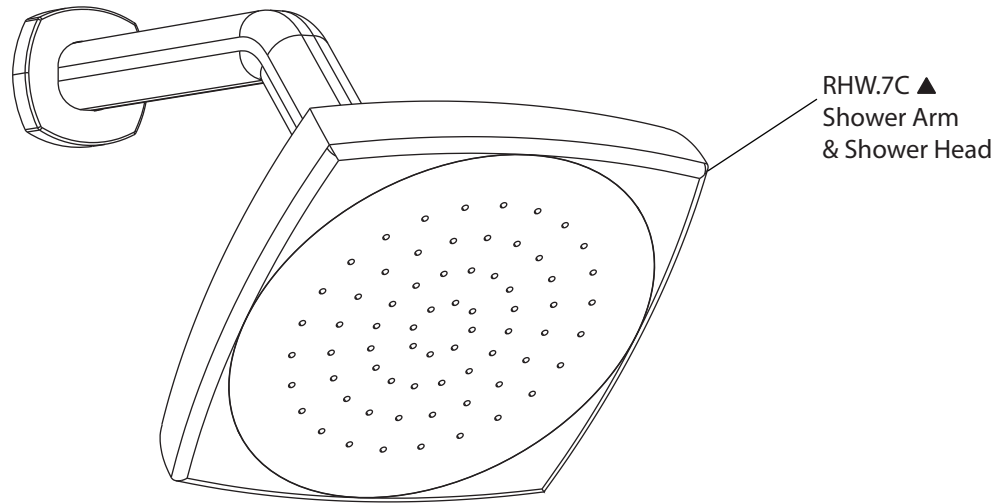

Product Parts Breakdown

isenberg
innovation+design

230.7350

Product Parts Breakdown

▲ Specify Finish

RHW.7C ▲
Shower Arm
& Shower Head

isenberg
innovation+design

RHW.7C

Ver 2.53

Product Parts Breakdown

isenberg
innovation+design

230.4000VT

Product Parts Breakdown

isenberg
innovation+design

TVH.2717F

Ver 2.54

Product Parts Breakdown

▲ Specify Finish

HS1029H
Hand Shower

isenberg
innovation+design

HS1029H

Ver 2.55

Product Parts Breakdown

isenberg
innovation+design