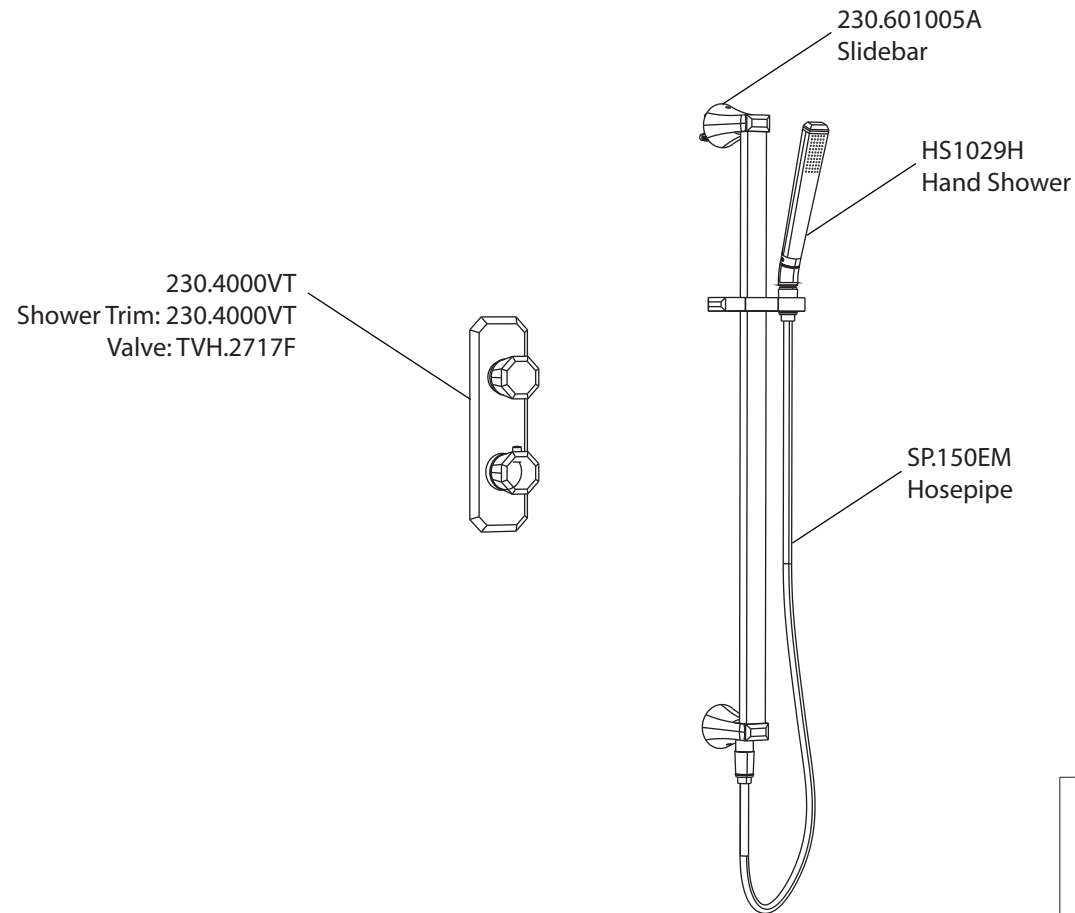

Product Parts Breakdown

isenberg
innovation+design

230.7350

Product Parts Breakdown

▲ Specify Finish

RHW.7C ▲
Shower Arm
& Shower Head

isenberg
innovation+design

RHW.7C

Ver 2.53

Product Parts Breakdown

isenberg
innovation+design

230.4000VT

Product Parts Breakdown

isenberg
innovation+design

TVH.2717F

Ver 2.54

Product Parts Breakdown

▲ Specify Finish

HS1029H
Hand Shower

isenberg
innovation+design

HS1029H

Ver 2.55

Product Parts Breakdown

isenberg
innovation+design

230.601005A

Product Parts Breakdown

▲ Specify Finish

isenberg
innovation+design

SP.150EM

Ver 2.54