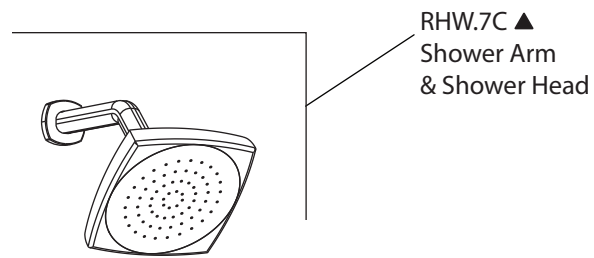

Product Parts Breakdown

isenberg
innovation+design

230.7350

Product Parts Breakdown

▲ Specify Finish

RHW.7C ▲
Shower Arm
& Shower Head

isenberg
innovation+design

RHW.7C

Ver 2.53

Product Parts Breakdown

isenberg
innovation+design

230.4000VT

Product Parts Breakdown

isenberg
innovation+design

TVH.2717F

Ver 2.54

Product Parts Breakdown

▲ Specify Finish

HS1029H
Hand Shower

isenberg
innovation+design

HS1029H

Ver 2.55

Product Parts Breakdown

isenberg
innovation+design