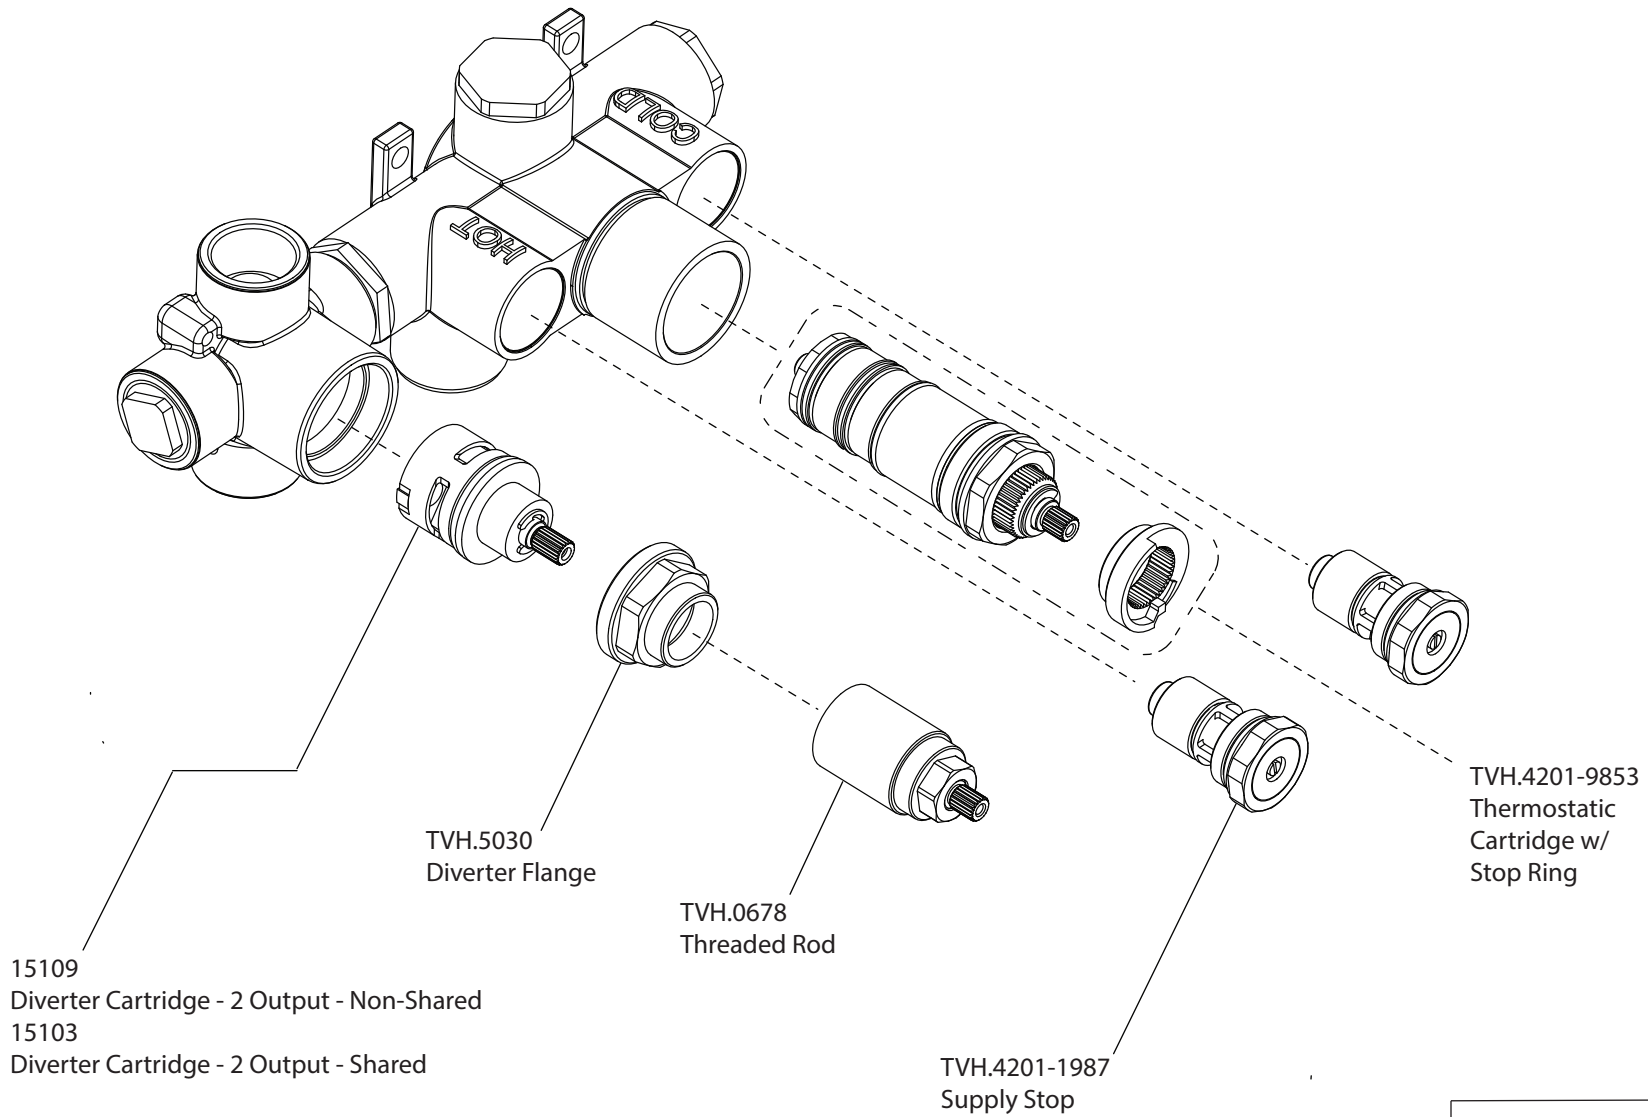

Product Parts Breakdown

isenberg
innovation+design

230.7350

Product Parts Breakdown

▲ Specify Finish

RHW.7C ▲
Shower Arm
& Shower Head

isenberg
innovation+design

RHW.7C

Ver 2.53

Product Parts Breakdown

isenberg
innovation+design

230.4000VT

Product Parts Breakdown

isenberg
innovation+design

TVH.2717F

Ver 2.54

Product Parts Breakdown

▲ Specify Finish

HS1029H
Hand Shower

isenberg
innovation+design

HS1029H

Ver 2.55

Product Parts Breakdown

isenberg
innovation+design

230.601005A

Product Parts Breakdown

▲ Specify Finish

isenberg
innovation+design

SP.150EM

Ver 2.54