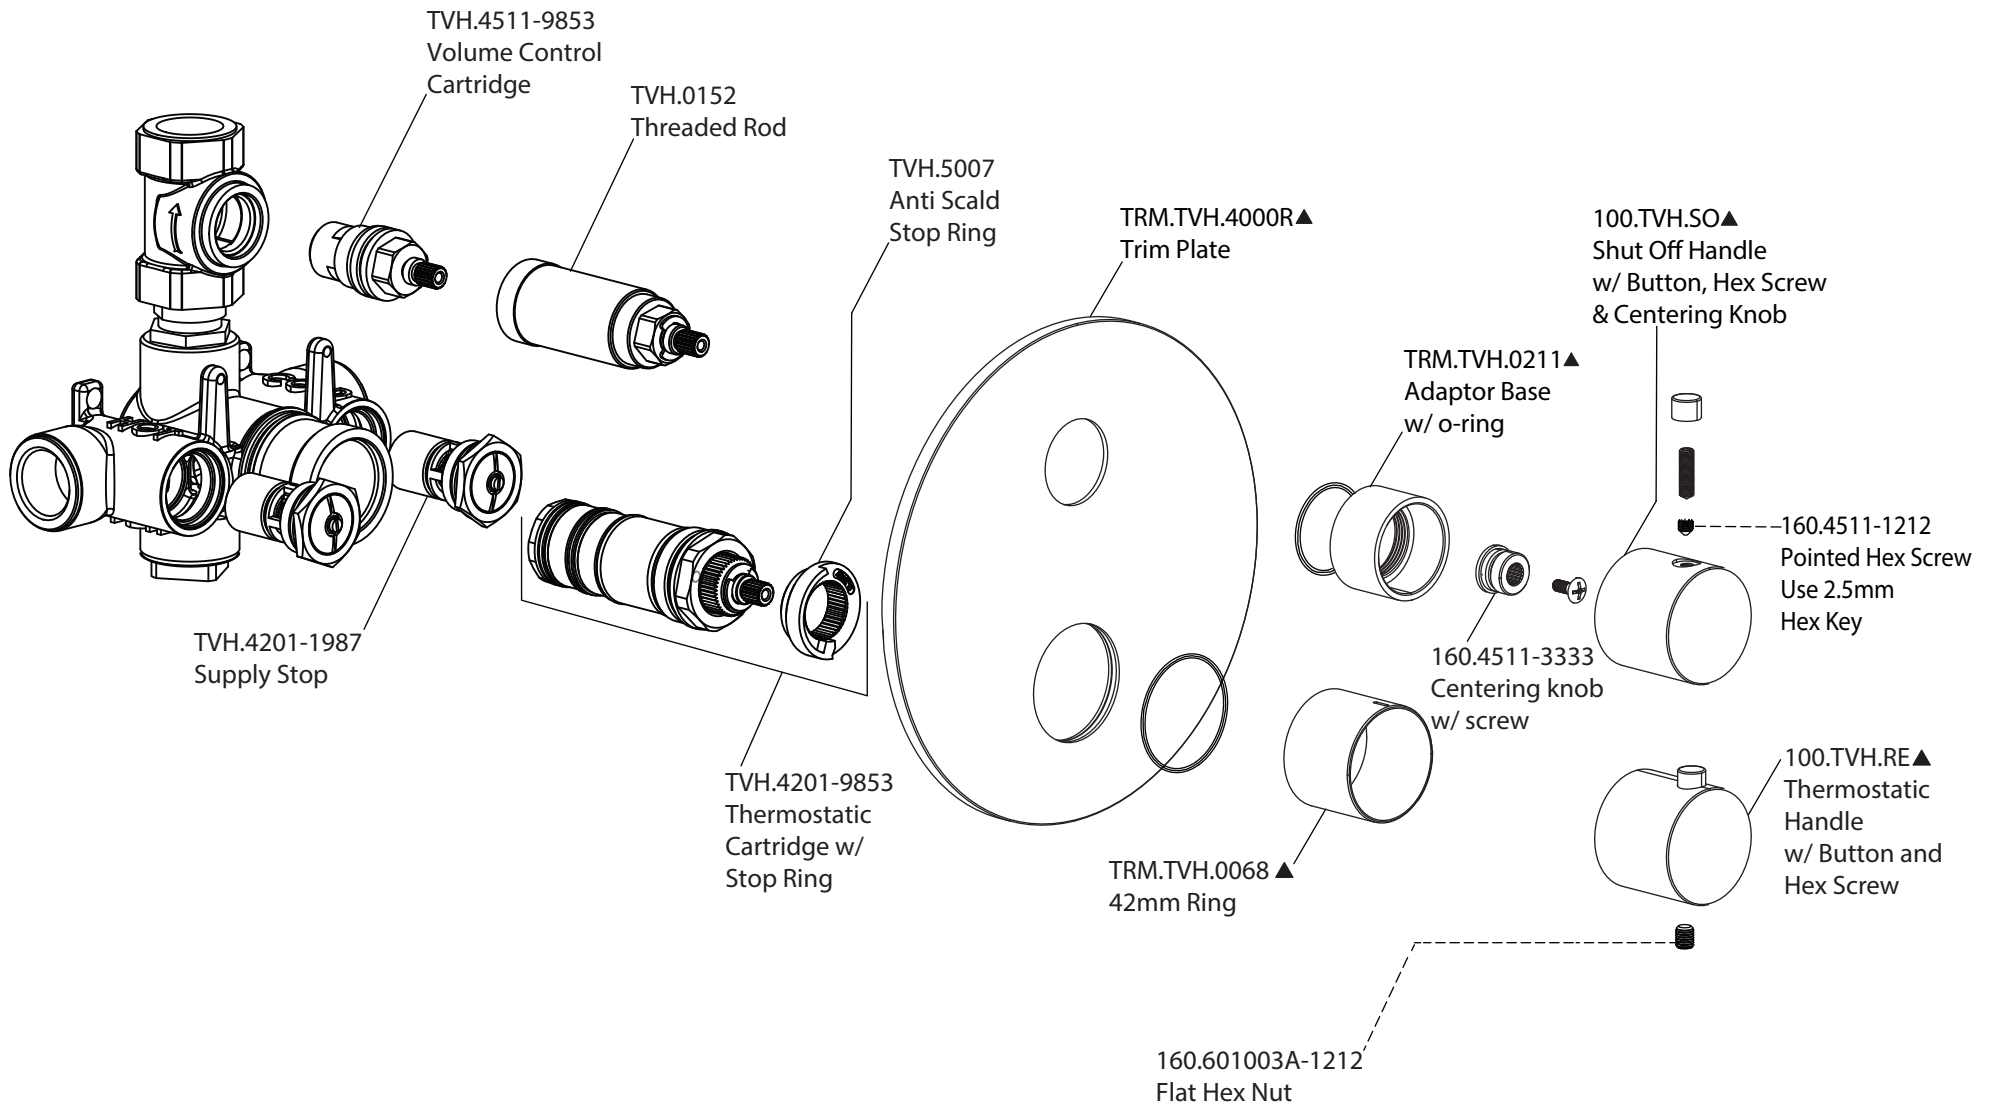

Product Parts Breakdown

isenberg
innovation+design

100.4102

Ver 2.55