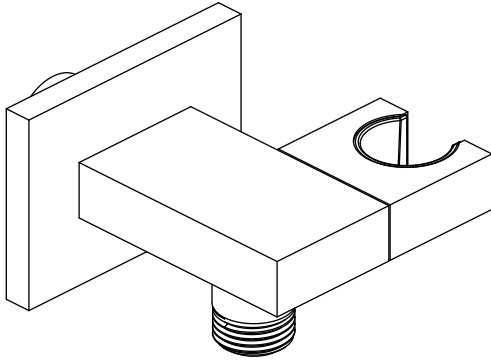

**HS8004 | Wall Elbow With Holder Combo**

**SPECIFICATIONS:**

- Solid Brass Construction
- Includes Check Valve with back flow prevention.
- With Tilting Holder

Legislation Compliance

ZeroDrip Technology

**Technical Diagram**