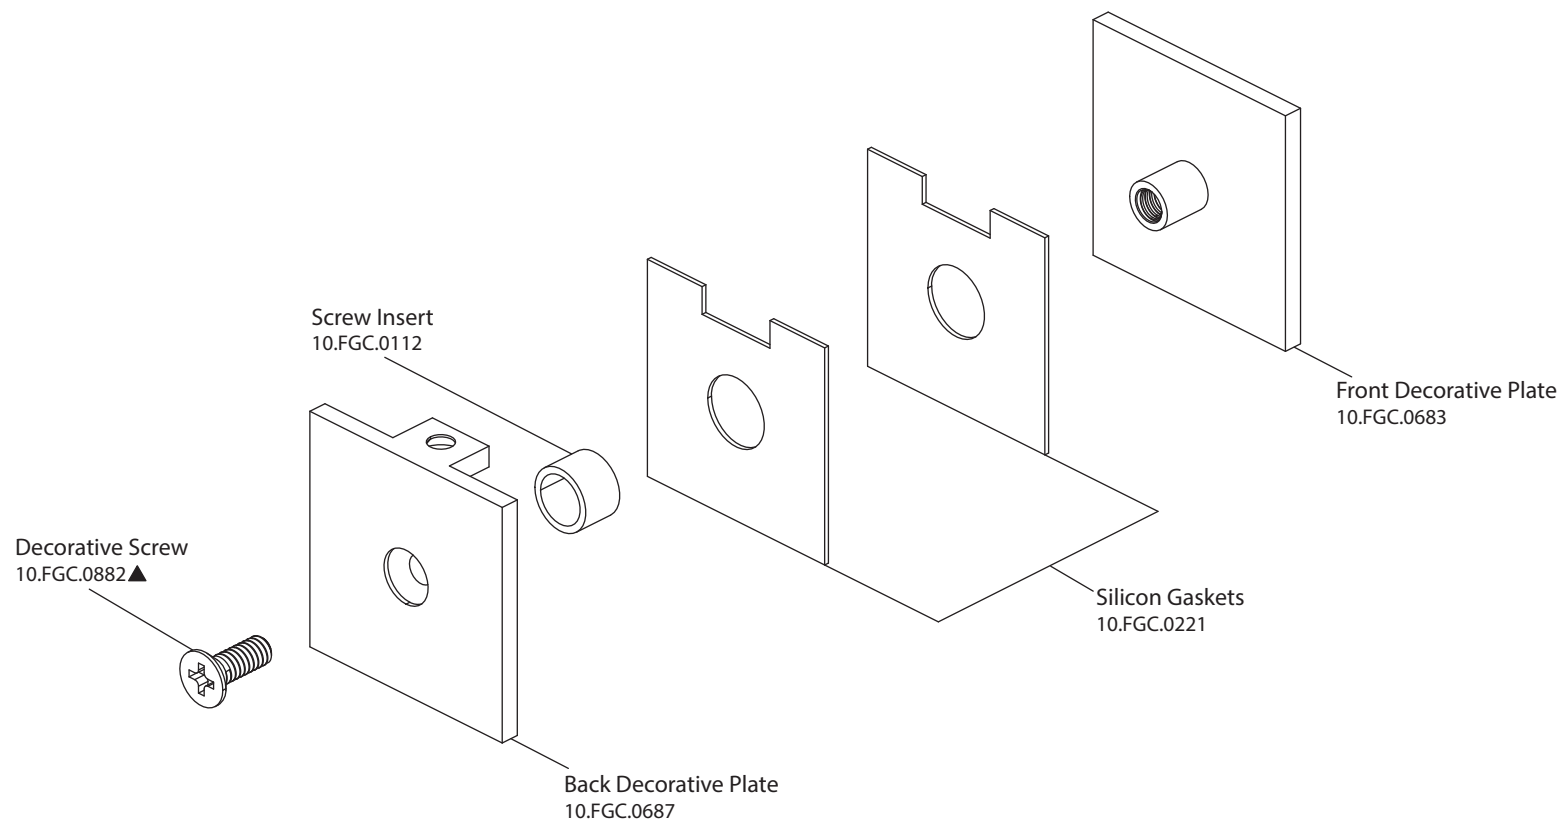

Product Parts Breakdown

▲ Specify Finish

isenberg[®]
LUXURY PLUMBING FIXTURES
— by FLUSSO —

10.FGC.4003

Ver 2.53