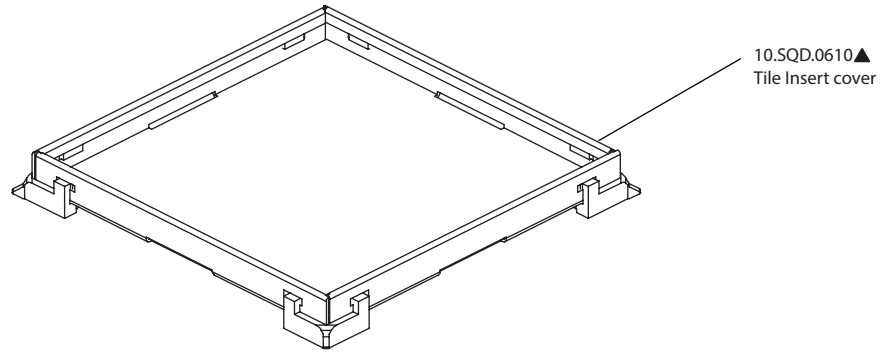

# Product Parts Breakdown

▲ Specify Finish

**isenberg**<sup>®</sup>  
LUXURY PLUMBING FIXTURES  
— by FLUSSO —

10.SQD.0606

Ver 2.53