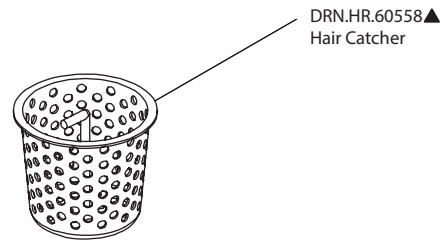

# Product Parts Breakdown

▲ Specify Finish

**isenberg**<sup>®</sup>  
LUXURY PLUMBING FIXTURES  
— by FLUSSO —

10.SQD.0606

Ver 2.53