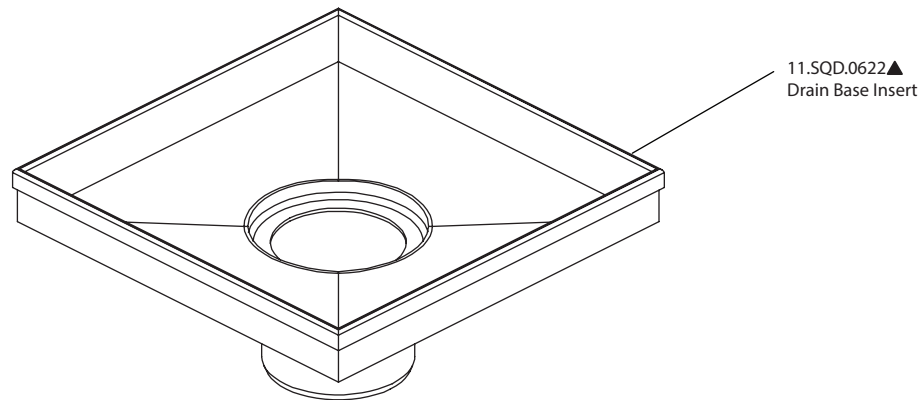

# Product Parts Breakdown

▲ Specify Finish

**isenberg**<sup>®</sup>  
LUXURY PLUMBING FIXTURES  
— by FLUSSO —

10.SQD.0606

Ver 2.53