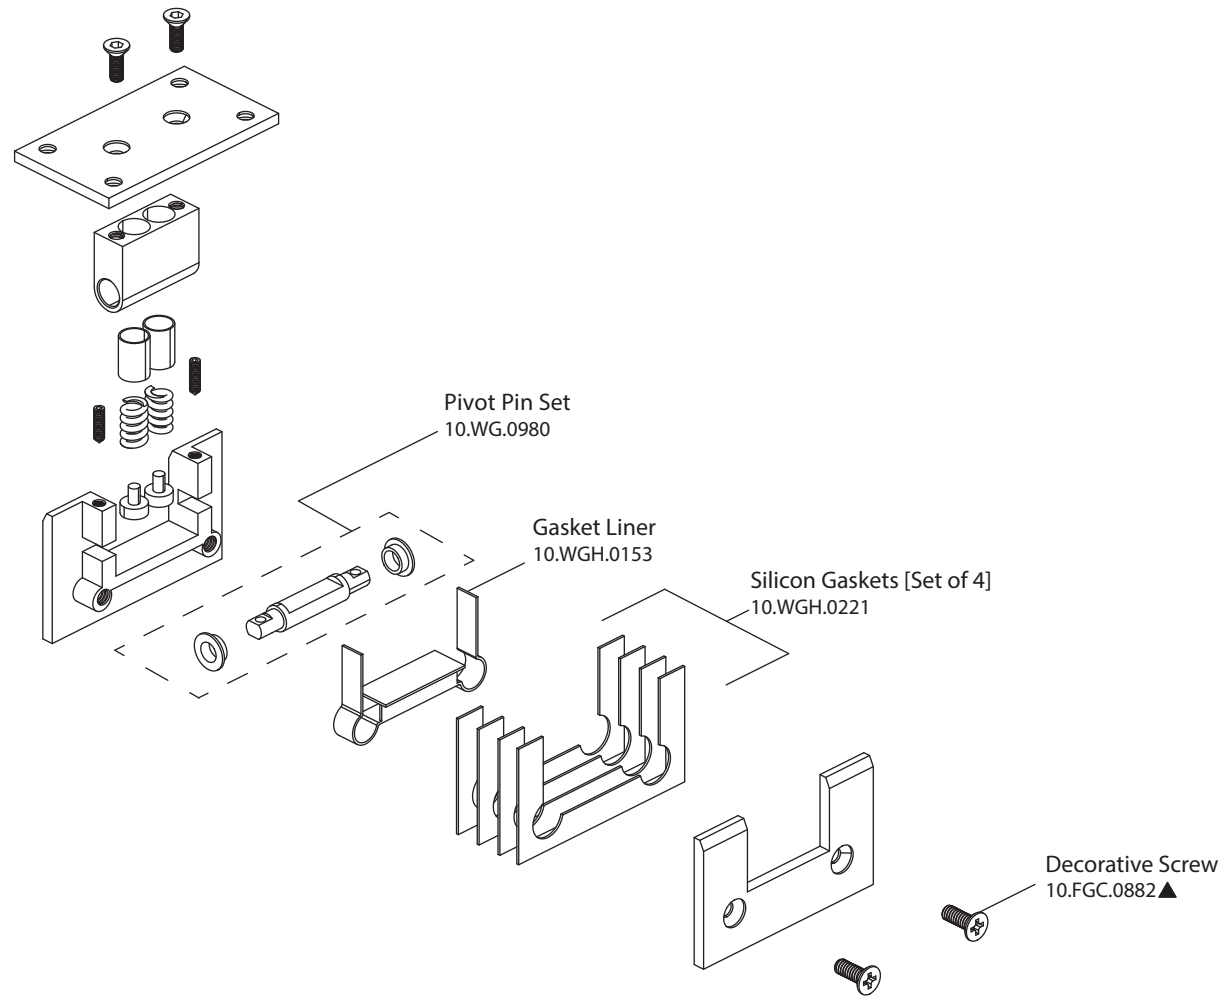

Product Parts Breakdown

isenberg[®]
LUXURY PLUMBING FIXTURES
— by FLUSSO —

10.WGH.5006