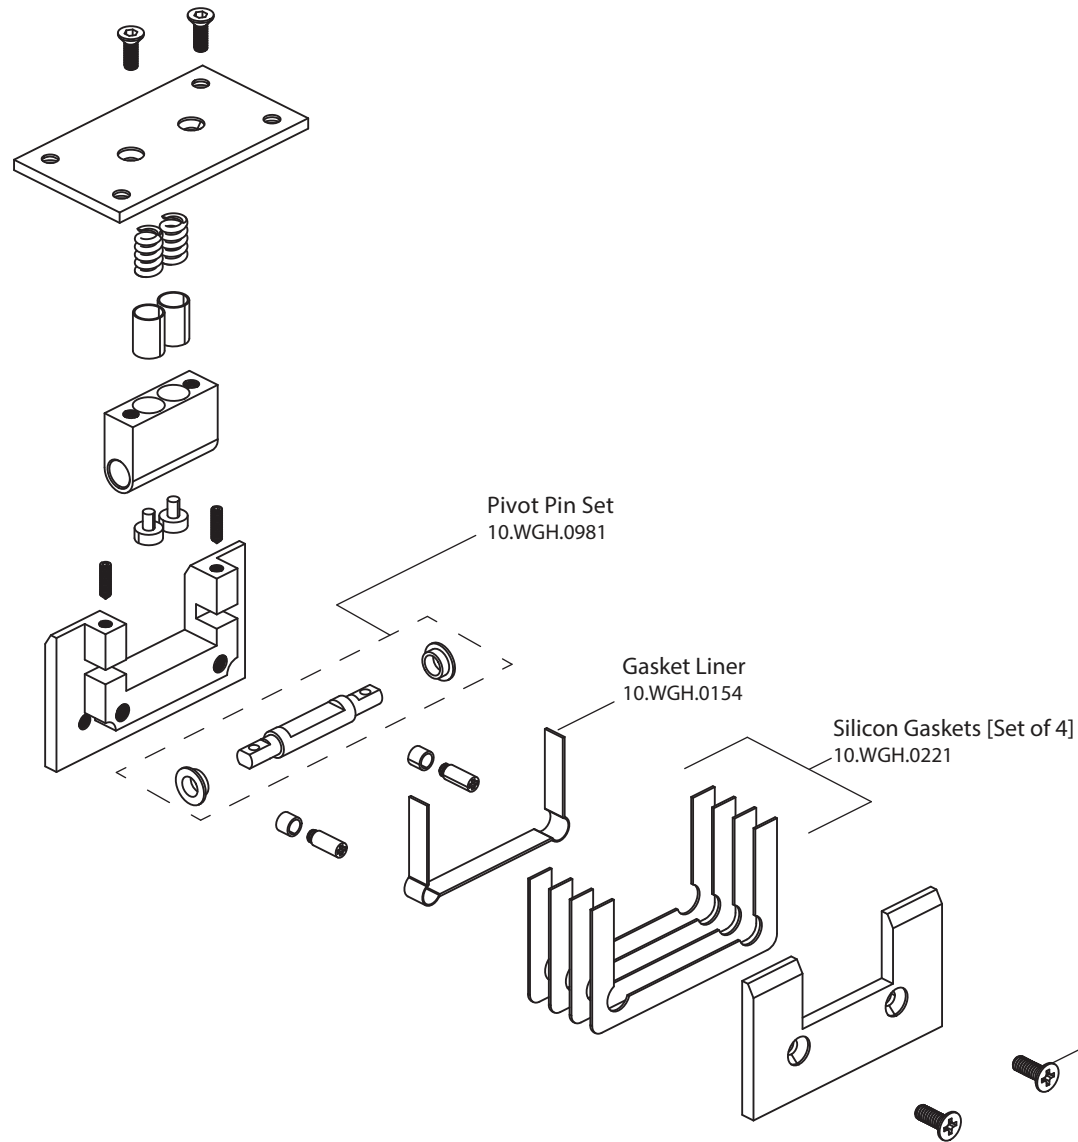

Product Parts Breakdown

isenberg[®]
LUXURY PLUMBING FIXTURES
— by FLUSSO —

10.WGH.5016