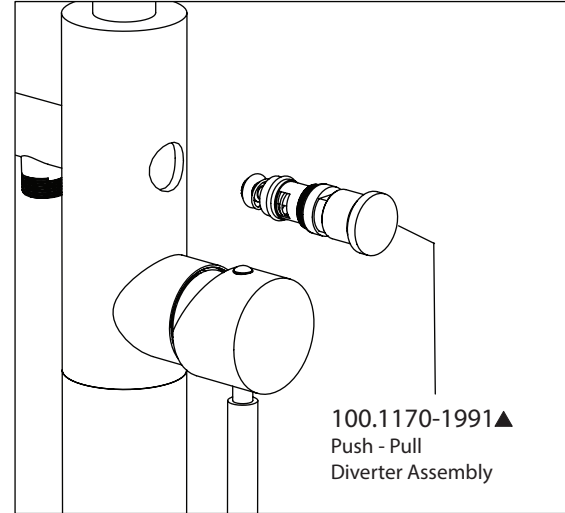

Product Parts Breakdown - (3/4" Version)

Model No. 100.1170

Ver 2.56

isenberg® *by* **FLUSSO**
LUXURY PLUMBING FIXTURES

Product Parts Breakdown - (1/2" Version)

Model No. 100.1170

Ver 2.54

isenberg® *by* **FLUSSO**
LUXURY PLUMBING FIXTURES