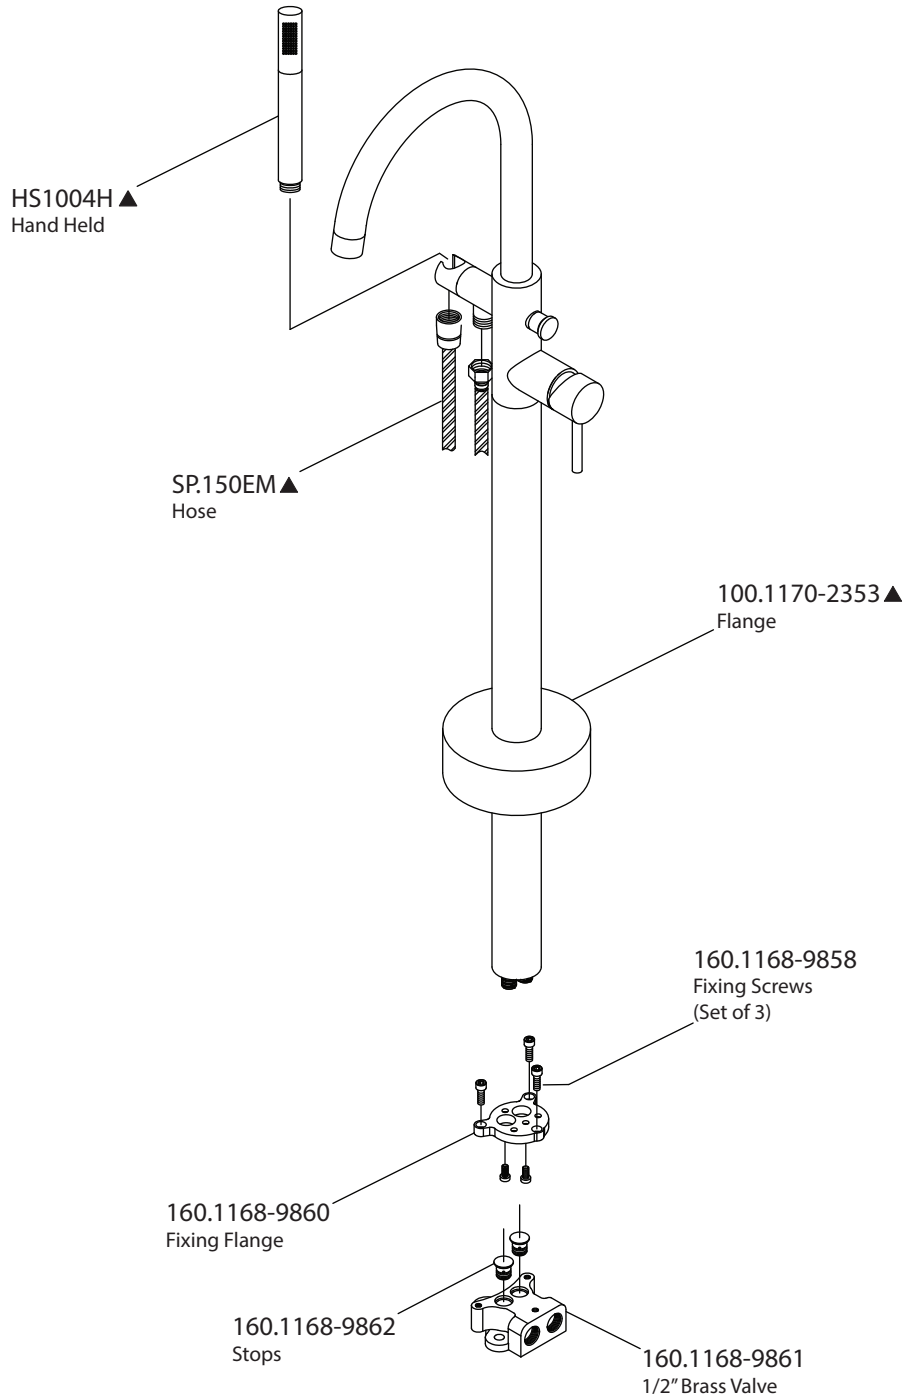

Product Parts Breakdown - (3/4" Version)

Model No. 100.1170

Ver 2.56

isenberg® *by* **FLUSSO**
LUXURY PLUMBING FIXTURES

Product Parts Breakdown - (1/2" Version)

Model No. 100.1170

Ver 2.54

isenberg® *by* **FLUSSO**
LUXURY PLUMBING FIXTURES