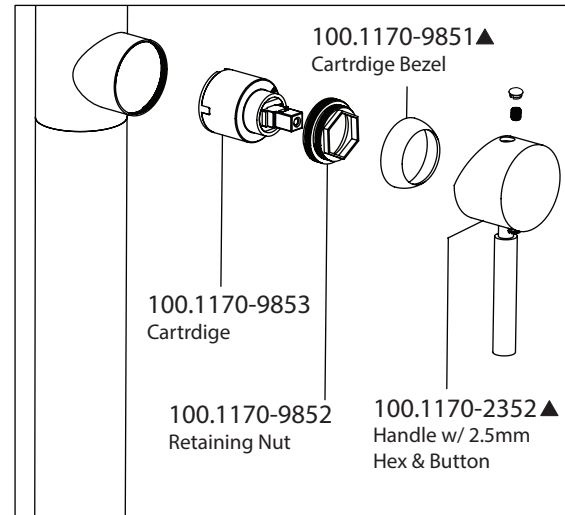

Product Parts Breakdown - (3/4" Version)

Model No. 100.1170

Ver 2.56

isenberg® *by* **FLUSSO**
LUXURY PLUMBING FIXTURES

Product Parts Breakdown - (1/2" Version)

Model No. 100.1170

Ver 2.54

isenberg® *by* **FLUSSO**
LUXURY PLUMBING FIXTURES