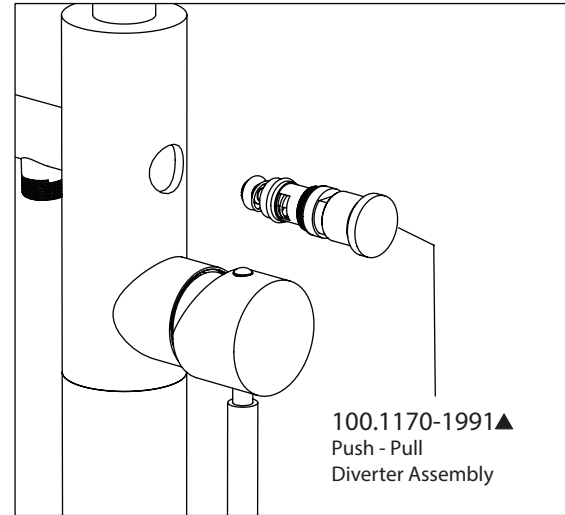

Product Parts Breakdown - (3/4" Version)

Model No. 100.1170

Ver 2.56

isenberg® *by* **FLUSSO**
LUXURY PLUMBING FIXTURES

Product Parts Breakdown - (1/2" Version)

Model No. 100.1170

Ver 2.54

isenberg® *by* **FLUSSO**
LUXURY PLUMBING FIXTURES