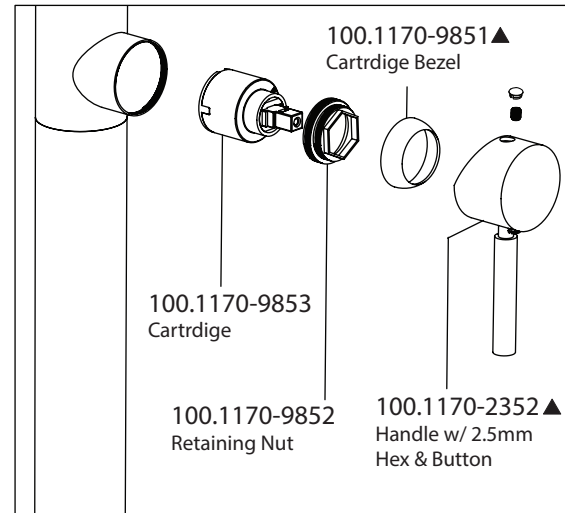

Product Parts Breakdown - (3/4" Version)

Model No. 100.1170

Ver 2.56

isenberg® *by* **FLUSSO**
LUXURY PLUMBING FIXTURES

Product Parts Breakdown - (1/2" Version)

Model No. 100.1170

Ver 2.54

isenberg® *by* **FLUSSO**
LUXURY PLUMBING FIXTURES