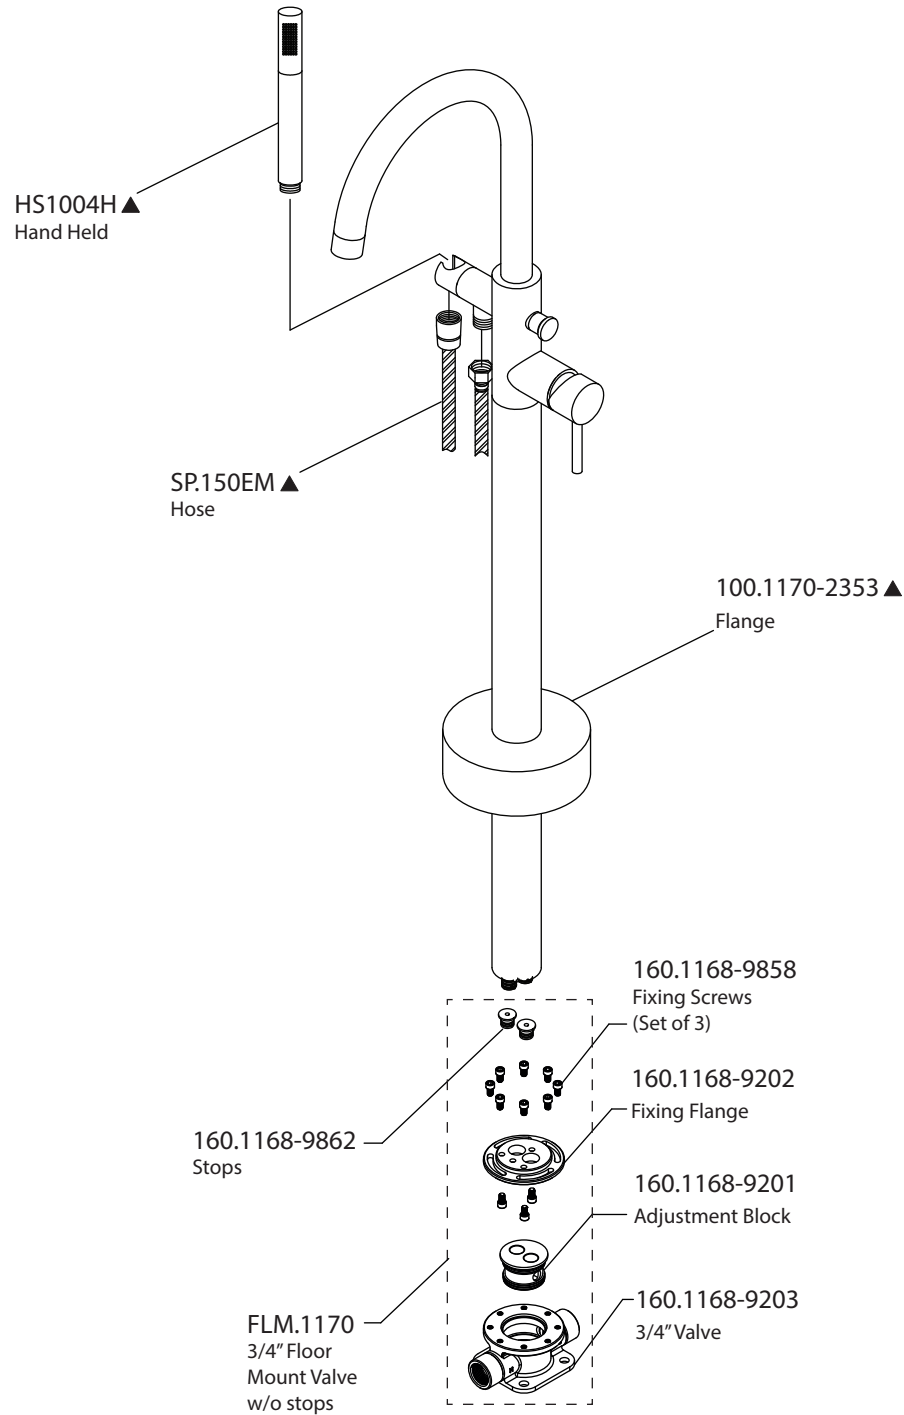

Product Parts Breakdown - (3/4" Version)

Model No. 100.1170

Ver 2.56

isenberg® *by* **FLUSSO**
LUXURY PLUMBING FIXTURES

Product Parts Breakdown - (1/2" Version)

Model No. 100.1170

Ver 2.54

isenberg® *by* **FLUSSO**
LUXURY PLUMBING FIXTURES