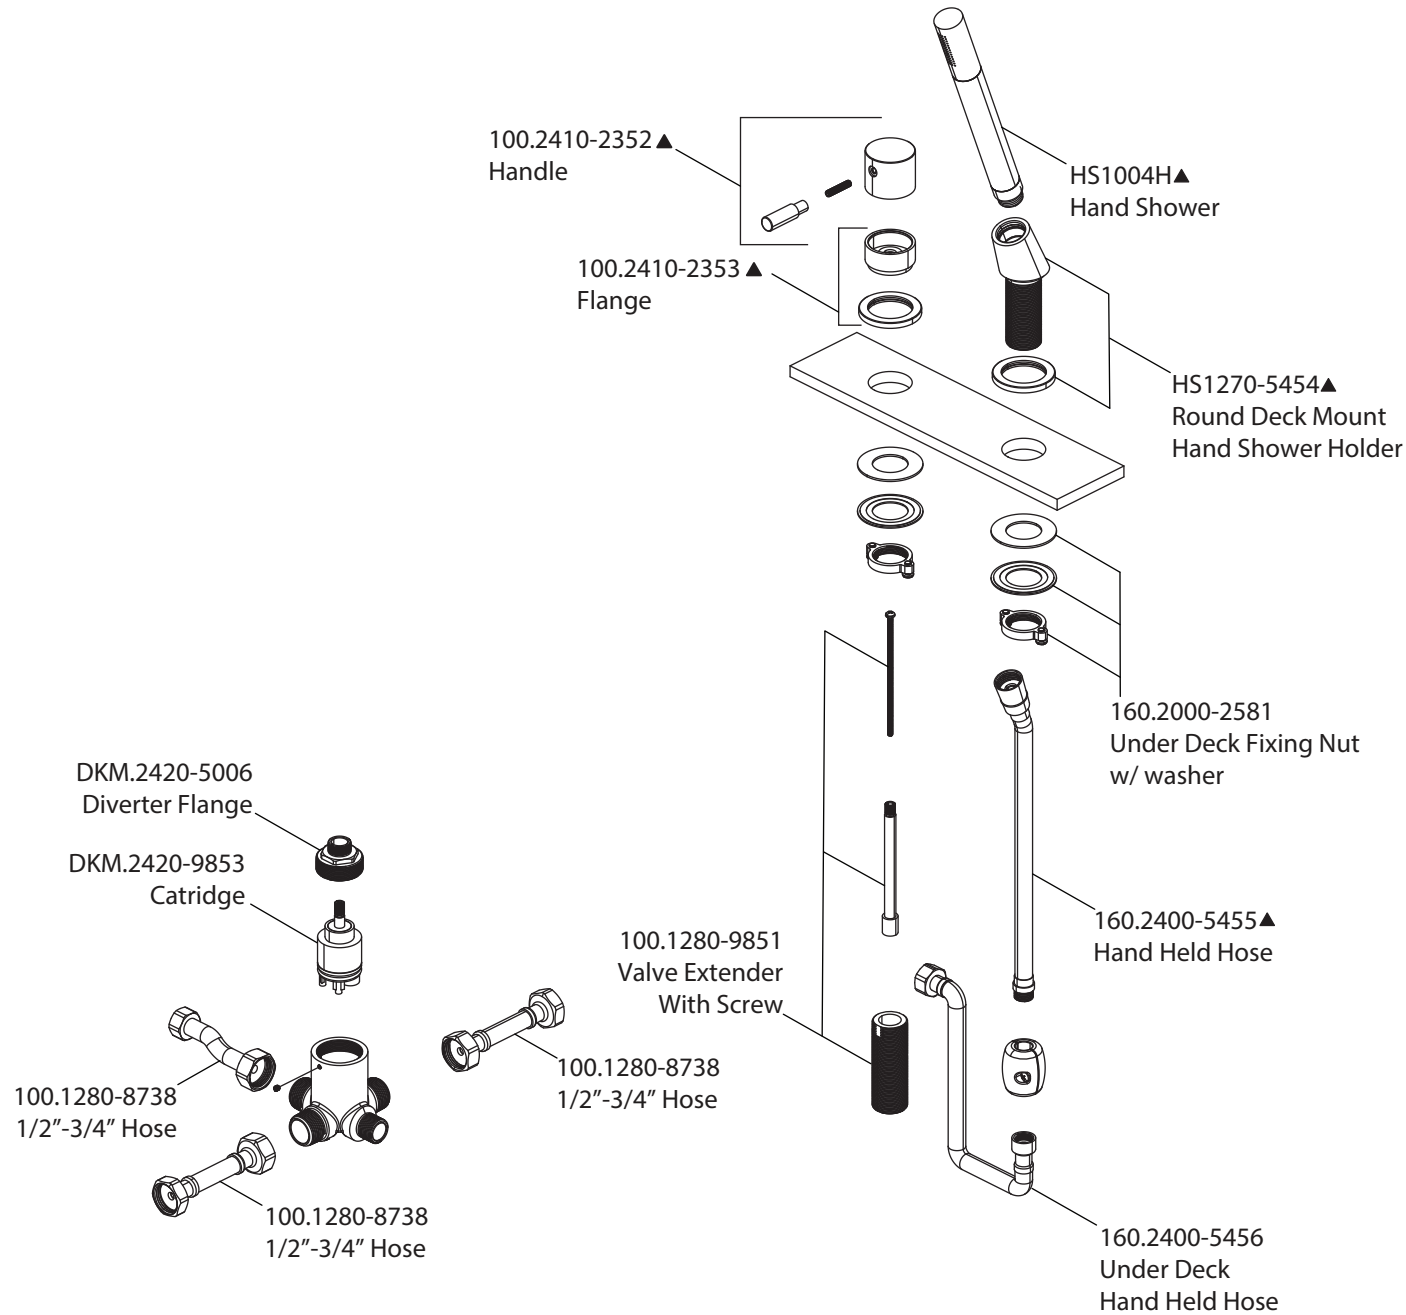

Product Parts Breakdown

Model No. 100.1280	Ver 2.56
isenberg [®] <i>by</i> FLUSSO <small>LUXURY PLUMBING FIXTURES</small>	