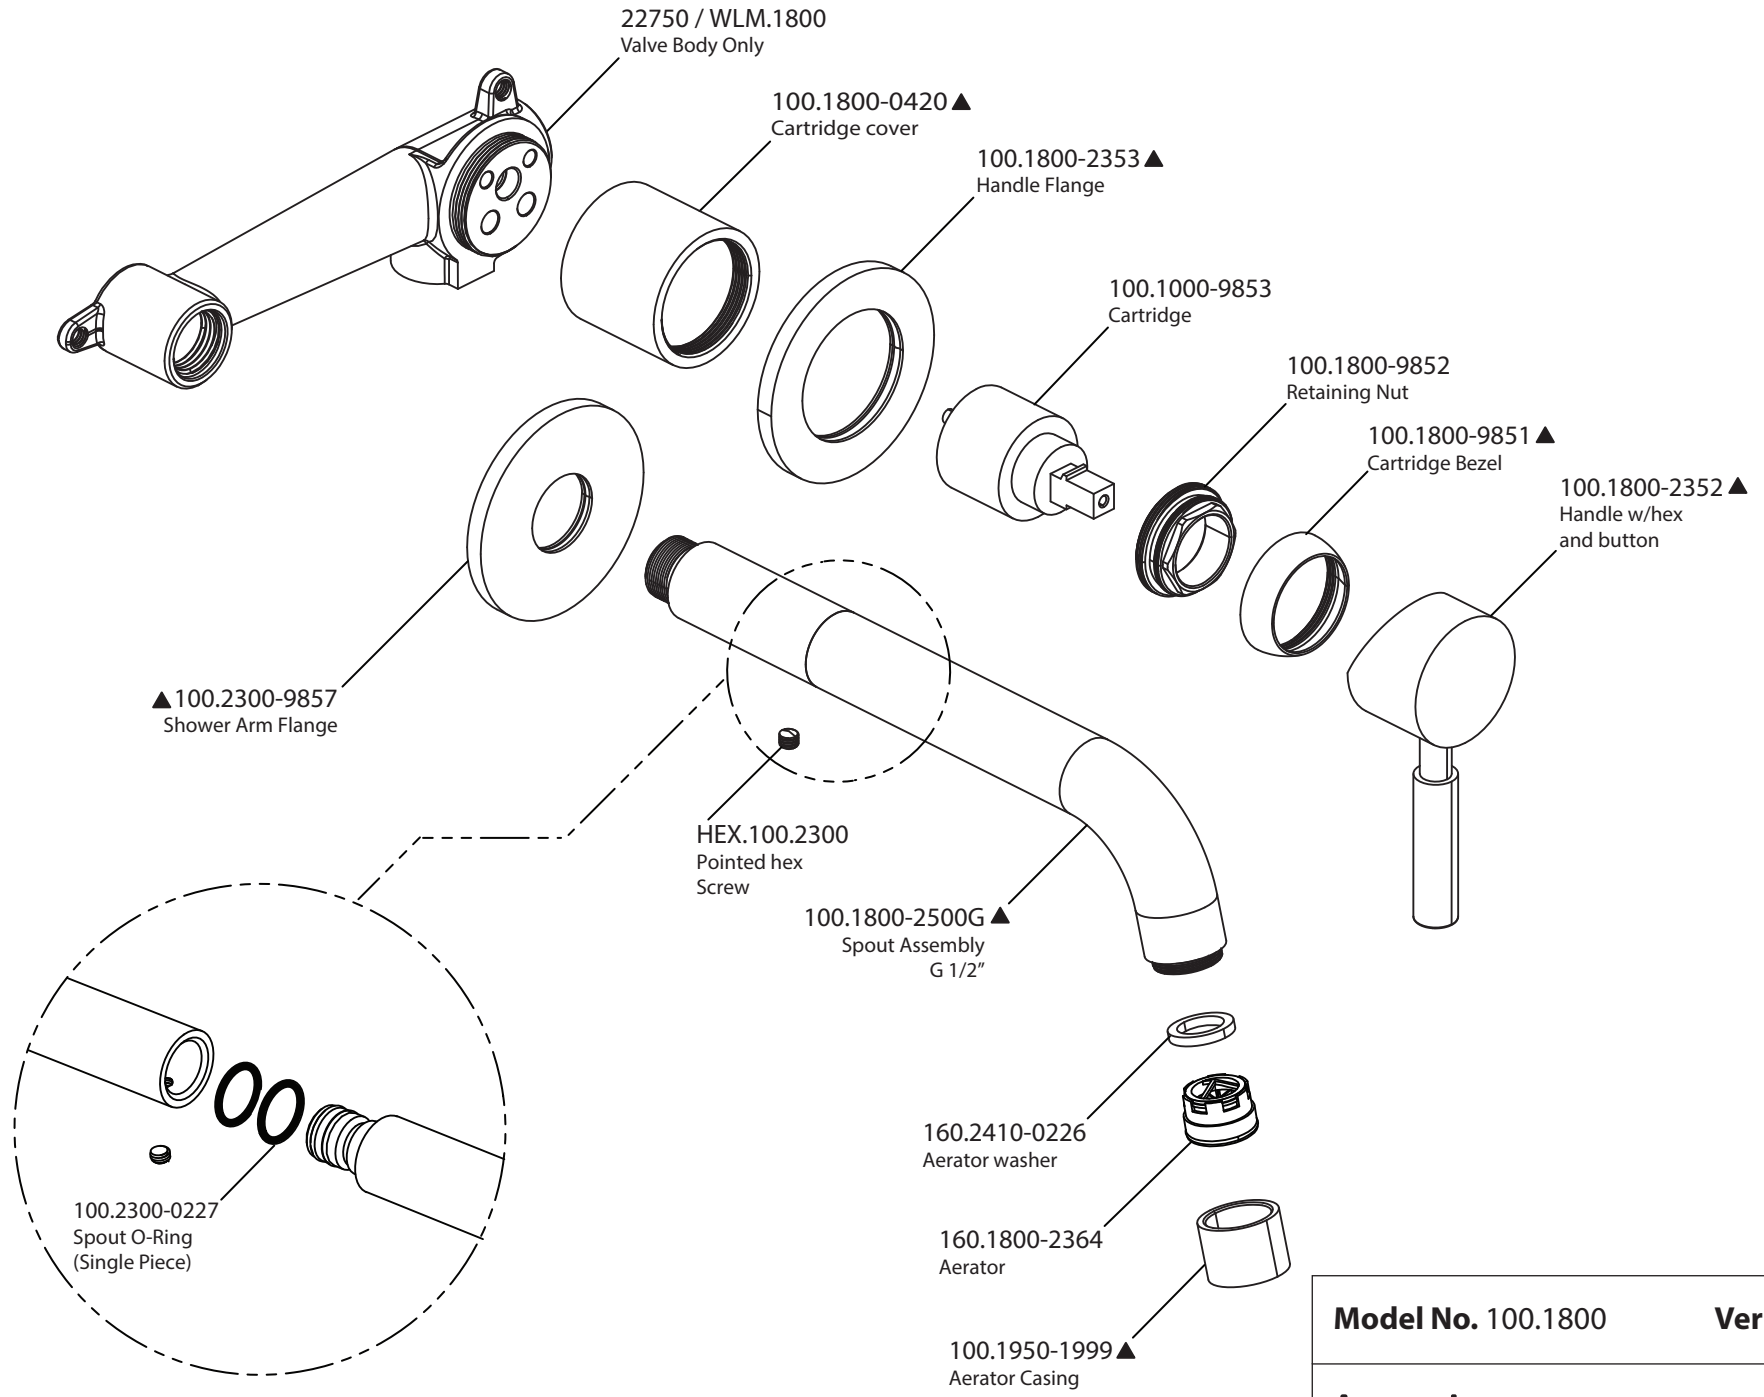

Product Parts Breakdown

Model No. 100.1800	Ver 2.66
 LUXURY PLUMBING FIXTURES	