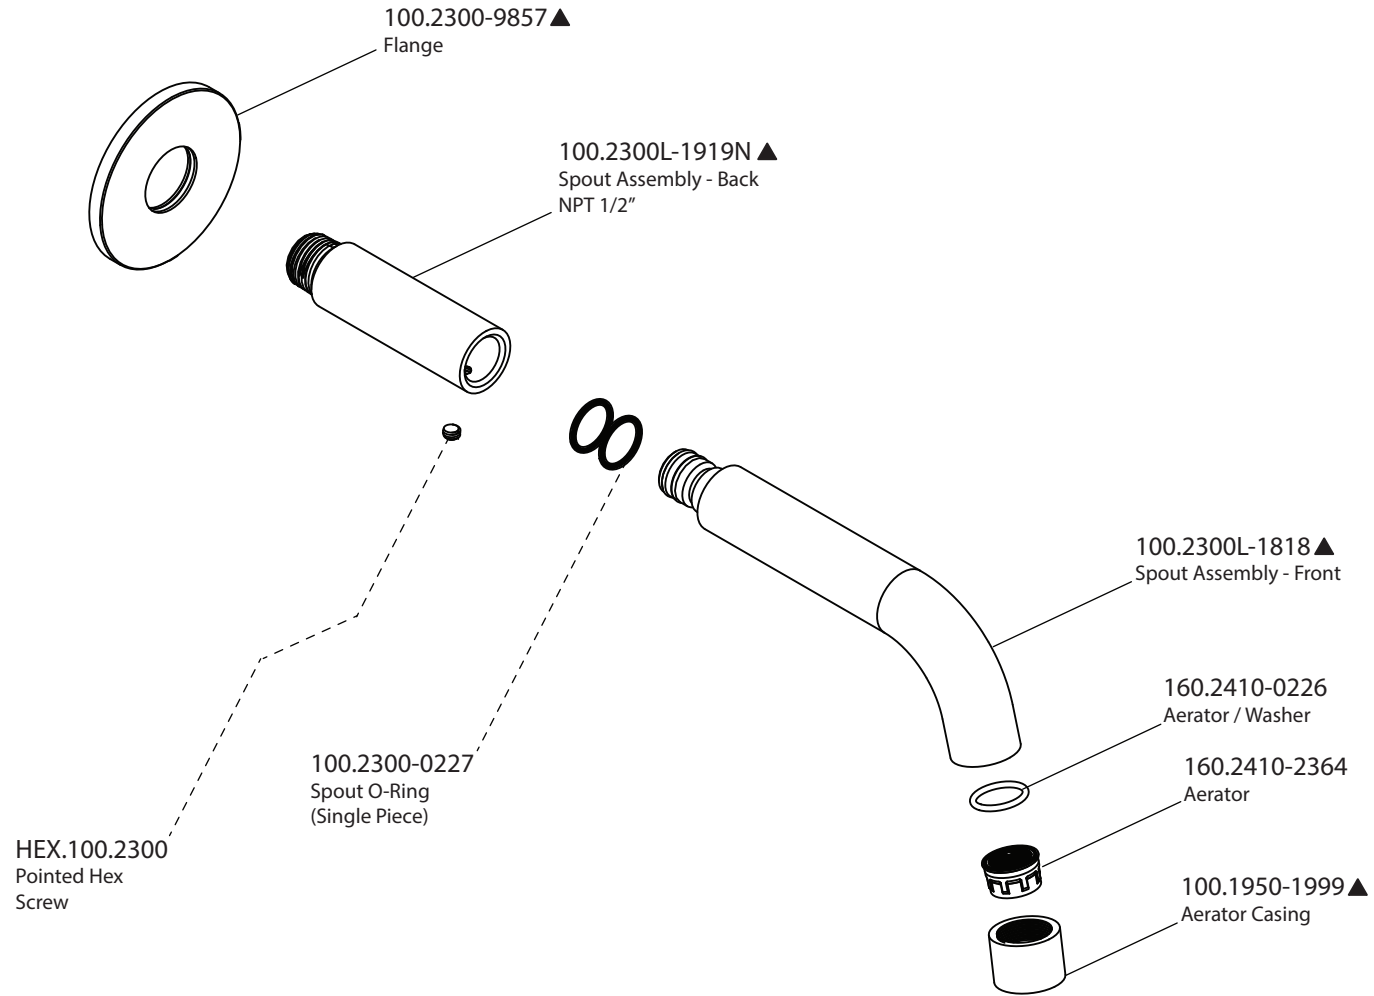

# Product Parts Breakdown

**Model No.** 100.2300

**Ver** 2.58

**isenberg**® *by* **FLUSSO**  
LUXURY PLUMBING FIXTURES