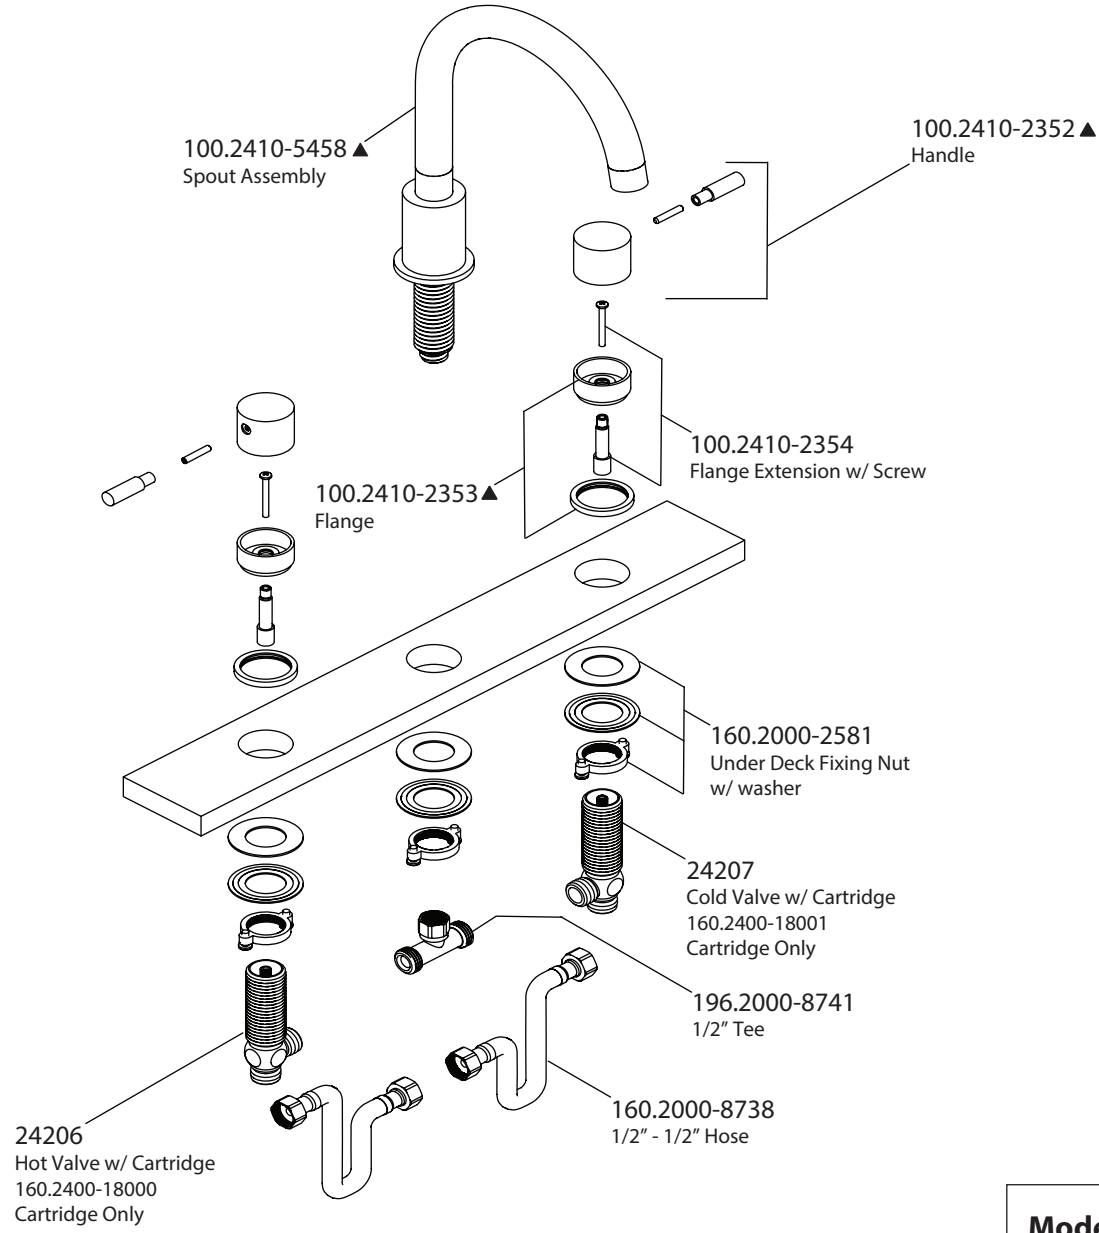

Product Parts Breakdown

Model No. 100.2410	Ver 2.55
isenberg [®] <i>by</i> FLUSSO LUXURY PLUMBING FIXTURES	