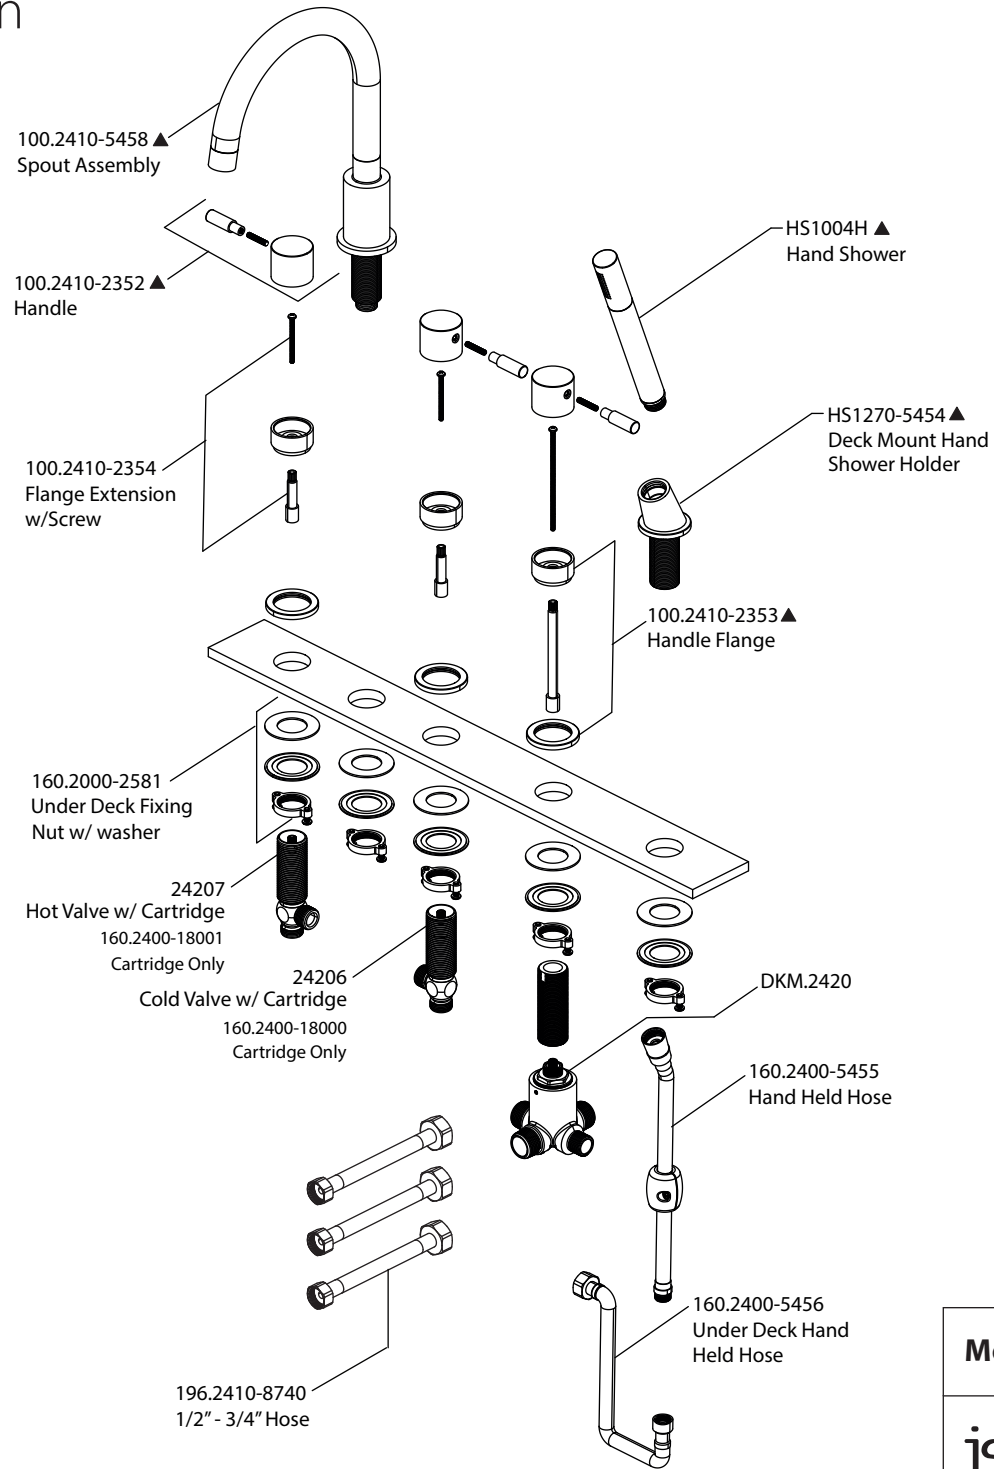

# Product Parts Breakdown

<b>Model No.</b> 100.2420	<b>Ver</b> 2.53
 <small>LUXURY PLUMBING FIXTURES</small>	