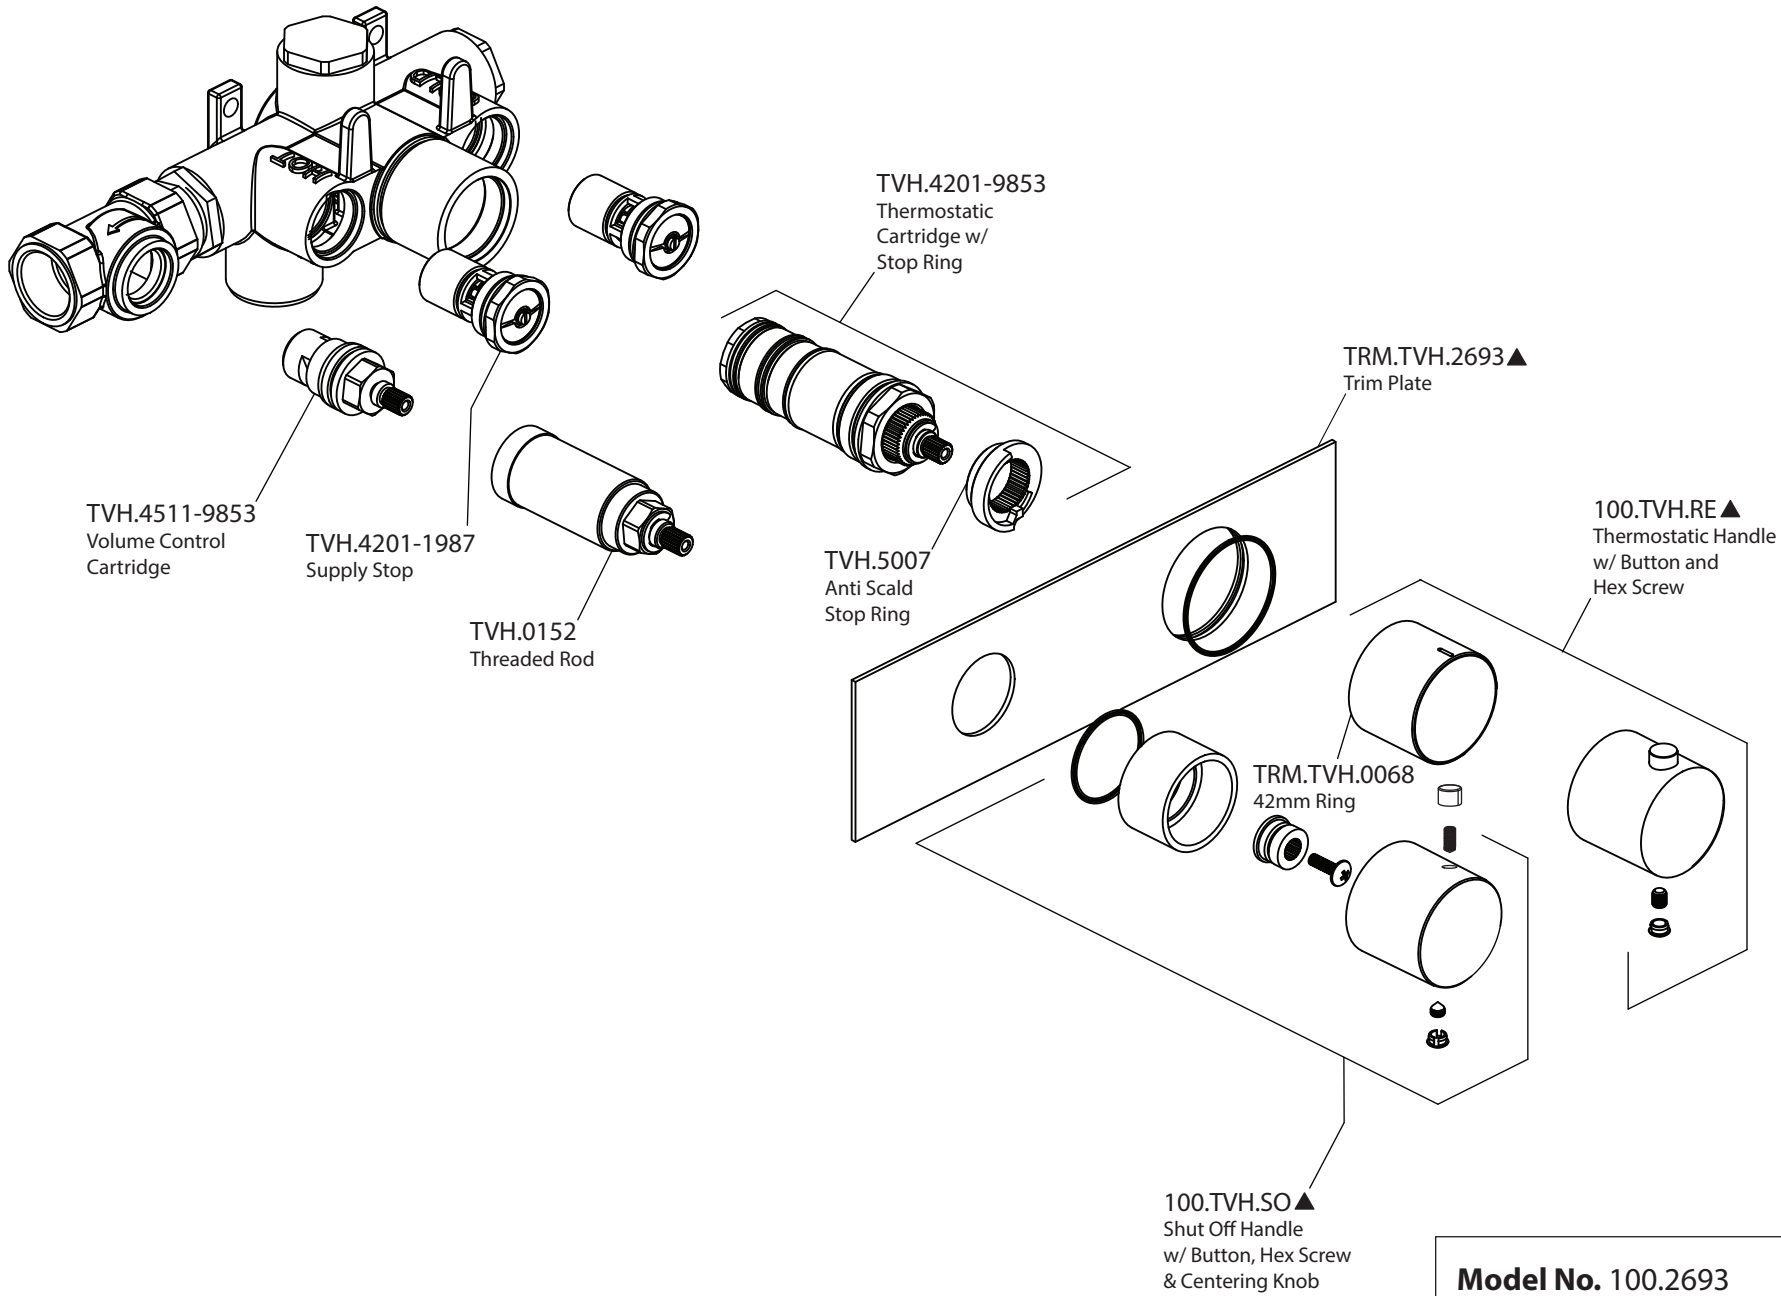

Product Parts Breakdown

▲ Specify Finish

Model No. 100.2693

Ver 2.55

isenberg[®] by FLUSSO
LUXURY PLUMBING FIXTURES