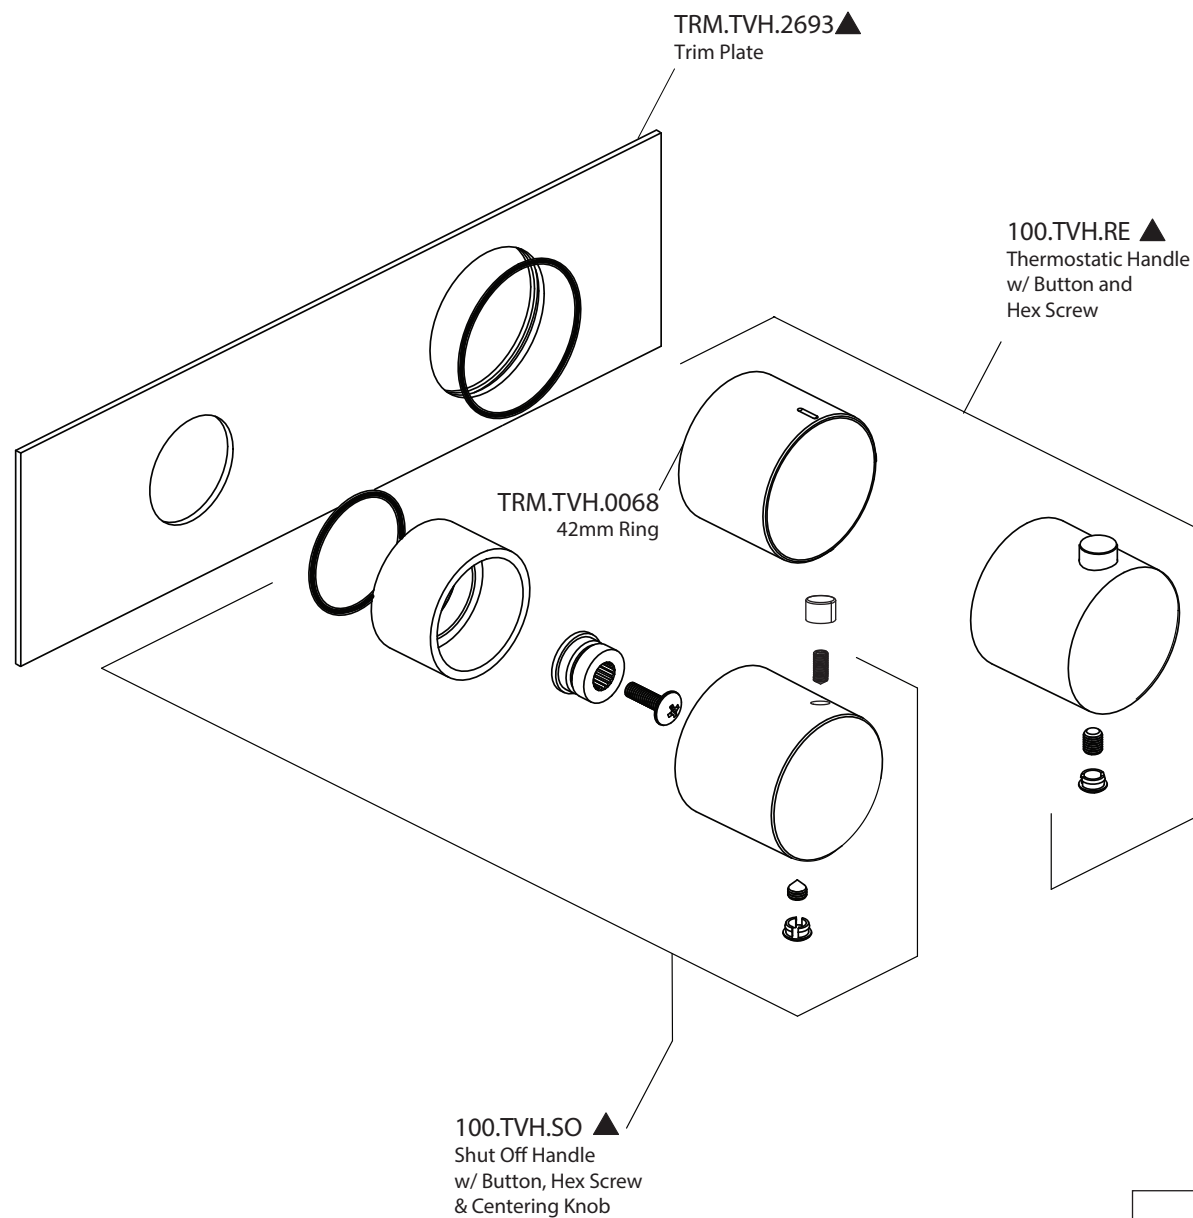

Product Parts Breakdown

▲ Specify Finish

Model No. 100.2693T

Ver 2.55

isenberg[®] by FLUSSO
LUXURY PLUMBING FIXTURES