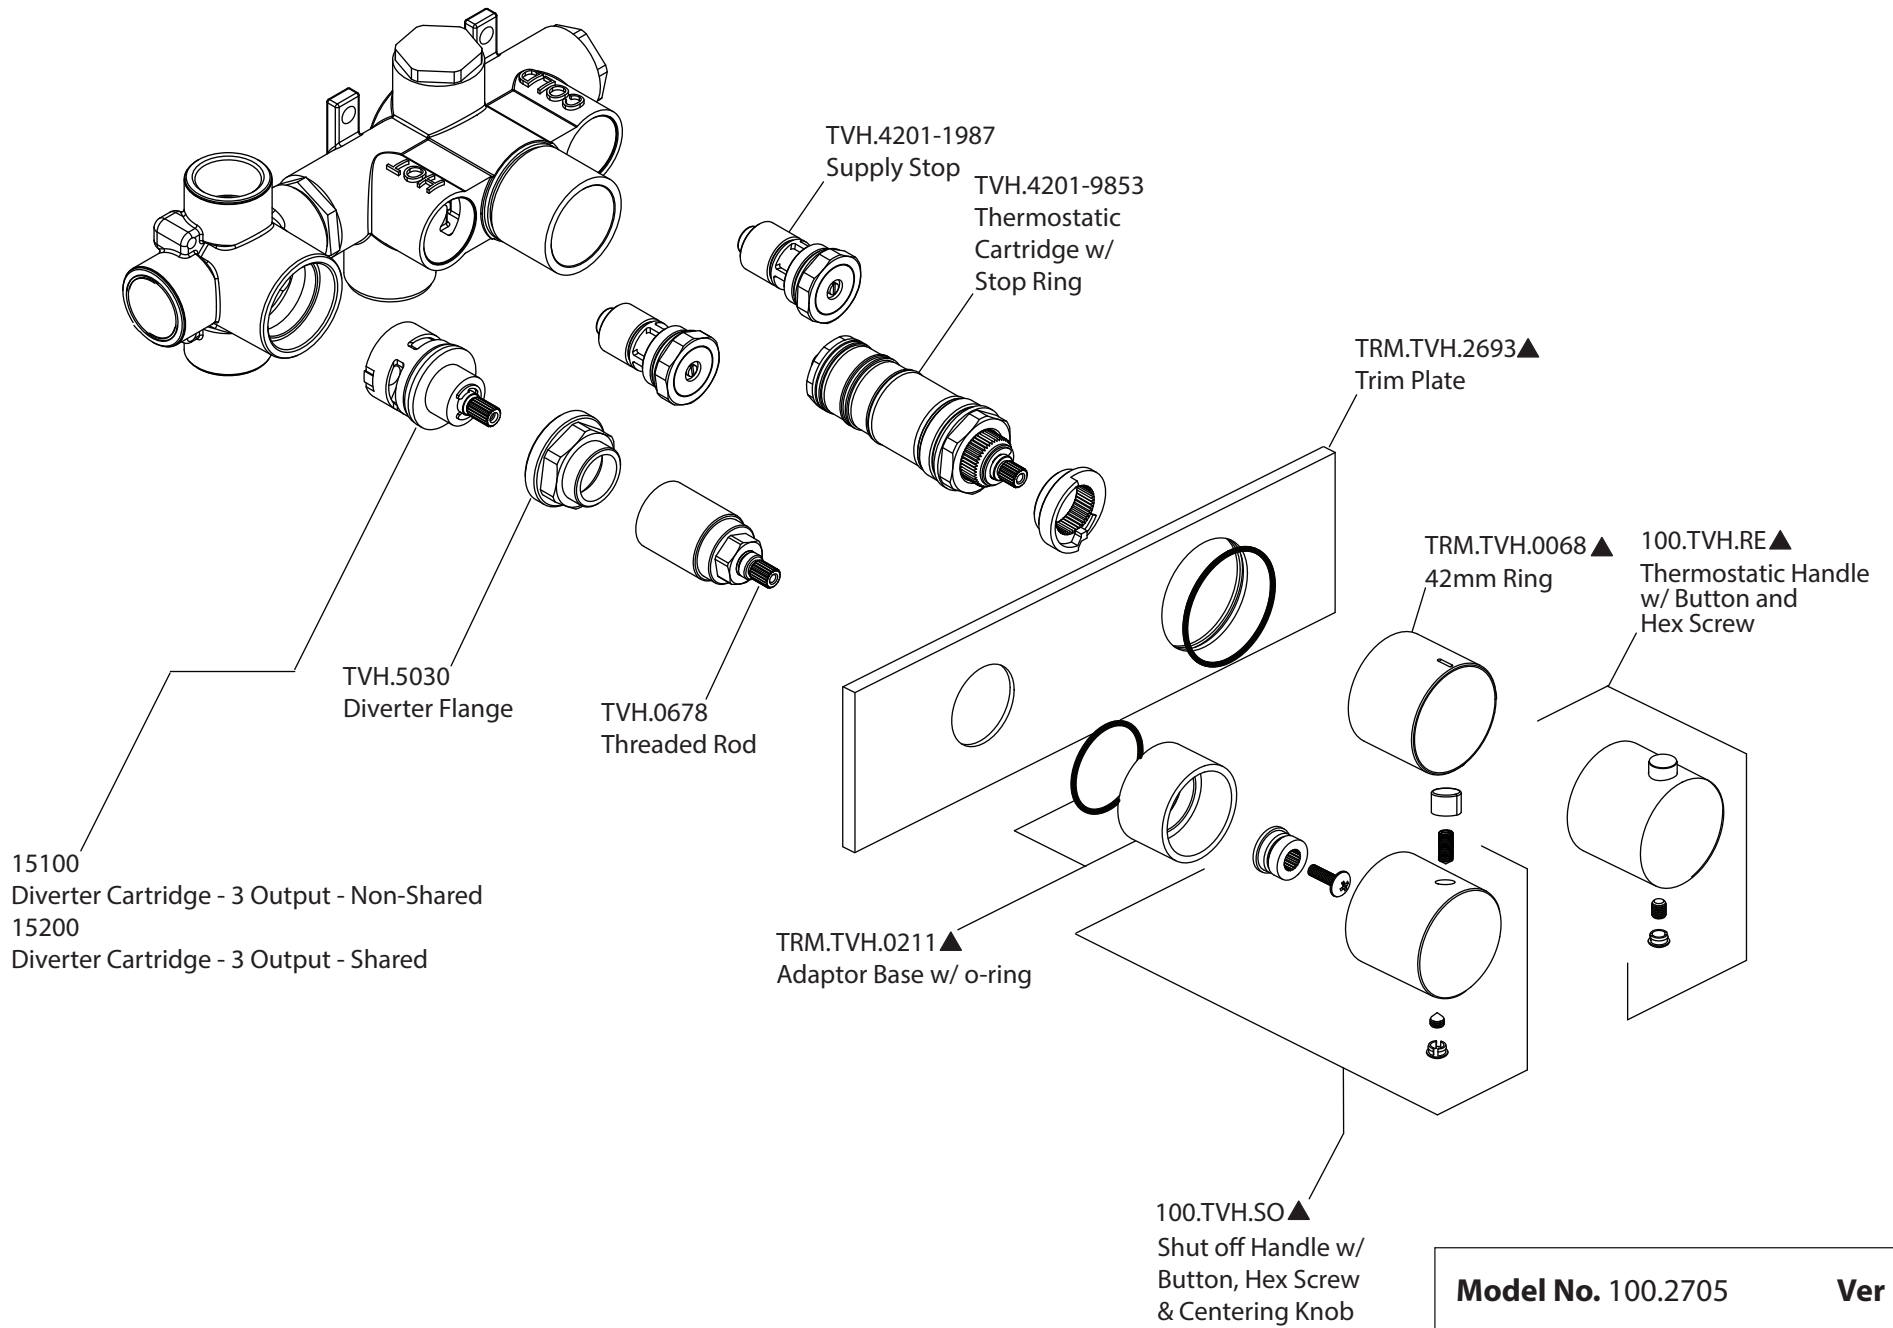

Product Parts Breakdown

▲ Specify Finish

Model No. 100.2705

Ver 2.54

isenberg[®] *by* **FLUSSO**
LUXURY PLUMBING FIXTURES