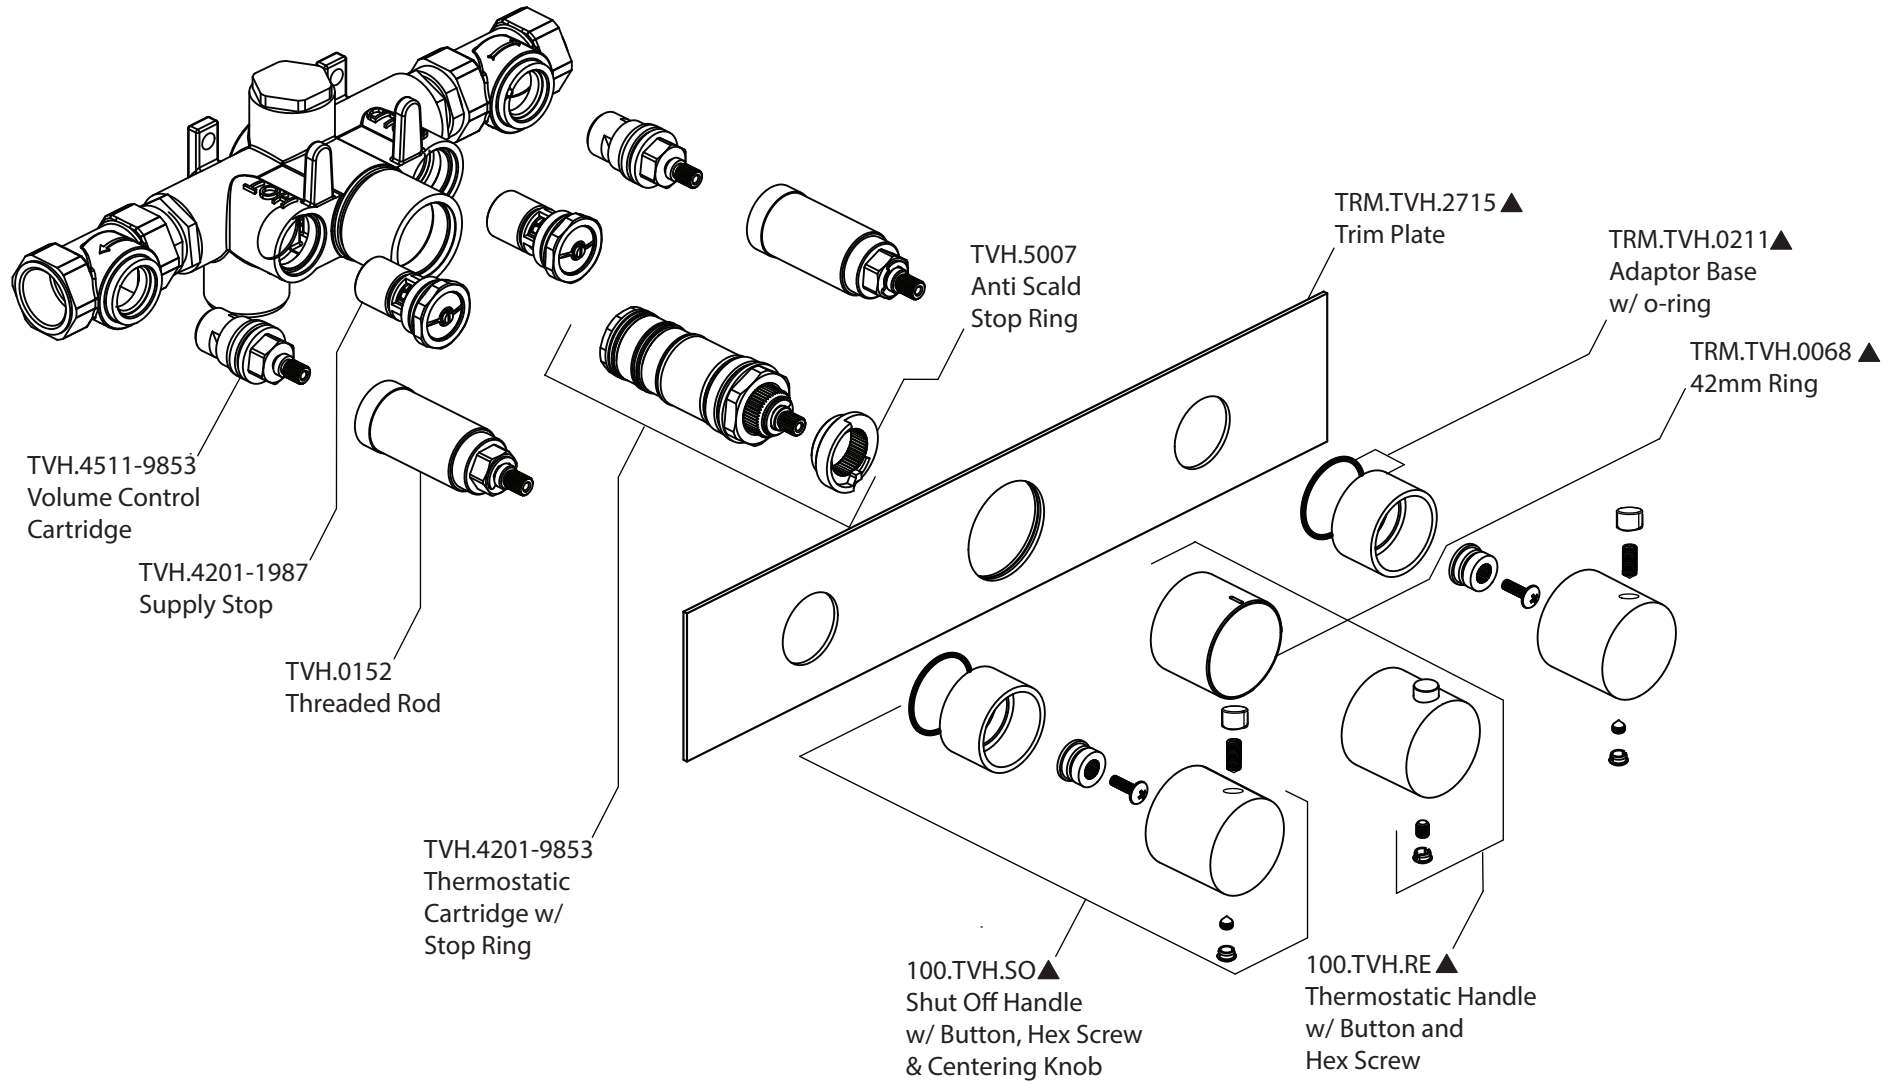

# Product Parts Breakdown

Model No. 100.2715

Ver 2.57

**isenberg**® *by* **FLUSSO**  
LUXURY PLUMBING FIXTURES