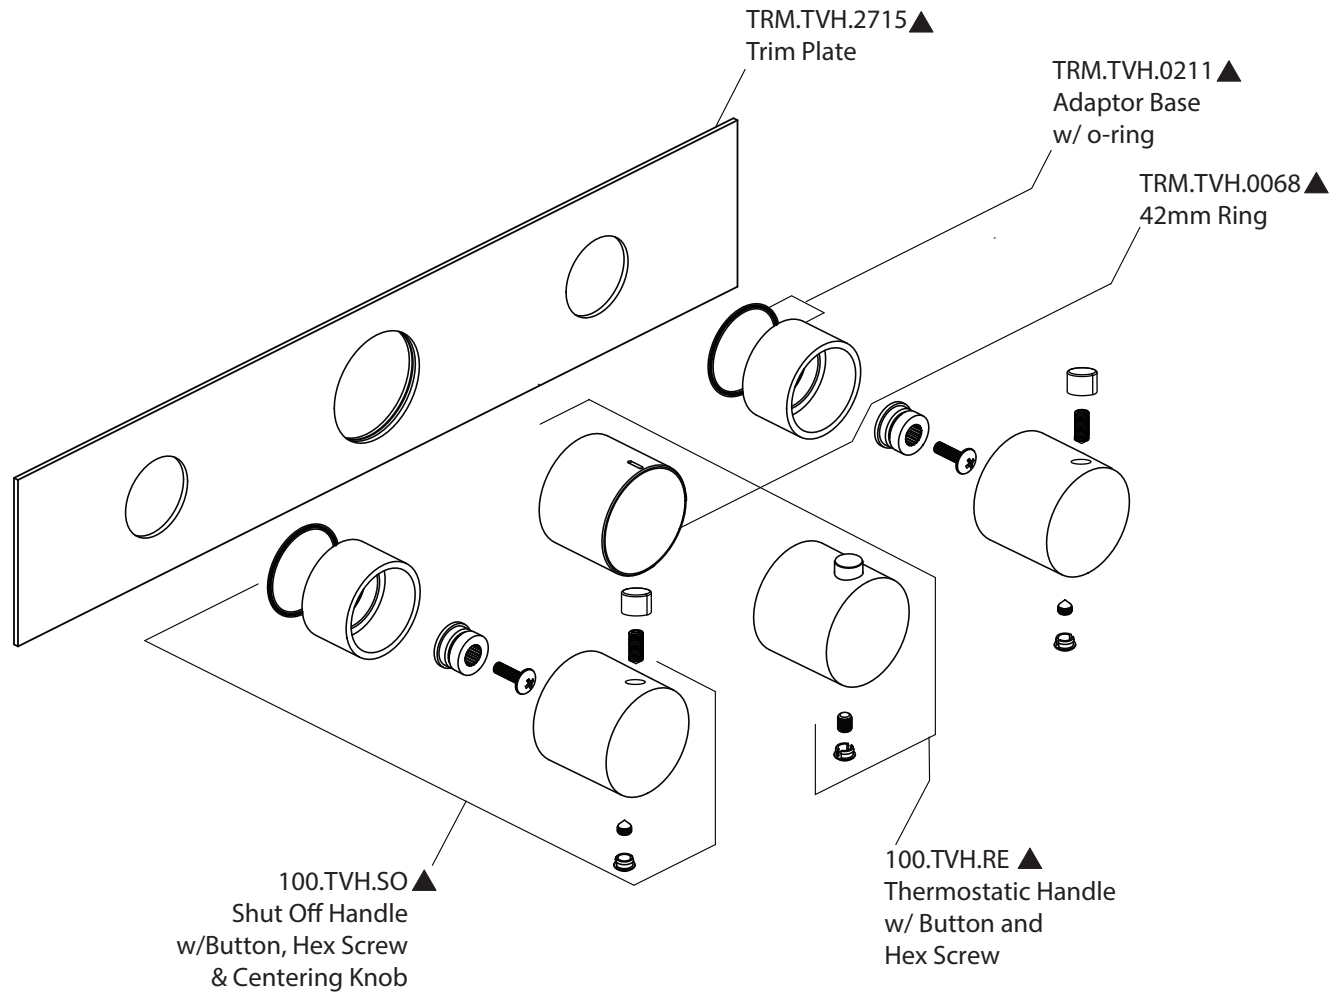

# Product Parts Breakdown

Model No. 100.2715T

Ver 2.57

**isenberg**® *by* **FLUSSO**  
LUXURY PLUMBING FIXTURES