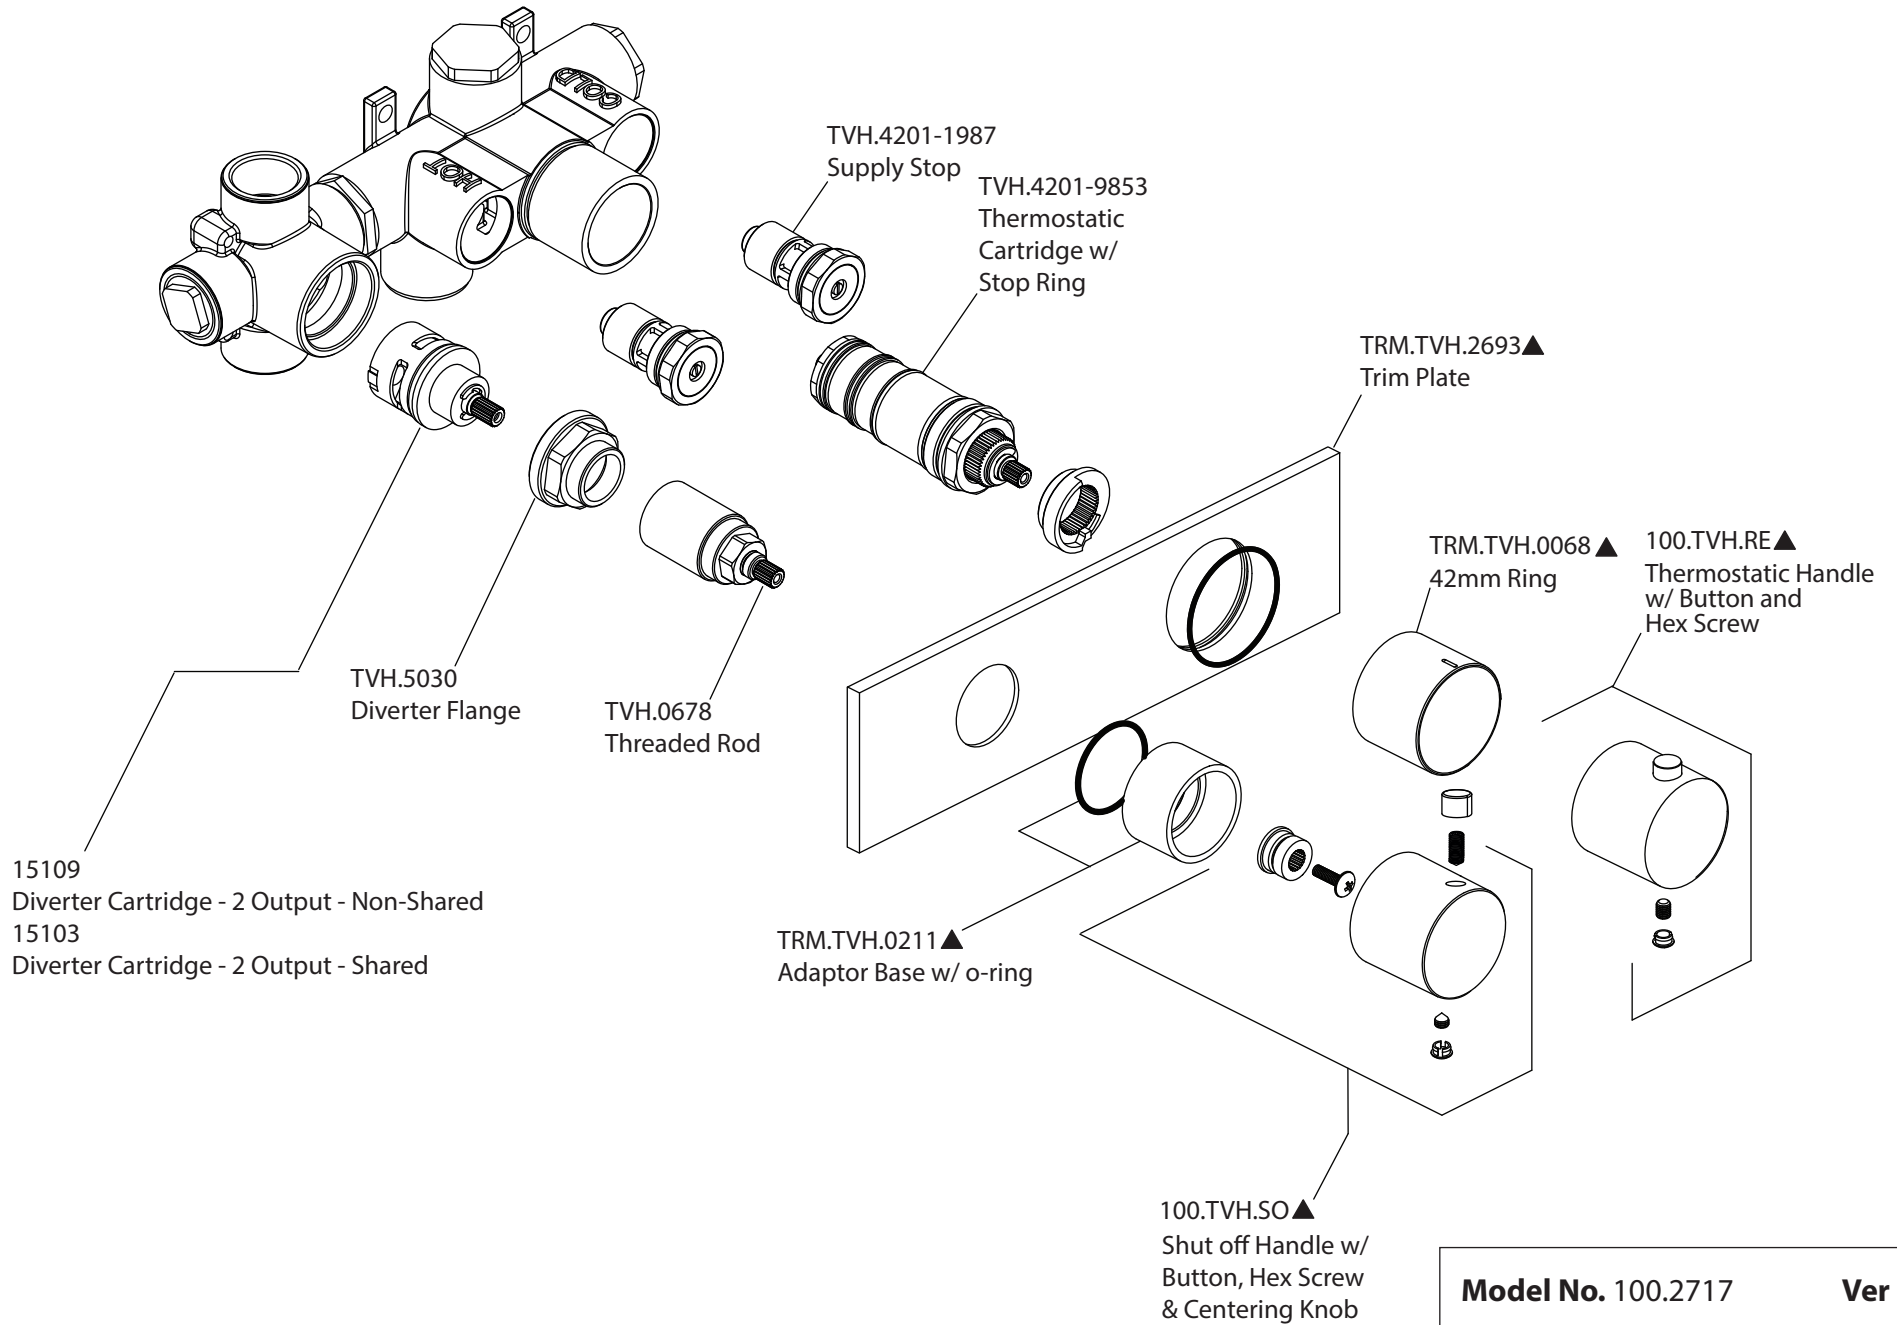

Product Parts Breakdown

▲ Specify Finish

Model No. 100.2717

Ver 2.53

isenberg[®] *by* **FLUSSO**
LUXURY PLUMBING FIXTURES