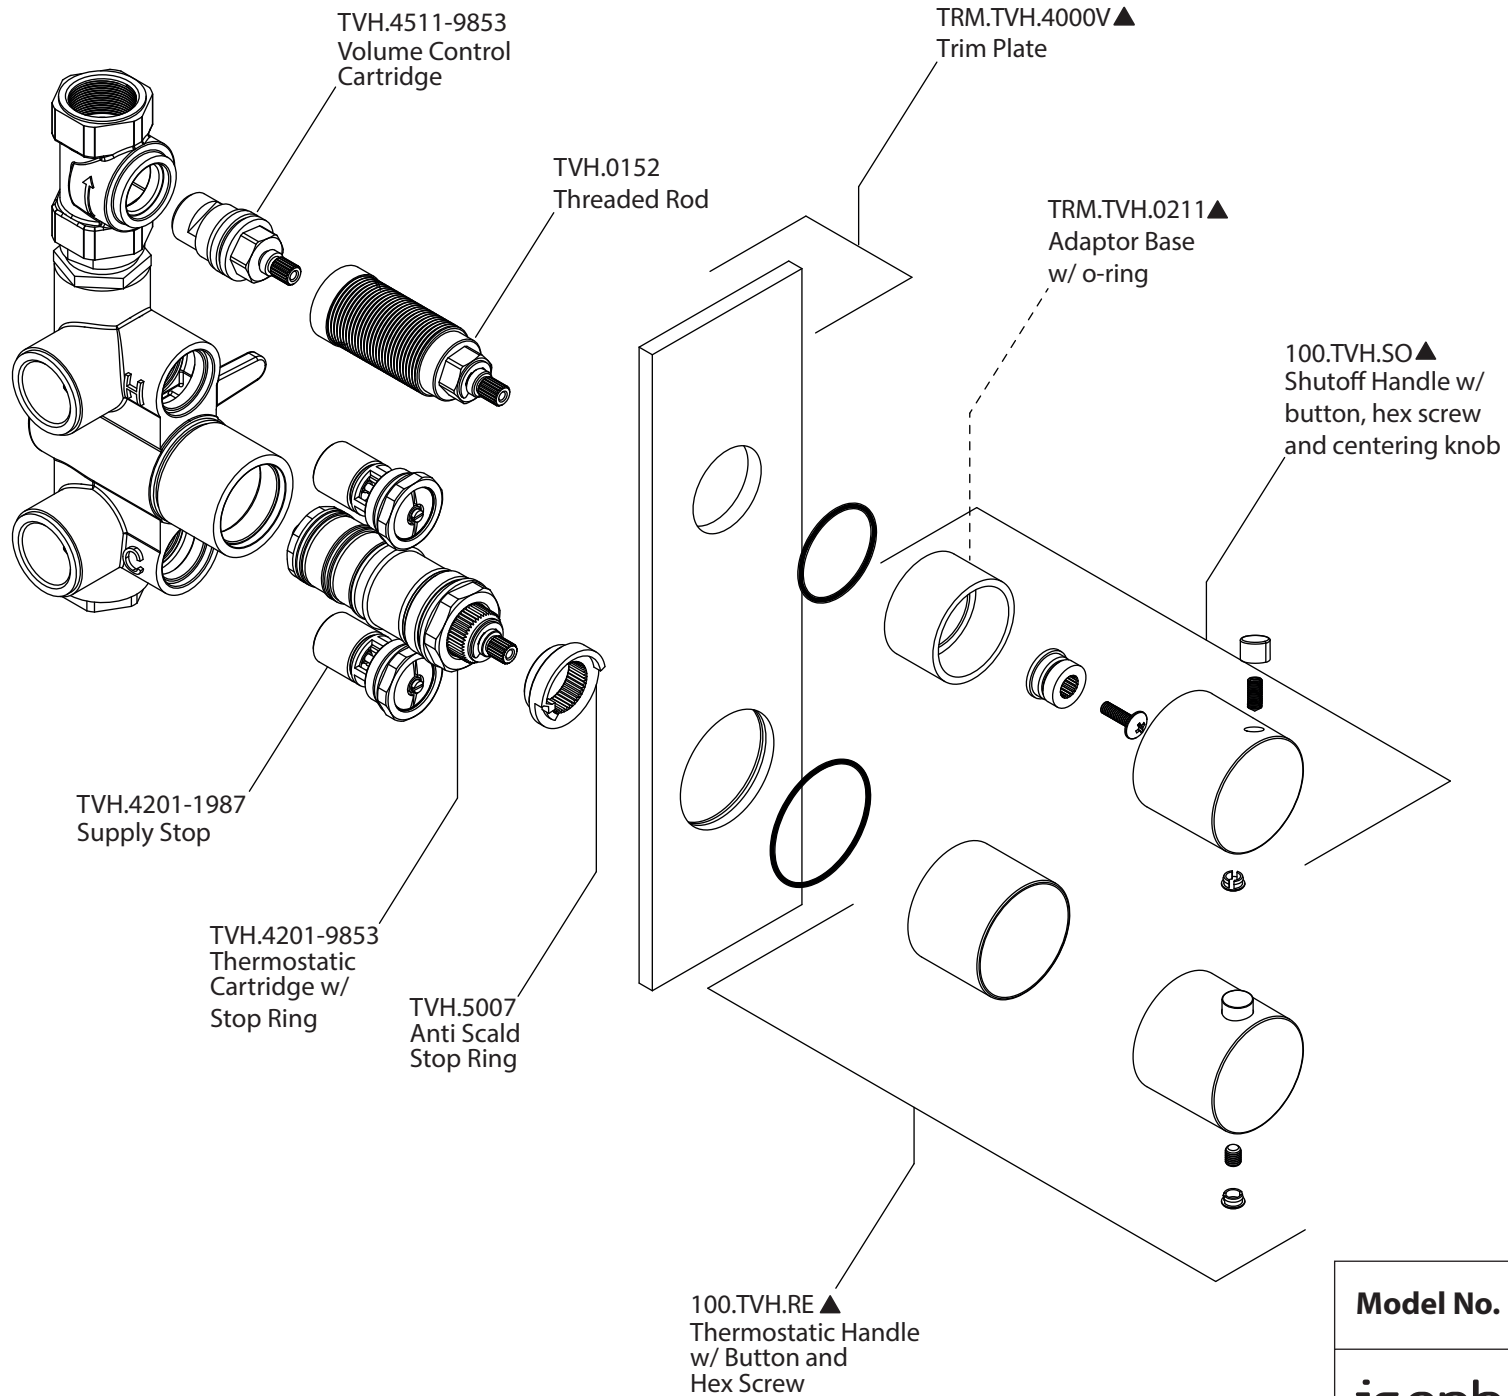

# Product Parts Breakdown

Model No. 100.2720

Ver 2.54

**isenberg**® *by* **FLUSSO**  
LUXURY PLUMBING FIXTURES