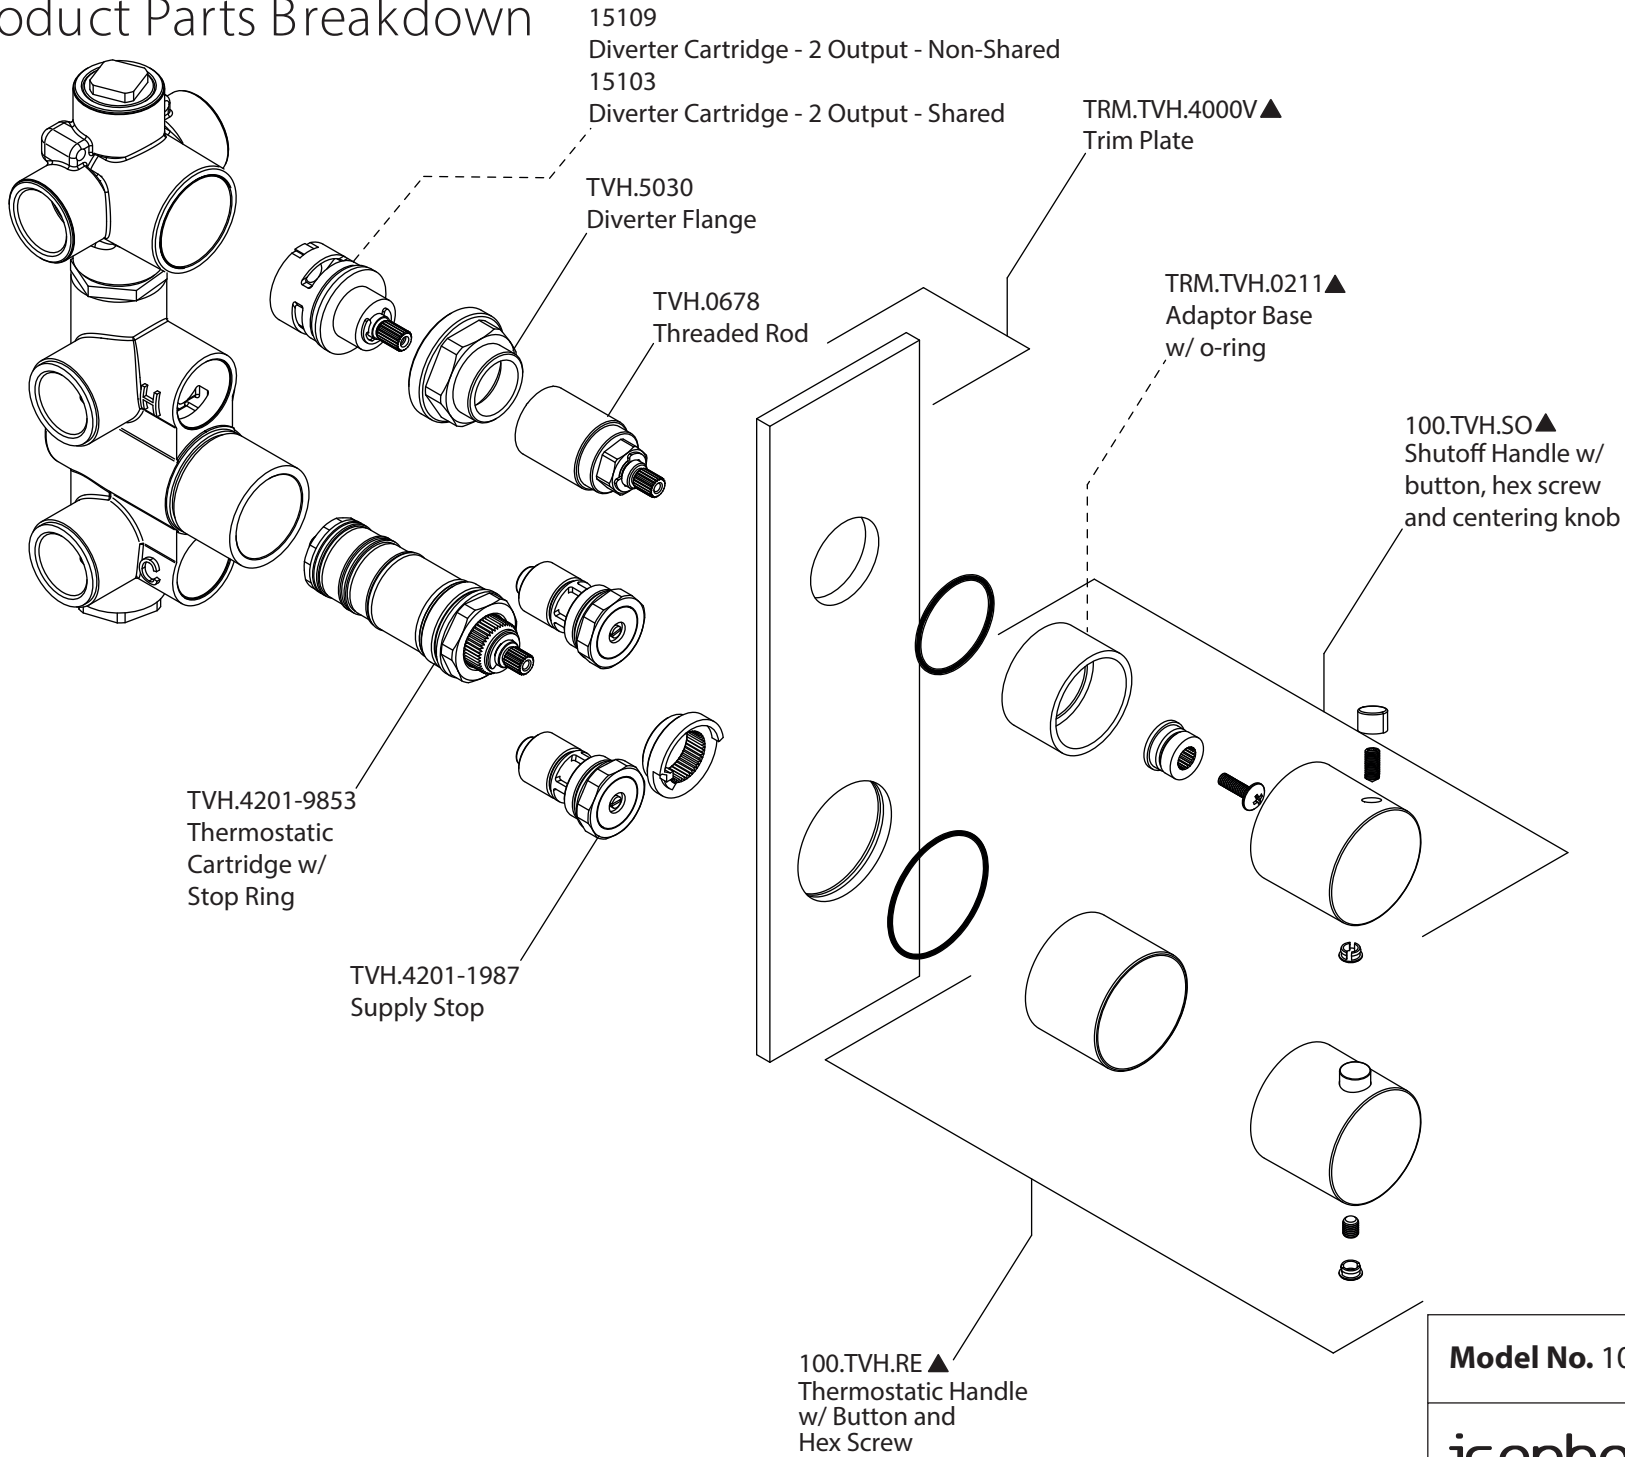

Product Parts Breakdown

Model No. 100.2740 **Ver** 2.55

isenberg® *by* **FLUSSO**
LUXURY PLUMBING FIXTURES