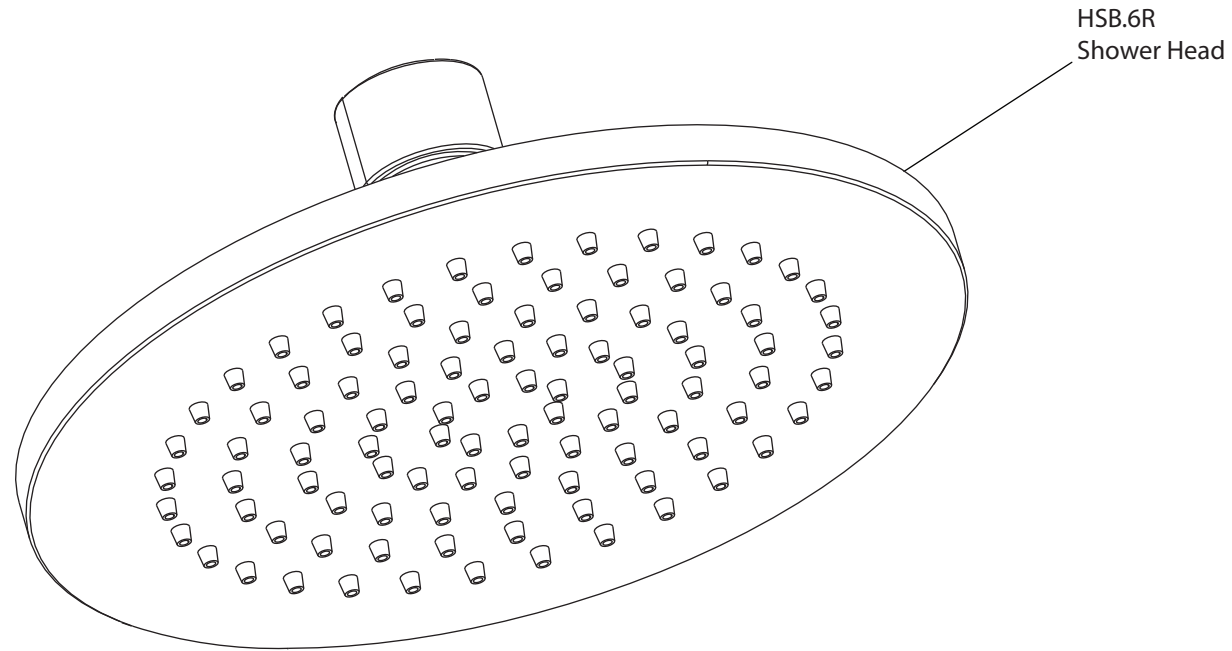

Product Parts Breakdown

Model No. 100.3200

Ver 2.53

isenberg[®] *by* **FLUSSO**
LUXURY PLUMBING FIXTURES

Product Parts Breakdown

▲ Specify Finish

Model No. HSB.6R

Ver 2.53

isenberg[®] *by* **FLUSSO**
LUXURY PLUMBING FIXTURES

Product Parts Breakdown

▲ Specify Finish

Model No. HS1030

Ver 2.53

isenberg[®] *by* **FLUSSO**
LUXURY PLUMBING FIXTURES

Product Parts Breakdown

Model No. UF.2100T

Ver 2.53

Product Parts Breakdown

Model No. PBV1005A	Ver 2.54
isenberg [®] <i>by</i> FLUSSO LUXURY PLUMBING FIXTURES	

Product Parts Breakdown

(Obsolete)

Model No. PBV1005A **Ver** 2.54

Product Parts Breakdown

Model No. 100.2300

Ver 2.55

isenberg® *by* **FLUSSO**
LUXURY PLUMBING FIXTURES