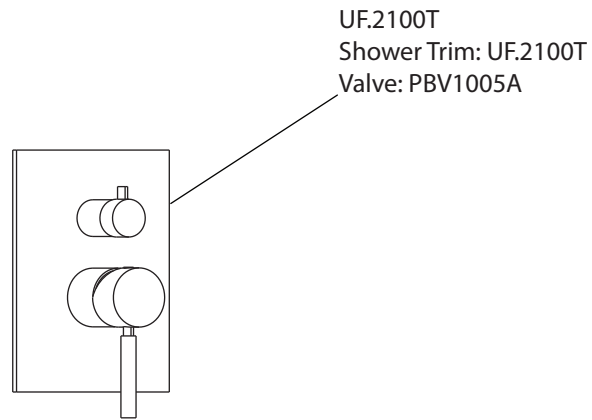

Product Parts Breakdown

Model No. 100.3200

Ver 2.53

isenberg[®] *by* **FLUSSO**
LUXURY PLUMBING FIXTURES

Product Parts Breakdown

▲ Specify Finish

Model No. HSB.6R

Ver 2.53

isenberg[®] *by* **FLUSSO**
LUXURY PLUMBING FIXTURES

Product Parts Breakdown

▲ Specify Finish

Model No. HS1030

Ver 2.53

isenberg[®] *by* **FLUSSO**
LUXURY PLUMBING FIXTURES

Product Parts Breakdown

Model No. UF.2100T

Ver 2.53

Product Parts Breakdown

Model No. PBV1005A	Ver 2.54
isenberg [®] <i>by</i> FLUSSO LUXURY PLUMBING FIXTURES	

Product Parts Breakdown

(Obsolete)

Model No. PBV1005A **Ver** 2.54

Product Parts Breakdown