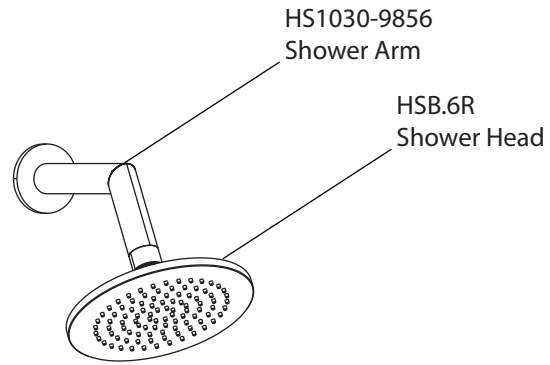

Product Parts Breakdown

Model No. 100.3200

Ver 2.53

isenberg[®] *by* **FLUSSO**
LUXURY PLUMBING FIXTURES

Product Parts Breakdown

▲ Specify Finish

Model No. HSB.6R

Ver 2.53

isenberg[®] *by* **FLUSSO**
LUXURY PLUMBING FIXTURES

Product Parts Breakdown

▲ Specify Finish

Model No. HS1030

Ver 2.53

isenberg[®] *by* **FLUSSO**
LUXURY PLUMBING FIXTURES

Product Parts Breakdown

Model No. UF.2100T

Ver 2.53

Product Parts Breakdown

Model No. PBV1005A	Ver 2.54
isenberg [®] <i>by</i> FLUSSO LUXURY PLUMBING FIXTURES	

Product Parts Breakdown

(Obsolete)

Model No. PBV1005A **Ver** 2.54

Product Parts Breakdown

Model No. 100.2300

Ver 2.55

isenberg® *by* **FLUSSO**
LUXURY PLUMBING FIXTURES