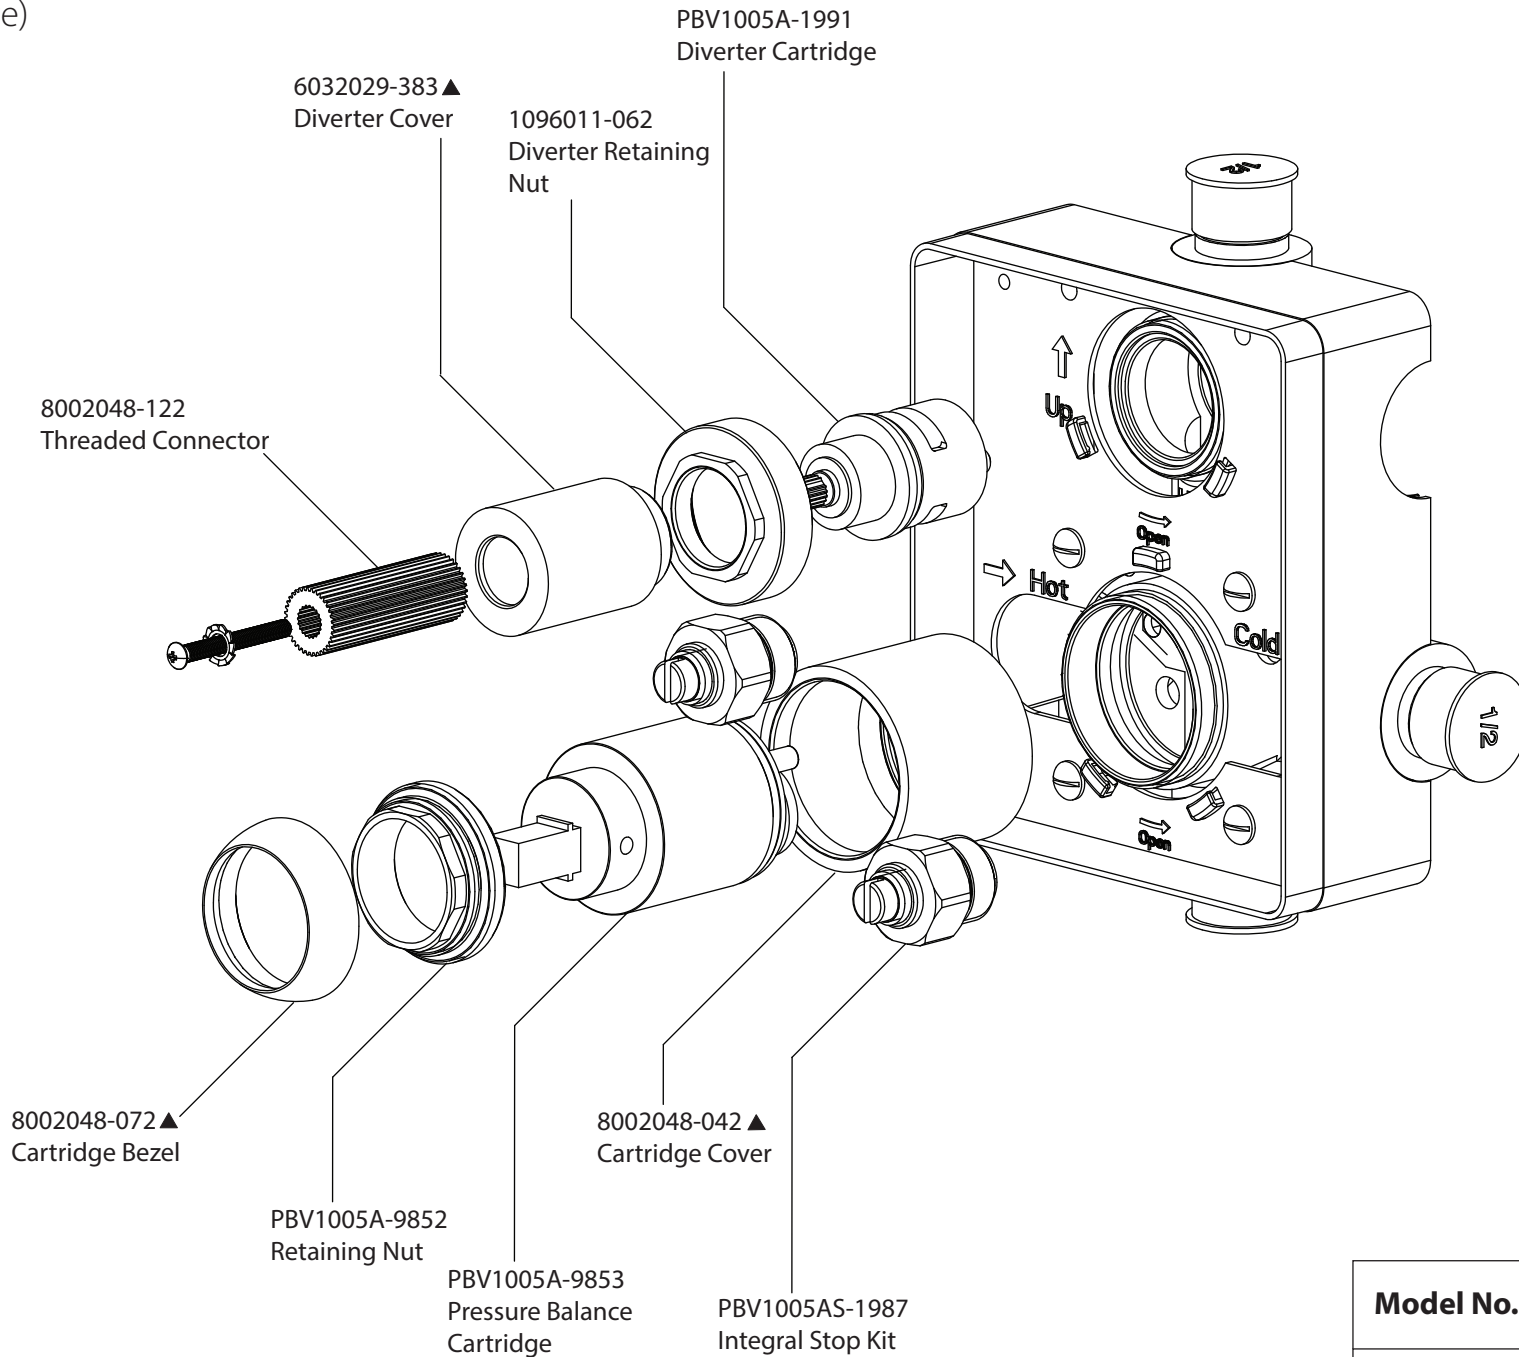

Product Parts Breakdown

Model No. 100.3200

Ver 2.53

isenberg[®] *by* **FLUSSO**
LUXURY PLUMBING FIXTURES

Product Parts Breakdown

▲ Specify Finish

Model No. HSB.6R

Ver 2.53

isenberg[®] *by* **FLUSSO**
LUXURY PLUMBING FIXTURES

Product Parts Breakdown

▲ Specify Finish

Model No. HS1030

Ver 2.53

isenberg[®] *by* **FLUSSO**
LUXURY PLUMBING FIXTURES

Product Parts Breakdown

Model No. UF.2100T

Ver 2.53

Product Parts Breakdown

Model No. PBV1005A	Ver 2.54
isenberg [®] <i>by</i> FLUSSO LUXURY PLUMBING FIXTURES	

Product Parts Breakdown

(Obsolete)

Model No. PBV1005A **Ver** 2.54

Product Parts Breakdown

Model No. 100.2300

Ver 2.55

isenberg® *by* **FLUSSO**
LUXURY PLUMBING FIXTURES