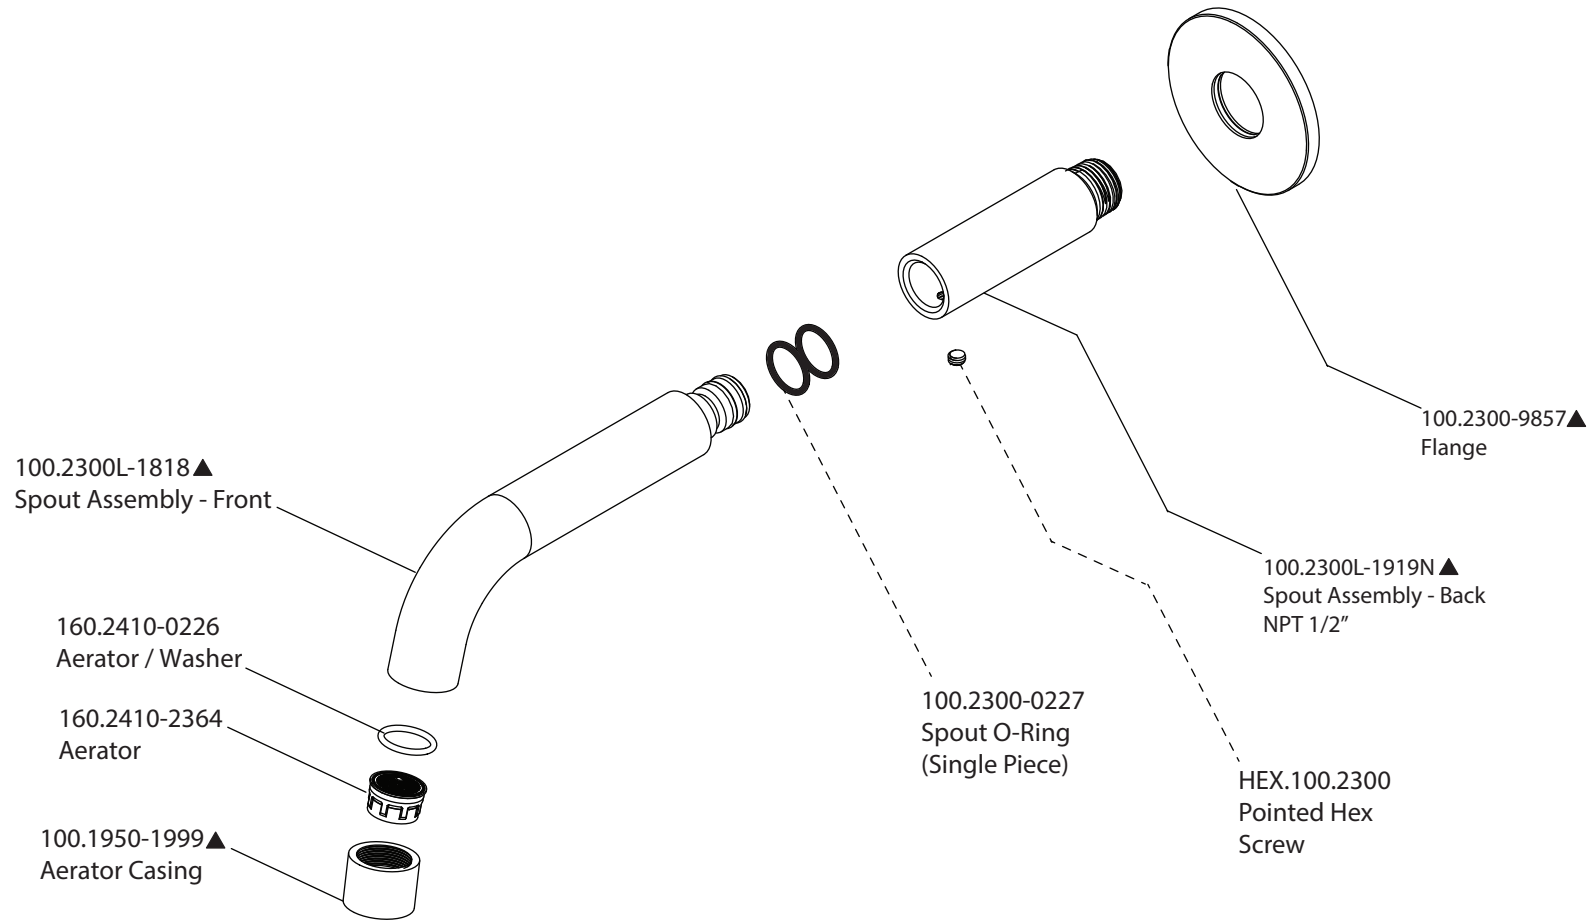

isenberg[®] *by* **FLUSSO**
LUXURY PLUMBING FIXTURES

Product Parts Breakdown

▲ Specify Finish

Model No. HS1030

Ver 2.53

isenberg[®] *by* **FLUSSO**
LUXURY PLUMBING FIXTURES

Product Parts Breakdown

Model No. UF.2100T

Ver 2.53

Product Parts Breakdown

Model No. PBV1005A	Ver 2.54
isenberg [®] <i>by</i> FLUSSO LUXURY PLUMBING FIXTURES	

Product Parts Breakdown

(Obsolete)

Model No. PBV1005A **Ver** 2.54

Product Parts Breakdown

Model No. 100.2300

Ver 2.55

isenberg® *by* **FLUSSO**
LUXURY PLUMBING FIXTURES