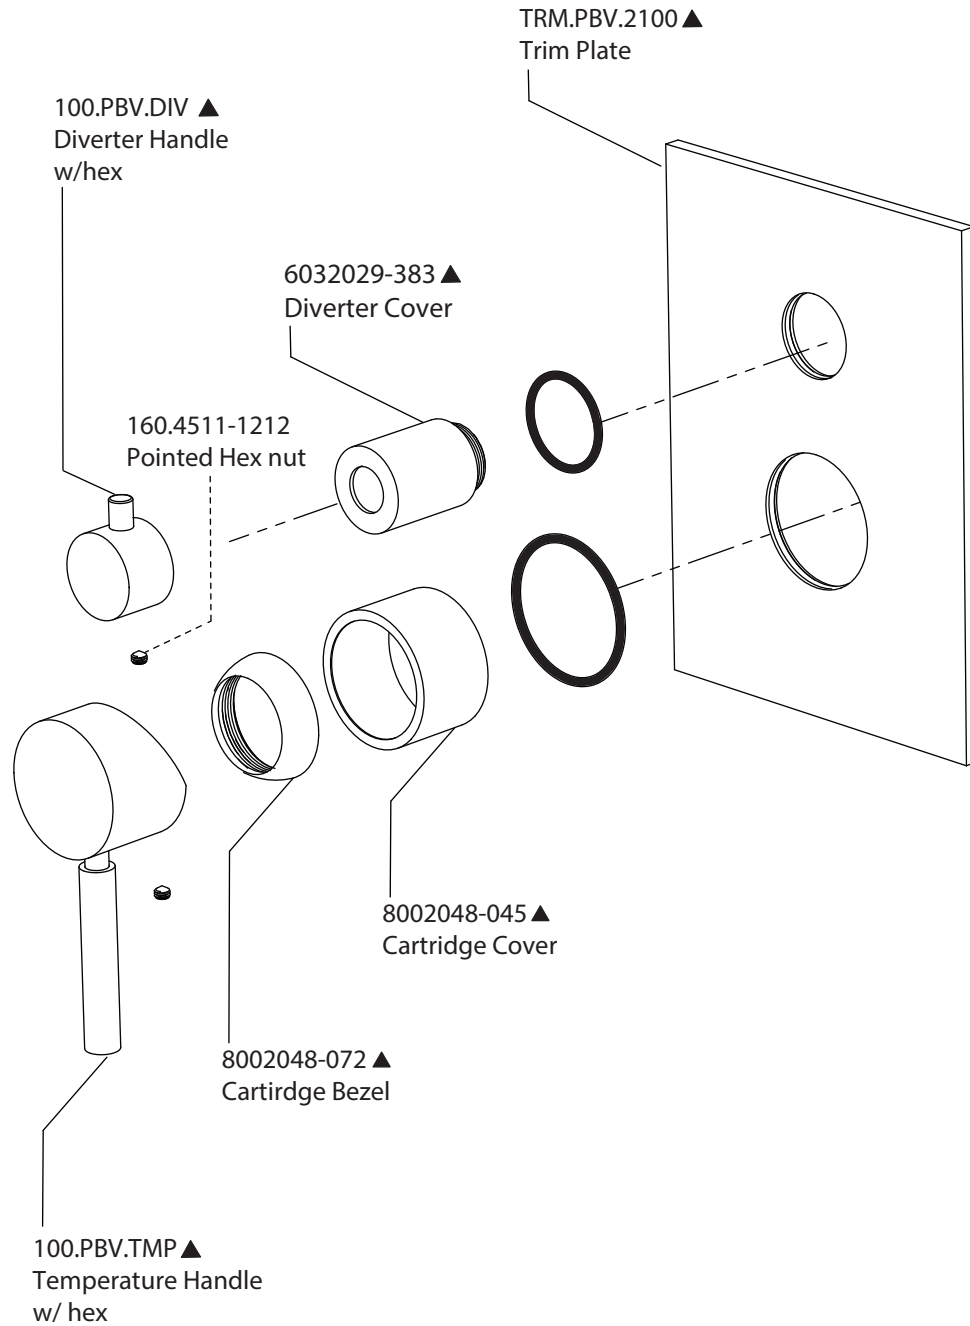

Product Parts Breakdown

Model No. 100.3200

Ver 2.53

isenberg[®] *by* **FLUSSO**
LUXURY PLUMBING FIXTURES

Product Parts Breakdown

▲ Specify Finish

Model No. HSB.6R

Ver 2.53

isenberg[®] *by* **FLUSSO**
LUXURY PLUMBING FIXTURES

Product Parts Breakdown

▲ Specify Finish

Model No. HS1030

Ver 2.53

isenberg[®] *by* **FLUSSO**
LUXURY PLUMBING FIXTURES

Product Parts Breakdown

Model No. UF.2100T

Ver 2.53

Product Parts Breakdown

Model No. PBV1005A	Ver 2.54
isenberg [®] <i>by</i> FLUSSO LUXURY PLUMBING FIXTURES	

Product Parts Breakdown

(Obsolete)

Model No. PBV1005A **Ver** 2.54

Product Parts Breakdown

Model No. 100.2300

Ver 2.55

isenberg® *by* **FLUSSO**
LUXURY PLUMBING FIXTURES