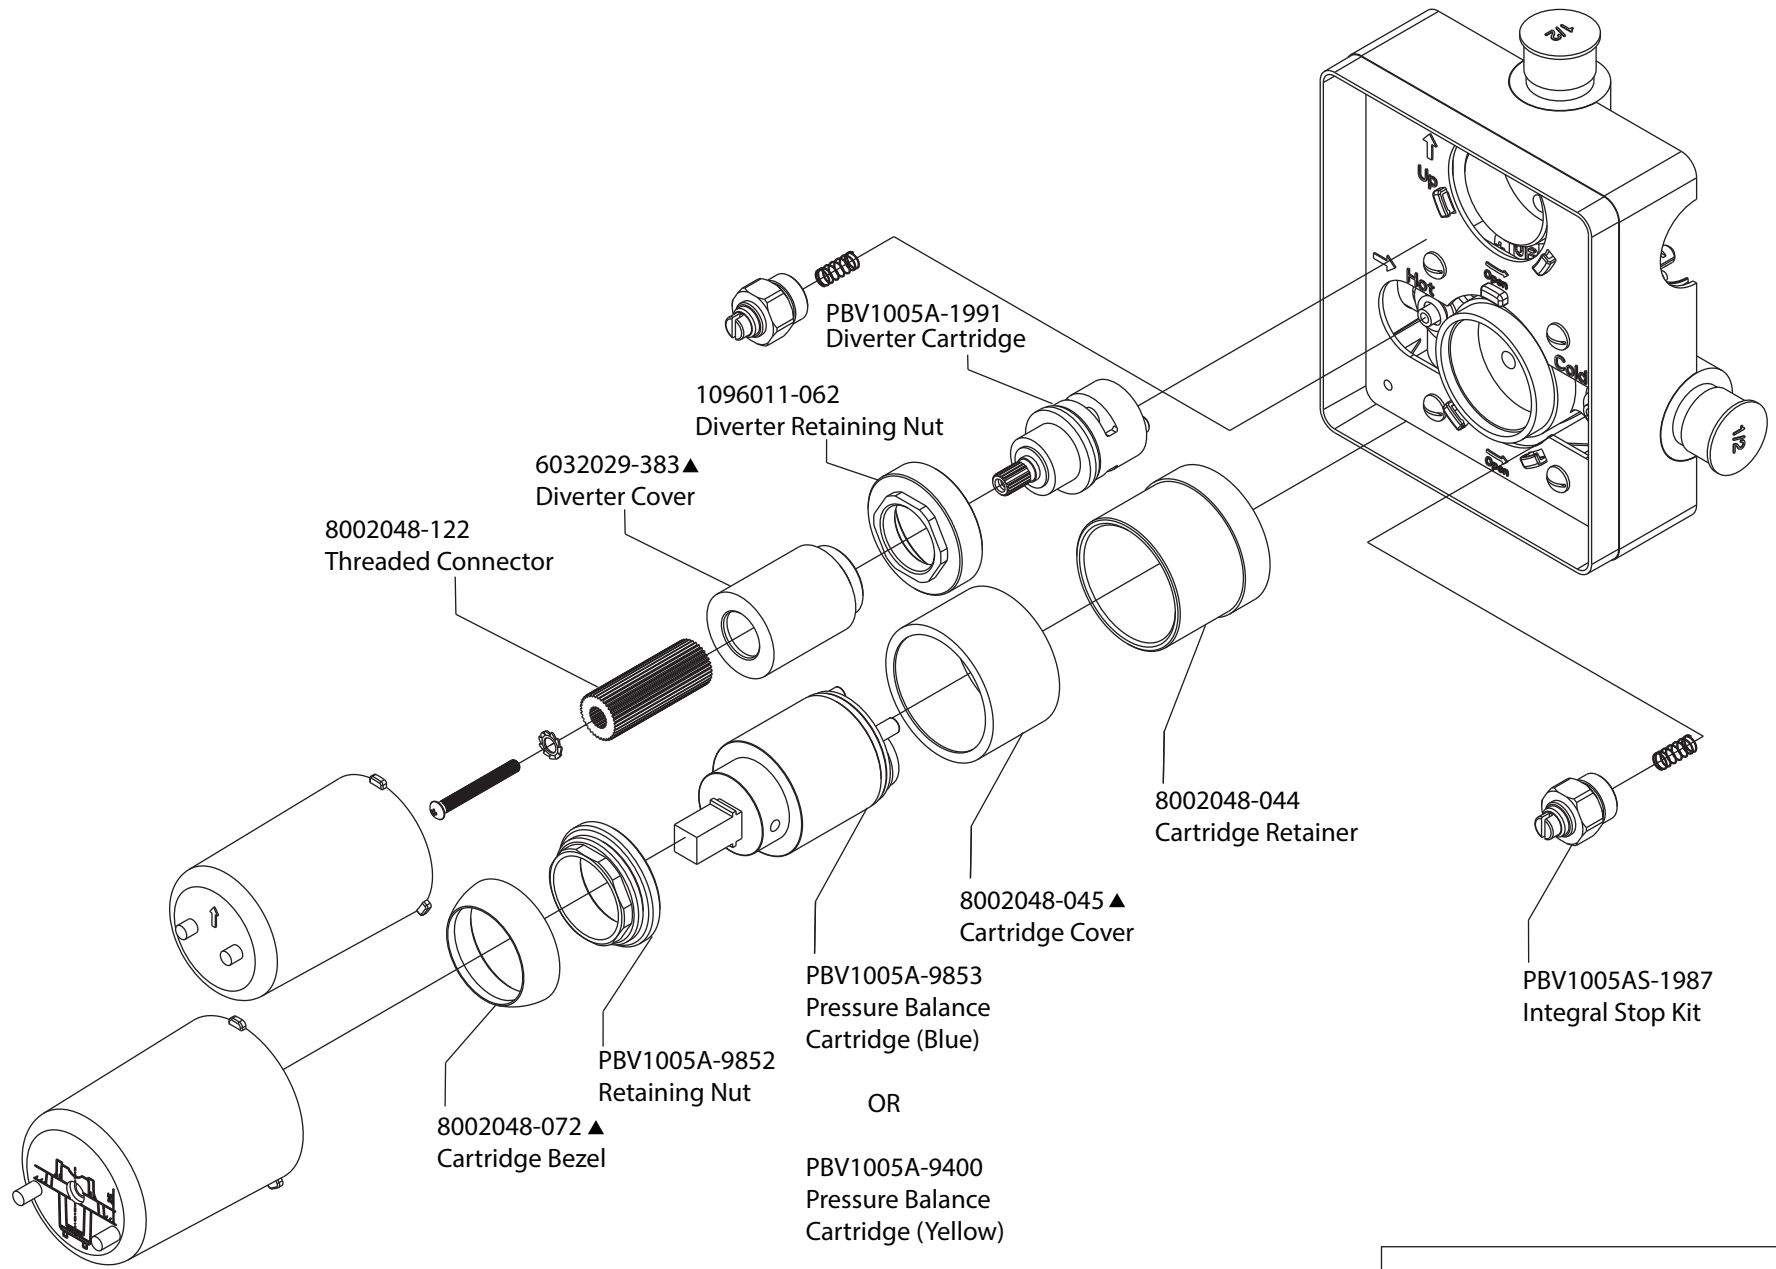

Product Parts Breakdown

Model No. 100.3200

Ver 2.53

isenberg[®] *by* **FLUSSO**
LUXURY PLUMBING FIXTURES

Product Parts Breakdown

▲ Specify Finish

Model No. HSB.6R

Ver 2.53

isenberg[®] *by* **FLUSSO**
LUXURY PLUMBING FIXTURES

Product Parts Breakdown

▲ Specify Finish

Model No. HS1030

Ver 2.53

isenberg[®] *by* **FLUSSO**
LUXURY PLUMBING FIXTURES

Product Parts Breakdown

Model No. UF.2100T

Ver 2.53

Product Parts Breakdown

Model No. PBV1005A	Ver 2.54
isenberg [®] <i>by</i> FLUSSO LUXURY PLUMBING FIXTURES	

Product Parts Breakdown

(Obsolete)

Model No. PBV1005A **Ver** 2.54

Product Parts Breakdown

Model No. 100.2300

Ver 2.55

isenberg® *by* **FLUSSO**
LUXURY PLUMBING FIXTURES