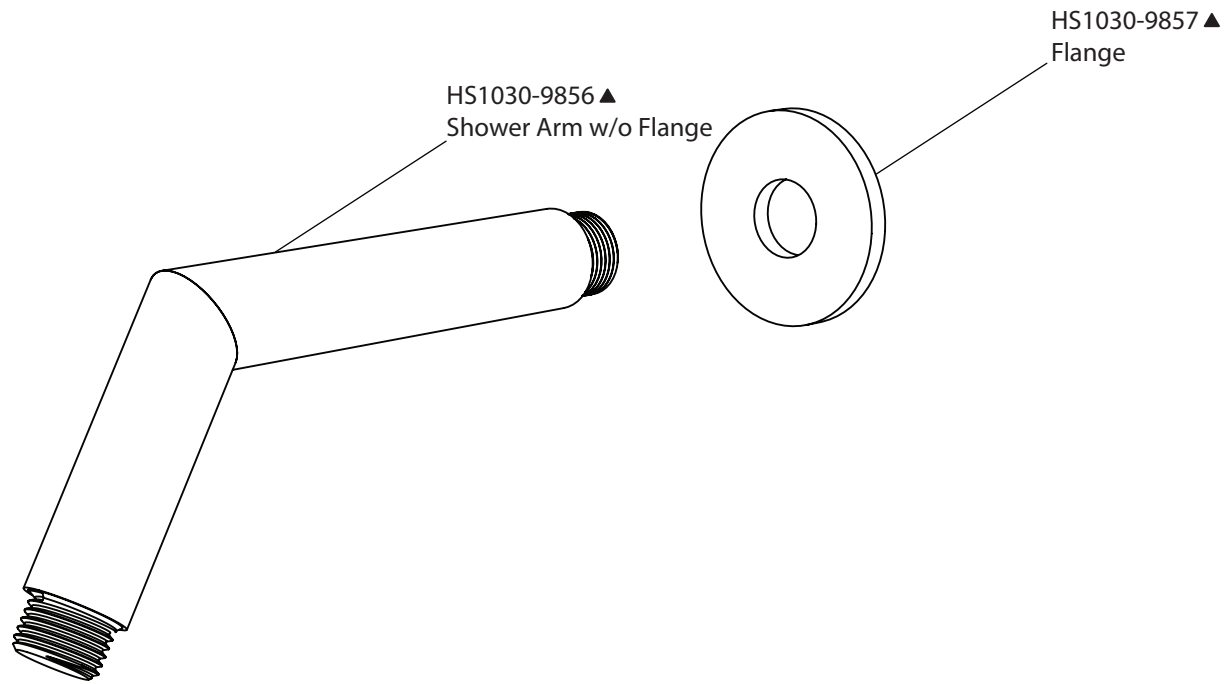

Product Parts Breakdown

Model No. 100.3200

Ver 2.53

isenberg[®] *by* **FLUSSO**
LUXURY PLUMBING FIXTURES

Product Parts Breakdown

▲ Specify Finish

Model No. HSB.6R

Ver 2.53

isenberg[®] *by* **FLUSSO**
LUXURY PLUMBING FIXTURES

Product Parts Breakdown

▲ Specify Finish

Model No. HS1030

Ver 2.53

isenberg[®] *by* **FLUSSO**
LUXURY PLUMBING FIXTURES

Product Parts Breakdown

Model No. UF.2100T

Ver 2.53

Product Parts Breakdown

Model No. PBV1005A	Ver 2.54
isenberg [®] <i>by</i> FLUSSO LUXURY PLUMBING FIXTURES	

Product Parts Breakdown

(Obsolete)

Model No. PBV1005A **Ver** 2.54

Product Parts Breakdown

Model No. 100.2300

Ver 2.55

isenberg® *by* **FLUSSO**
LUXURY PLUMBING FIXTURES