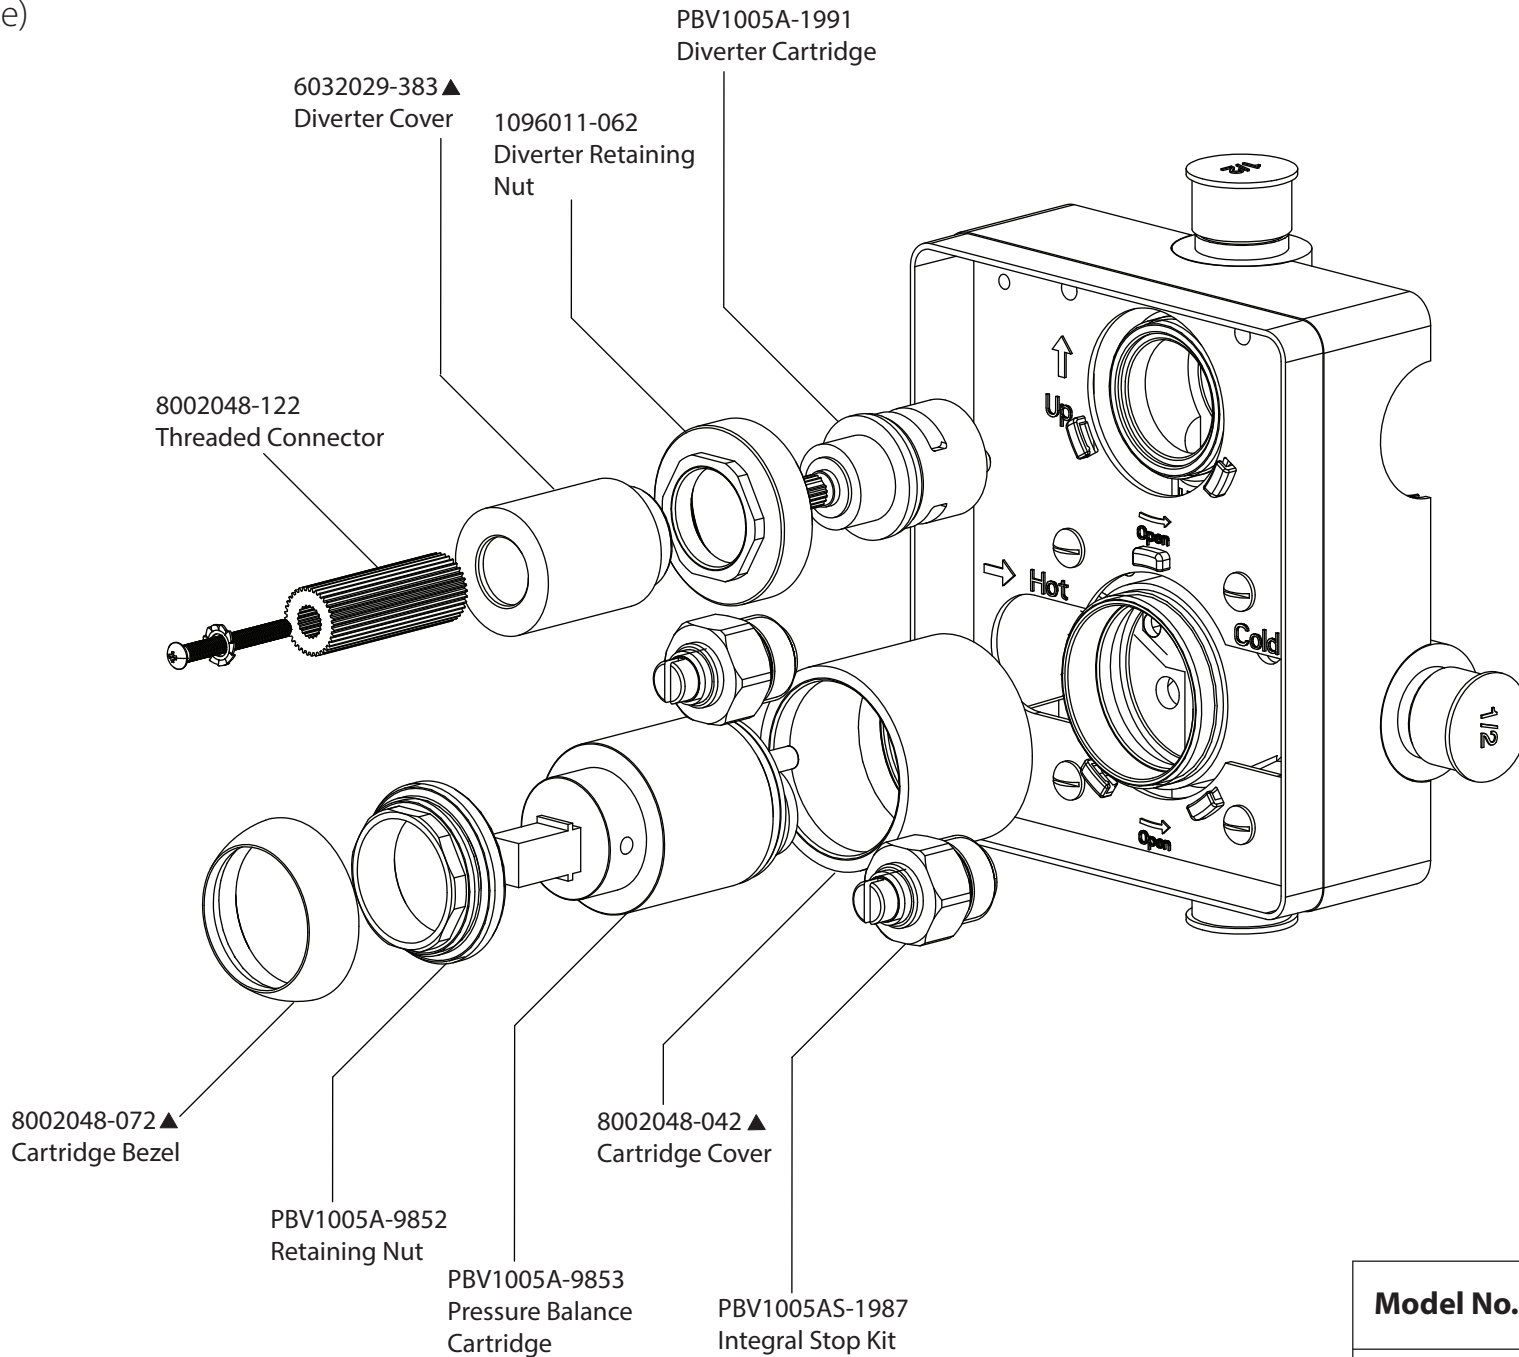

# Product Parts Breakdown

**Model No.** UF.2100T

**Ver** 2.53

**isenberg**® *by* **FLUSSO**  
LUXURY PLUMBING FIXTURES

# Product Parts Breakdown

**Model No.** PBV1005A      **Ver** 2.54

# Product Parts Breakdown

(Obsolete)

**Model No.** PBV1005A      **Ver** 2.54

# Product Parts Breakdown

▲ Specify Finish

**Model No.** HS1004H

**Ver** 2.55

**isenberg**<sup>®</sup> *by* **FLUSSO**  
LUXURY PLUMBING FIXTURES