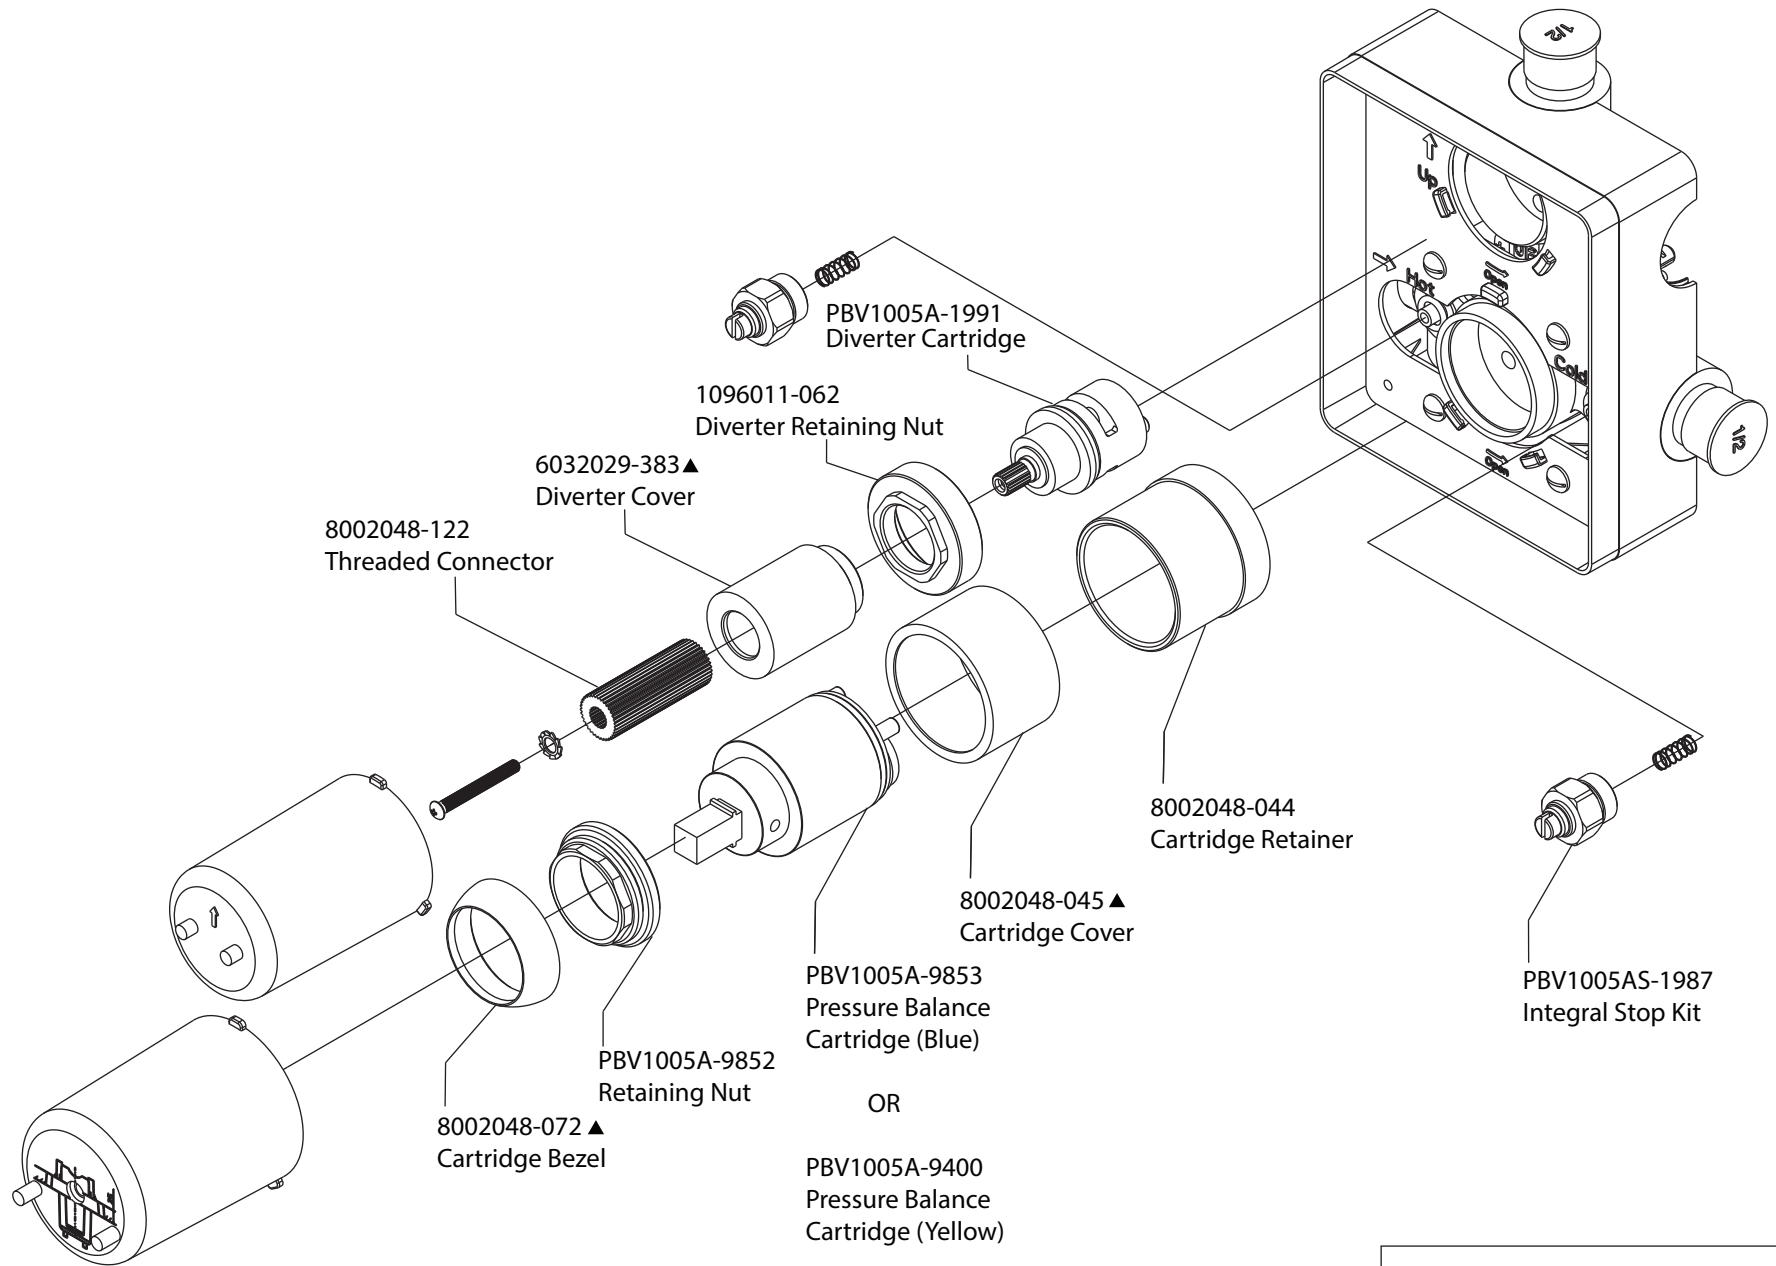

# Product Parts Breakdown

**Model No.** UF.2100T

**Ver** 2.53

**isenberg**® *by* **FLUSSO**  
LUXURY PLUMBING FIXTURES

# Product Parts Breakdown

**Model No.** PBV1005A      **Ver** 2.54

# Product Parts Breakdown

(Obsolete)

**Model No.** PBV1005A      **Ver** 2.54