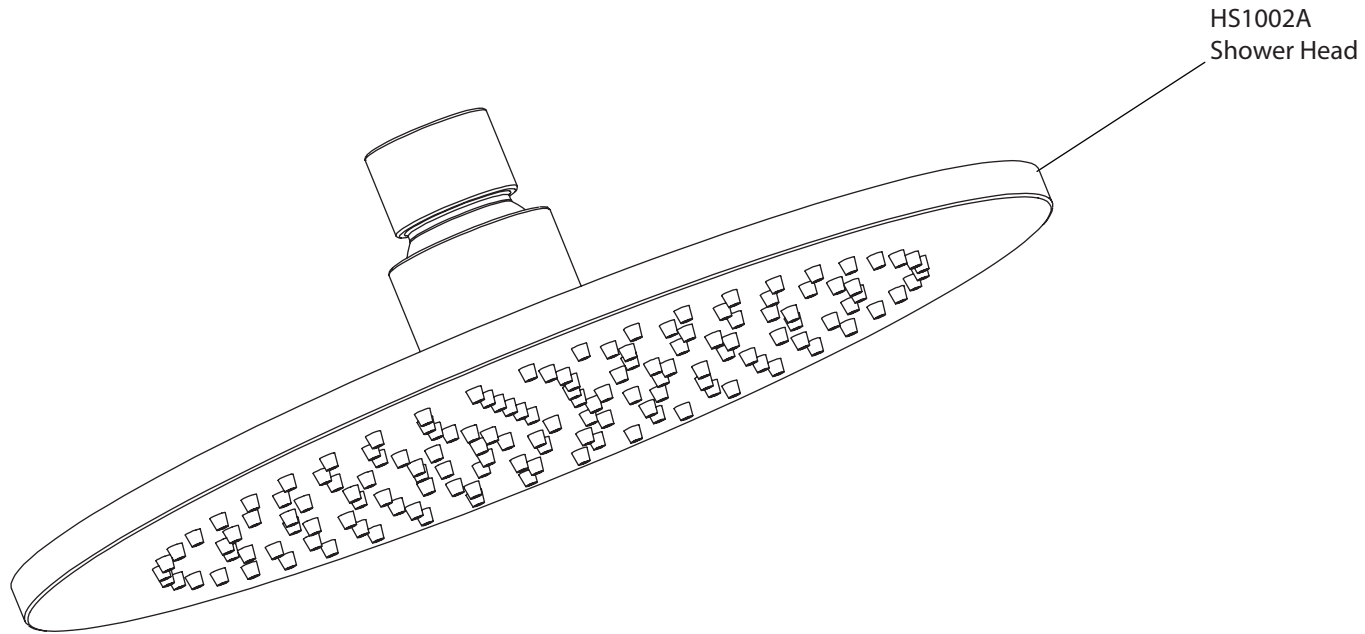

Product Parts Breakdown

▲ Specify Finish

Model No. 100.3300

Ver 2.53

isenberg[®] *by* **FLUSSO**
LUXURY PLUMBING FIXTURES

Product Parts Breakdown

▲ Specify Finish

HS1002A
Shower Head

Model No. HS1002A

Ver 2.53

isenberg[®] *by* **FLUSSO**
LUXURY PLUMBING FIXTURES

Product Parts Breakdown

▲ Specify Finish

Model No. HS1002SA

Ver 2.53

isenberg[®] *by* **FLUSSO**
LUXURY PLUMBING FIXTURES

Product Parts Breakdown

Model No. UF.2100T

Ver 2.53

isenberg® *by* **FLUSSO**
LUXURY PLUMBING FIXTURES

Product Parts Breakdown

Model No. PBV1005A **Ver** 2.54

Product Parts Breakdown

(Obsolete)

Model No. PBV1005A	Ver 2.54
isenberg ® <i>by</i> FLUSSO LUXURY PLUMBING FIXTURES	

Product Parts Breakdown

▲ Specify Finish

Model No. HS1004H

Ver 2.55

isenberg[®] *by* **FLUSSO**
LUXURY PLUMBING FIXTURES

Product Parts Breakdown