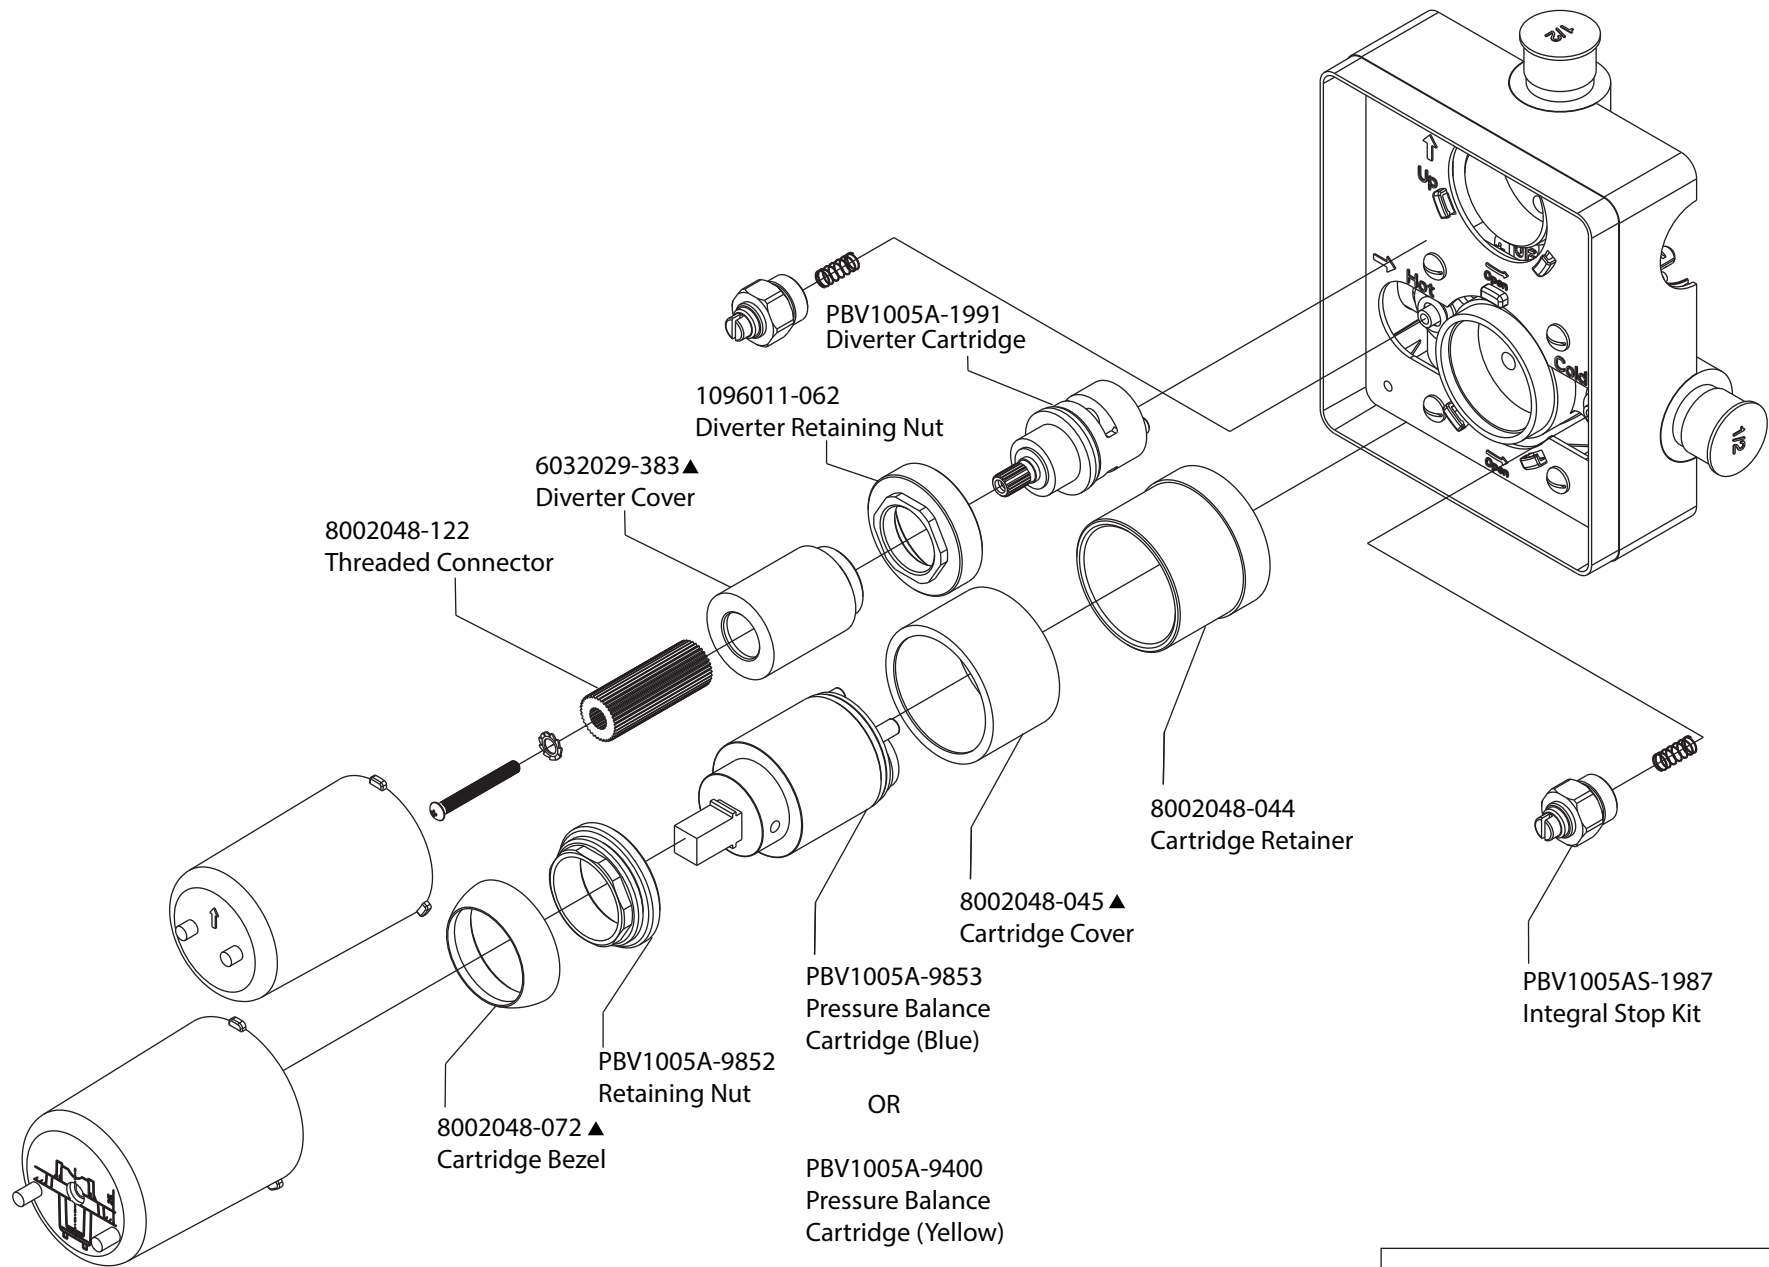

Product Parts Breakdown

▲ Specify Finish

Model No. 100.3300

Ver 2.53

isenberg[®] *by* **FLUSSO**
LUXURY PLUMBING FIXTURES

Product Parts Breakdown

▲ Specify Finish

HS1002A
Shower Head

Product Parts Breakdown

Model No. UF.2100T

Ver 2.53

isenberg® *by* **FLUSSO**
LUXURY PLUMBING FIXTURES

Product Parts Breakdown

Model No. PBV1005A **Ver** 2.54

Product Parts Breakdown

(Obsolete)

Model No. PBV1005A	Ver 2.54
isenberg ® <i>by</i> FLUSSO LUXURY PLUMBING FIXTURES	

Product Parts Breakdown

▲ Specify Finish

Model No. HS1004H

Ver 2.55

isenberg[®] *by* **FLUSSO**
LUXURY PLUMBING FIXTURES

Product Parts Breakdown