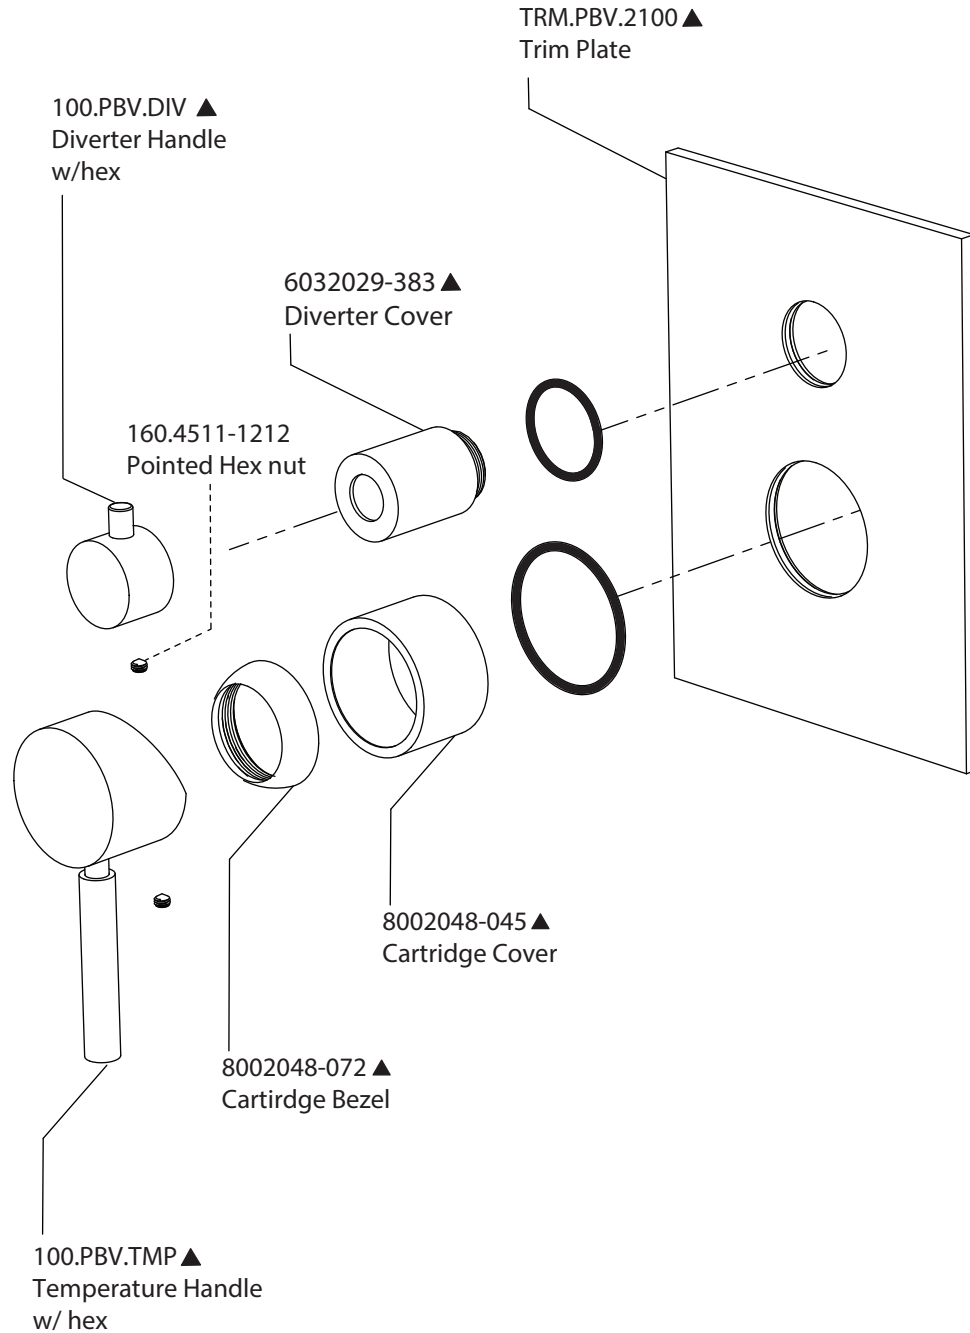

Product Parts Breakdown

▲ Specify Finish

Model No. 100.3300

Ver 2.53

isenberg[®] *by* **FLUSSO**
LUXURY PLUMBING FIXTURES

Product Parts Breakdown

▲ Specify Finish

HS1002A
Shower Head

Model No. HS1002A

Ver 2.53

isenberg[®] *by* **FLUSSO**
LUXURY PLUMBING FIXTURES

Product Parts Breakdown

▲ Specify Finish

Model No. HS1002SA

Ver 2.53

isenberg[®] *by* **FLUSSO**
LUXURY PLUMBING FIXTURES

Product Parts Breakdown

Model No. UF.2100T

Ver 2.53

isenberg® *by* **FLUSSO**
LUXURY PLUMBING FIXTURES

Product Parts Breakdown

Model No. PBV1005A **Ver** 2.54

Product Parts Breakdown

(Obsolete)