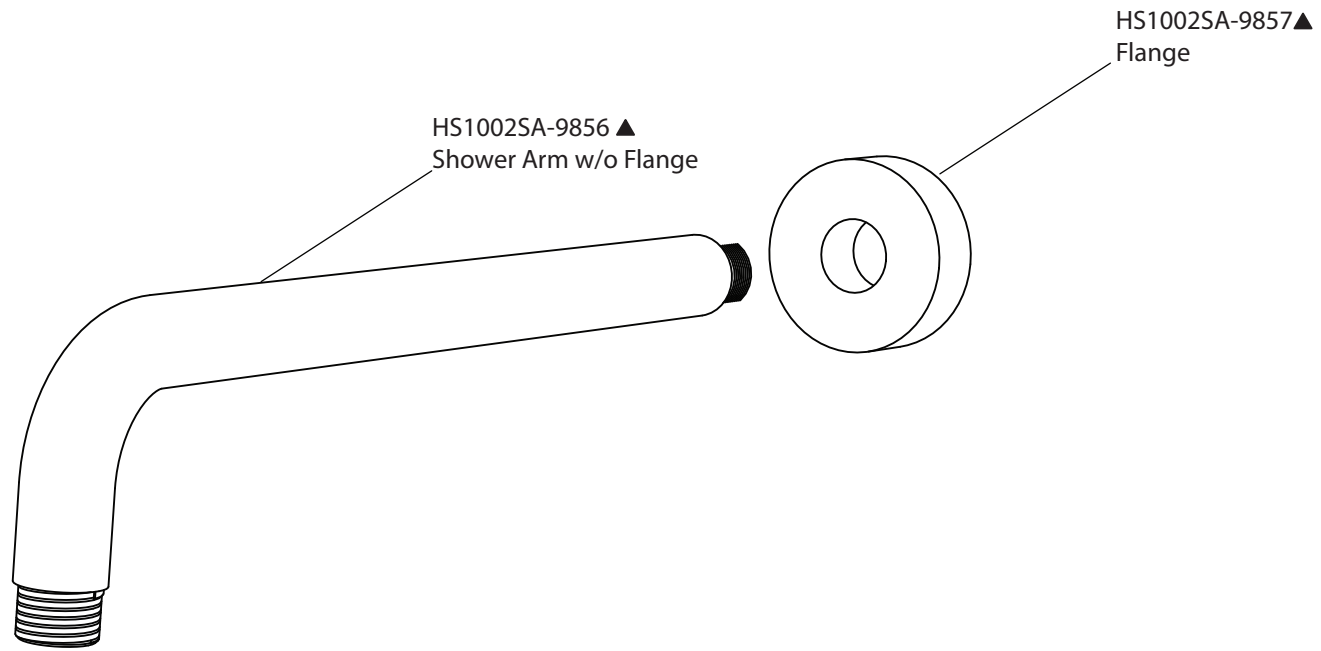

Product Parts Breakdown

▲ Specify Finish

Model No. 100.3300

Ver 2.53

isenberg[®] *by* **FLUSSO**
LUXURY PLUMBING FIXTURES

Product Parts Breakdown

▲ Specify Finish

HS1002A
Shower Head

Model No. HS1002A

Ver 2.53

isenberg[®] *by* **FLUSSO**
LUXURY PLUMBING FIXTURES

Product Parts Breakdown

▲ Specify Finish

Model No. HS1002SA

Ver 2.53

isenberg[®] *by* **FLUSSO**
LUXURY PLUMBING FIXTURES

Product Parts Breakdown

Model No. UF.2100T

Ver 2.53

isenberg® *by* **FLUSSO**
LUXURY PLUMBING FIXTURES

Product Parts Breakdown

Model No. PBV1005A **Ver** 2.54

Product Parts Breakdown

(Obsolete)

Model No. PBV1005A	Ver 2.54
isenberg ® <i>by</i> FLUSSO LUXURY PLUMBING FIXTURES	

Product Parts Breakdown

▲ Specify Finish

Model No. HS1004H

Ver 2.55

isenberg[®] *by* **FLUSSO**
LUXURY PLUMBING FIXTURES

Product Parts Breakdown