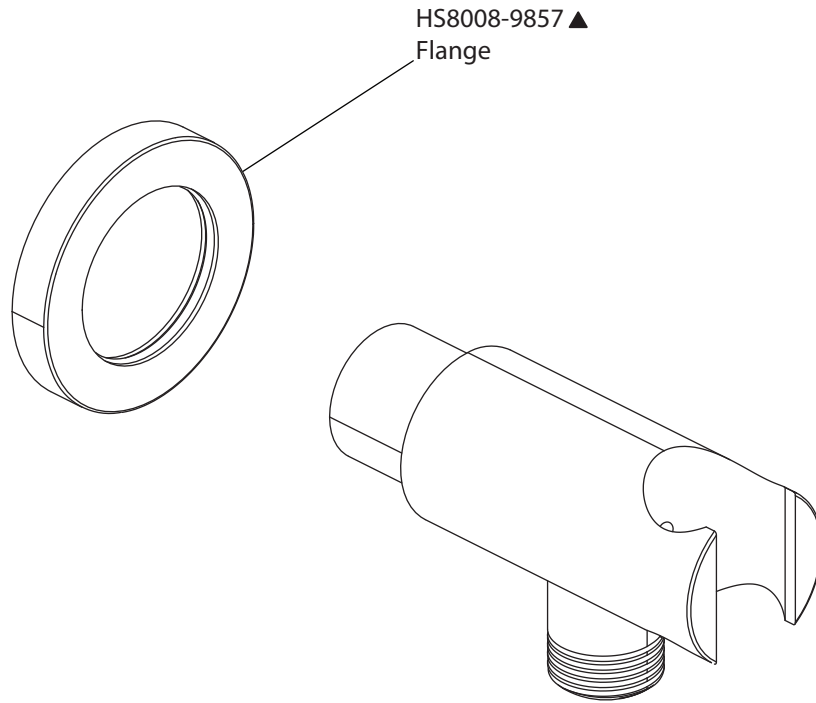

Product Parts Breakdown

▲ Specify Finish

Model No. 100.3300

Ver 2.53

isenberg[®] *by* **FLUSSO**
LUXURY PLUMBING FIXTURES

Product Parts Breakdown

▲ Specify Finish

HS1002A
Shower Head

Product Parts Breakdown

Model No. UF.2100T

Ver 2.53

isenberg® *by* **FLUSSO**
LUXURY PLUMBING FIXTURES

Product Parts Breakdown

Model No. PBV1005A **Ver** 2.54

Product Parts Breakdown

(Obsolete)

Model No. PBV1005A	Ver 2.54
isenberg ® <i>by</i> FLUSSO LUXURY PLUMBING FIXTURES	

Product Parts Breakdown

▲ Specify Finish

Model No. HS1004H

Ver 2.55

isenberg[®] *by* **FLUSSO**
LUXURY PLUMBING FIXTURES

Product Parts Breakdown

Model No. HS8008

Ver 2.54

isenberg[®] *by* **FLUSSO**
LUXURY PLUMBING FIXTURES

Product Parts Breakdown

▲ Specify Finish

Model No. SP.150EM

Ver 2.54

isenberg[®] *by* **FLUSSO**
LUXURY PLUMBING FIXTURES