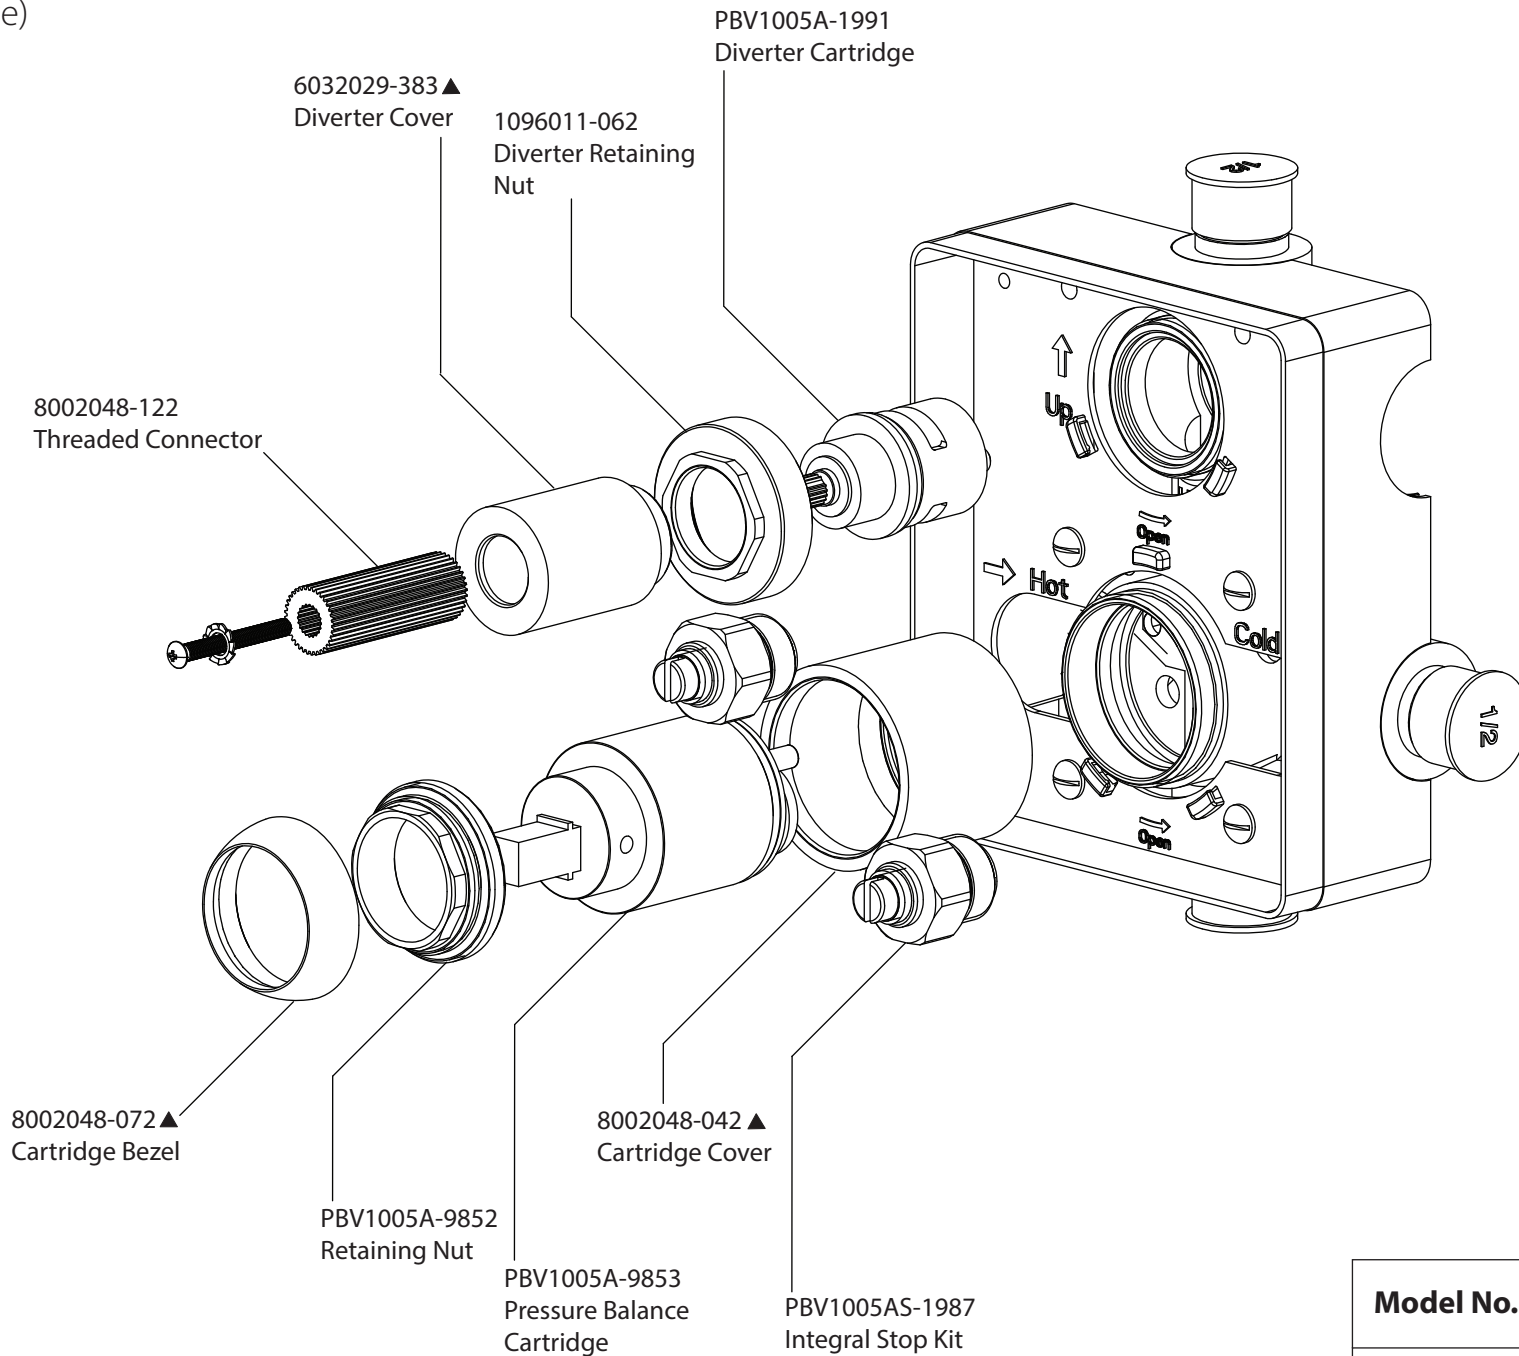

Product Parts Breakdown

▲ Specify Finish

Model No. 100.3300

Ver 2.53

isenberg[®] *by* **FLUSSO**
LUXURY PLUMBING FIXTURES

Product Parts Breakdown

▲ Specify Finish

HS1002A
Shower Head

Product Parts Breakdown

Model No. UF.2100T

Ver 2.53

isenberg® *by* **FLUSSO**
LUXURY PLUMBING FIXTURES

Product Parts Breakdown

Model No. PBV1005A **Ver** 2.54

Product Parts Breakdown

(Obsolete)

Model No. PBV1005A	Ver 2.54
isenberg ® <i>by</i> FLUSSO LUXURY PLUMBING FIXTURES	

Product Parts Breakdown

▲ Specify Finish

Model No. HS1004H

Ver 2.55

isenberg[®] *by* **FLUSSO**
LUXURY PLUMBING FIXTURES

Product Parts Breakdown

Model No. HS8008

Ver 2.54

isenberg[®] *by* **FLUSSO**
LUXURY PLUMBING FIXTURES

Product Parts Breakdown

▲ Specify Finish

Model No. SP.150EM

Ver 2.54

isenberg[®] *by* **FLUSSO**
LUXURY PLUMBING FIXTURES