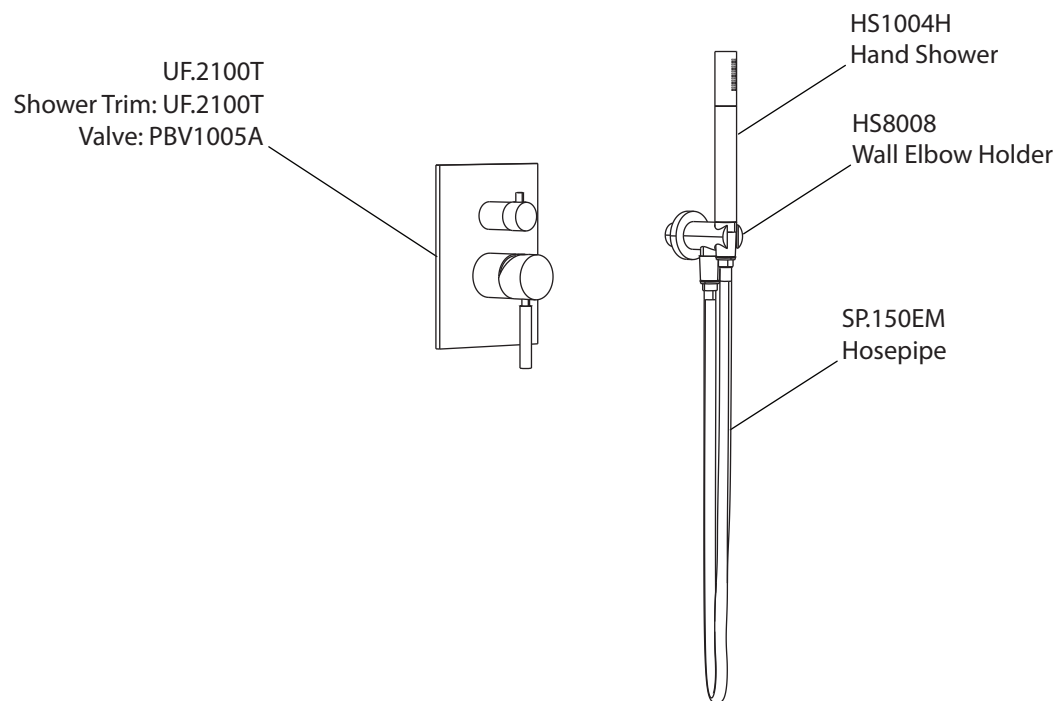

Product Parts Breakdown

▲ Specify Finish

Model No. 100.3300

Ver 2.53

isenberg[®] *by* **FLUSSO**
LUXURY PLUMBING FIXTURES

Product Parts Breakdown

▲ Specify Finish

HS1002A
Shower Head

Model No. HS1002A

Ver 2.53

isenberg[®] *by* **FLUSSO**
LUXURY PLUMBING FIXTURES

Product Parts Breakdown

▲ Specify Finish

Model No. HS1002SA

Ver 2.53

isenberg[®] *by* **FLUSSO**
LUXURY PLUMBING FIXTURES

Product Parts Breakdown

Model No. UF.2100T

Ver 2.53

isenberg® *by* **FLUSSO**
LUXURY PLUMBING FIXTURES

Product Parts Breakdown

Model No. PBV1005A **Ver** 2.54

Product Parts Breakdown

(Obsolete)