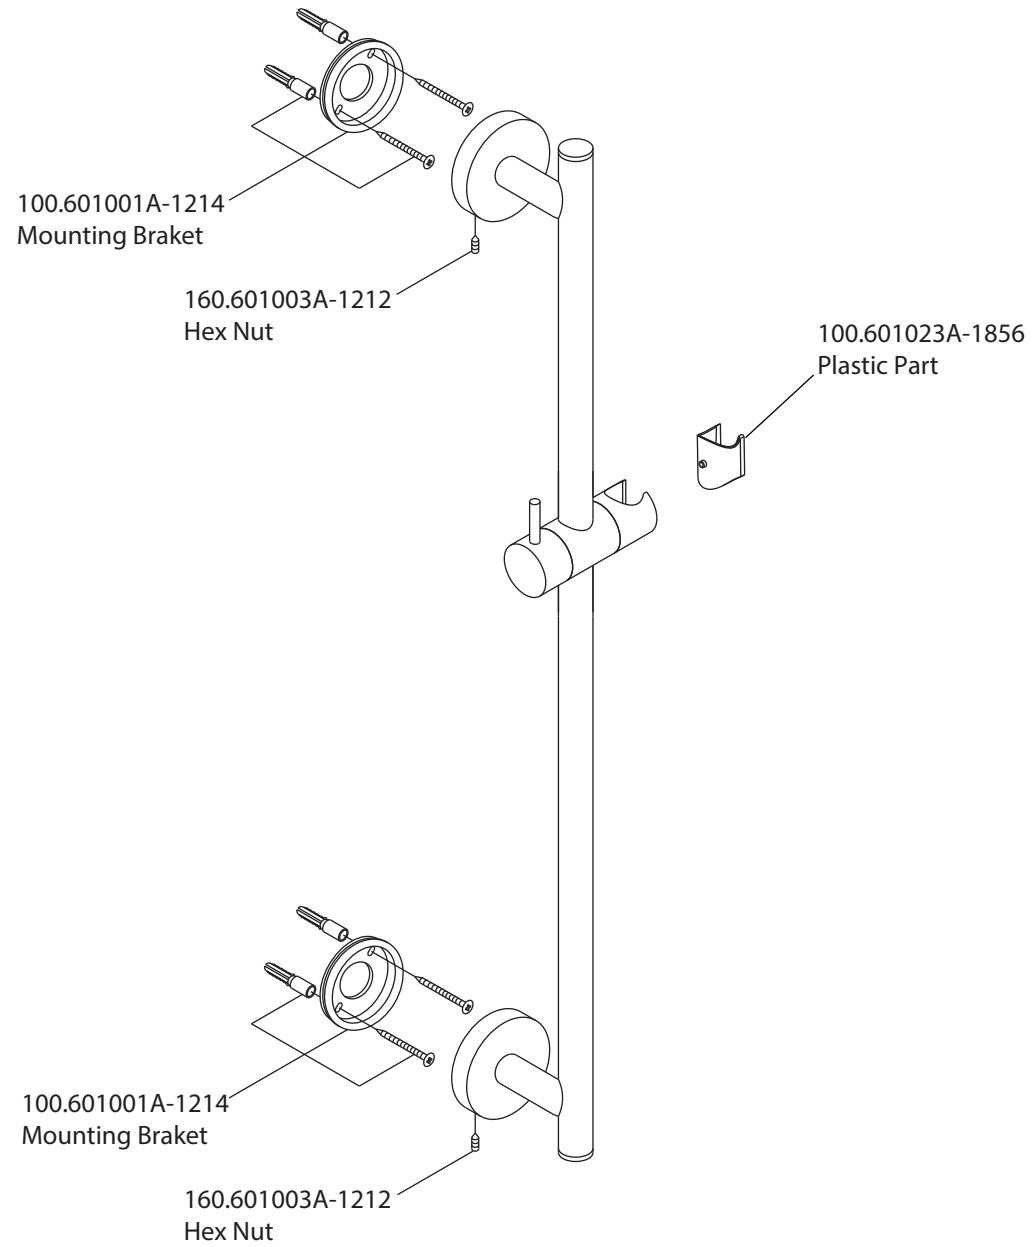

# Product Parts Breakdown

▲ Specify Finish

**isenberg**  
innovation+design

HS1004H

Ver 2.55

# Product Parts Breakdown

**isenberg**  
innovation+design

100.601001A