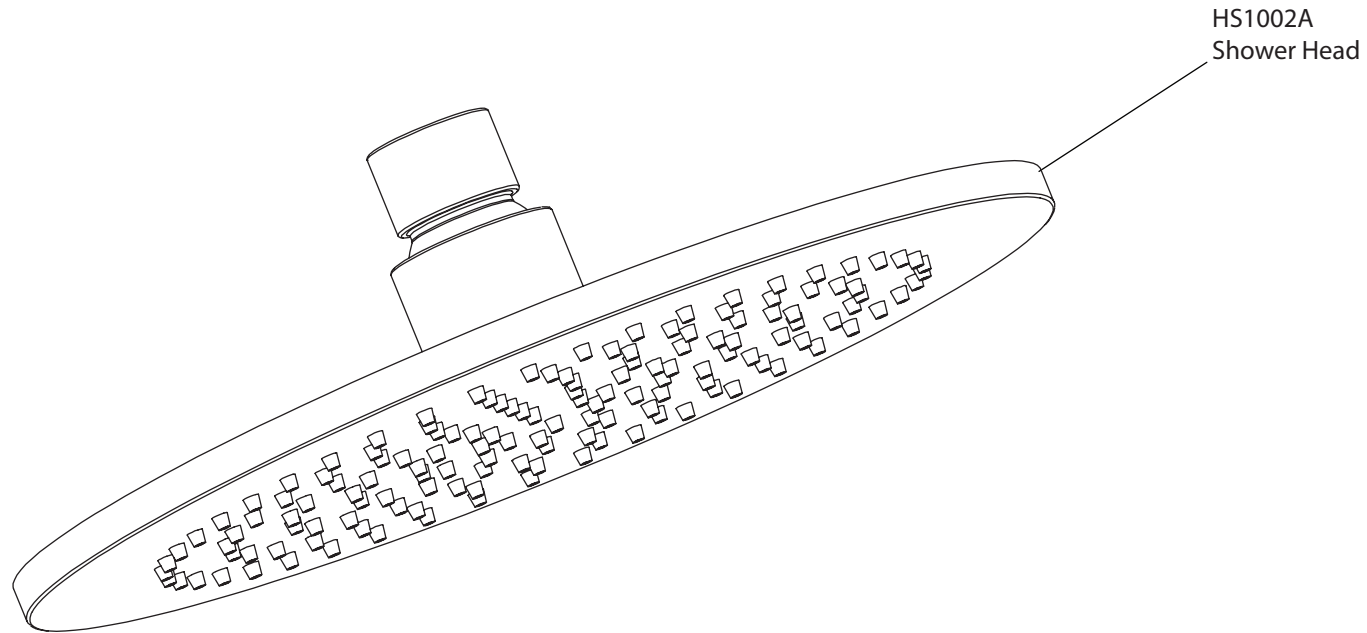

# Product Parts Breakdown

**isenberg**  
innovation+design

100.3350

Ver 2.53

# Product Parts Breakdown

▲ Specify Finish

HS1002A  
Shower Head

**isenberg**  
innovation+design

HS1002A

Ver 2.53

# Product Parts Breakdown

▲ Specify Finish

**isenberg**  
innovation+design

HS1002SA

Ver 2.53