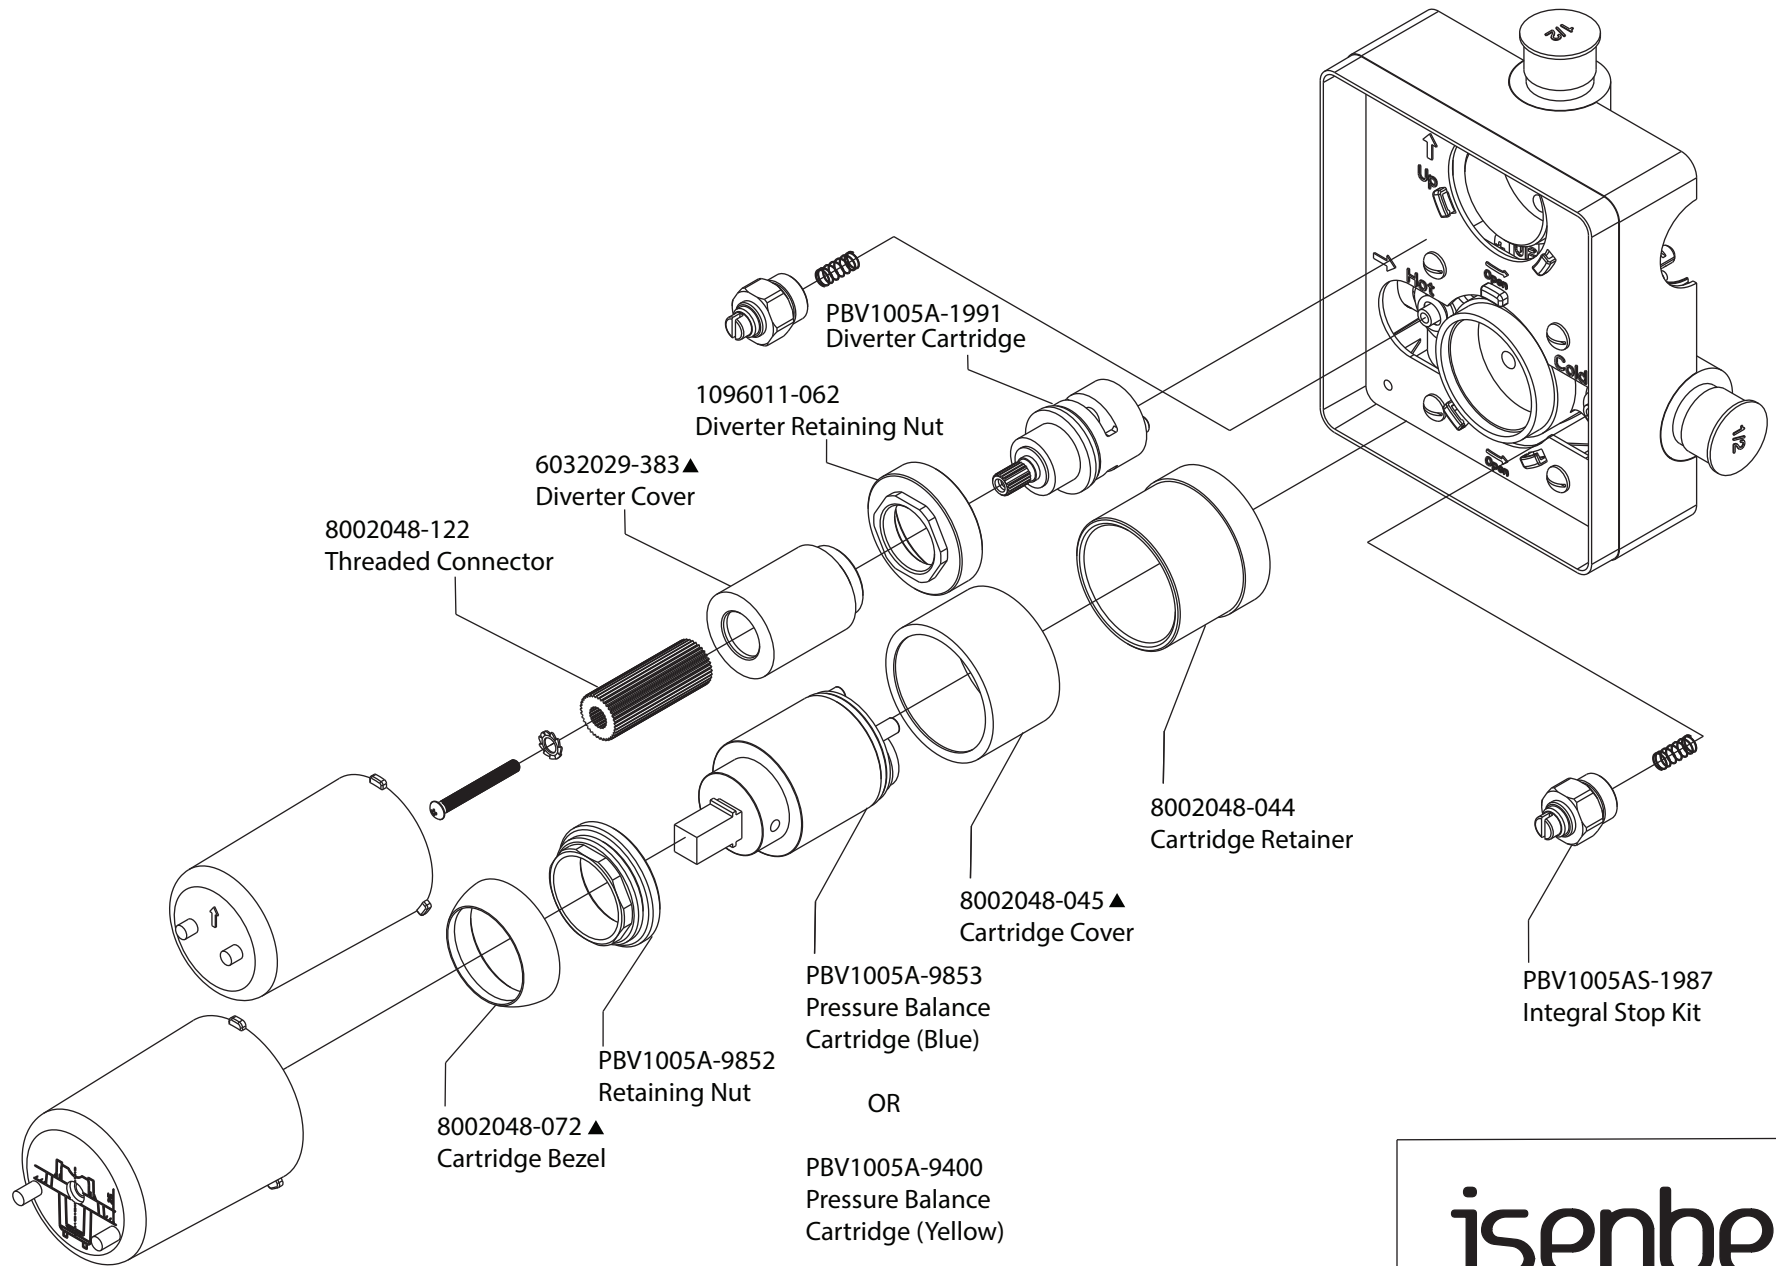

Product Parts Breakdown

isenberg
innovation+design

PBV1005A