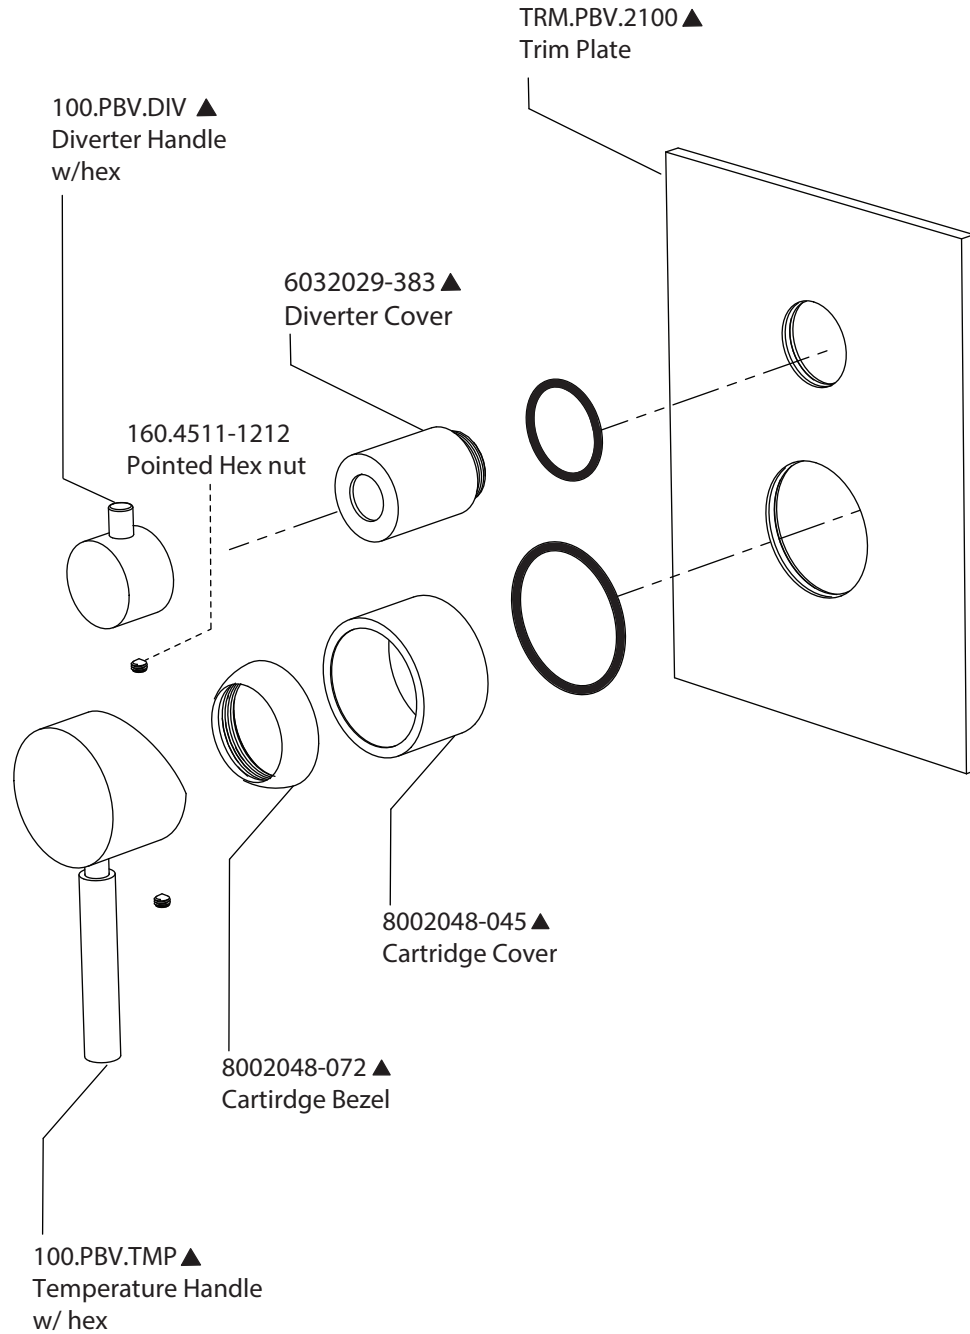

Product Parts Breakdown

isenberg
innovation+design

UF.2100T