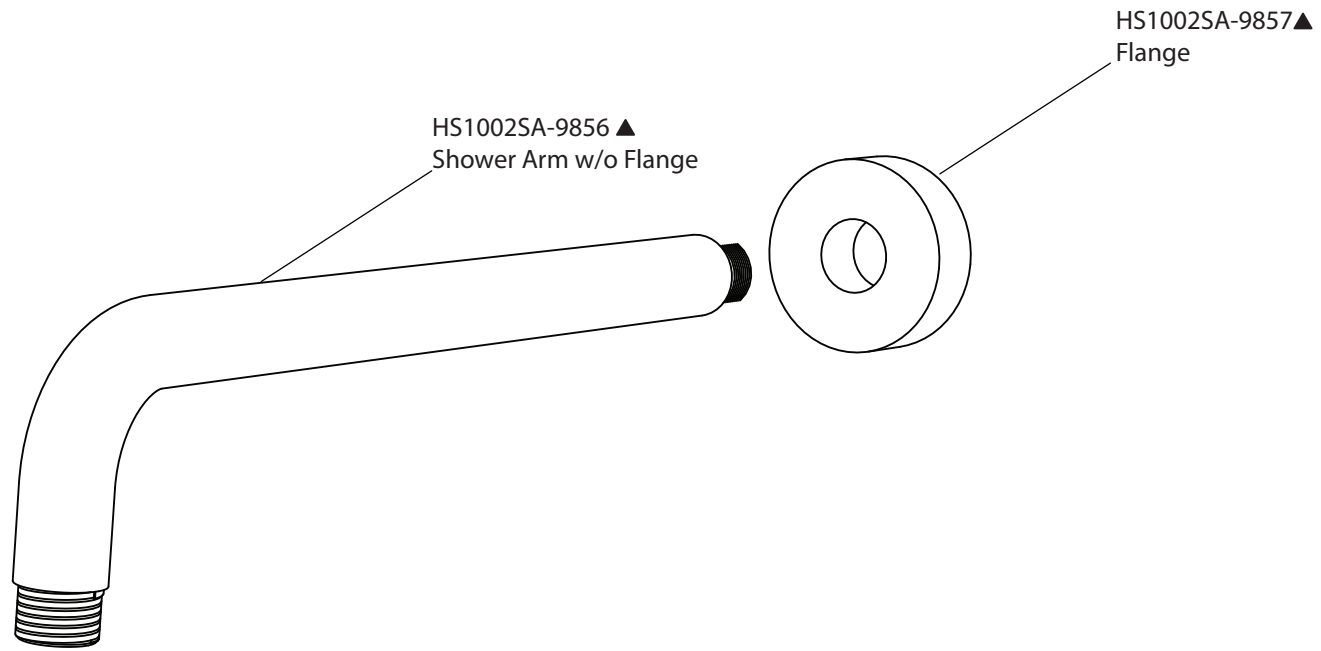

Product Parts Breakdown

▲ Specify Finish

isenberg
innovation+design

HS1002SA

Ver 2.53