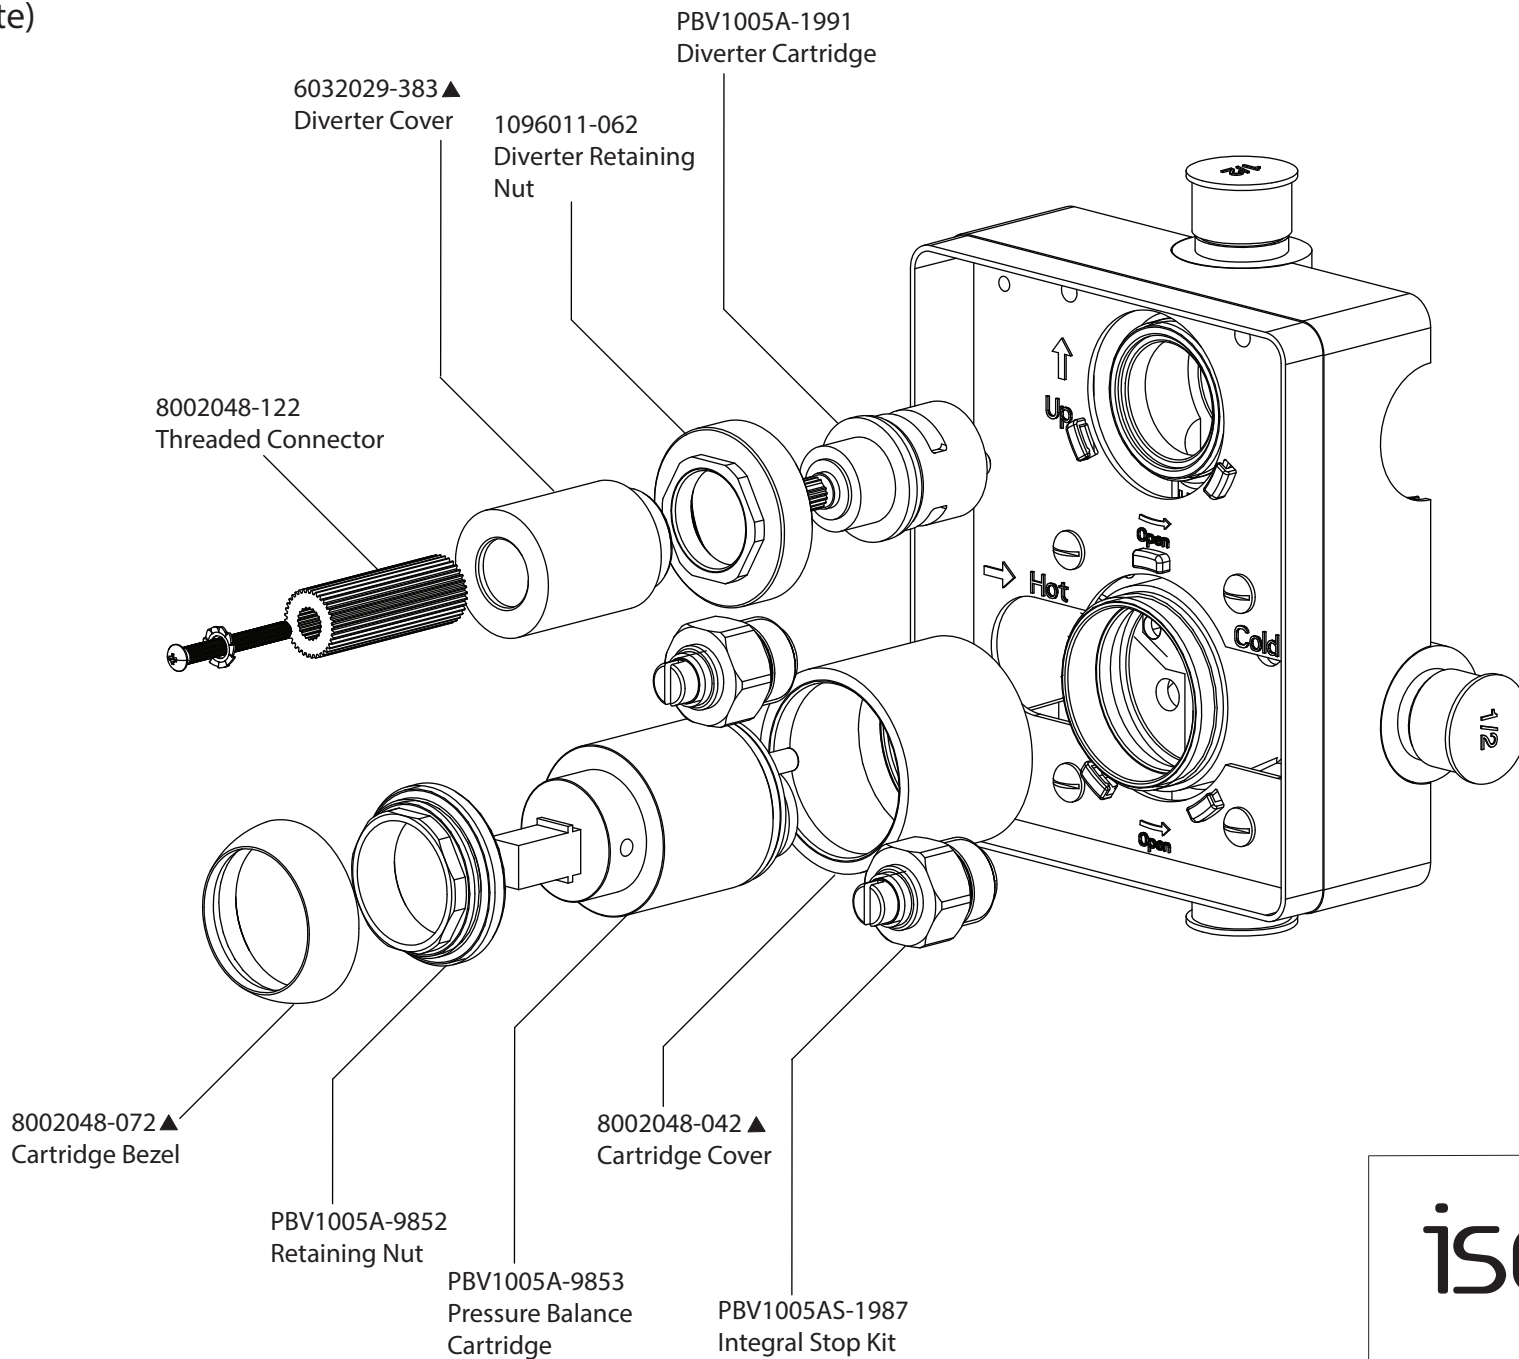

Product Parts Breakdown (Obsolete)