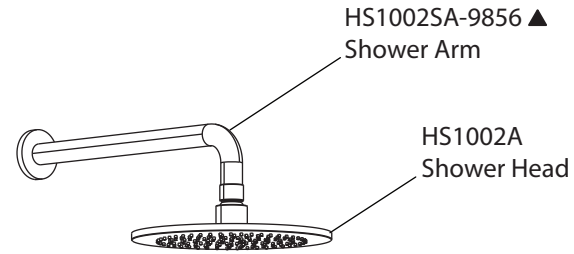

# Product Parts Breakdown

**isenberg**  
innovation+design

100.3350

Ver 2.53

# Product Parts Breakdown

▲ Specify Finish

HS1002A  
Shower Head

**isenberg**  
innovation+design

HS1002A

Ver 2.53