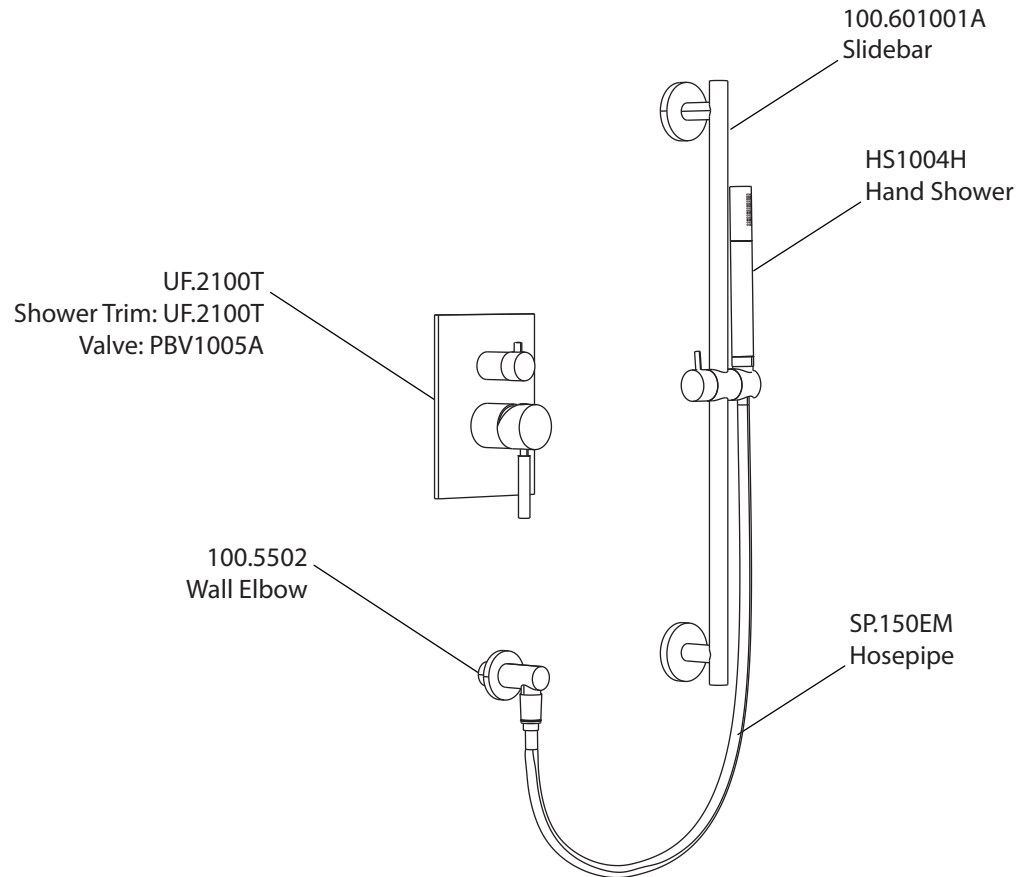

# Product Parts Breakdown

**isenberg**  
innovation+design

100.3350

Ver 2.53

# Product Parts Breakdown

▲ Specify Finish

HS1002A  
Shower Head

**isenberg**  
innovation+design

HS1002A

Ver 2.53