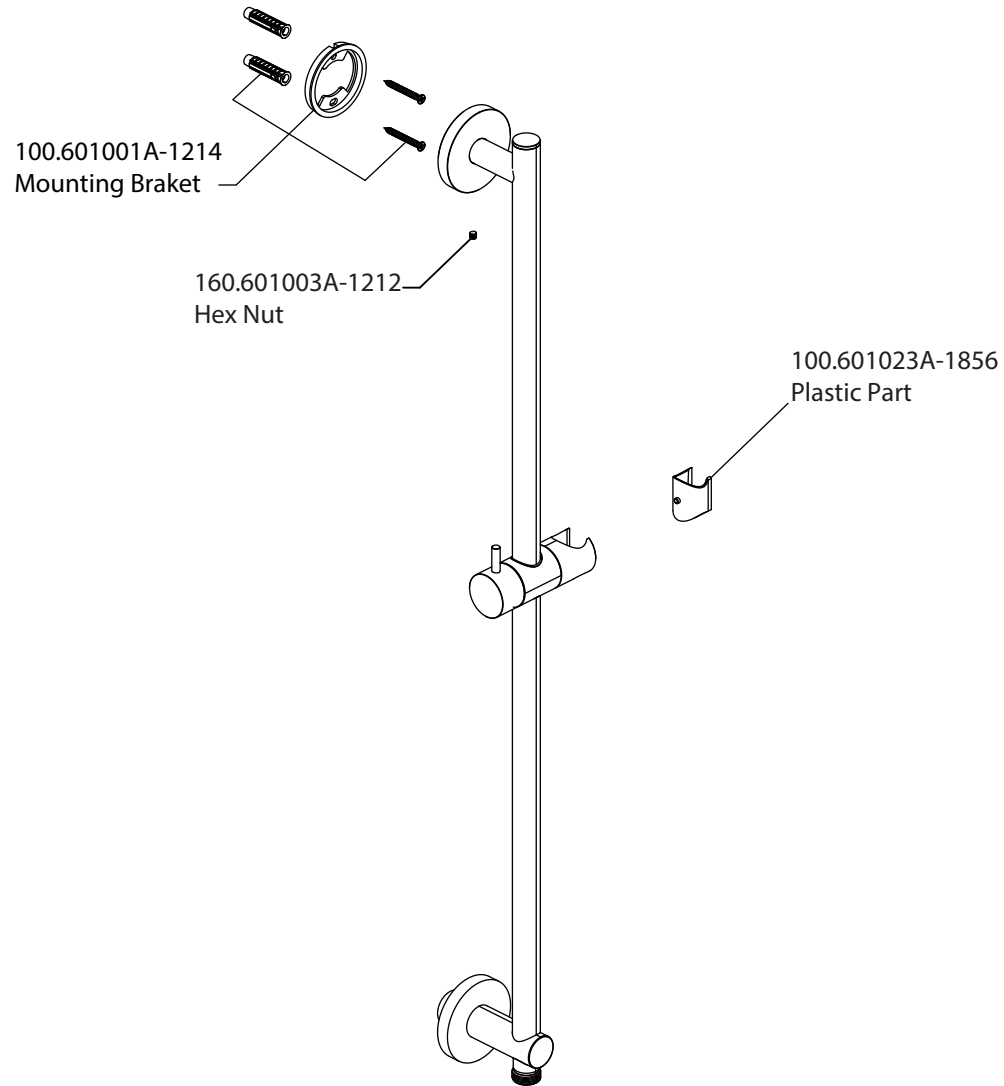

# Product Parts Breakdown

<b>Model No.</b> PBV1005A	<b>Ver</b> 2.54
<b>isenberg</b> <sup>®</sup> <i>by</i> <b>FLUSSO</b> LUXURY PLUMBING FIXTURES	

# Product Parts Breakdown

(Obsolete)

**Model No.** PBV1005A      **Ver** 2.54

# Product Parts Breakdown

▲ Specify Finish

**Model No.** HS1004H

**Ver** 2.55

**isenberg**<sup>®</sup> *by* **FLUSSO**  
LUXURY PLUMBING FIXTURES

# Product Parts Breakdown

**Model No.** 100.601023A **Ver** 2.54

**isenberg**<sup>®</sup> *by* **FLUSSO**  
LUXURY PLUMBING FIXTURES