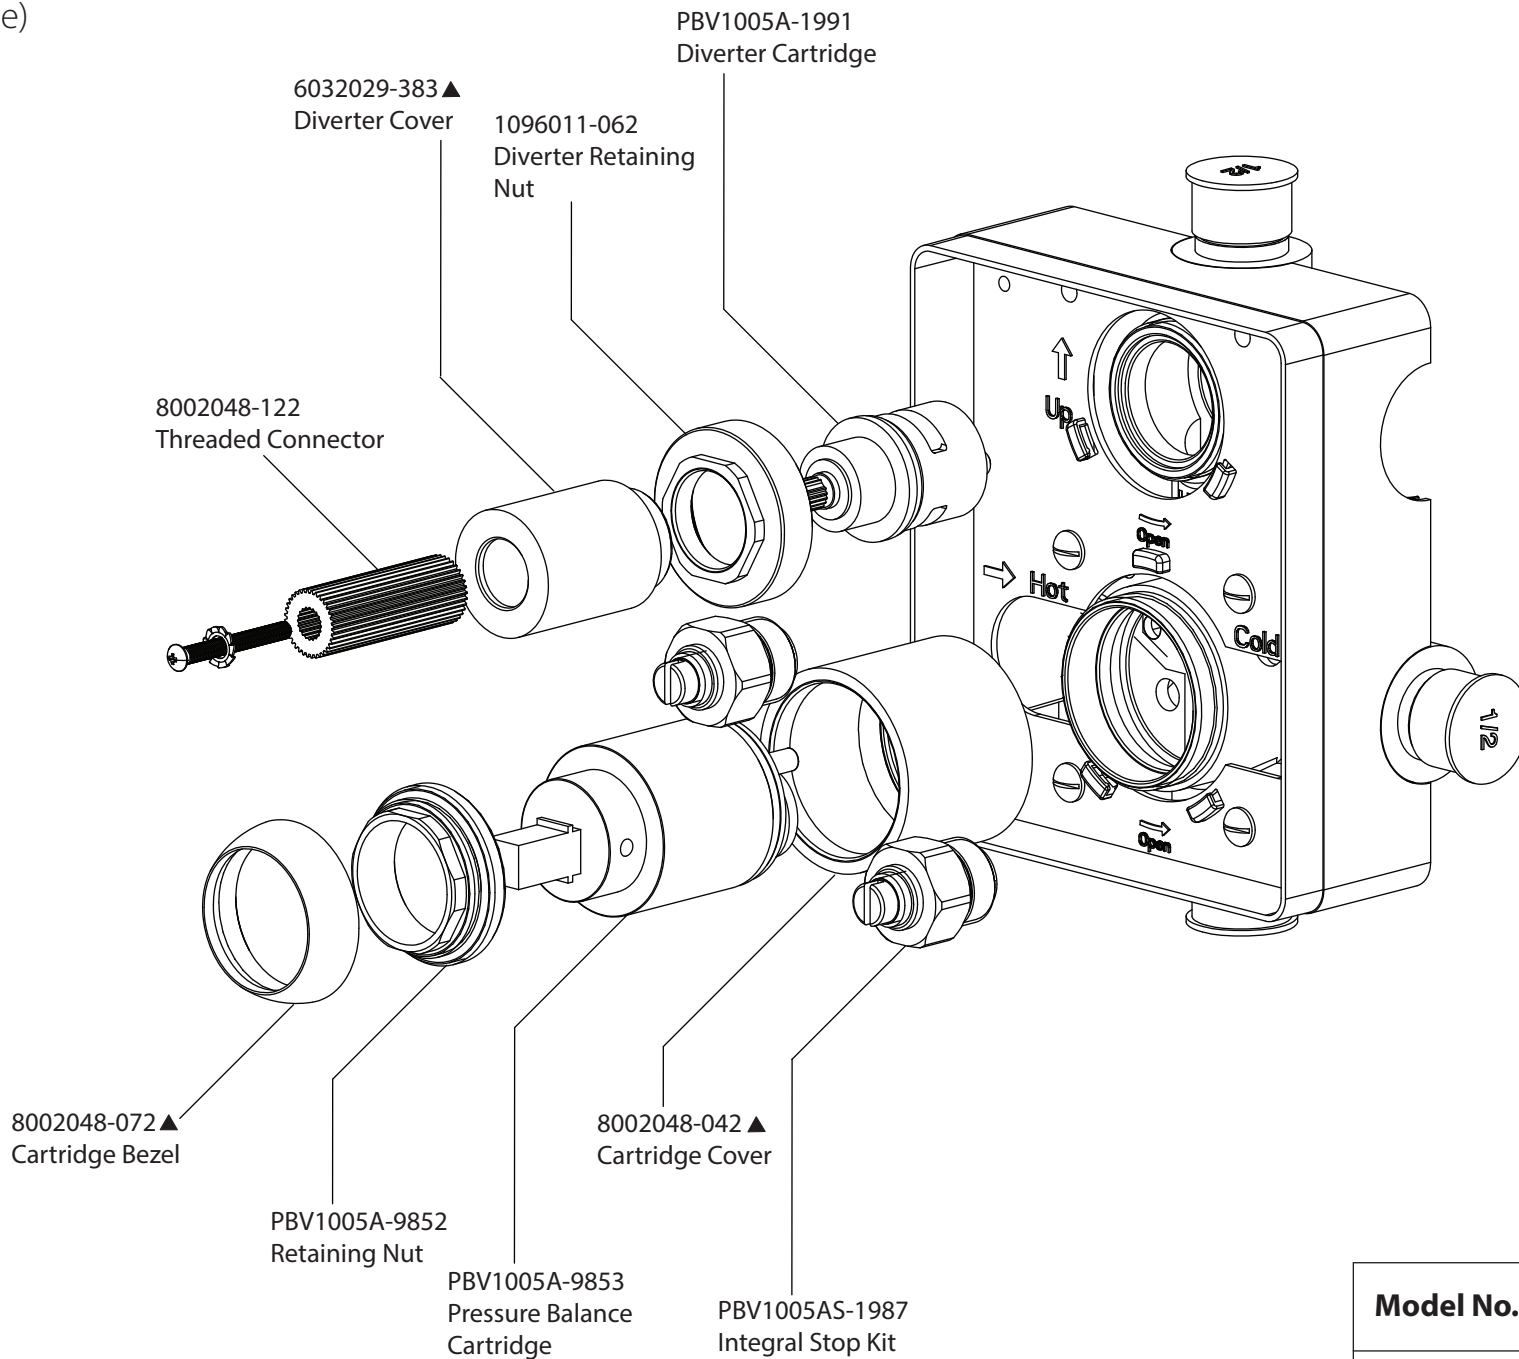

# Product Parts Breakdown

**Model No.** UF.2100T

**Ver** 2.53

**isenberg**® *by* **FLUSSO**  
LUXURY PLUMBING FIXTURES

# Product Parts Breakdown

<b>Model No.</b> PBV1005A	<b>Ver</b> 2.54
<b>isenberg</b> <sup>®</sup> <i>by</i> <b>FLUSSO</b> LUXURY PLUMBING FIXTURES	

# Product Parts Breakdown

(Obsolete)

**Model No.** PBV1005A      **Ver** 2.54

# Product Parts Breakdown

▲ Specify Finish

**Model No.** HS1004H

**Ver** 2.55

**isenberg**<sup>®</sup> *by* **FLUSSO**  
LUXURY PLUMBING FIXTURES