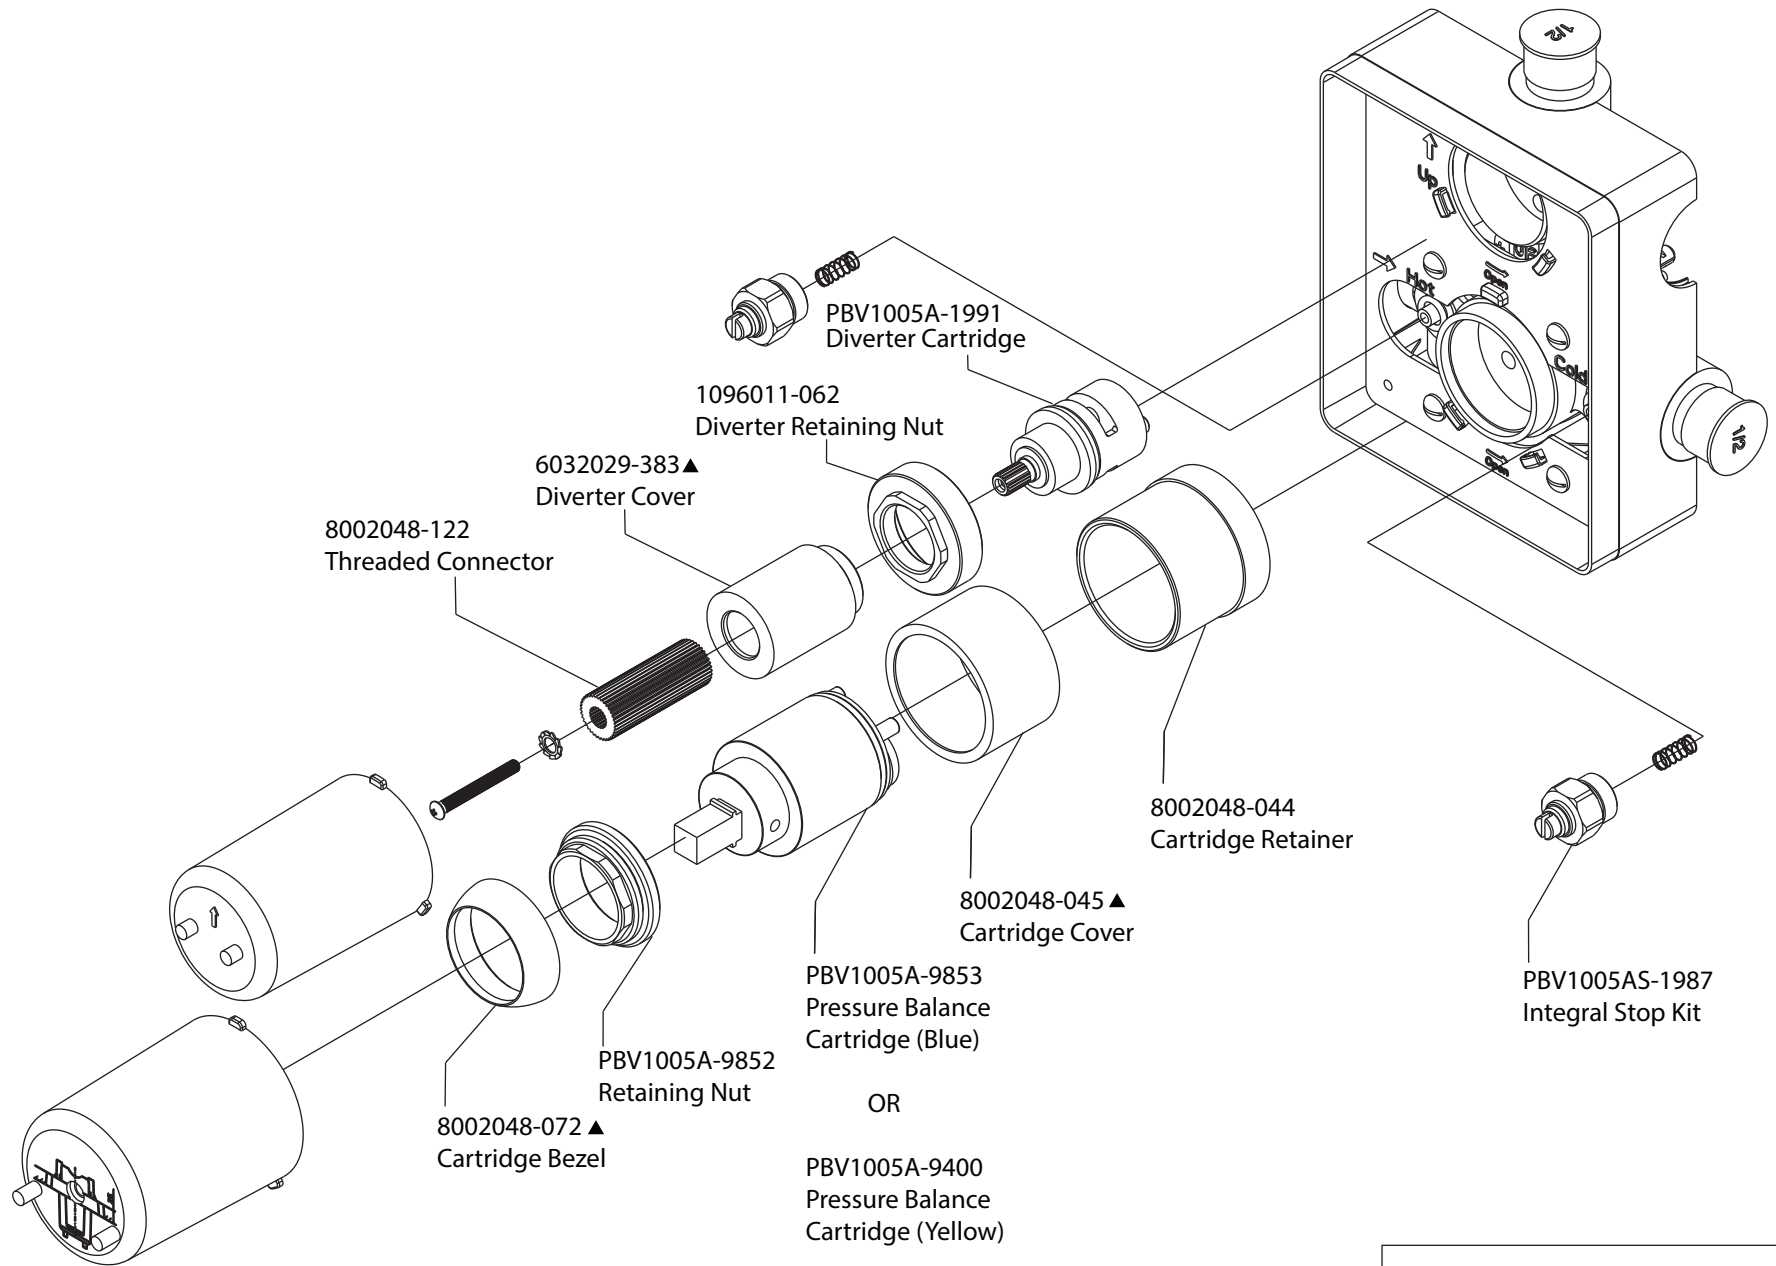

# Product Parts Breakdown

**Model No.** UF.2100T

**Ver** 2.53

**isenberg**® *by* **FLUSSO**  
LUXURY PLUMBING FIXTURES

# Product Parts Breakdown

<b>Model No.</b> PBV1005A	<b>Ver</b> 2.54
<b>isenberg</b> <sup>®</sup> <i>by</i> <b>FLUSSO</b> LUXURY PLUMBING FIXTURES	

# Product Parts Breakdown

(Obsolete)

**Model No.** PBV1005A      **Ver** 2.54

# Product Parts Breakdown

**Model No.** 100.601023A **Ver** 2.54

**isenberg**<sup>®</sup> *by* **FLUSSO**  
LUXURY PLUMBING FIXTURES