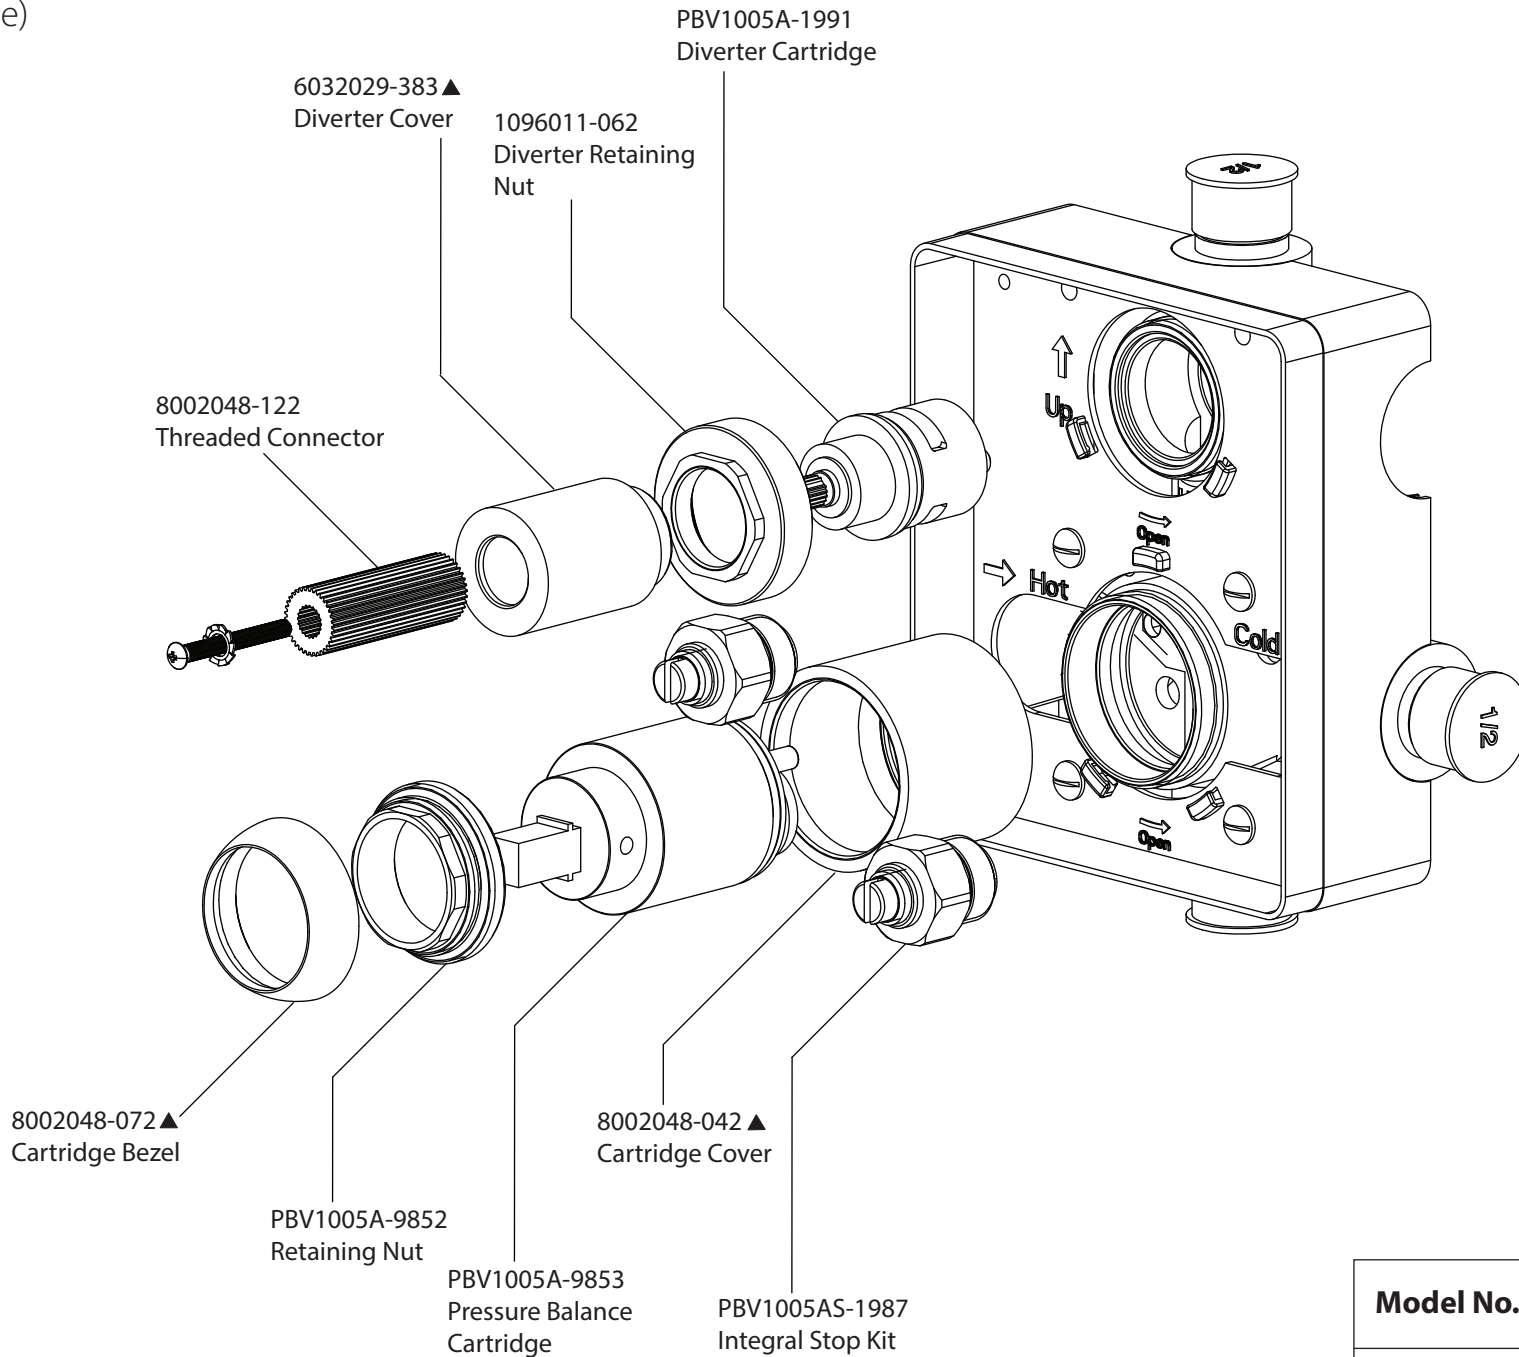

# Product Parts Breakdown

▲ Specify Finish

HS1002A  
Shower Head

**Model No.** HS1002A

**Ver** 2.53

**isenberg**<sup>®</sup> *by* **FLUSSO**  
LUXURY PLUMBING FIXTURES

# Product Parts Breakdown

**Model No.** PBV1005A      **Ver** 2.54

# Product Parts Breakdown

(Obsolete)

**Model No. PBV1005A**      **Ver 2.54**

# Product Parts Breakdown

**Model No.** 100.601023A    **Ver** 2.54