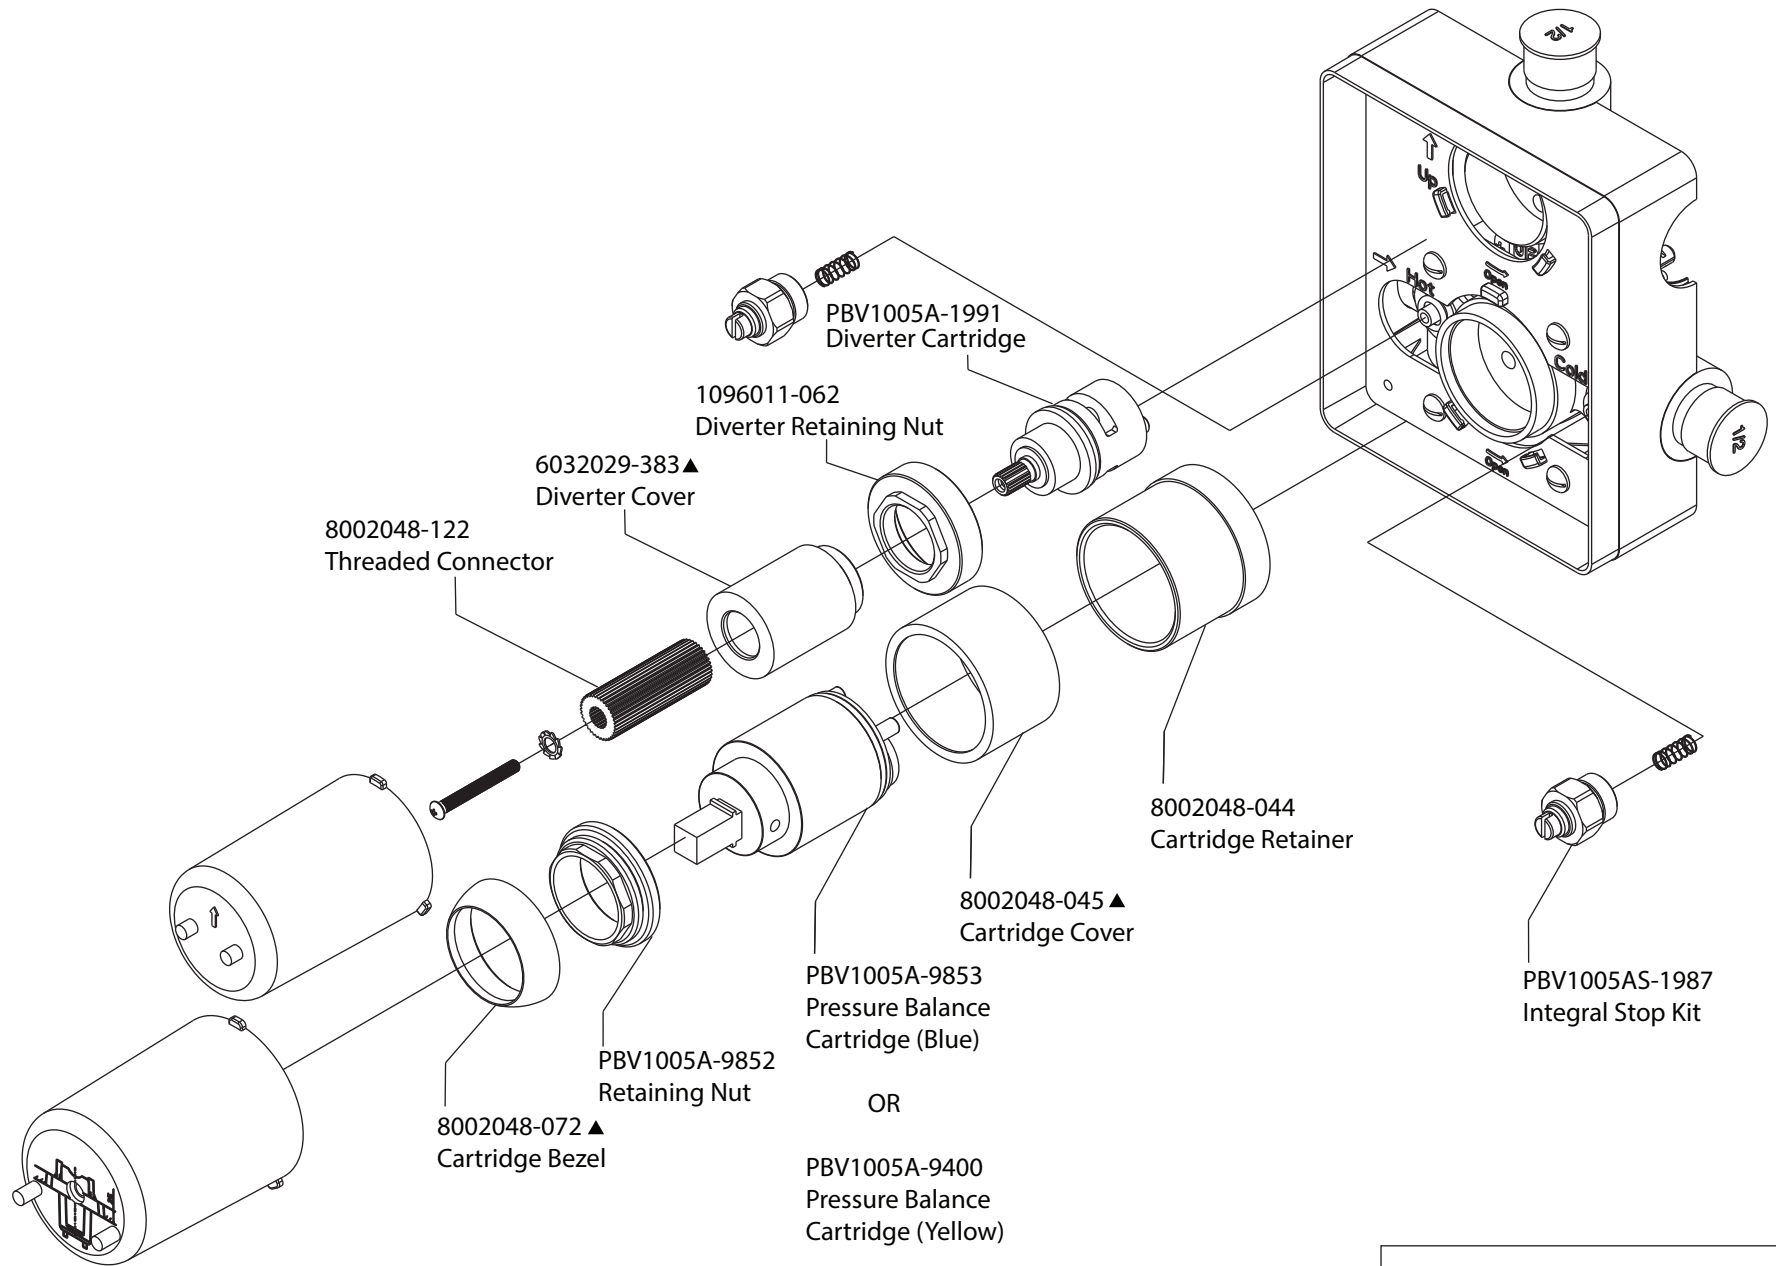

# Product Parts Breakdown

**Model No.** UF.2100T

**Ver** 2.53

**isenberg**® *by* **FLUSSO**  
LUXURY PLUMBING FIXTURES

# Product Parts Breakdown

**Model No.** PBV1005A      **Ver** 2.54

# Product Parts Breakdown

(Obsolete)

**Model No. PBV1005A**      **Ver 2.54**

# Product Parts Breakdown

**Model No.** 100.601023A    **Ver** 2.54