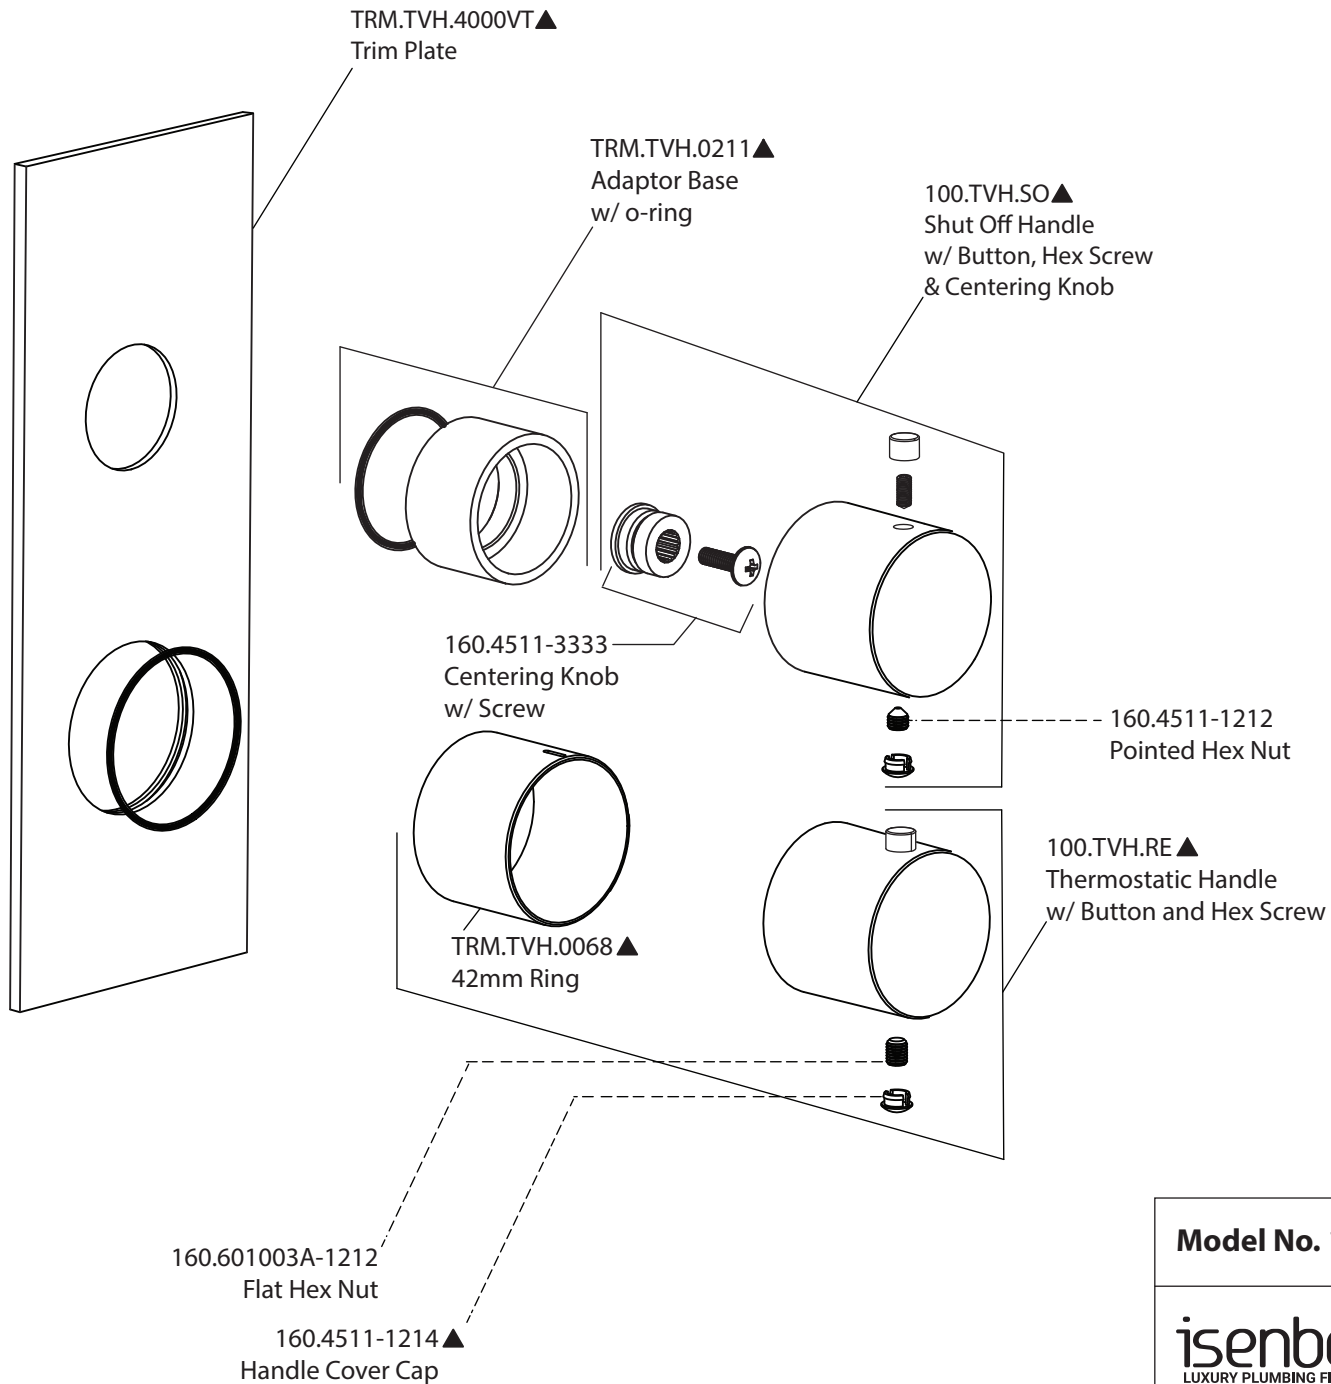

Product Parts Breakdown

Model No. 100.4000VT	Ver 2.56
isenberg ® <i>by</i> FLUSSO LUXURY PLUMBING FIXTURES	