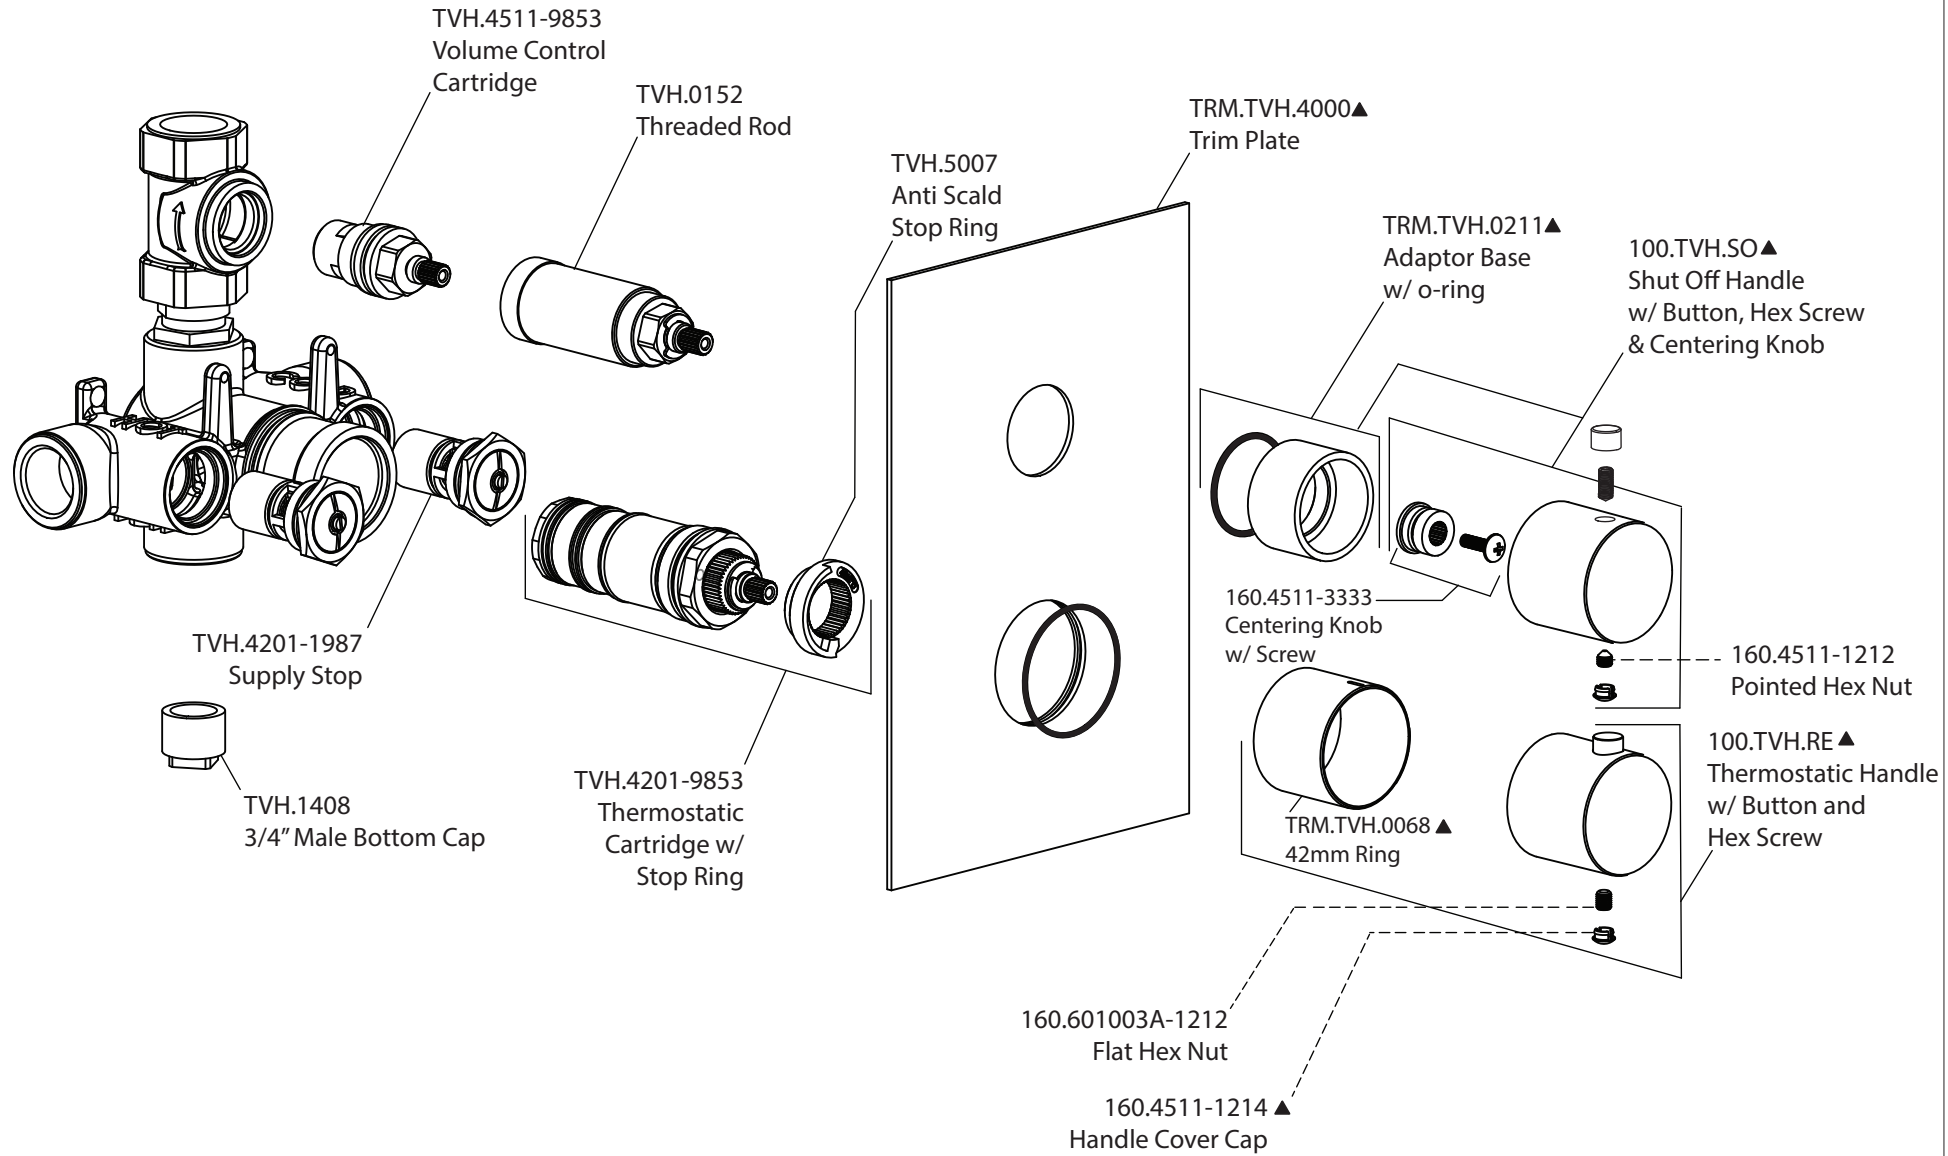

# Product Parts Breakdown

**Model No.** 100.4101

**Ver** 2.55

**isenberg**® *by* **FLUSSO**  
LUXURY PLUMBING FIXTURES