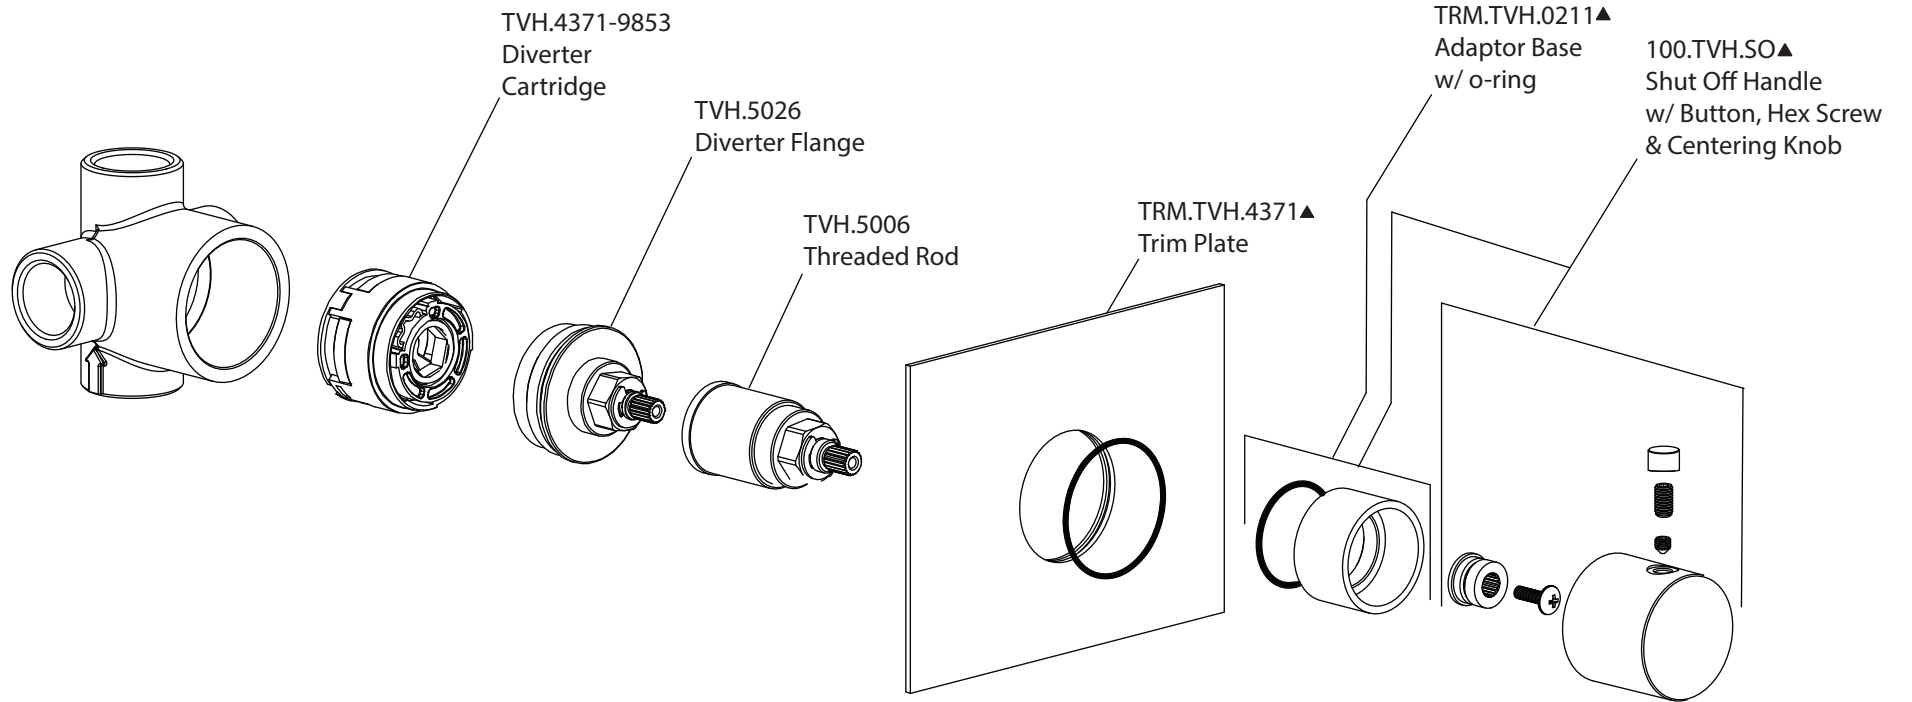

# Product Parts Breakdown

**Model No.** 100.4371

**Ver** 2.53

**isenberg**® *by* **FLUSSO**  
LUXURY PLUMBING FIXTURES