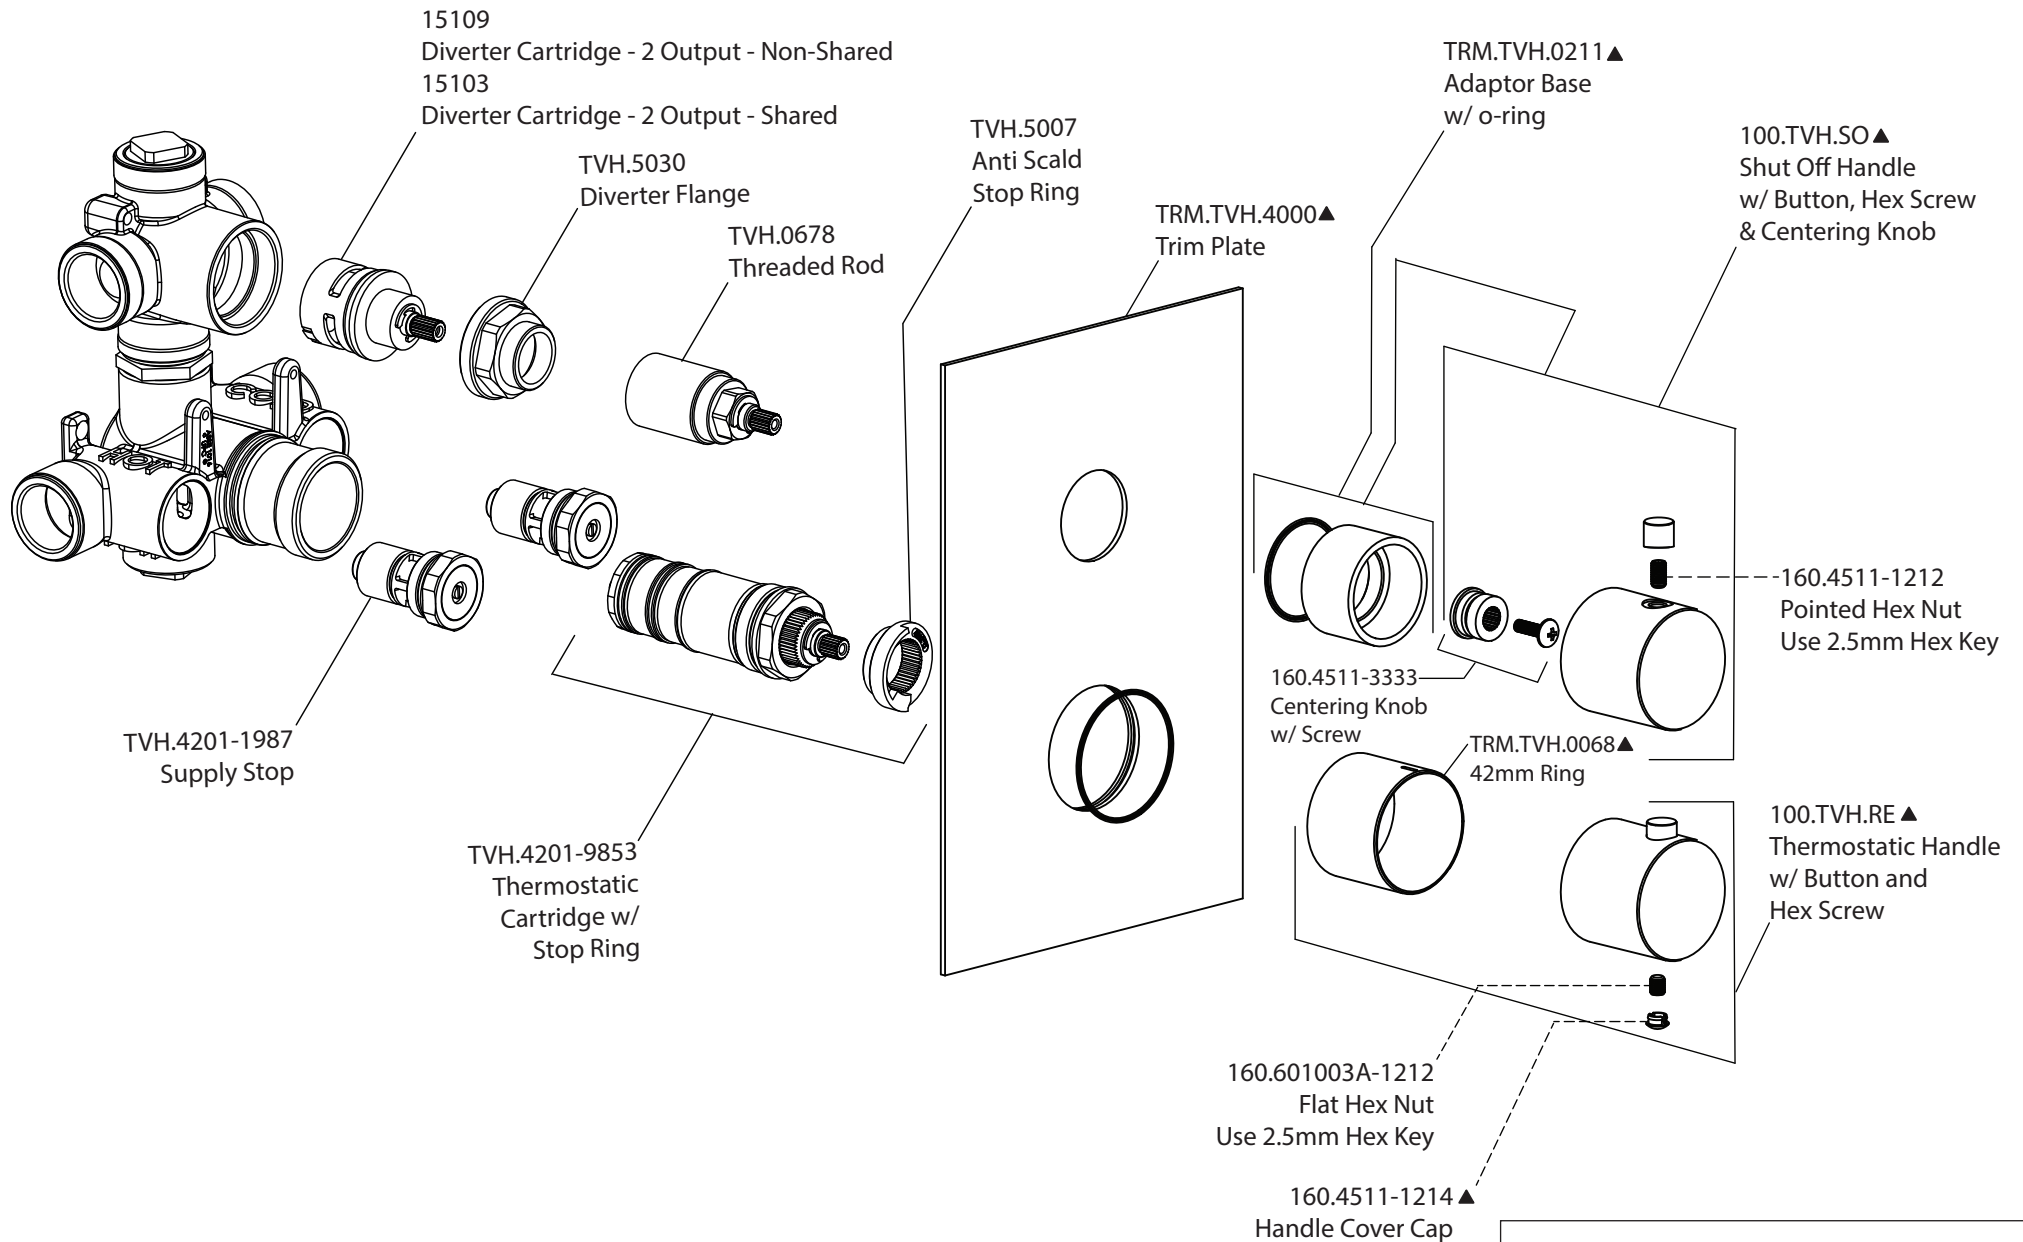

Product Parts Breakdown Using TVH.4420F Valve

Model No. 100.4420 **Ver** 2.56

Product Parts Breakdown Using TVH.4420 Valve

Model No. 100.4420	Ver 2.55
isenberg ® <i>by</i> FLUSSO LUXURY PLUMBING FIXTURES	