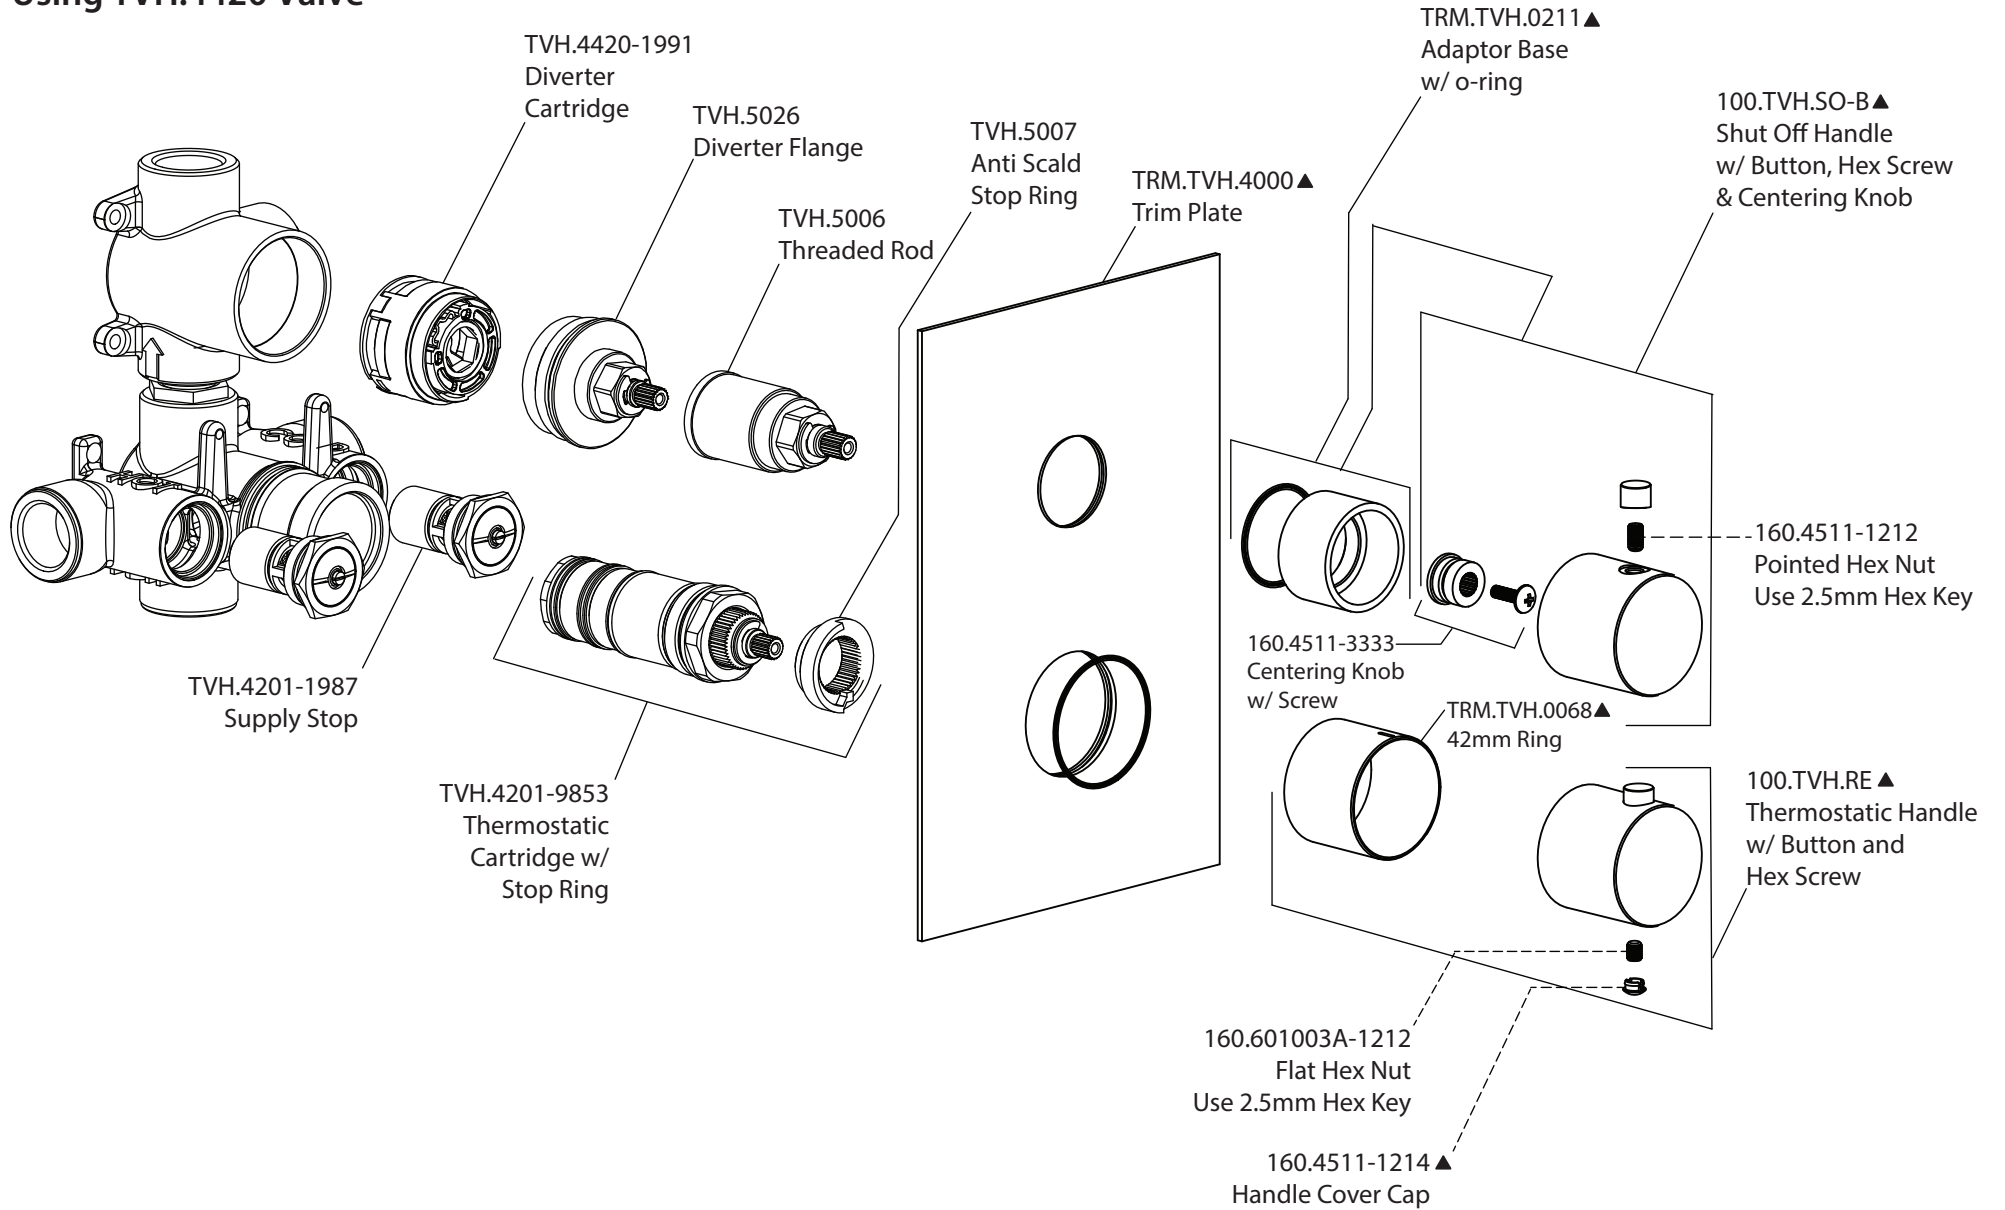

Product Parts Breakdown Using TVH.4420F Valve

Model No. 100.4420 **Ver** 2.56

Product Parts Breakdown Using TVH.4420 Valve

Model No. 100.4420	Ver 2.55
isenberg ® <i>by</i> FLUSSO LUXURY PLUMBING FIXTURES	