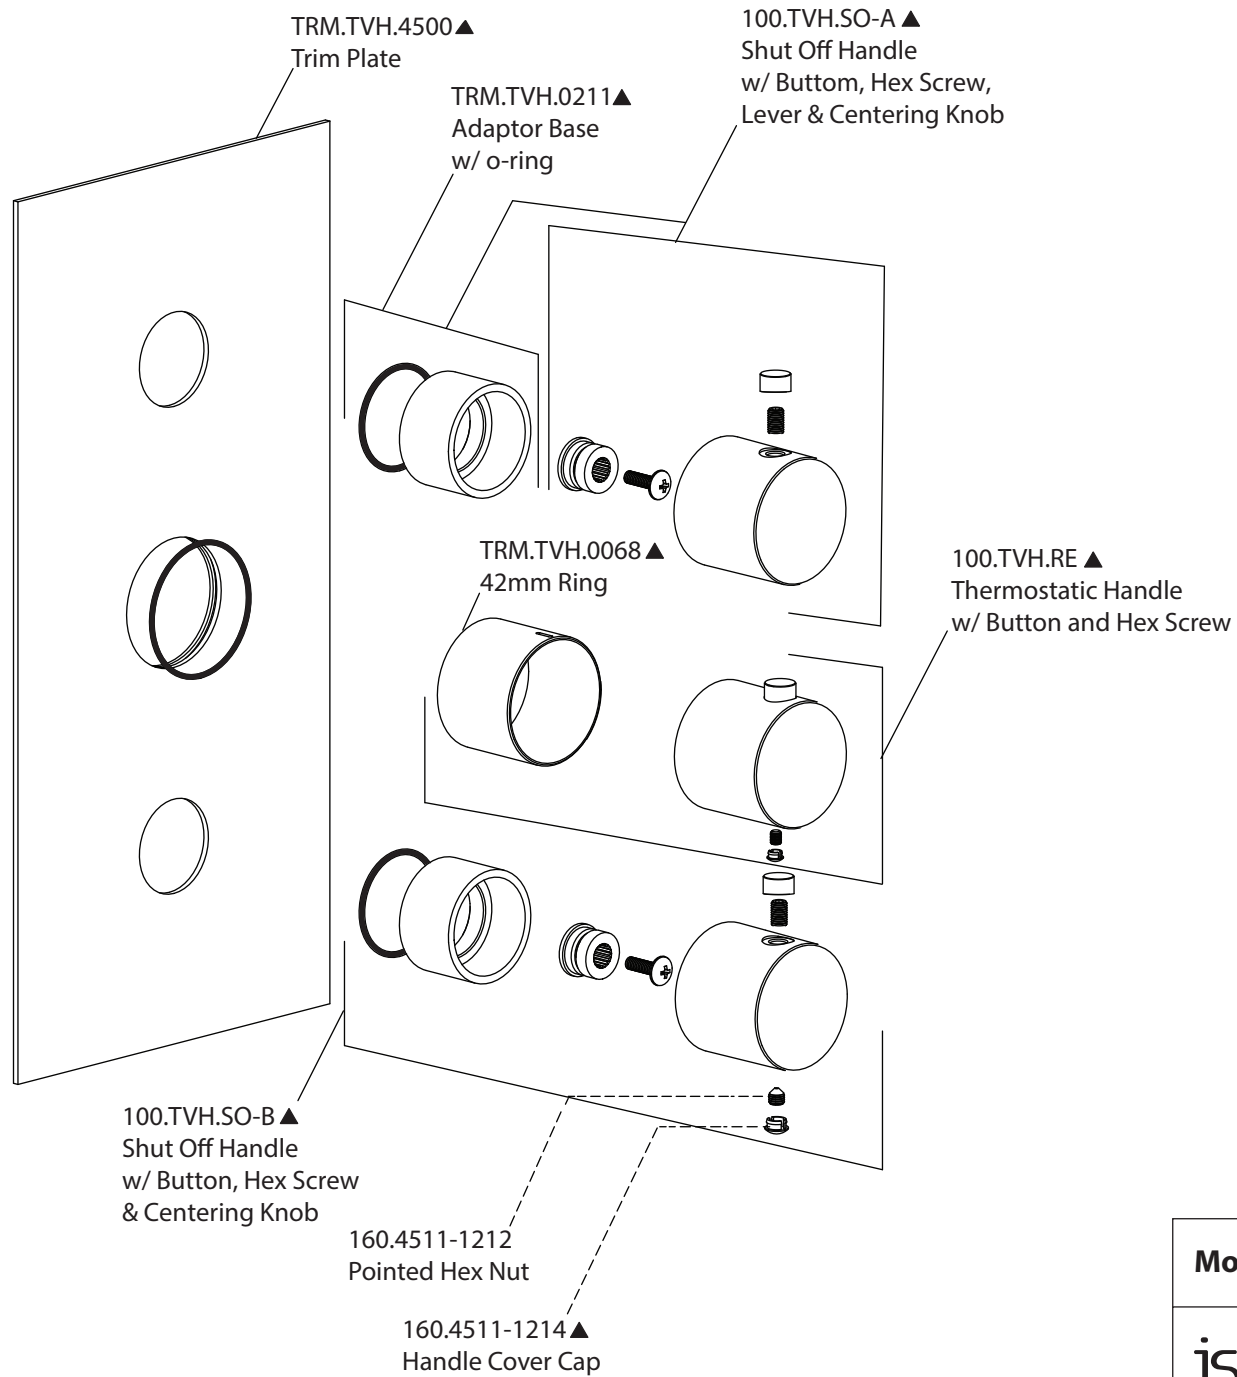

# Product Parts Breakdown

**Model No.** 100.4500T

**Ver** 2.54

**isenberg**<sup>®</sup> *by* **FLUSSO**  
LUXURY PLUMBING FIXTURES