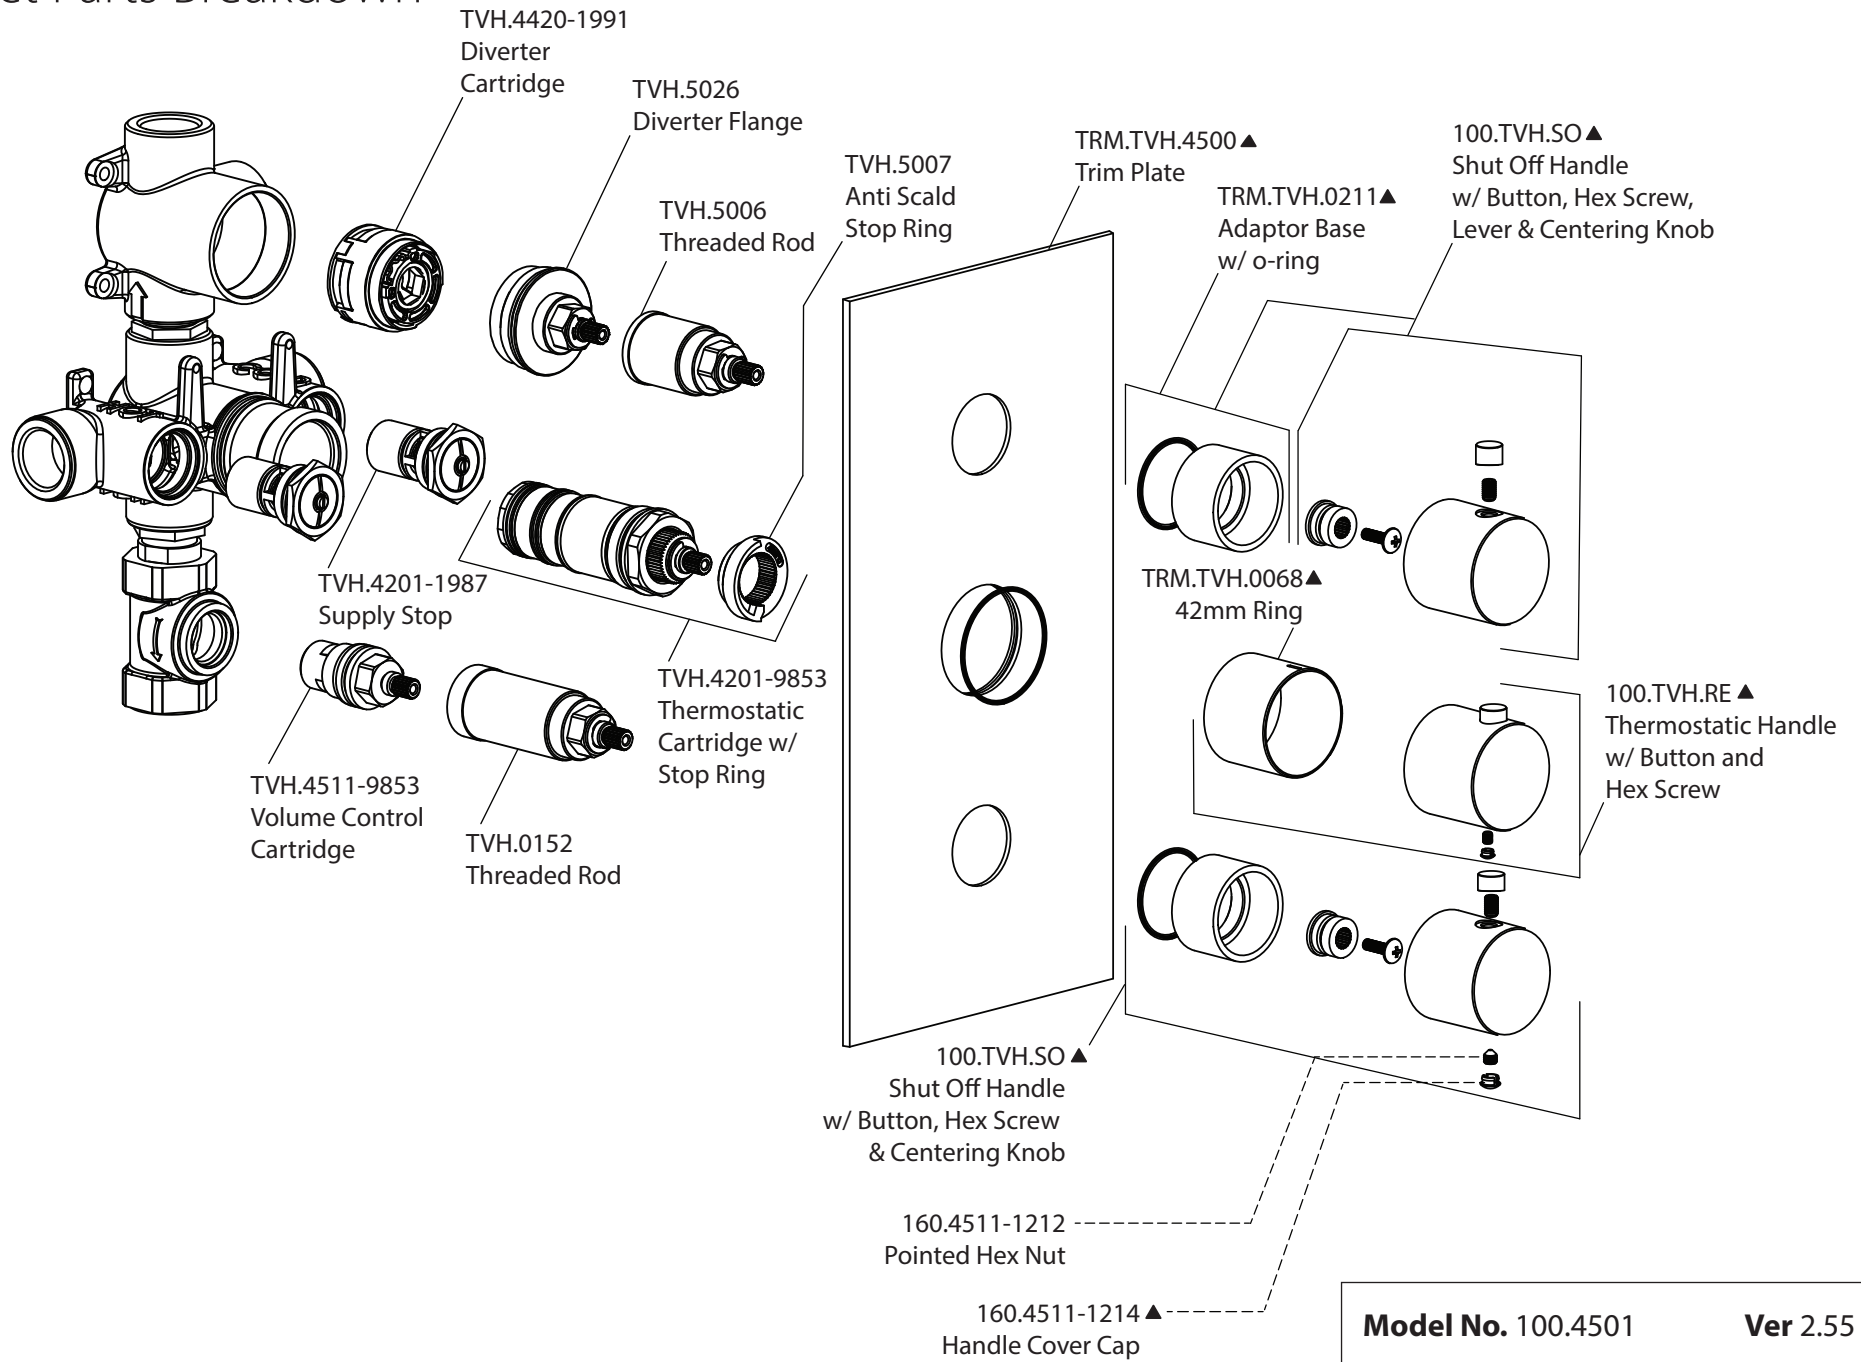

Product Parts Breakdown

Model No. 100.4501 **Ver** 2.55

isenberg[®] *by* **FLUSSO**
LUXURY PLUMBING FIXTURES