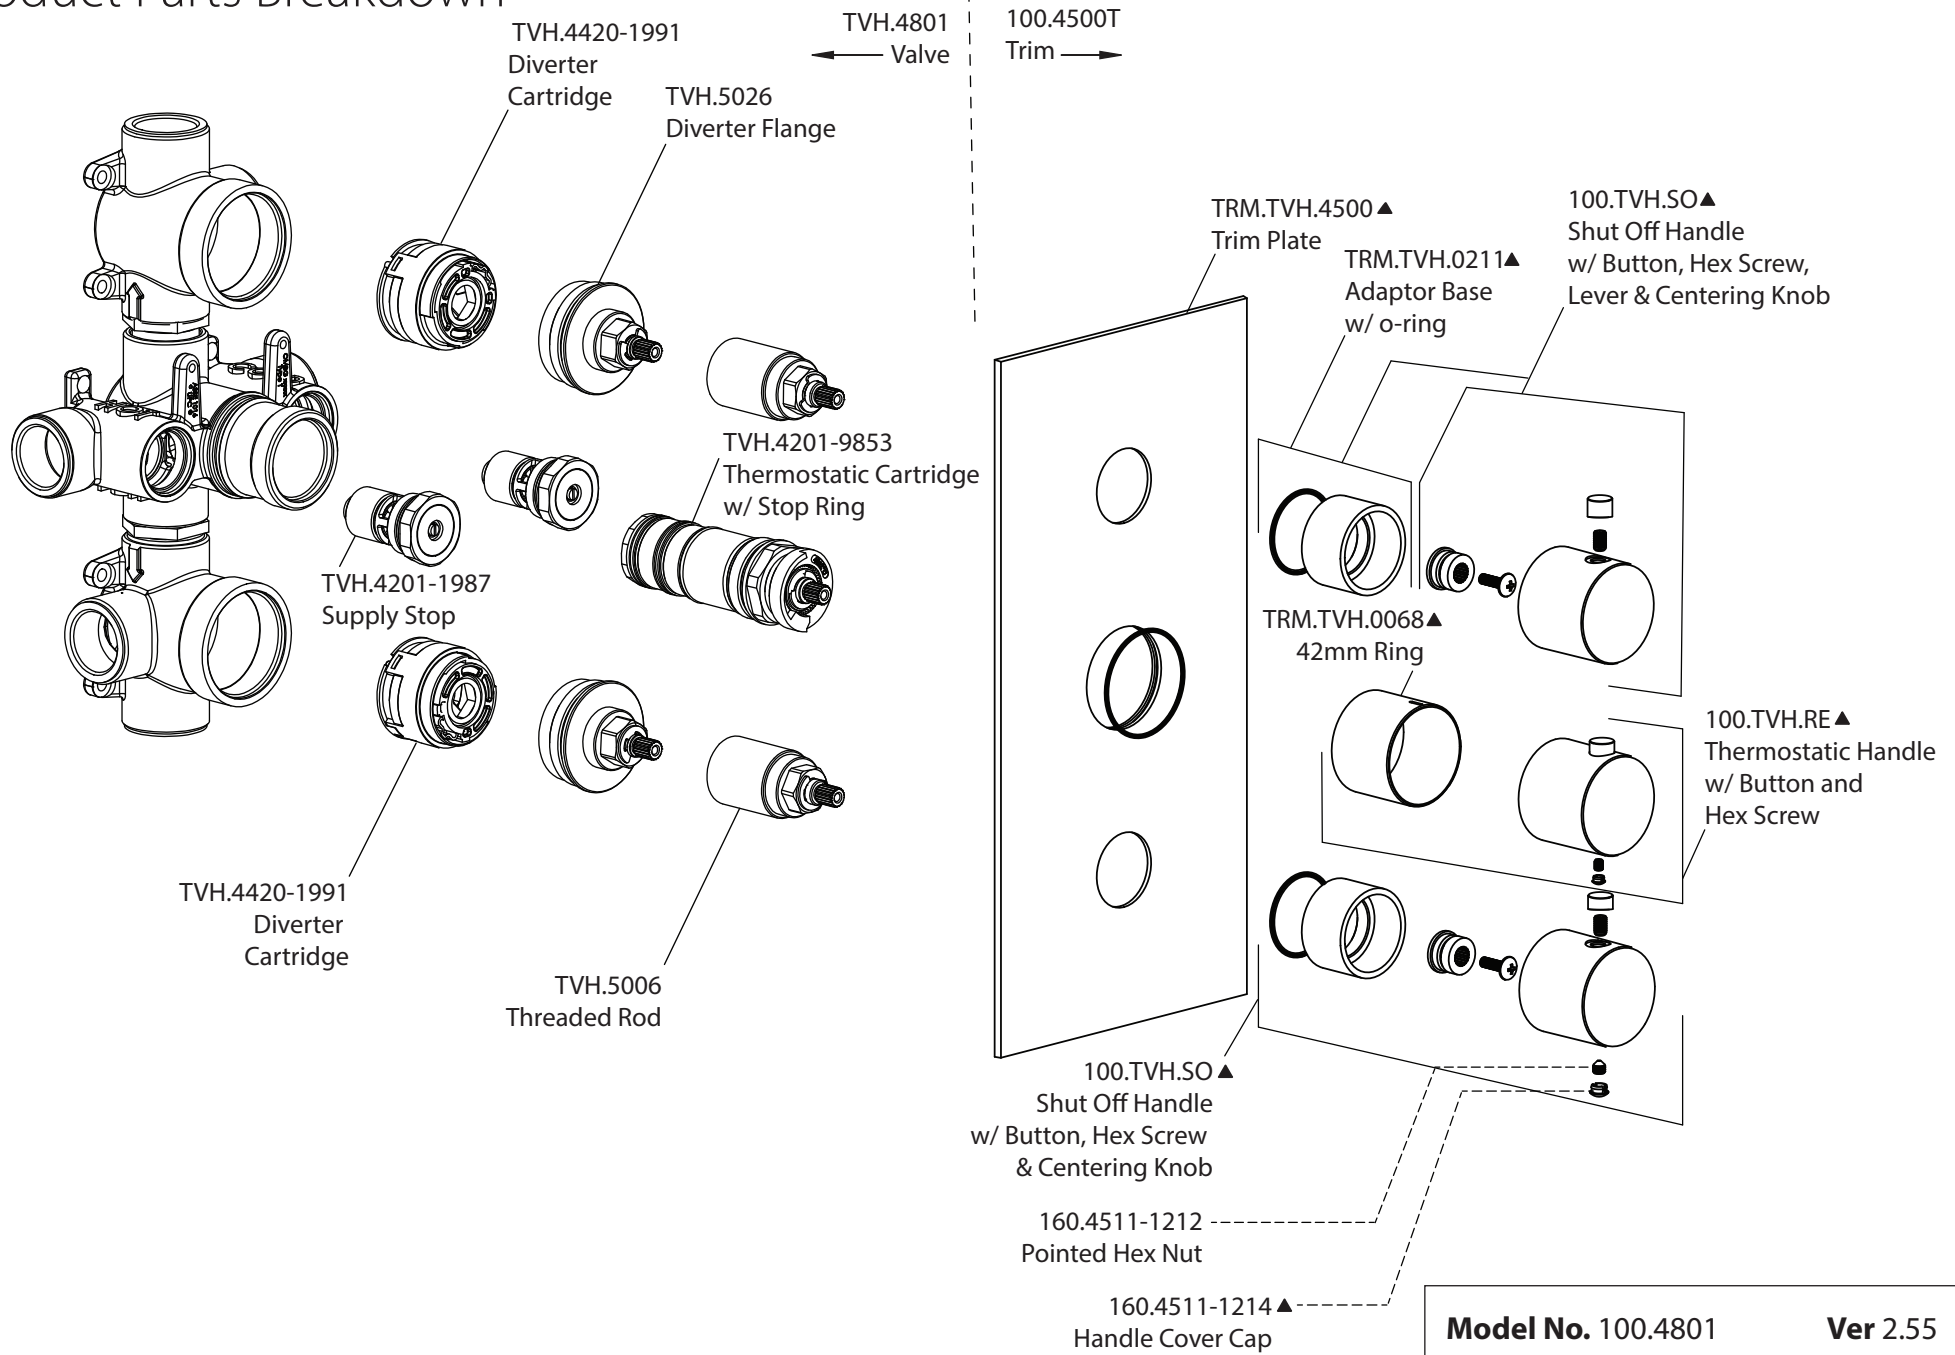

Product Parts Breakdown

Model No. 100.4801 **Ver** 2.55

isenberg® *by* **FLUSSO**
LUXURY PLUMBING FIXTURES