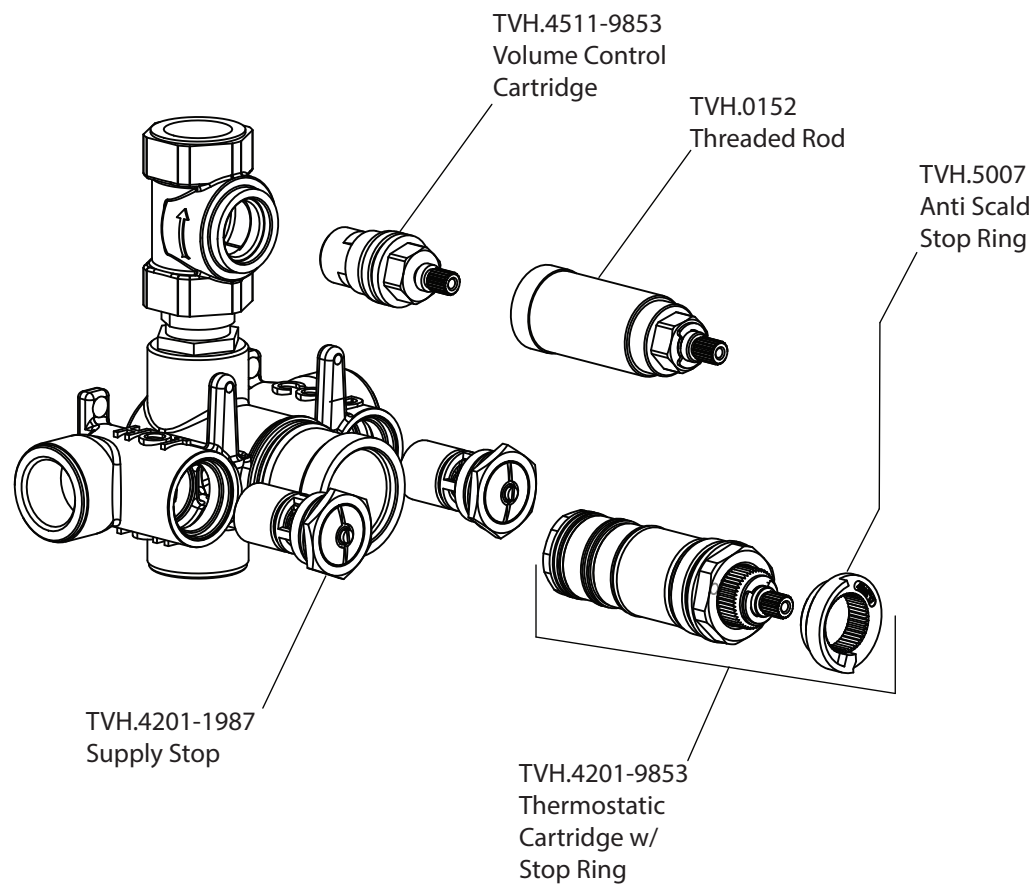

Product Parts Breakdown

Model No. 100.7000

Ver 2.53

isenberg[®] *by* **FLUSSO**
LUXURY PLUMBING FIXTURES

Product Parts Breakdown

▲ Specify Finish

Model No. HS1002A

Ver 2.53

isenberg[®] *by* **FLUSSO**
LUXURY PLUMBING FIXTURES

Product Parts Breakdown

▲ Specify Finish

Model No. HS1012SA

Ver 2.53

isenberg[®] *by* **FLUSSO**
LUXURY PLUMBING FIXTURES

Product Parts Breakdown

Model No. 100.4000T

Ver 2.54

Product Parts Breakdown

Model No. TVH.4101

Ver 2.53

isenberg[®] by FLUSSO
LUXURY PLUMBING FIXTURES