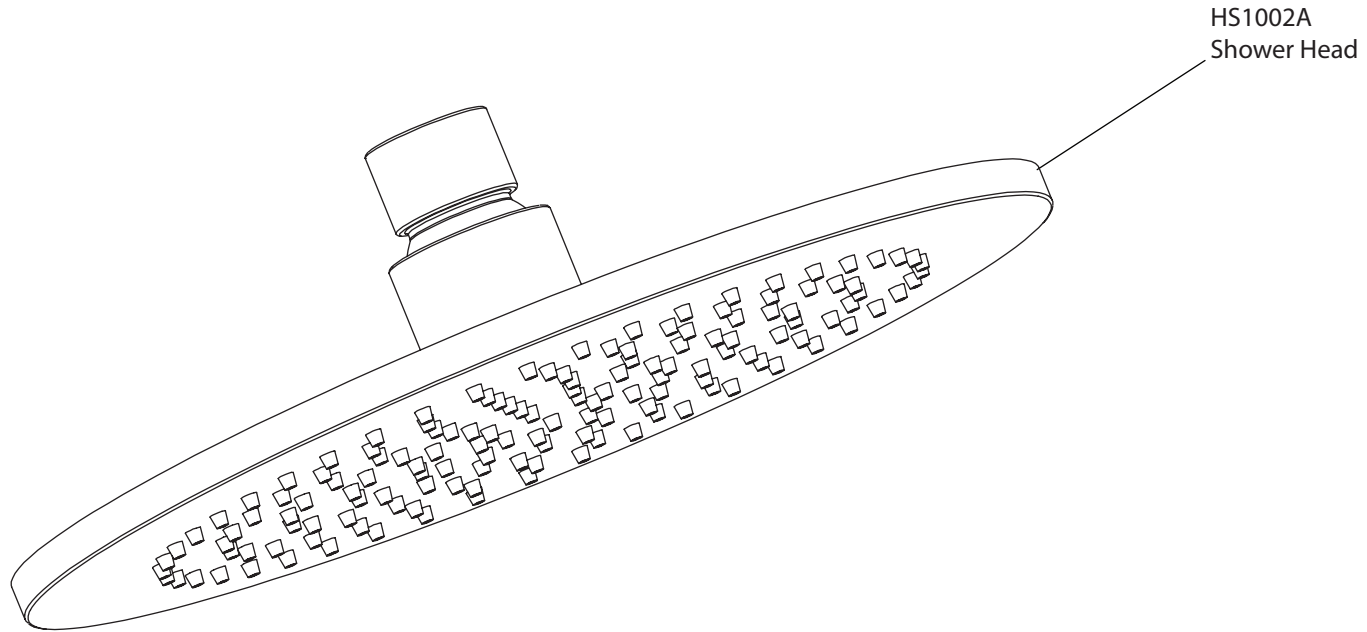

Product Parts Breakdown

Model No. 100.7000

Ver 2.53

isenberg[®] *by* **FLUSSO**
LUXURY PLUMBING FIXTURES

Product Parts Breakdown

▲ Specify Finish

Model No. HS1002A

Ver 2.53

isenberg[®] *by* **FLUSSO**
LUXURY PLUMBING FIXTURES

Product Parts Breakdown

▲ Specify Finish

Model No. HS1012SA

Ver 2.53

isenberg[®] *by* **FLUSSO**
LUXURY PLUMBING FIXTURES

Product Parts Breakdown

Model No. 100.4000T

Ver 2.54

Product Parts Breakdown

Model No. TVH.4101

Ver 2.53

isenberg[®] by FLUSSO
LUXURY PLUMBING FIXTURES