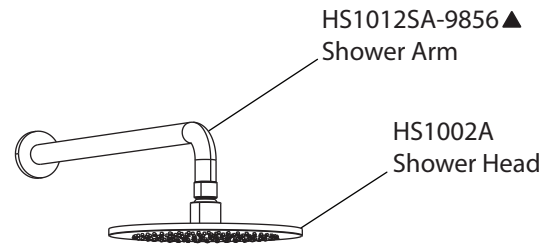

Product Parts Breakdown

Model No. 100.7000

Ver 2.53

isenberg[®] *by* **FLUSSO**
LUXURY PLUMBING FIXTURES

Product Parts Breakdown

▲ Specify Finish

Model No. HS1002A

Ver 2.53

isenberg[®] *by* **FLUSSO**
LUXURY PLUMBING FIXTURES

Product Parts Breakdown

▲ Specify Finish

Model No. HS1012SA

Ver 2.53

isenberg[®] *by* **FLUSSO**
LUXURY PLUMBING FIXTURES

Product Parts Breakdown

Model No. 100.4000T

Ver 2.54

Product Parts Breakdown

Model No. TVH.4101

Ver 2.53

isenberg[®] by FLUSSO
LUXURY PLUMBING FIXTURES