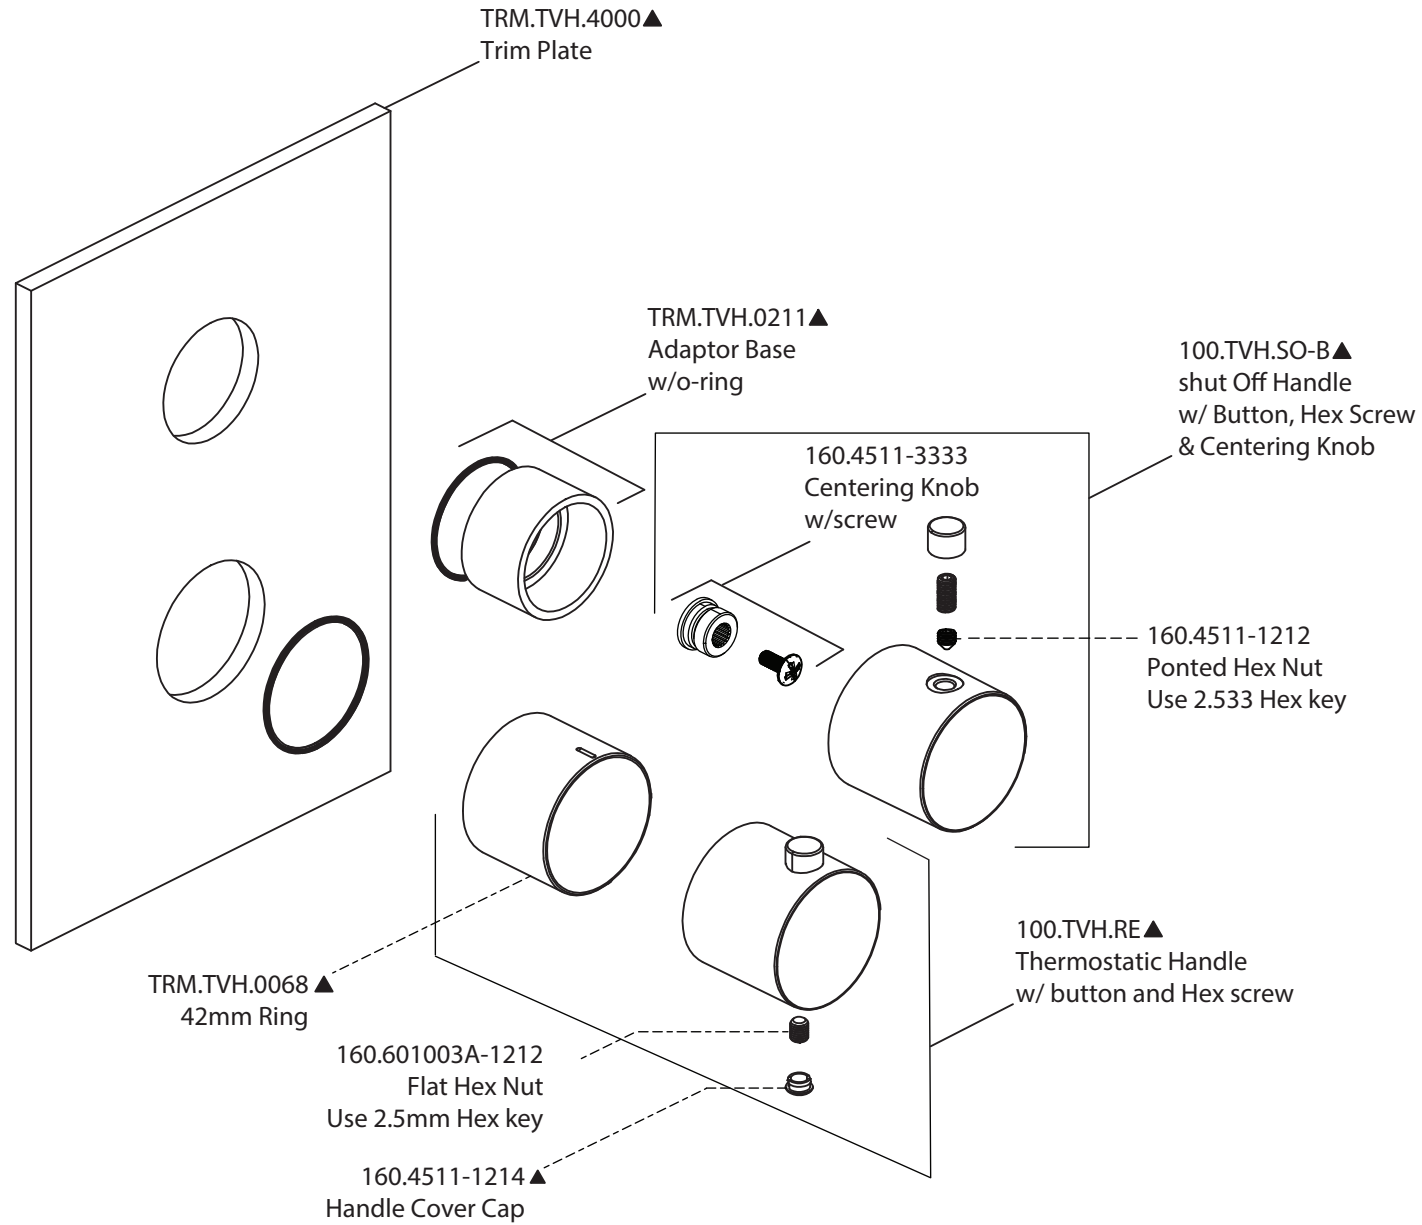

Product Parts Breakdown

Model No. 100.7000

Ver 2.53

isenberg[®] *by* **FLUSSO**
LUXURY PLUMBING FIXTURES

Product Parts Breakdown

▲ Specify Finish

Model No. HS1002A

Ver 2.53

isenberg[®] *by* **FLUSSO**
LUXURY PLUMBING FIXTURES

Product Parts Breakdown

▲ Specify Finish

Model No. HS1012SA

Ver 2.53

isenberg[®] *by* **FLUSSO**
LUXURY PLUMBING FIXTURES

Product Parts Breakdown

Model No. 100.4000T

Ver 2.54

Product Parts Breakdown

Model No. TVH.4101

Ver 2.53

isenberg[®] by FLUSSO
LUXURY PLUMBING FIXTURES