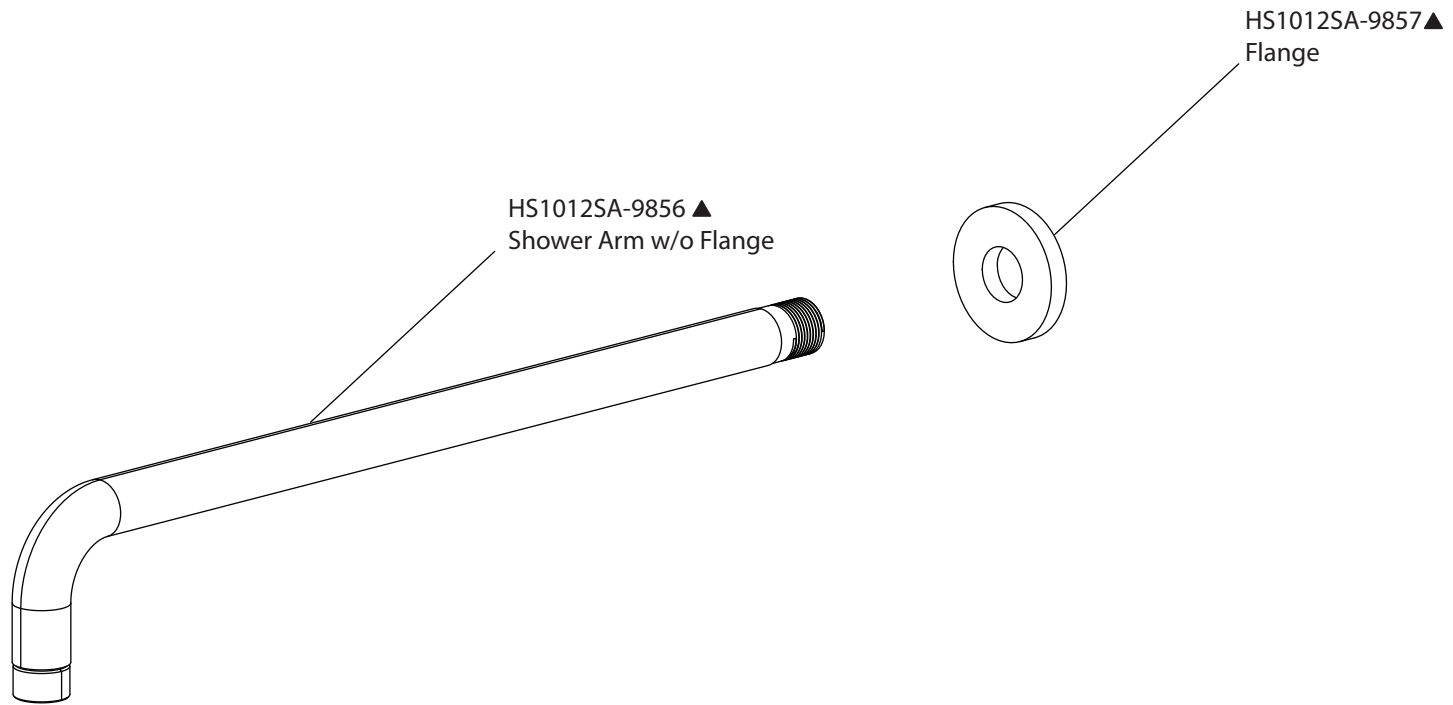

Product Parts Breakdown

Model No. 100.7000

Ver 2.53

isenberg[®] *by* **FLUSSO**
LUXURY PLUMBING FIXTURES

Product Parts Breakdown

▲ Specify Finish

Model No. HS1002A

Ver 2.53

isenberg[®] *by* **FLUSSO**
LUXURY PLUMBING FIXTURES

Product Parts Breakdown

▲ Specify Finish

Model No. HS1012SA

Ver 2.53

isenberg[®] *by* **FLUSSO**
LUXURY PLUMBING FIXTURES

Product Parts Breakdown

Model No. 100.4000T

Ver 2.54

Product Parts Breakdown

Model No. TVH.4101

Ver 2.53

isenberg[®] by FLUSSO
LUXURY PLUMBING FIXTURES