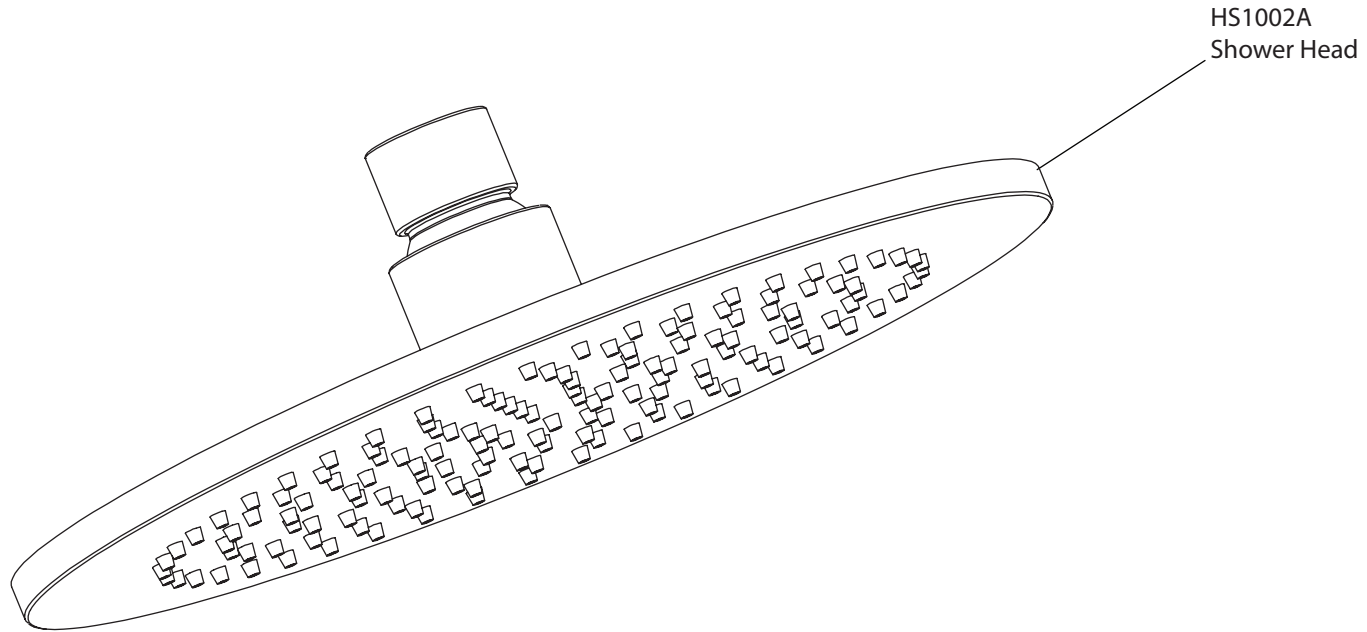

Product Parts Breakdown

▲ Specify Finish

Model No. 100.7050

Ver 2.53

isenberg[®] *by* **FLUSSO**
LUXURY PLUMBING FIXTURES

Product Parts Breakdown

▲ Specify Finish

HS1002A
Shower Head

Model No. HS1002A

Ver 2.53

isenberg[®] *by* **FLUSSO**
LUXURY PLUMBING FIXTURES

Product Parts Breakdown

▲ Specify Finish

Model No. HS1012SA

Ver 2.53

isenberg[®] *by* **FLUSSO**
LUXURY PLUMBING FIXTURES

Product Parts Breakdown

Model No. 100.4000T

Ver 2.54

isenberg[®] *by* **FLUSSO**
LUXURY PLUMBING FIXTURES

Product Parts Breakdown

Model No. TVH.4420F

Ver 2.54

isenberg[®] by FLUSSO
LUXURY PLUMBING FIXTURES

Product Parts Breakdown

▲ Specify Finish

Model No. HS1004

Ver 2.55

isenberg[®] *by* **FLUSSO**
LUXURY PLUMBING FIXTURES

Product Parts Breakdown

Model No. HS8008

Ver 2.54