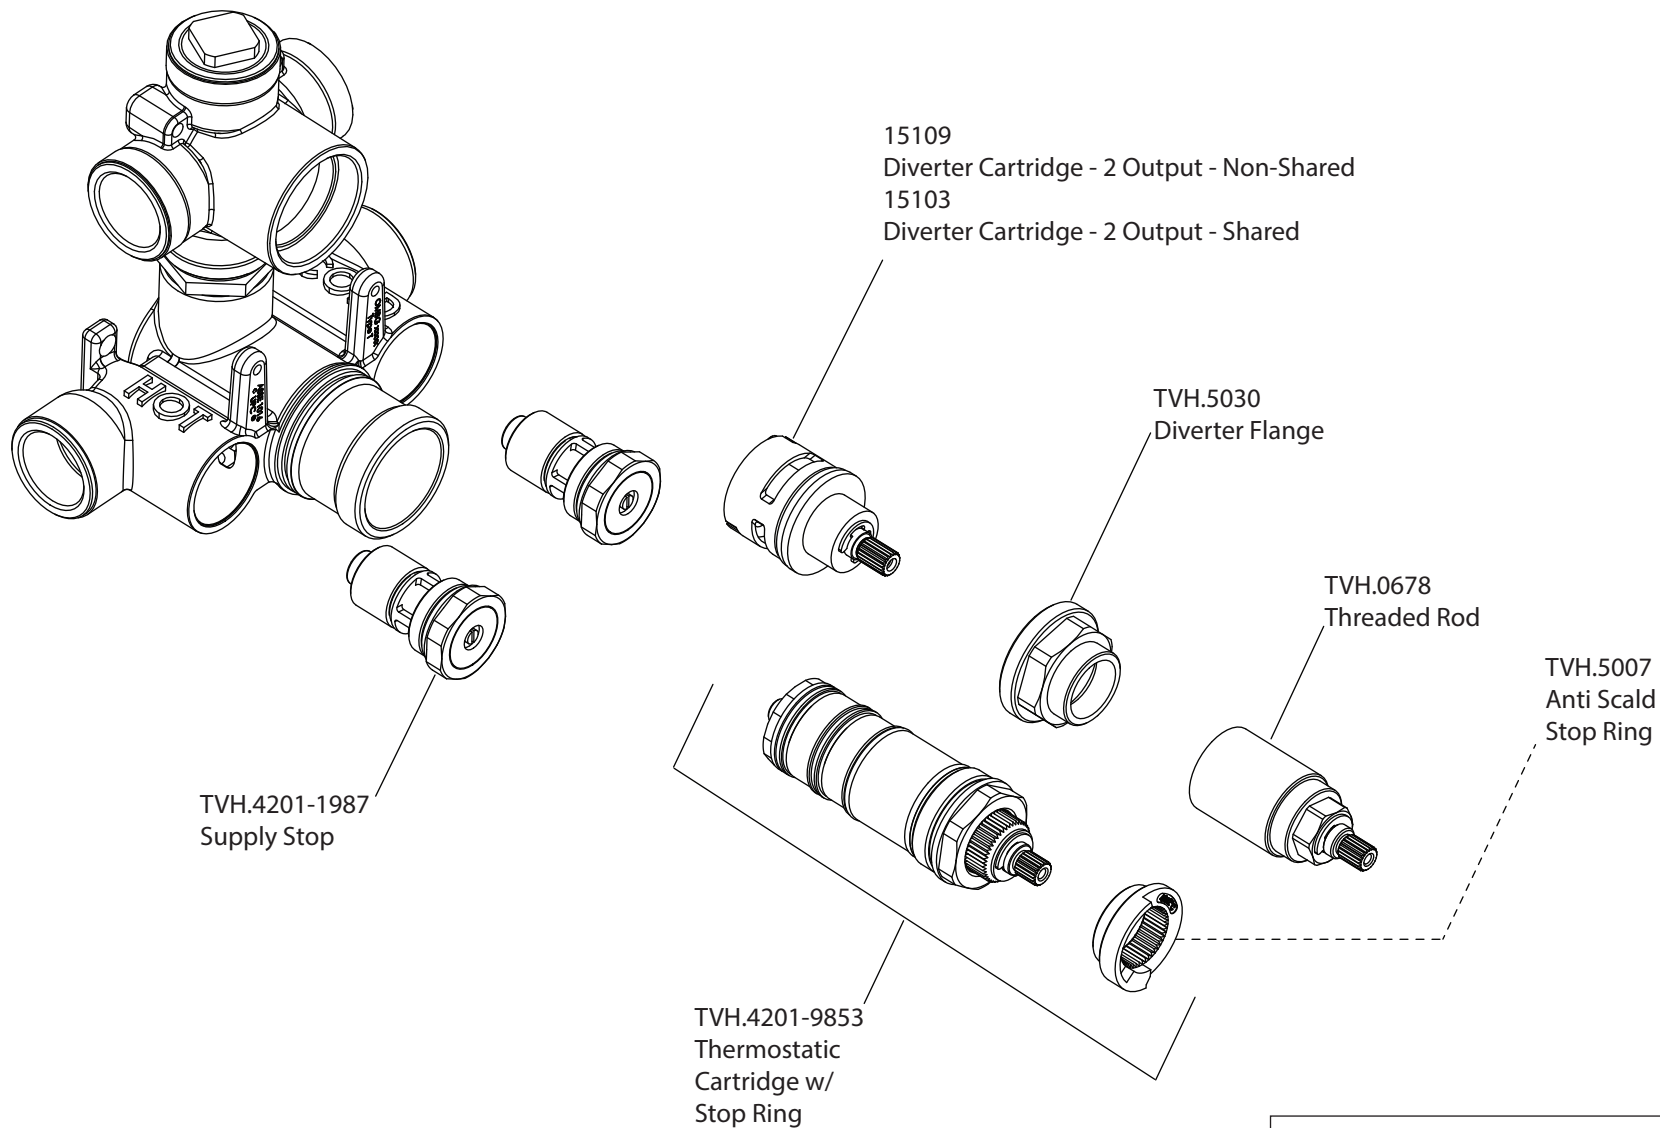

Product Parts Breakdown

▲ Specify Finish

Model No. 100.7050

Ver 2.53

isenberg[®] *by* **FLUSSO**
LUXURY PLUMBING FIXTURES

Product Parts Breakdown

▲ Specify Finish

HS1002A
Shower Head

Product Parts Breakdown

Model No. 100.4000T

Ver 2.54

isenberg[®] *by* **FLUSSO**
LUXURY PLUMBING FIXTURES

Product Parts Breakdown

Model No. TVH.4420F

Ver 2.54

isenberg[®] by FLUSSO
LUXURY PLUMBING FIXTURES

Product Parts Breakdown

▲ Specify Finish

Model No. HS1004

Ver 2.55

isenberg[®] *by* **FLUSSO**
LUXURY PLUMBING FIXTURES

Product Parts Breakdown

Model No. HS8008

Ver 2.54