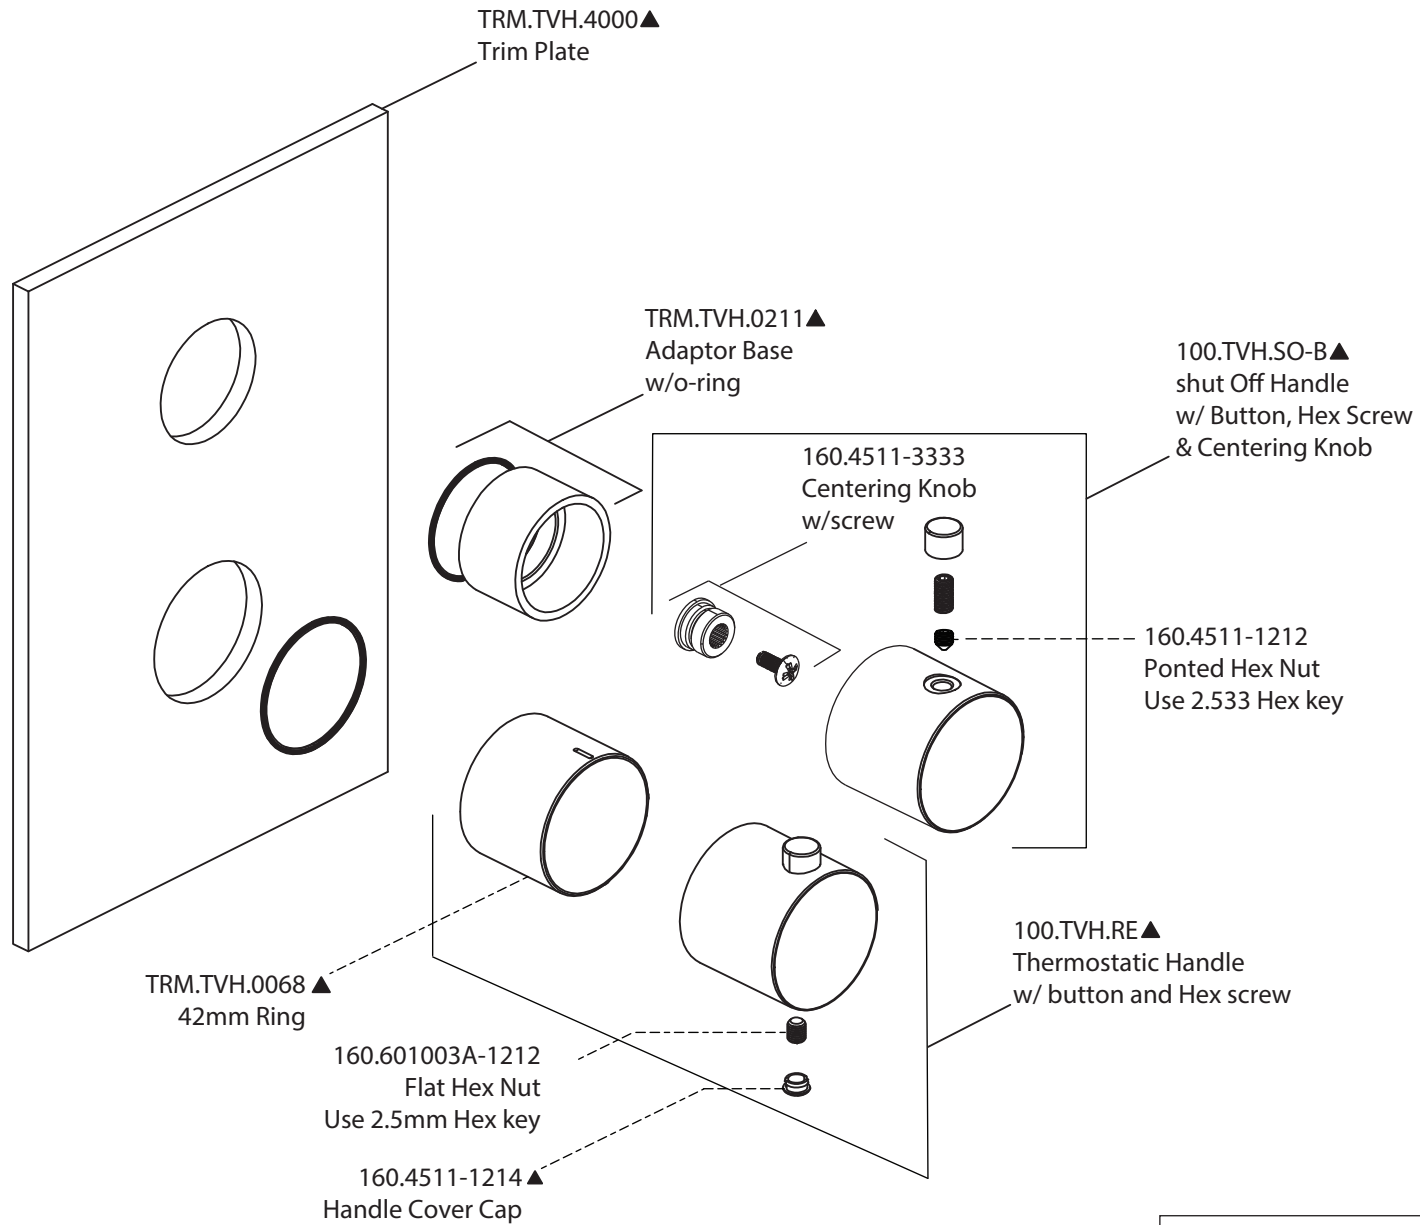

Product Parts Breakdown

▲ Specify Finish

Model No. 100.7050

Ver 2.53

isenberg[®] *by* **FLUSSO**
LUXURY PLUMBING FIXTURES

Product Parts Breakdown

▲ Specify Finish

HS1002A
Shower Head

Model No. HS1002A

Ver 2.53

isenberg[®] *by* **FLUSSO**
LUXURY PLUMBING FIXTURES

Product Parts Breakdown

▲ Specify Finish

Model No. HS1012SA

Ver 2.53

isenberg[®] *by* **FLUSSO**
LUXURY PLUMBING FIXTURES

Product Parts Breakdown

Model No. 100.4000T

Ver 2.54

isenberg[®] *by* **FLUSSO**
LUXURY PLUMBING FIXTURES

Product Parts Breakdown

Model No. TVH.4420F

Ver 2.54

isenberg[®] by FLUSSO
LUXURY PLUMBING FIXTURES

Product Parts Breakdown

▲ Specify Finish

Model No. HS1004

Ver 2.55

isenberg[®] *by* **FLUSSO**
LUXURY PLUMBING FIXTURES

Product Parts Breakdown

Model No. HS8008

Ver 2.54