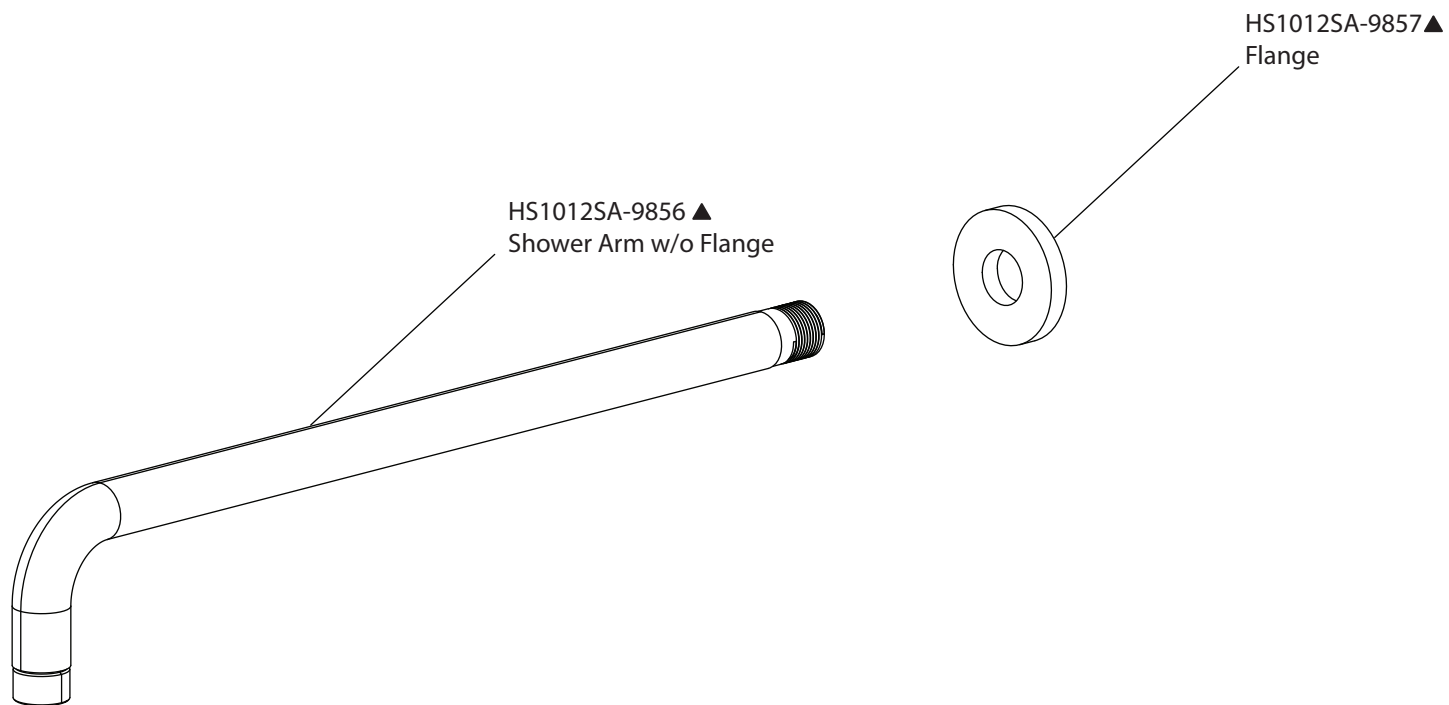

Product Parts Breakdown

▲ Specify Finish

Model No. 100.7050

Ver 2.53

isenberg[®] *by* **FLUSSO**
LUXURY PLUMBING FIXTURES

Product Parts Breakdown

▲ Specify Finish

HS1002A
Shower Head

Model No. HS1002A

Ver 2.53

isenberg[®] *by* **FLUSSO**
LUXURY PLUMBING FIXTURES

Product Parts Breakdown

▲ Specify Finish

Model No. HS1012SA

Ver 2.53

isenberg[®] *by* **FLUSSO**
LUXURY PLUMBING FIXTURES

Product Parts Breakdown

Model No. 100.4000T

Ver 2.54

isenberg[®] *by* **FLUSSO**
LUXURY PLUMBING FIXTURES

Product Parts Breakdown

Model No. TVH.4420F

Ver 2.54

isenberg[®] by FLUSSO
LUXURY PLUMBING FIXTURES

Product Parts Breakdown

▲ Specify Finish

Model No. HS1004

Ver 2.55

isenberg[®] *by* **FLUSSO**
LUXURY PLUMBING FIXTURES

Product Parts Breakdown

Model No. HS8008

Ver 2.54