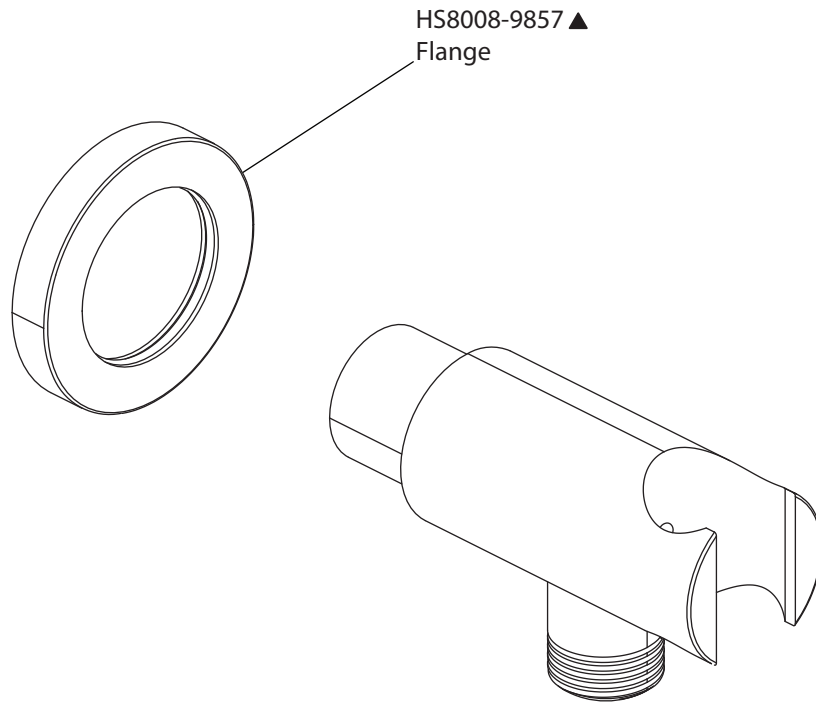

Product Parts Breakdown

▲ Specify Finish

Model No. 100.7050

Ver 2.53

isenberg[®] *by* **FLUSSO**
LUXURY PLUMBING FIXTURES

Product Parts Breakdown

▲ Specify Finish

HS1002A
Shower Head

Product Parts Breakdown

Model No. 100.4000T

Ver 2.54

isenberg[®] *by* **FLUSSO**
LUXURY PLUMBING FIXTURES

Product Parts Breakdown

Model No. TVH.4420F

Ver 2.54

isenberg[®] by FLUSSO
LUXURY PLUMBING FIXTURES

Product Parts Breakdown

▲ Specify Finish

Model No. HS1004

Ver 2.55

isenberg[®] *by* **FLUSSO**
LUXURY PLUMBING FIXTURES

Product Parts Breakdown

Model No. HS8008

Ver 2.54