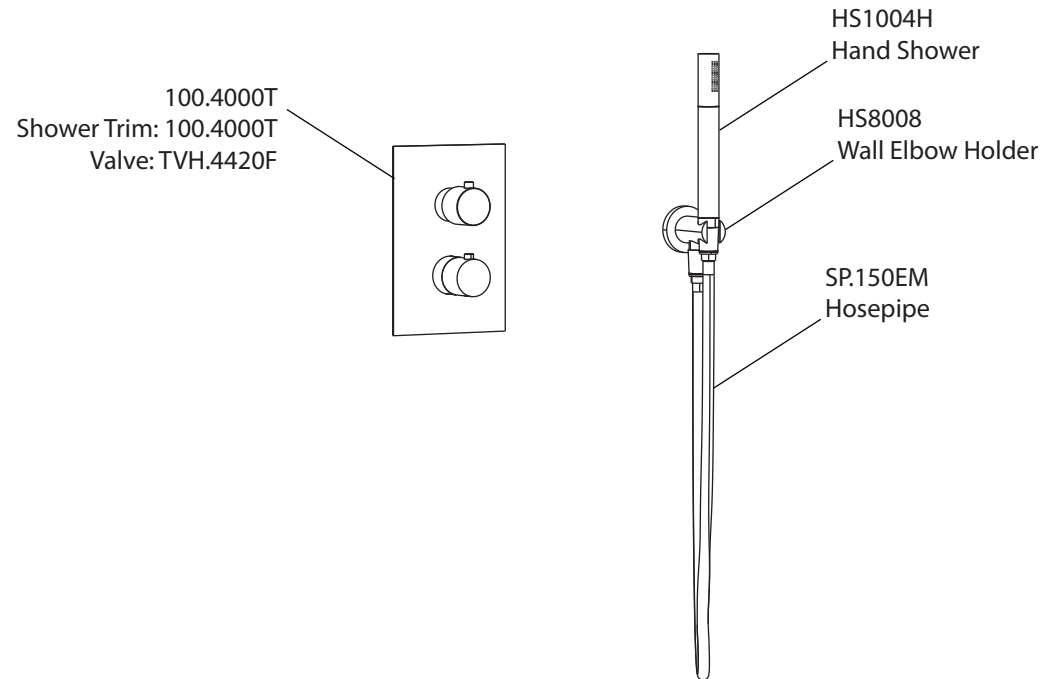

Product Parts Breakdown

▲ Specify Finish

Model No. 100.7050

Ver 2.53

isenberg[®] *by* **FLUSSO**
LUXURY PLUMBING FIXTURES

Product Parts Breakdown

▲ Specify Finish

HS1002A
Shower Head

Model No. HS1002A

Ver 2.53

isenberg[®] *by* **FLUSSO**
LUXURY PLUMBING FIXTURES

Product Parts Breakdown

▲ Specify Finish

Model No. HS1012SA

Ver 2.53

isenberg[®] *by* **FLUSSO**
LUXURY PLUMBING FIXTURES

Product Parts Breakdown

Model No. 100.4000T

Ver 2.54

isenberg[®] *by* **FLUSSO**
LUXURY PLUMBING FIXTURES

Product Parts Breakdown

Model No. TVH.4420F

Ver 2.54

isenberg[®] by FLUSSO
LUXURY PLUMBING FIXTURES

Product Parts Breakdown

▲ Specify Finish

Model No. HS1004

Ver 2.55

isenberg[®] *by* **FLUSSO**
LUXURY PLUMBING FIXTURES

Product Parts Breakdown

Model No. HS8008

Ver 2.54