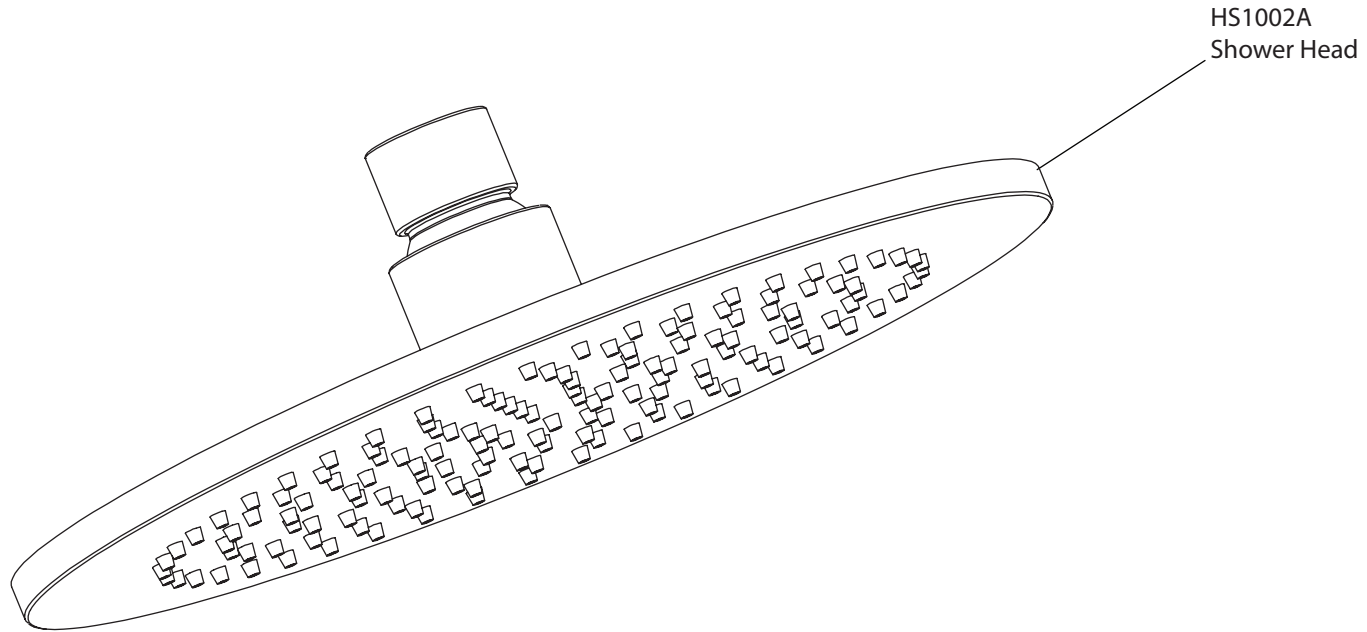

Product Parts Breakdown

Model No. 100.7100

Ver 2.53

isenberg[®] *by* **FLUSSO**
LUXURY PLUMBING FIXTURES

Product Parts Breakdown

▲ Specify Finish

Model No. HS1002A

Ver 2.53

isenberg[®] *by* **FLUSSO**
LUXURY PLUMBING FIXTURES

Product Parts Breakdown

▲ Specify Finish

Model No. HS1012SA

Ver 2.53

isenberg[®] *by* **FLUSSO**
LUXURY PLUMBING FIXTURES

Product Parts Breakdown

Model No. 100.4000T

Ver 2.54

Product Parts Breakdown

Model No. TVH.4420F

Ver 2.54

isenberg[®] by FLUSSO
LUXURY PLUMBING FIXTURES

Product Parts Breakdown

▲ Specify Finish

Model No. HS1004H

Ver 2.55

isenberg[®] *by* **FLUSSO**
LUXURY PLUMBING FIXTURES

Product Parts Breakdown

Model No. 100.601001A **Ver** 2.55

isenberg[®] *by* **FLUSSO**
LUXURY PLUMBING FIXTURES

Product Parts Breakdown

Model No. 100.5502