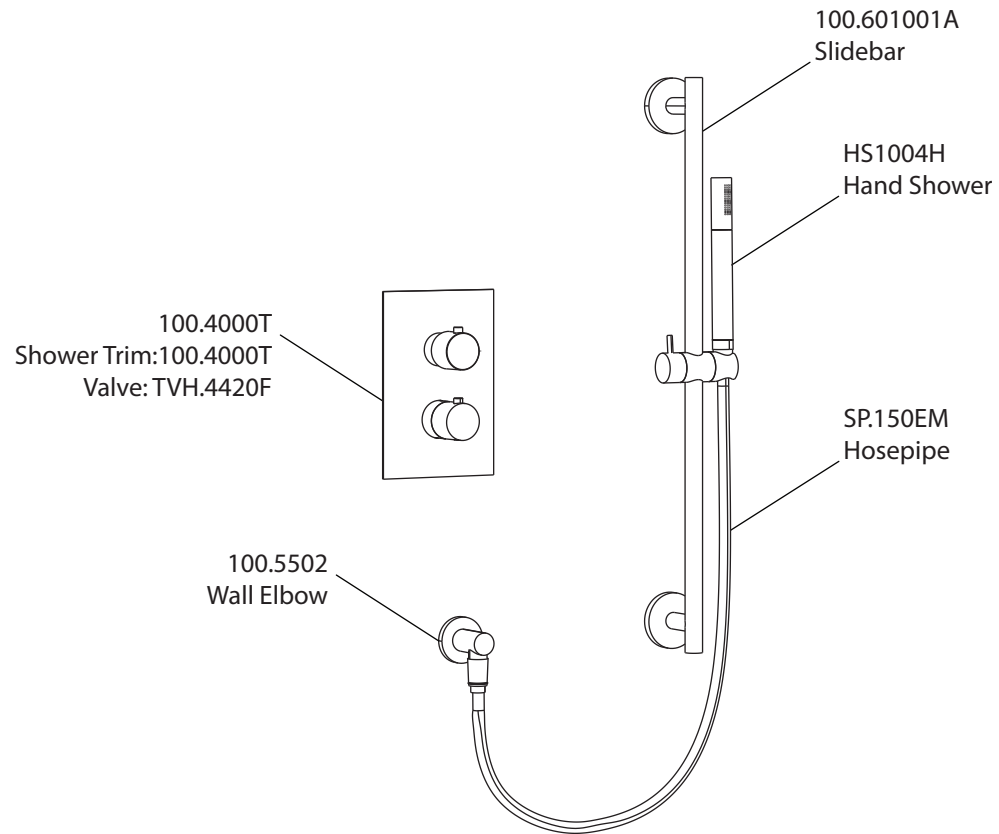

Product Parts Breakdown

Model No. 100.7100

Ver 2.53

isenberg[®] *by* **FLUSSO**
LUXURY PLUMBING FIXTURES

Product Parts Breakdown

▲ Specify Finish

Model No. HS1002A

Ver 2.53

isenberg[®] *by* **FLUSSO**
LUXURY PLUMBING FIXTURES

Product Parts Breakdown

▲ Specify Finish

Model No. HS1012SA

Ver 2.53

isenberg[®] *by* **FLUSSO**
LUXURY PLUMBING FIXTURES

Product Parts Breakdown

Model No. 100.4000T

Ver 2.54

Product Parts Breakdown

Model No. TVH.4420F

Ver 2.54

isenberg[®] by FLUSSO
LUXURY PLUMBING FIXTURES

Product Parts Breakdown

▲ Specify Finish

Model No. HS1004H