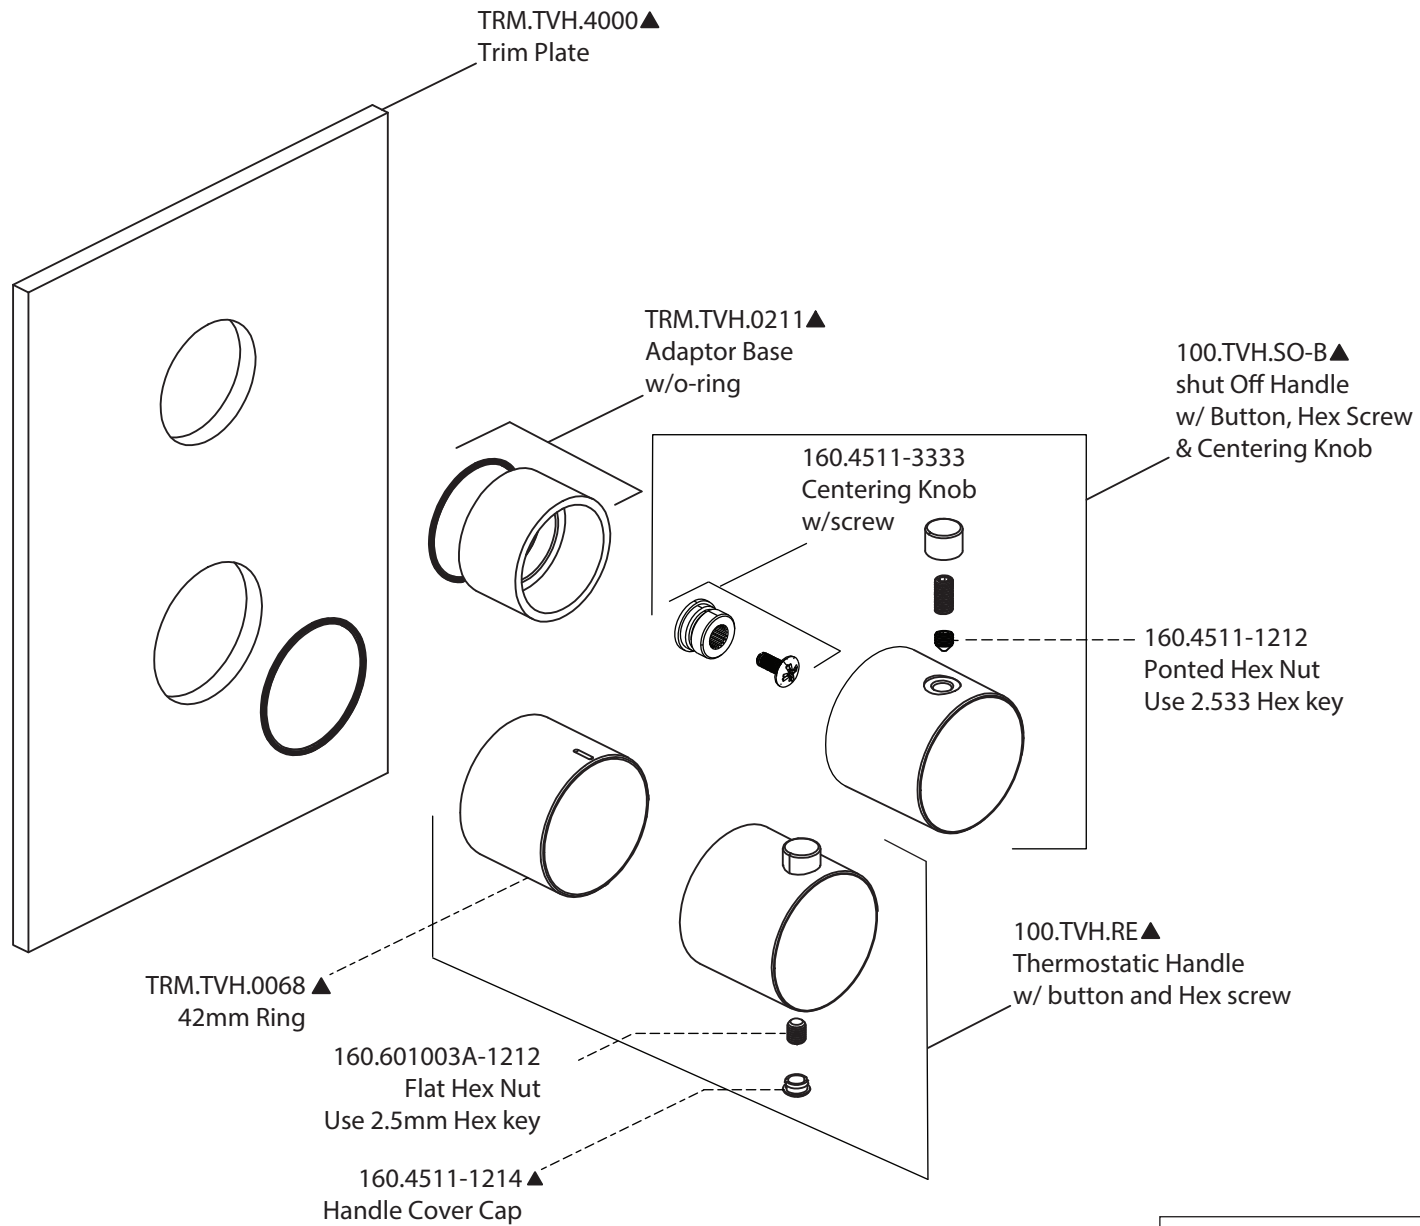

Product Parts Breakdown

Model No. 100.7100

Ver 2.53

isenberg[®] *by* **FLUSSO**
LUXURY PLUMBING FIXTURES

Product Parts Breakdown

▲ Specify Finish

Model No. HS1002A

Ver 2.53

isenberg[®] *by* **FLUSSO**
LUXURY PLUMBING FIXTURES

Product Parts Breakdown

▲ Specify Finish

Model No. HS1012SA

Ver 2.53

isenberg[®] *by* **FLUSSO**
LUXURY PLUMBING FIXTURES

Product Parts Breakdown

Model No. 100.4000T

Ver 2.54

Product Parts Breakdown

Model No. TVH.4420F

Ver 2.54

isenberg[®] by FLUSSO
LUXURY PLUMBING FIXTURES

Product Parts Breakdown

▲ Specify Finish

Model No. HS1004H

Ver 2.55

isenberg[®] *by* **FLUSSO**
LUXURY PLUMBING FIXTURES

Product Parts Breakdown

Model No. 100.601001A **Ver** 2.55

isenberg[®] *by* **FLUSSO**
LUXURY PLUMBING FIXTURES

Product Parts Breakdown

Model No. 100.5502