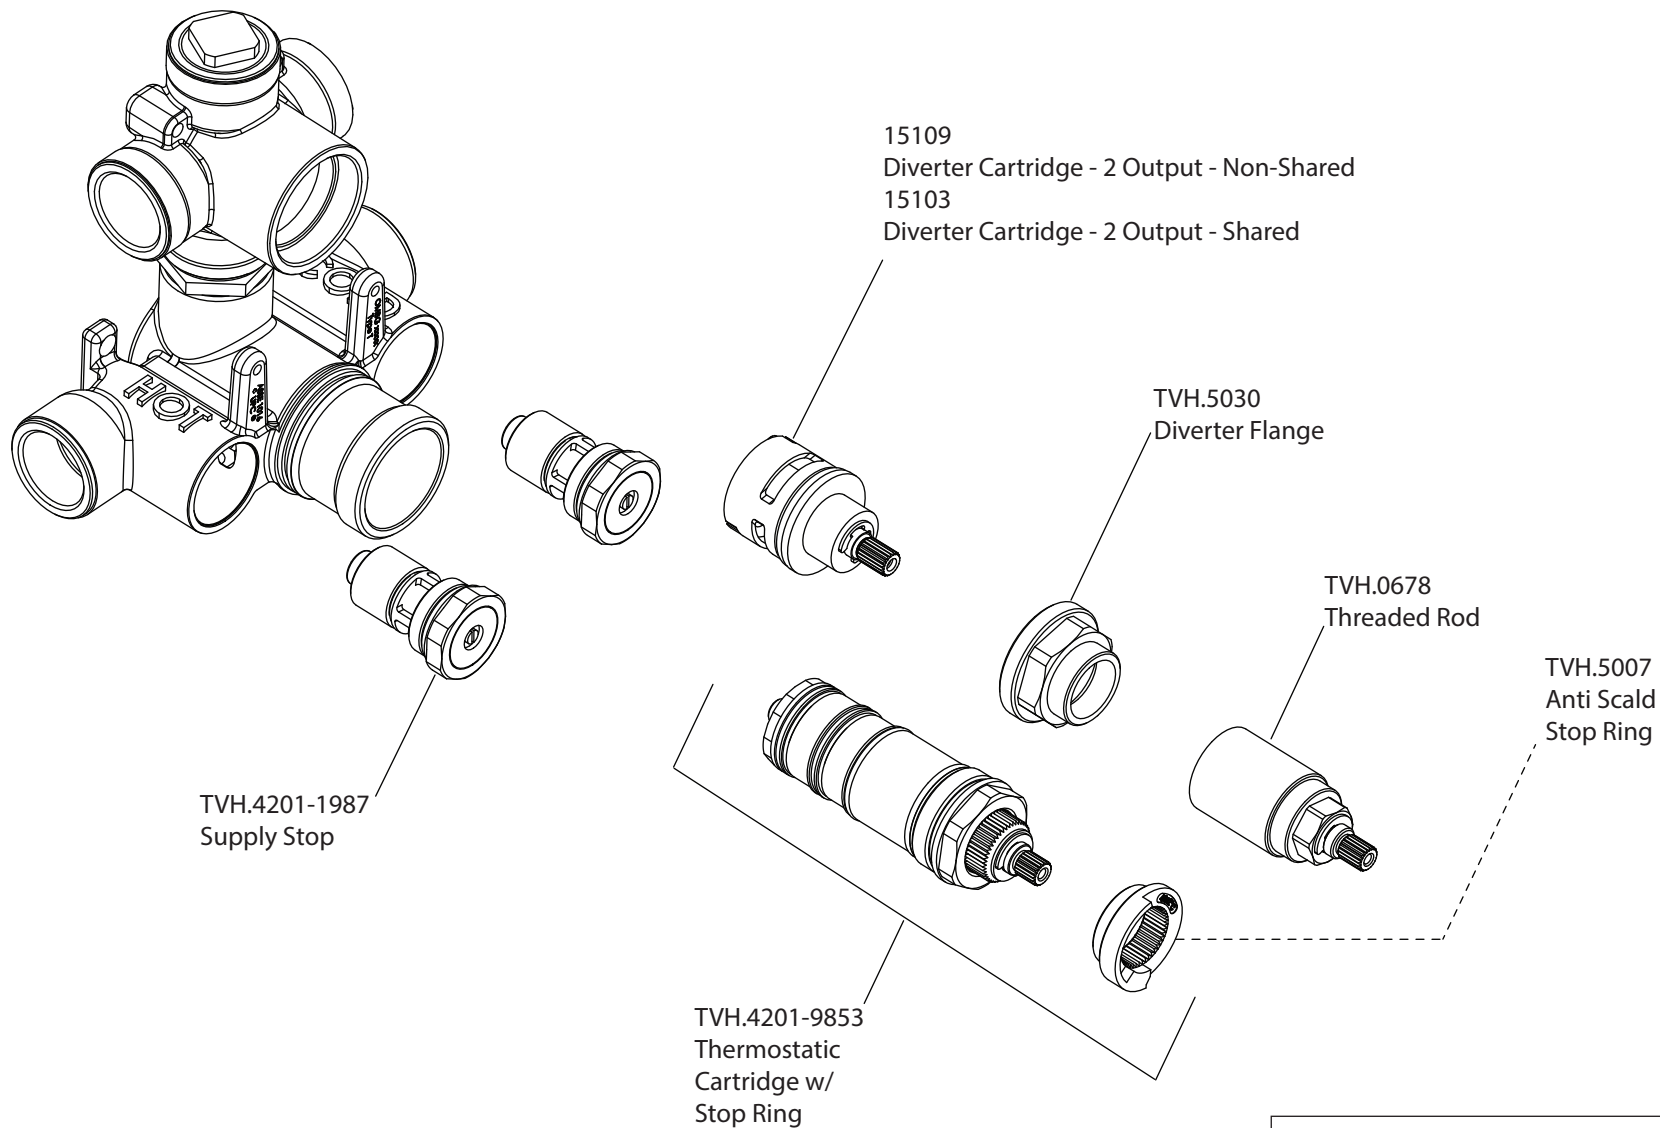

Product Parts Breakdown

Model No. 100.7100

Ver 2.53

isenberg[®] *by* **FLUSSO**
LUXURY PLUMBING FIXTURES

Product Parts Breakdown

▲ Specify Finish

Model No. HS1002A

Ver 2.53

isenberg[®] *by* **FLUSSO**
LUXURY PLUMBING FIXTURES

Product Parts Breakdown

▲ Specify Finish

Model No. HS1012SA

Ver 2.53

isenberg[®] *by* **FLUSSO**
LUXURY PLUMBING FIXTURES

Product Parts Breakdown

Model No. 100.4000T

Ver 2.54

Product Parts Breakdown

Model No. TVH.4420F

Ver 2.54

isenberg[®] by FLUSSO
LUXURY PLUMBING FIXTURES

Product Parts Breakdown

▲ Specify Finish

Model No. HS1004H

Ver 2.55

isenberg[®] *by* **FLUSSO**
LUXURY PLUMBING FIXTURES

Product Parts Breakdown

Model No. 100.601001A **Ver** 2.55

isenberg[®] *by* **FLUSSO**
LUXURY PLUMBING FIXTURES

Product Parts Breakdown

Model No. 100.5502