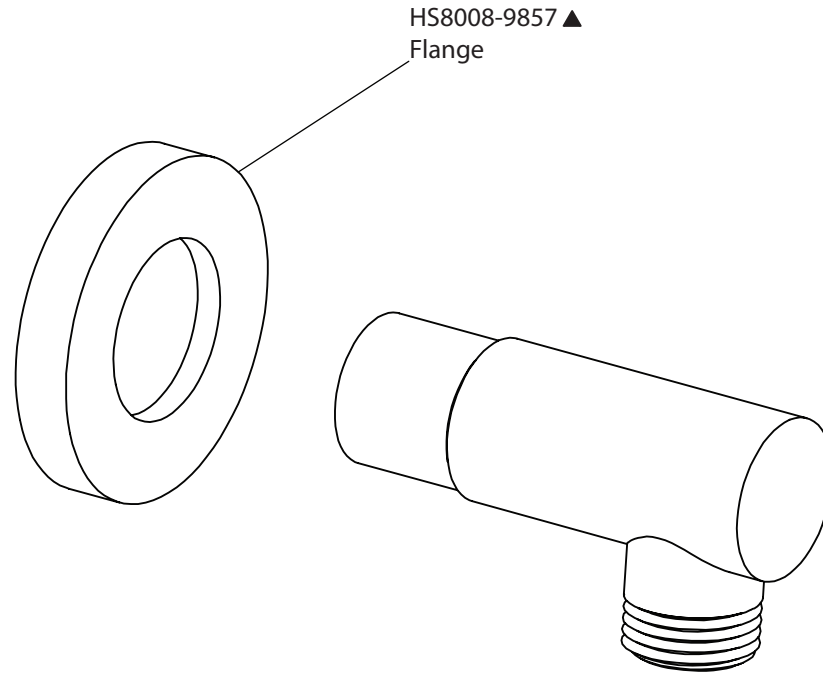

Ver 2.54

Product Parts Breakdown

Model No. TVH.4420F

Ver 2.54

isenberg[®] by FLUSSO
LUXURY PLUMBING FIXTURES

Product Parts Breakdown

▲ Specify Finish

Model No. HS1004H

Ver 2.55

isenberg[®] *by* **FLUSSO**
LUXURY PLUMBING FIXTURES

Product Parts Breakdown

Model No. 100.601001A **Ver** 2.55

isenberg[®] *by* **FLUSSO**
LUXURY PLUMBING FIXTURES

Product Parts Breakdown

Model No. 100.5502

Ver 2.53

isenberg[®] *by* **FLUSSO**
LUXURY PLUMBING FIXTURES

Product Parts Breakdown

▲ Specify Finish

Model No. SP.150EM

Ver 2.54

isenberg[®] *by* **FLUSSO**
LUXURY PLUMBING FIXTURES