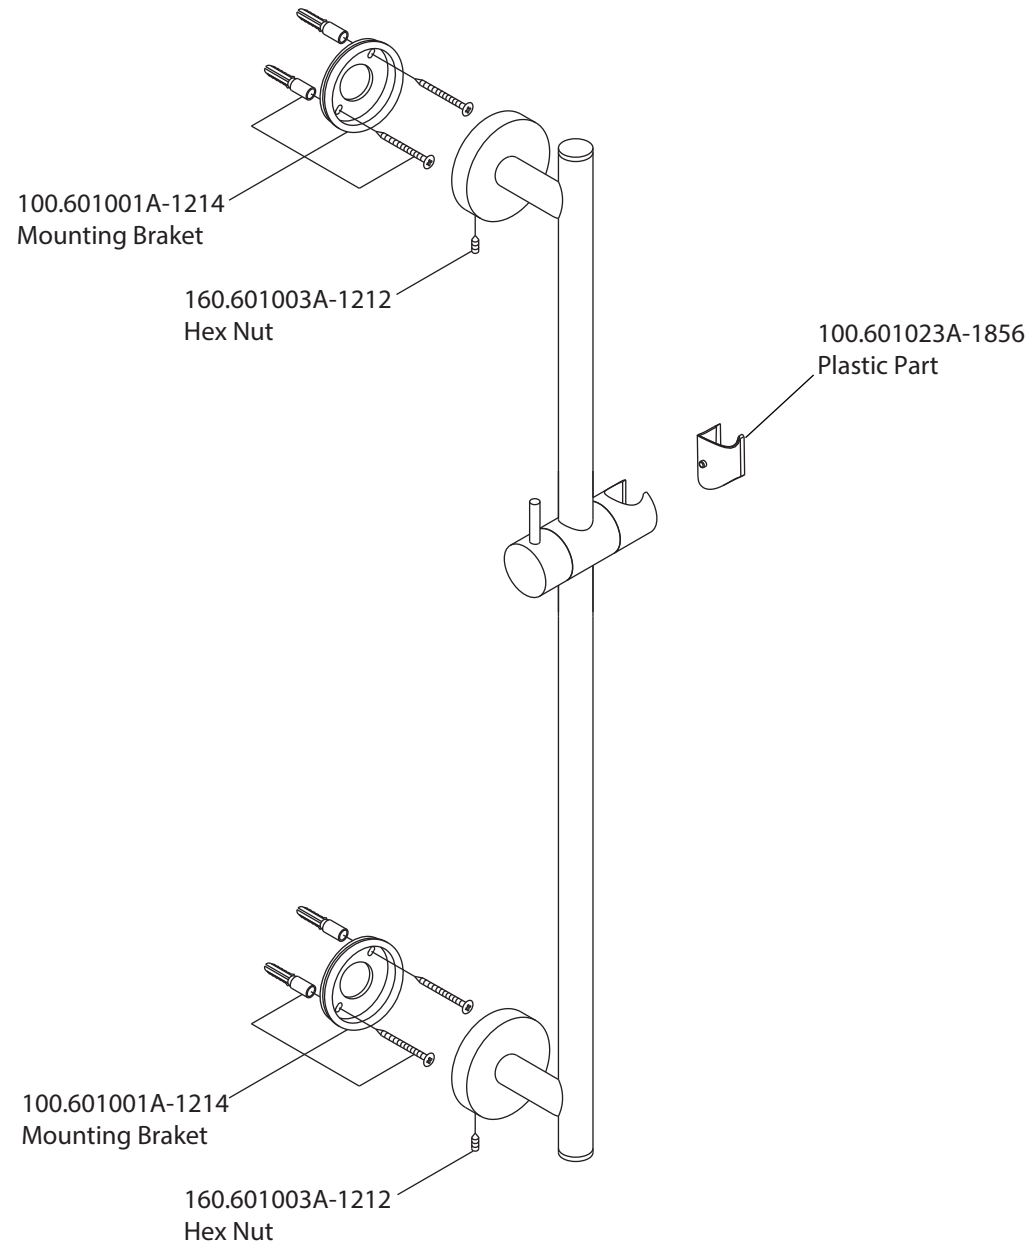

Product Parts Breakdown

Model No. 100.7100

Ver 2.53

isenberg[®] *by* **FLUSSO**
LUXURY PLUMBING FIXTURES

Product Parts Breakdown

▲ Specify Finish

Model No. HS1002A

Ver 2.53

isenberg[®] *by* **FLUSSO**
LUXURY PLUMBING FIXTURES

Product Parts Breakdown

▲ Specify Finish

Model No. HS1012SA

Ver 2.53

isenberg[®] *by* **FLUSSO**
LUXURY PLUMBING FIXTURES

Product Parts Breakdown

Model No. 100.4000T

Ver 2.54

Product Parts Breakdown

Model No. TVH.4420F

Ver 2.54

isenberg[®] by FLUSSO
LUXURY PLUMBING FIXTURES

Product Parts Breakdown

▲ Specify Finish

Model No. HS1004H

Ver 2.55

isenberg[®] *by* **FLUSSO**
LUXURY PLUMBING FIXTURES

Product Parts Breakdown

Model No. 100.601001A **Ver** 2.55

isenberg[®] *by* **FLUSSO**
LUXURY PLUMBING FIXTURES

Product Parts Breakdown

Model No. 100.5502