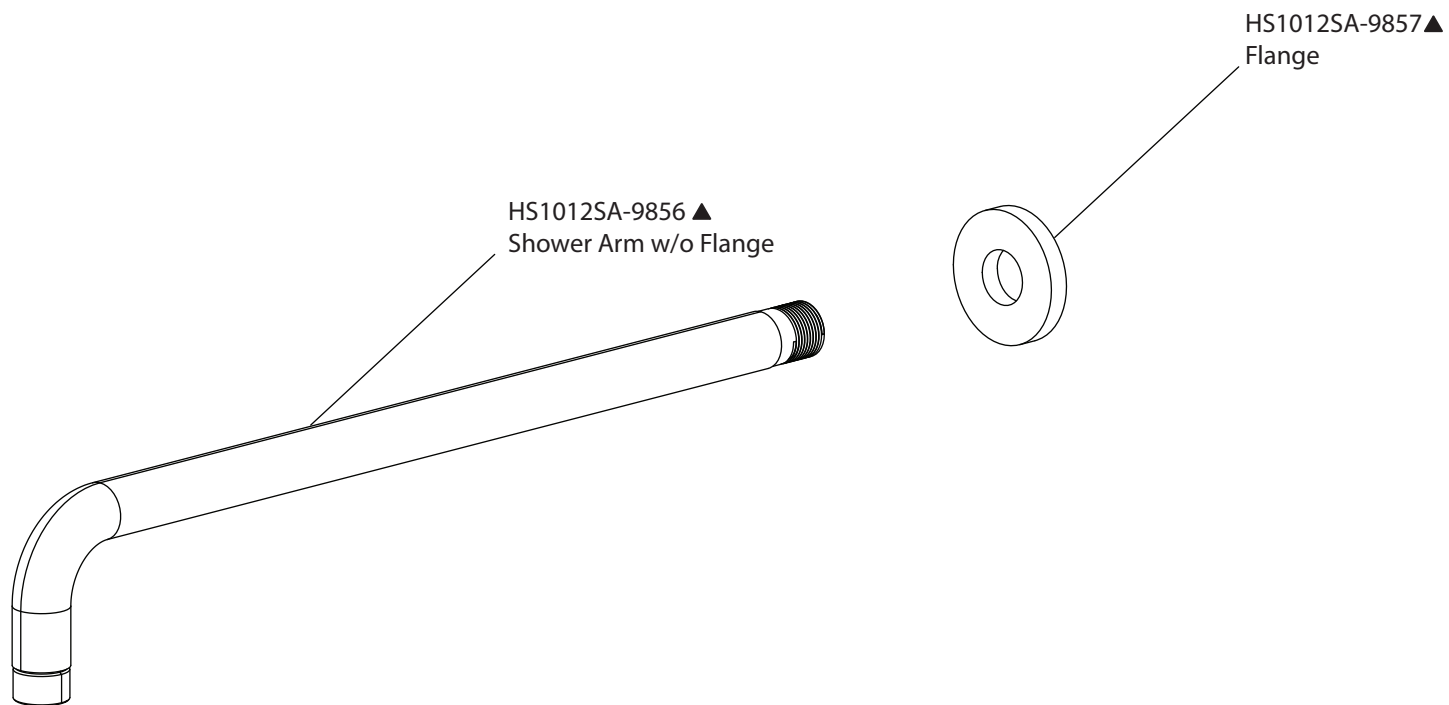

Product Parts Breakdown

Model No. 100.7100

Ver 2.53

isenberg[®] *by* **FLUSSO**
LUXURY PLUMBING FIXTURES

Product Parts Breakdown

▲ Specify Finish

Model No. HS1002A

Ver 2.53

isenberg[®] *by* **FLUSSO**
LUXURY PLUMBING FIXTURES

Product Parts Breakdown

▲ Specify Finish

Model No. HS1012SA

Ver 2.53

isenberg[®] *by* **FLUSSO**
LUXURY PLUMBING FIXTURES

Product Parts Breakdown

Model No. 100.4000T

Ver 2.54

Product Parts Breakdown

Model No. TVH.4420F

Ver 2.54

isenberg[®] by FLUSSO
LUXURY PLUMBING FIXTURES

Product Parts Breakdown

▲ Specify Finish

Model No. HS1004H

Ver 2.55

isenberg[®] *by* **FLUSSO**
LUXURY PLUMBING FIXTURES

Product Parts Breakdown

Model No. 100.601001A **Ver** 2.55

isenberg[®] *by* **FLUSSO**
LUXURY PLUMBING FIXTURES

Product Parts Breakdown

Model No. 100.5502