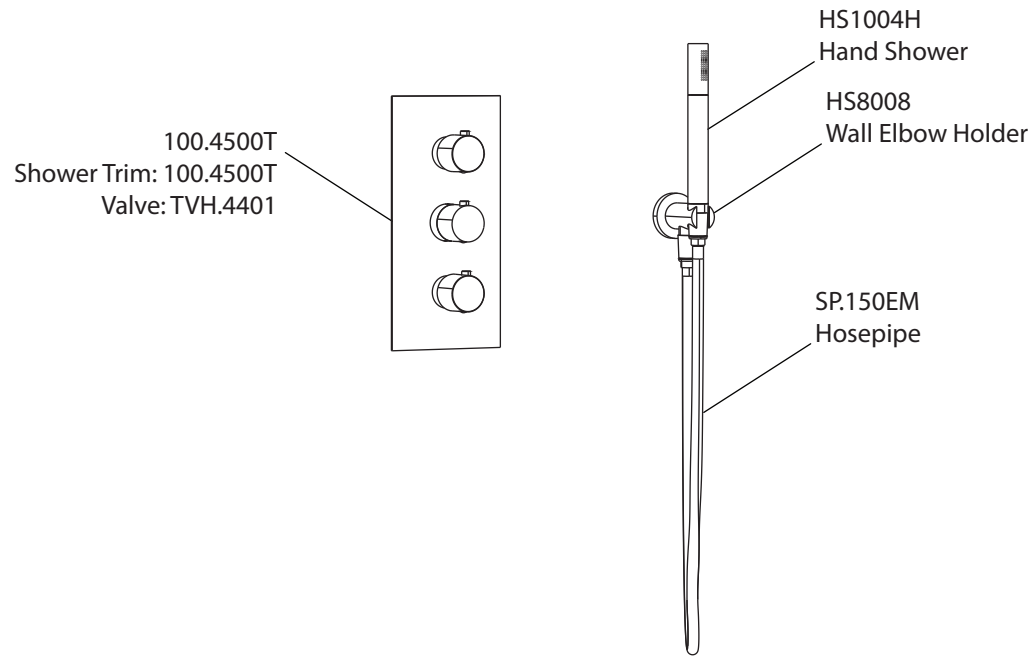

# Product Parts Breakdown

**Model No.** 100.7150

**Ver** 2.53

**isenberg**<sup>®</sup> *by* **FLUSSO**  
LUXURY PLUMBING FIXTURES

# Product Parts Breakdown

▲ Specify Finish

HSB.10R  
Shower Head

**Model No.** HSB.10R

**Ver** 2.53

**isenberg**<sup>®</sup> *by* **FLUSSO**  
LUXURY PLUMBING FIXTURES

# Product Parts Breakdown

<b>Model No.</b> 100.4500T	<b>Ver</b> 2.54
<b>isenberg</b> <sup>®</sup> <i>by</i> <b>FLUSSO</b> LUXURY PLUMBING FIXTURES	

# Product Parts Breakdown

**Model No.** TVH.4401

**Ver** 2.53

**isenberg**<sup>®</sup> *by* **FLUSSO**  
LUXURY PLUMBING FIXTURES