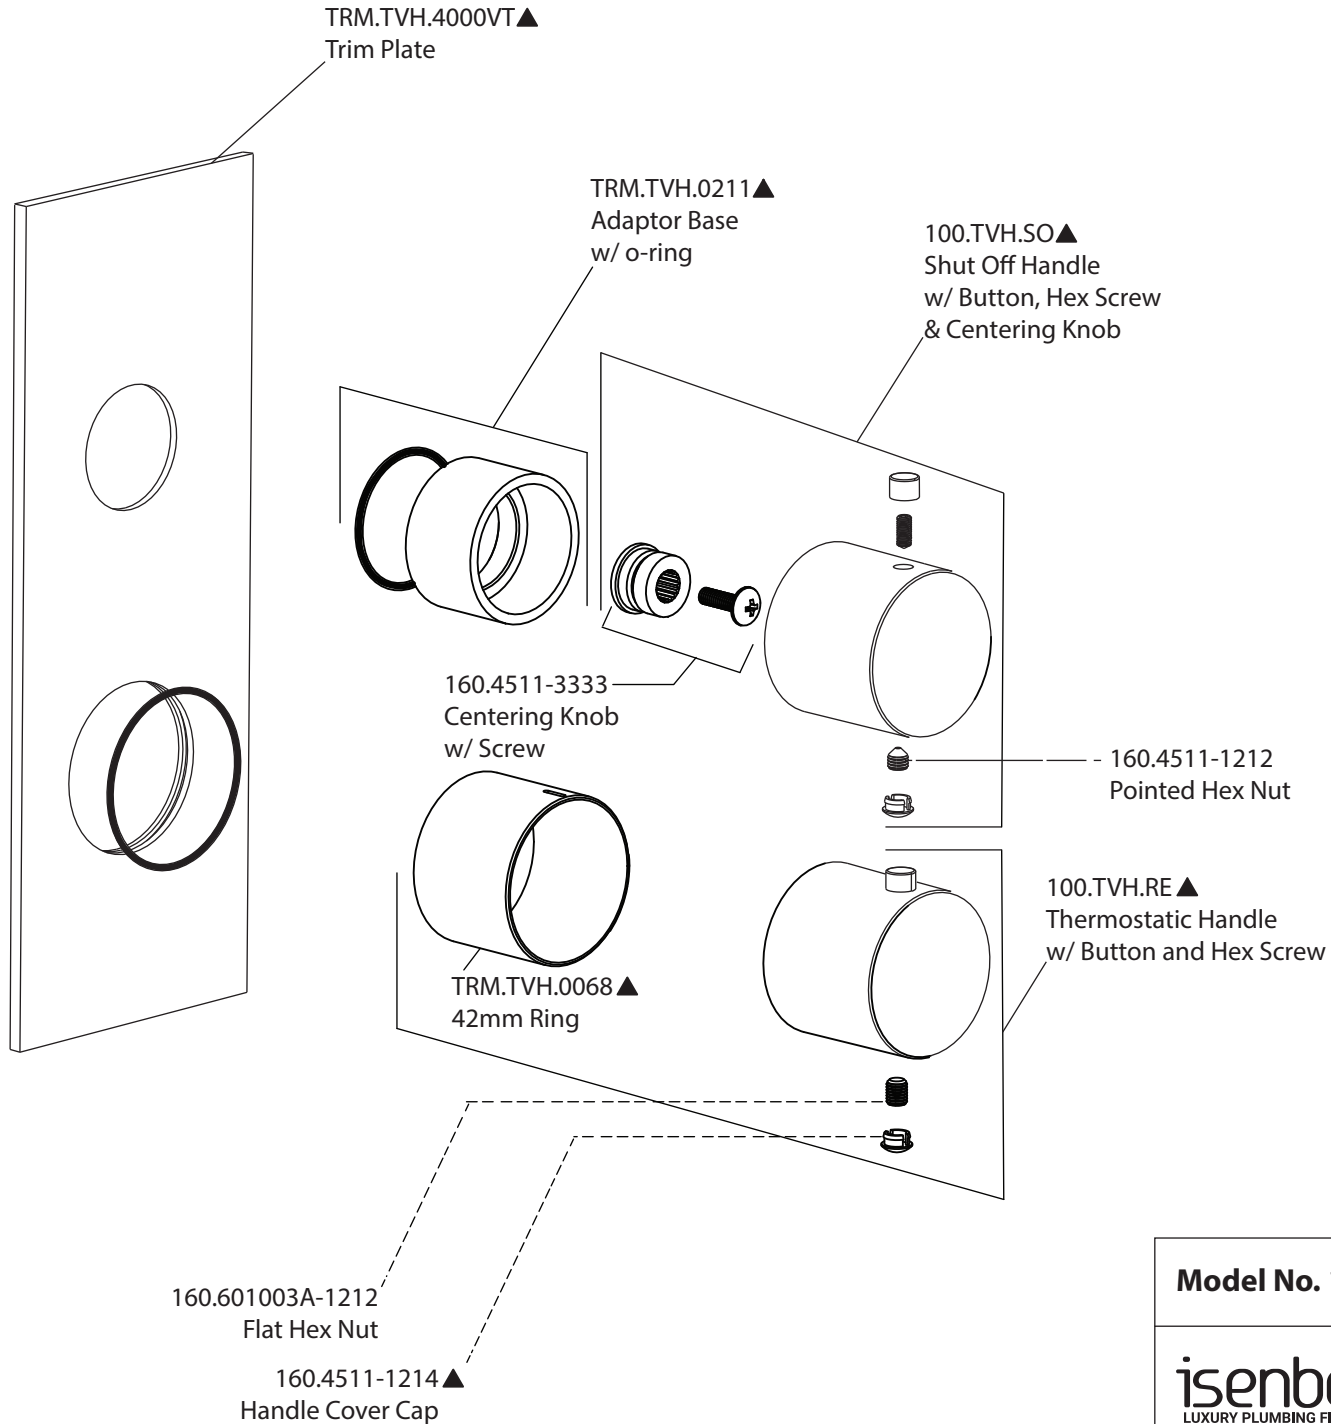

Product Parts Breakdown

Model No. 100.7250

Ver 2.53

isenberg[®] *by* **FLUSSO**
LUXURY PLUMBING FIXTURES

Product Parts Breakdown

▲ Specify Finish

Model No. HS1002A

Ver 2.53

isenberg[®] *by* **FLUSSO**
LUXURY PLUMBING FIXTURES

Product Parts Breakdown

▲ Specify Finish

Model No. HS1012SA

Ver 2.53

isenberg[®] *by* **FLUSSO**
LUXURY PLUMBING FIXTURES

Product Parts Breakdown

Model No. 100.4000VT **Ver** 2.56

isenberg® *by* **FLUSSO**
LUXURY PLUMBING FIXTURES

Product Parts Breakdown

Model No. TVH.2717F

Ver 2.54

isenberg[®] by FLUSSO
LUXURY PLUMBING FIXTURES

Product Parts Breakdown

▲ Specify Finish

Model No. HS1004H

Ver 2.55

isenberg[®] *by* **FLUSSO**
LUXURY PLUMBING FIXTURES

Product Parts Breakdown

▲ Specify Finish

Model No. HS8008

Ver 2.54

isenberg[®] *by* **FLUSSO**
LUXURY PLUMBING FIXTURES

Product Parts Breakdown