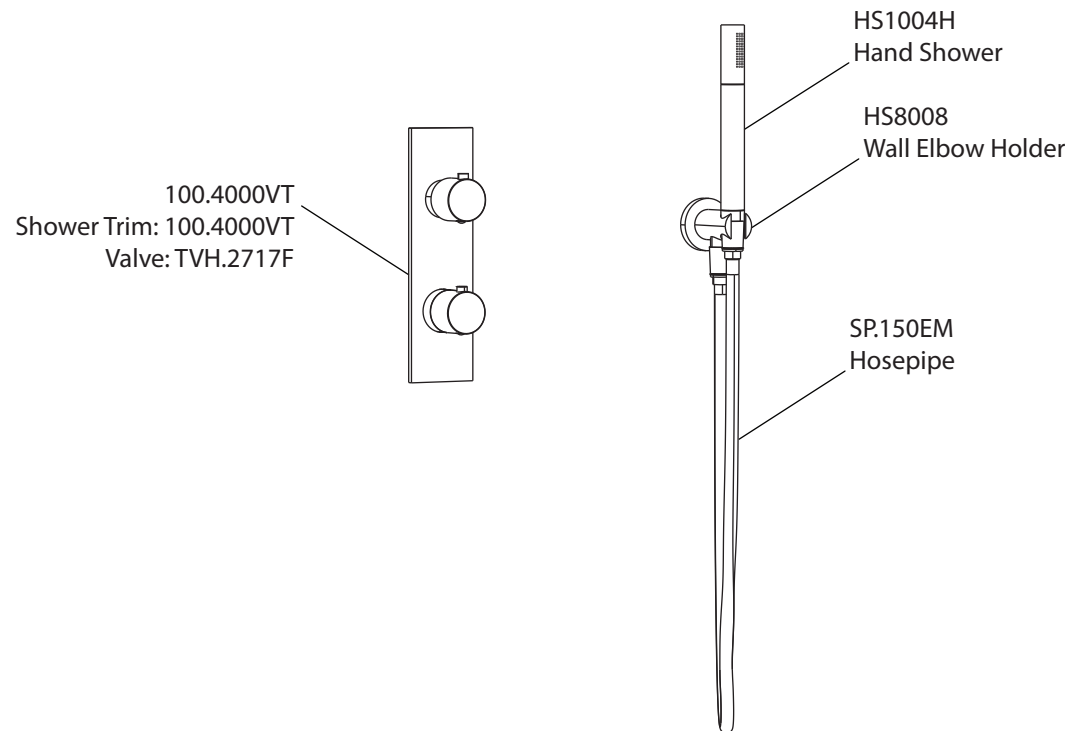

Product Parts Breakdown

Model No. 100.7250

Ver 2.53

isenberg[®] *by* **FLUSSO**
LUXURY PLUMBING FIXTURES

Product Parts Breakdown

▲ Specify Finish

Model No. HS1002A

Ver 2.53

isenberg[®] *by* **FLUSSO**
LUXURY PLUMBING FIXTURES

Product Parts Breakdown

▲ Specify Finish

Model No. HS1012SA

Ver 2.53

isenberg[®] *by* **FLUSSO**
LUXURY PLUMBING FIXTURES

Product Parts Breakdown

Model No. 100.4000VT **Ver** 2.56

isenberg® *by* **FLUSSO**
LUXURY PLUMBING FIXTURES

Product Parts Breakdown

Model No. TVH.2717F

Ver 2.54

isenberg[®] by FLUSSO
LUXURY PLUMBING FIXTURES

Product Parts Breakdown

▲ Specify Finish

Model No. HS1004H

▲ Specify Finish

Model No. SP.150EM

Ver 2.54

isenberg[®] *by* **FLUSSO**
LUXURY PLUMBING FIXTURES