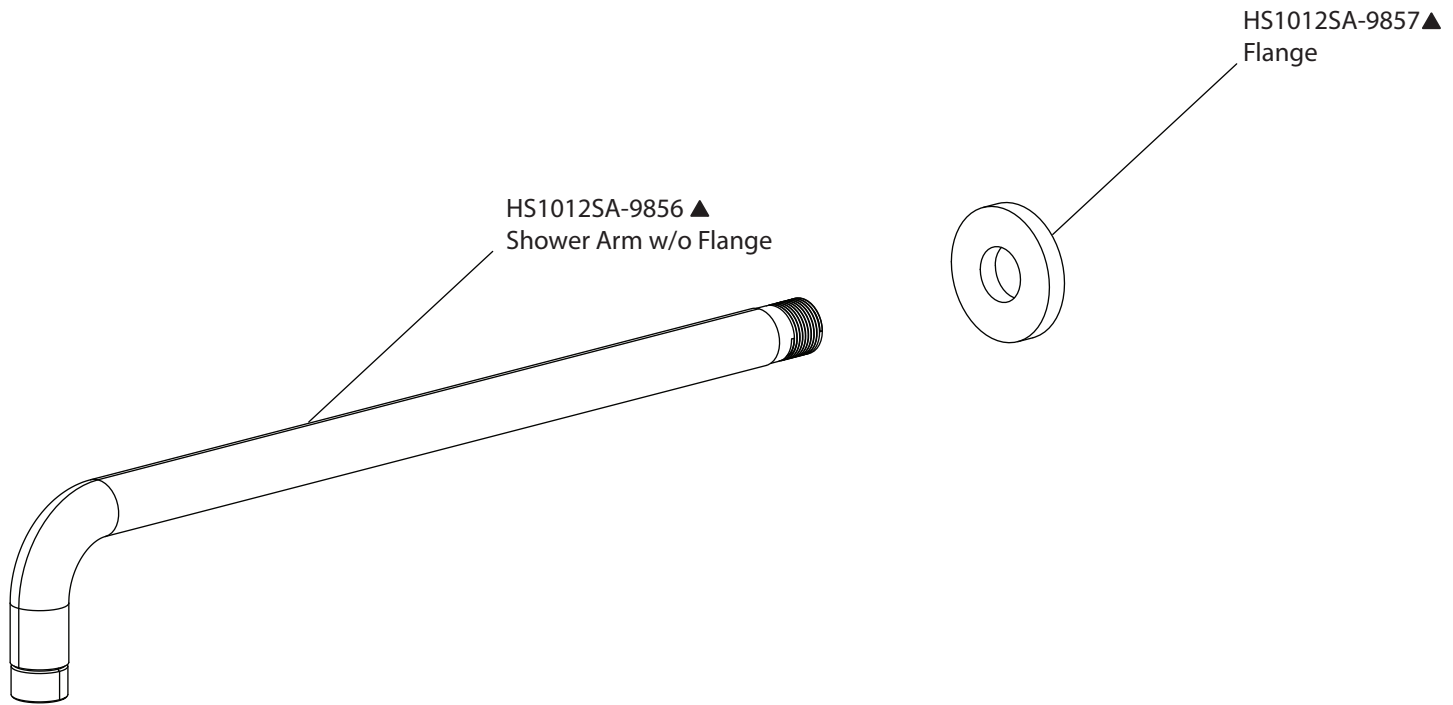

Product Parts Breakdown

Model No. 100.7250

Ver 2.53

isenberg[®] *by* **FLUSSO**
LUXURY PLUMBING FIXTURES

Product Parts Breakdown

▲ Specify Finish

Model No. HS1002A

Ver 2.53

isenberg[®] *by* **FLUSSO**
LUXURY PLUMBING FIXTURES

Product Parts Breakdown

▲ Specify Finish

Model No. HS1012SA

Ver 2.53

isenberg[®] *by* **FLUSSO**
LUXURY PLUMBING FIXTURES

Product Parts Breakdown

Model No. 100.4000VT **Ver** 2.56

isenberg® *by* **FLUSSO**
LUXURY PLUMBING FIXTURES

Product Parts Breakdown

Model No. TVH.2717F

Ver 2.54

isenberg[®] by FLUSSO
LUXURY PLUMBING FIXTURES

Product Parts Breakdown

▲ Specify Finish

Model No. HS1004H

Ver 2.55

isenberg[®] *by* **FLUSSO**
LUXURY PLUMBING FIXTURES

Product Parts Breakdown

▲ Specify Finish

Model No. HS8008

Ver 2.54

isenberg[®] *by* **FLUSSO**
LUXURY PLUMBING FIXTURES

Product Parts Breakdown