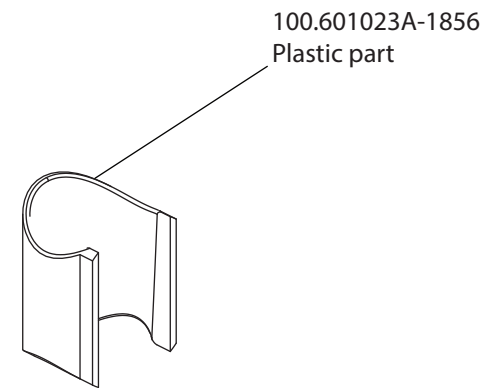

isenberg® *by* **FLUSSO**
LUXURY PLUMBING FIXTURES

Product Parts Breakdown

Model No. TVH.2717F

Ver 2.54

isenberg[®] by FLUSSO
LUXURY PLUMBING FIXTURES

Product Parts Breakdown

▲ Specify Finish

Model No. HS1004H

Ver 2.55

isenberg[®] *by* **FLUSSO**
LUXURY PLUMBING FIXTURES

Product Parts Breakdown

▲ Specify Finish

Model No. HS8008

Ver 2.54

isenberg[®] *by* **FLUSSO**
LUXURY PLUMBING FIXTURES

Product Parts Breakdown