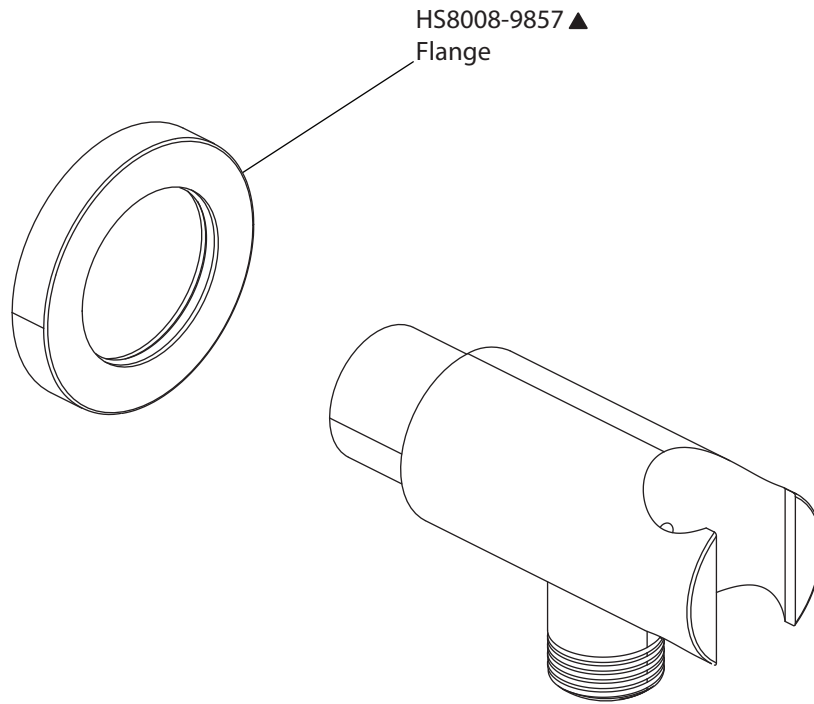

isenberg® *by* **FLUSSO**
LUXURY PLUMBING FIXTURES

Product Parts Breakdown

Model No. TVH.2717F

Ver 2.54

isenberg[®] by FLUSSO
LUXURY PLUMBING FIXTURES

Product Parts Breakdown

▲ Specify Finish

Model No. HS1004H

Ver 2.55

isenberg[®] *by* **FLUSSO**
LUXURY PLUMBING FIXTURES

Product Parts Breakdown

▲ Specify Finish

Model No. HS8008

Ver 2.54

isenberg[®] *by* **FLUSSO**
LUXURY PLUMBING FIXTURES

Product Parts Breakdown