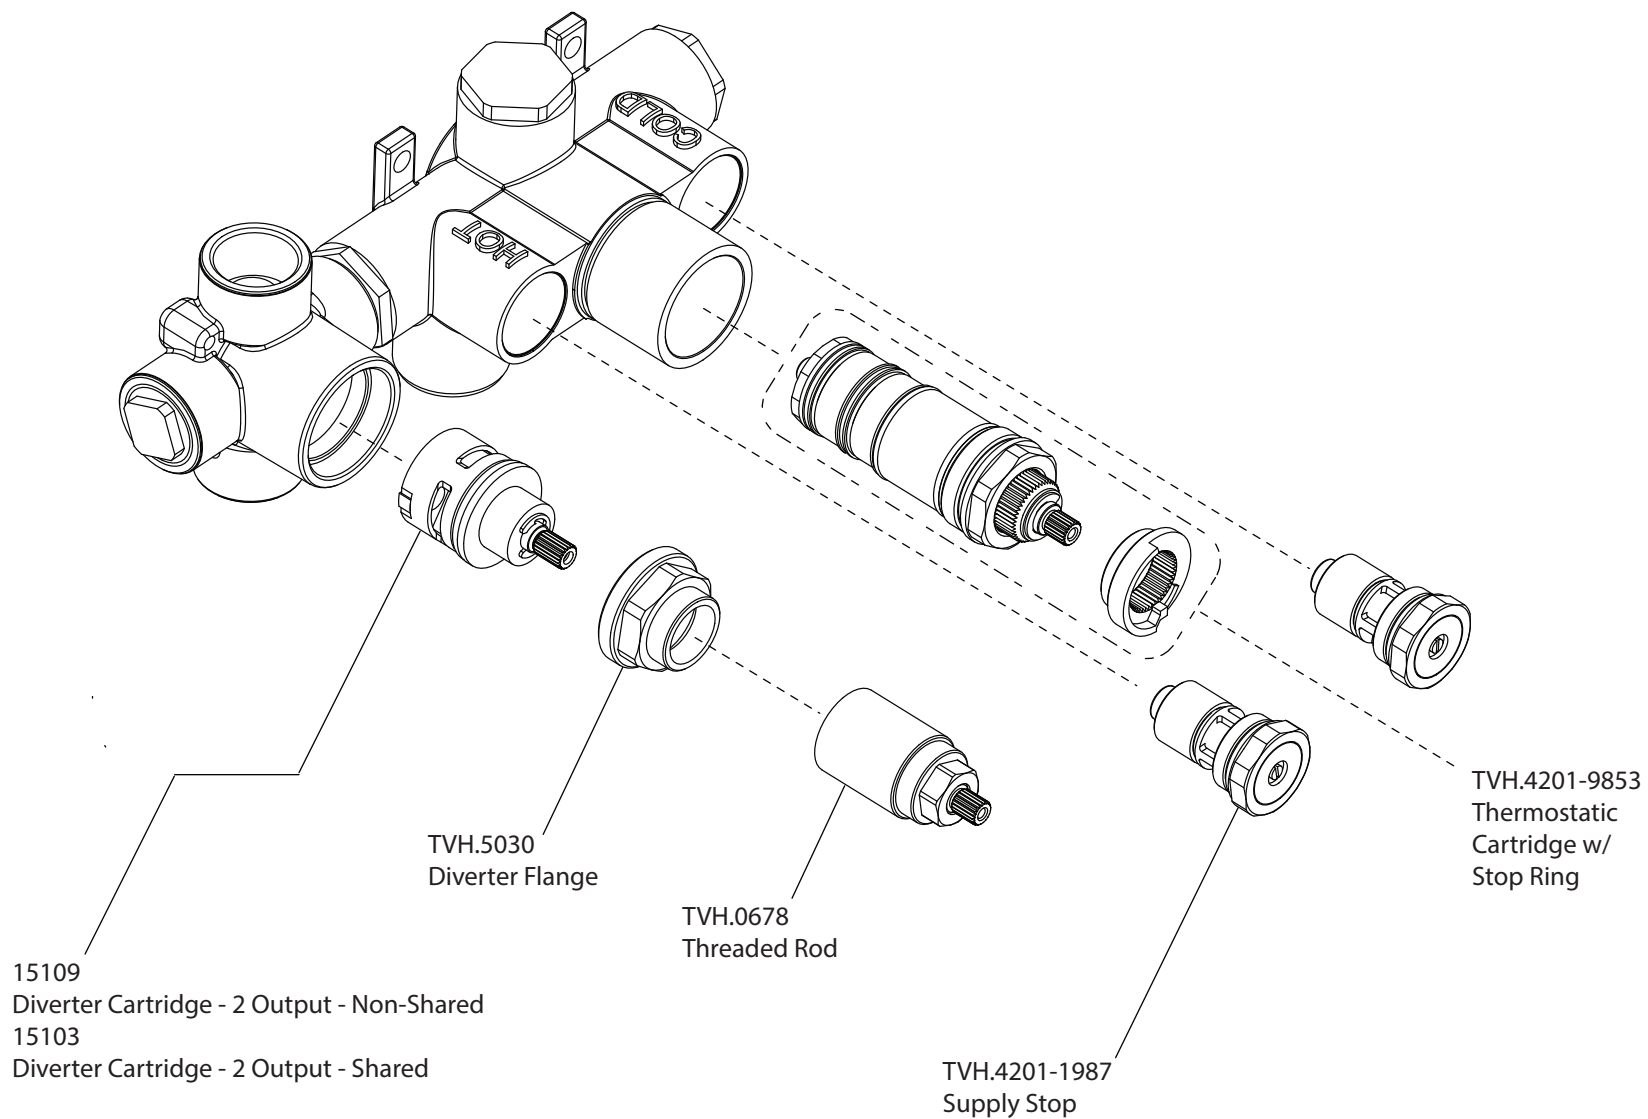

Product Parts Breakdown

Model No. 100.7250

Ver 2.53

isenberg[®] *by* **FLUSSO**
LUXURY PLUMBING FIXTURES

Product Parts Breakdown

▲ Specify Finish

Model No. HS1002A

Ver 2.53

isenberg[®] *by* **FLUSSO**
LUXURY PLUMBING FIXTURES

Product Parts Breakdown

▲ Specify Finish

Model No. HS1012SA

Ver 2.53

isenberg[®] *by* **FLUSSO**
LUXURY PLUMBING FIXTURES

Product Parts Breakdown

Model No. 100.4000VT **Ver** 2.56

isenberg® *by* **FLUSSO**
LUXURY PLUMBING FIXTURES

Product Parts Breakdown

Model No. TVH.2717F

Ver 2.54

isenberg[®] by FLUSSO
LUXURY PLUMBING FIXTURES

Product Parts Breakdown

▲ Specify Finish

Model No. HS1004H

Ver 2.55

isenberg[®] *by* **FLUSSO**
LUXURY PLUMBING FIXTURES

Product Parts Breakdown

▲ Specify Finish

Model No. HS8008

Ver 2.54

isenberg[®] *by* **FLUSSO**
LUXURY PLUMBING FIXTURES

Product Parts Breakdown