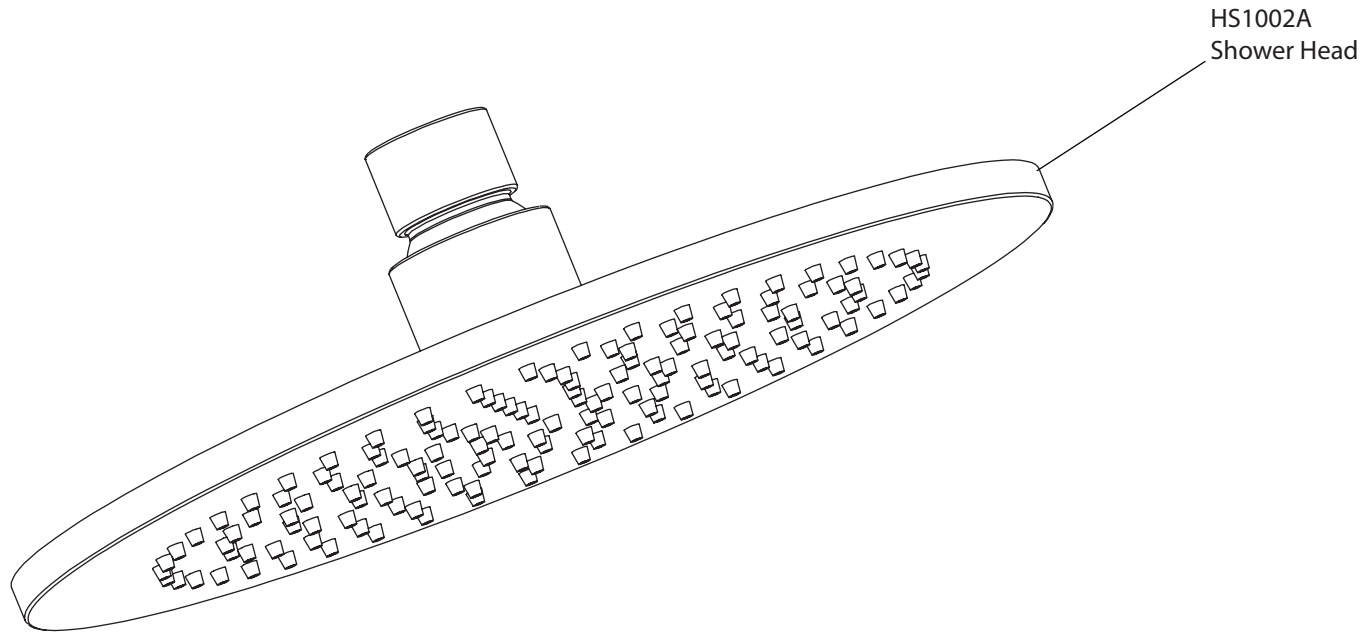

Product Parts Breakdown

Model No. 100.7250

Ver 2.53

isenberg[®] *by* **FLUSSO**
LUXURY PLUMBING FIXTURES

Product Parts Breakdown

▲ Specify Finish

Model No. HS1002A

Ver 2.53

isenberg[®] *by* **FLUSSO**
LUXURY PLUMBING FIXTURES

Product Parts Breakdown

▲ Specify Finish

Model No. HS1012SA

Ver 2.53

isenberg[®] *by* **FLUSSO**
LUXURY PLUMBING FIXTURES

Product Parts Breakdown

Model No. 100.4000VT **Ver** 2.56

isenberg® *by* **FLUSSO**
LUXURY PLUMBING FIXTURES

Product Parts Breakdown

Model No. TVH.2717F

Ver 2.54

isenberg[®] by FLUSSO
LUXURY PLUMBING FIXTURES

Product Parts Breakdown

▲ Specify Finish

Model No. HS1004H

Ver 2.55

isenberg[®] *by* **FLUSSO**
LUXURY PLUMBING FIXTURES

Product Parts Breakdown

▲ Specify Finish

Model No. HS8008

Ver 2.54

isenberg[®] *by* **FLUSSO**
LUXURY PLUMBING FIXTURES

Product Parts Breakdown