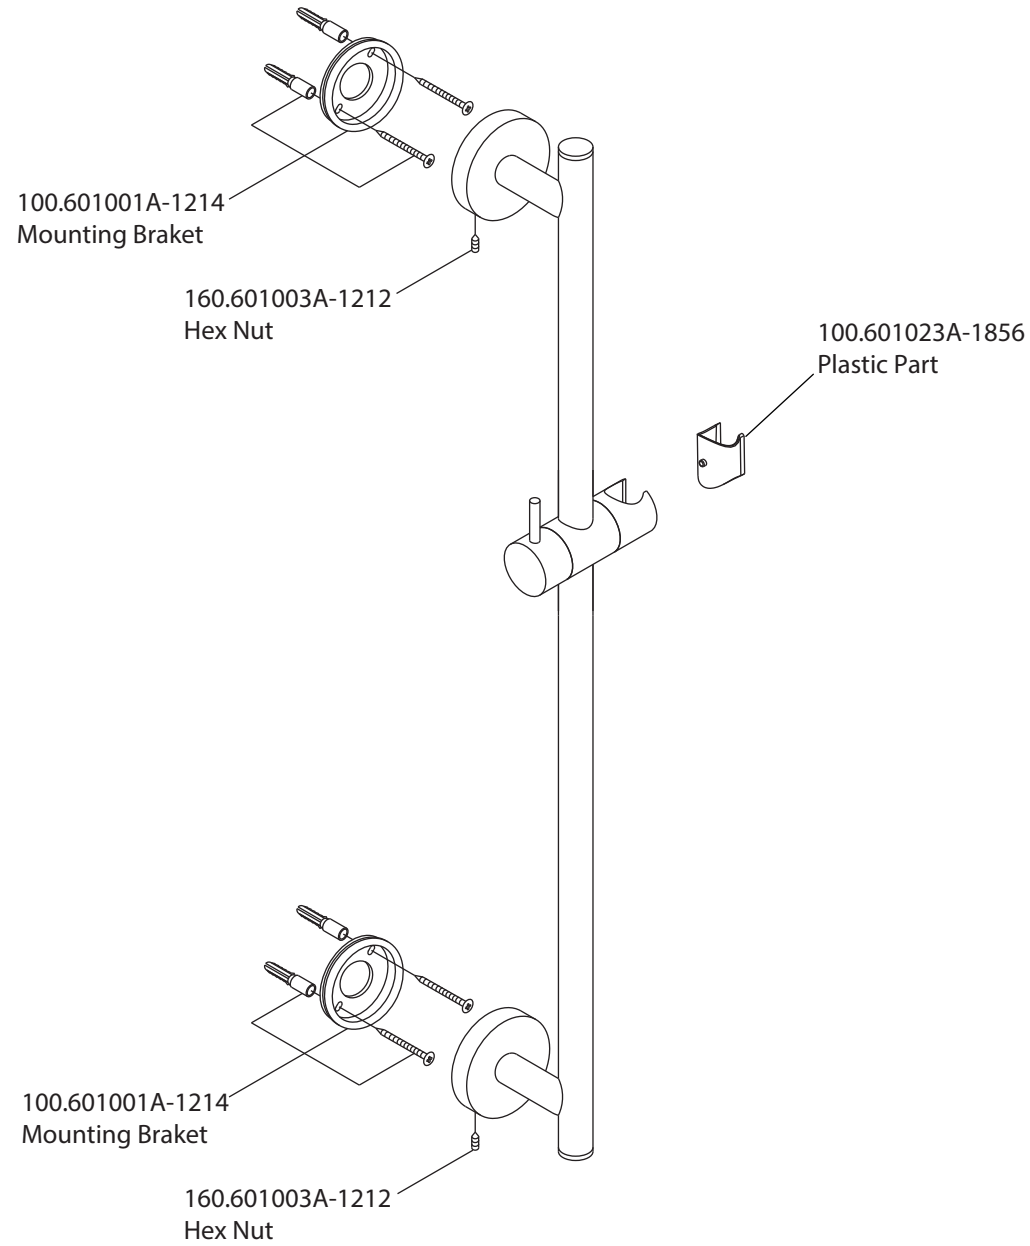

Product Parts Breakdown

Model No. 100.7300

Ver 2.53

isenberg[®] *by* **FLUSSO**
LUXURY PLUMBING FIXTURES

Product Parts Breakdown

▲ Specify Finish

Model No. HS1002A

Ver 2.53

Product Parts Breakdown

Model No. TVH.2717F

Ver 2.53

isenberg[®] *by* **FLUSSO**
LUXURY PLUMBING FIXTURES

Product Parts Breakdown

▲ Specify Finish

Model No. HS1004H

Ver 2.55

isenberg[®] *by* **FLUSSO**
LUXURY PLUMBING FIXTURES

Product Parts Breakdown

Model No. 100.601001A **Ver** 2.55

isenberg[®] *by* **FLUSSO**
LUXURY PLUMBING FIXTURES

Product Parts Breakdown

Model No. 100.5502