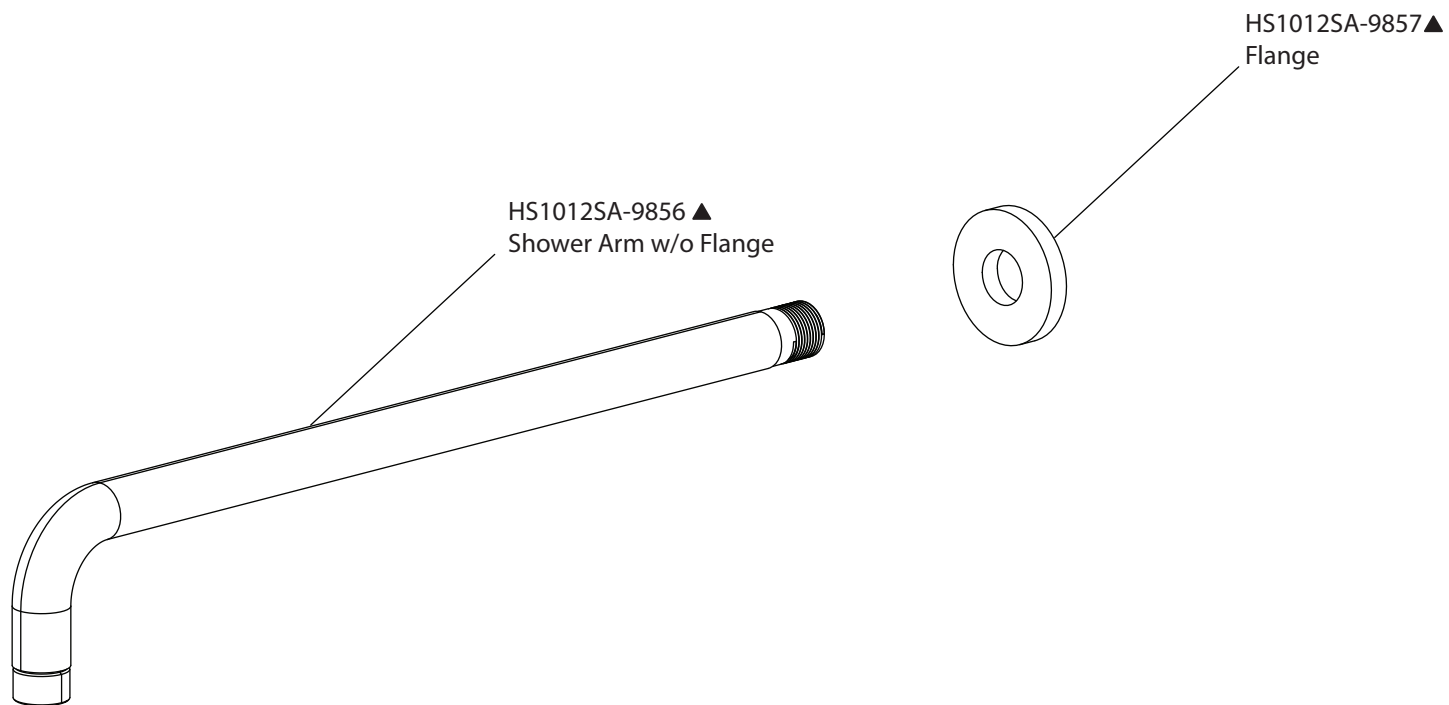

Product Parts Breakdown

Model No. 100.7300

Ver 2.53

isenberg[®] *by* **FLUSSO**
LUXURY PLUMBING FIXTURES

Product Parts Breakdown

▲ Specify Finish

Model No. HS1002A

Ver 2.53

isenberg[®] *by* **FLUSSO**
LUXURY PLUMBING FIXTURES

Product Parts Breakdown

▲ Specify Finish

Model No. HS1012SA

Ver 2.53

isenberg[®] *by* **FLUSSO**
LUXURY PLUMBING FIXTURES

Product Parts Breakdown

Model No. 100.4000VT	Ver 2.56
isenberg ® <i>by</i> FLUSSO LUXURY PLUMBING FIXTURES	

Product Parts Breakdown

Model No. TVH.2717F

Ver 2.53

isenberg[®] *by* **FLUSSO**
LUXURY PLUMBING FIXTURES

Product Parts Breakdown

▲ Specify Finish

Model No. HS1004H

Ver 2.55

isenberg[®] *by* **FLUSSO**
LUXURY PLUMBING FIXTURES

Product Parts Breakdown

Model No. 100.601001A **Ver** 2.55

isenberg[®] *by* **FLUSSO**
LUXURY PLUMBING FIXTURES

Product Parts Breakdown

Model No. 100.5502