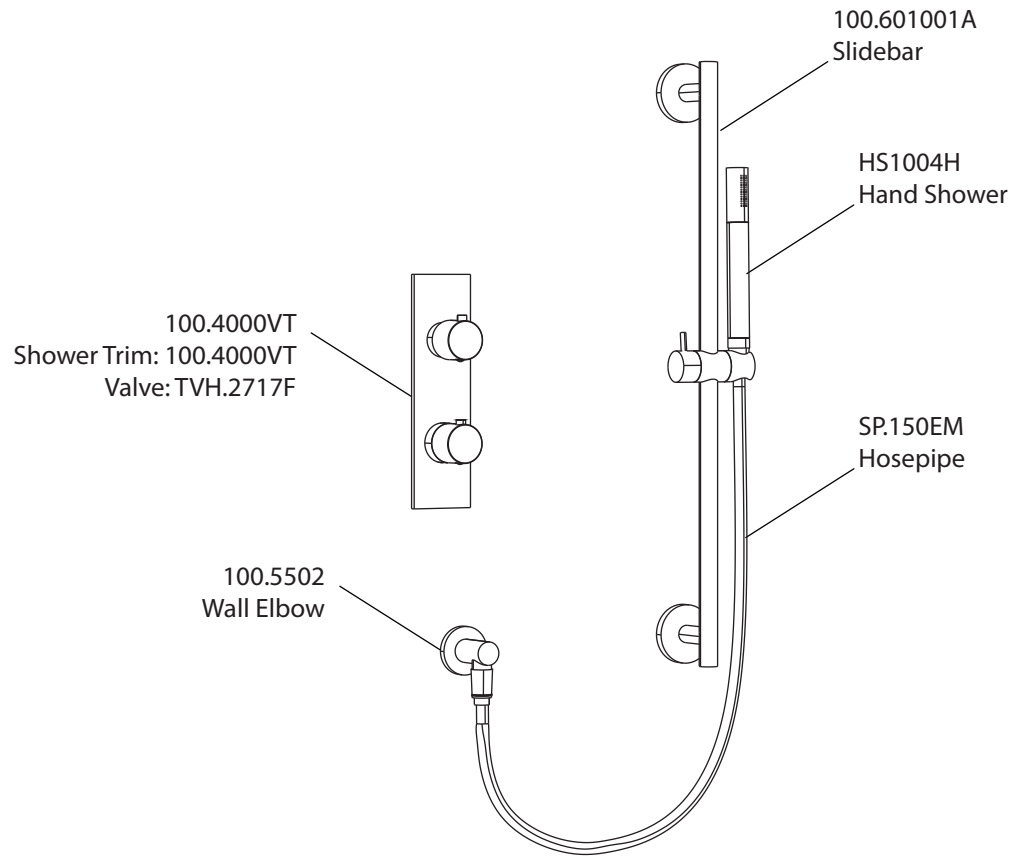

Product Parts Breakdown

Model No. 100.7300

Ver 2.53

isenberg[®] *by* **FLUSSO**
LUXURY PLUMBING FIXTURES

Product Parts Breakdown

▲ Specify Finish

Model No. HS1002A

Ver 2.53

isenberg[®] *by* **FLUSSO**
LUXURY PLUMBING FIXTURES

Product Parts Breakdown

▲ Specify Finish

Model No. HS1012SA

Ver 2.53

isenberg[®] *by* **FLUSSO**
LUXURY PLUMBING FIXTURES

Product Parts Breakdown

Model No. 100.4000VT	Ver 2.56
isenberg ® <i>by</i> FLUSSO LUXURY PLUMBING FIXTURES	

Product Parts Breakdown

Model No. TVH.2717F

Ver 2.53

isenberg[®] *by* **FLUSSO**
LUXURY PLUMBING FIXTURES

Product Parts Breakdown

▲ Specify Finish

Model No. HS1004H

Ver 2.55

isenberg[®] *by* **FLUSSO**
LUXURY PLUMBING FIXTURES

Product Parts Breakdown

Model No. 100.601001A **Ver** 2.55

isenberg[®] *by* **FLUSSO**
LUXURY PLUMBING FIXTURES

Product Parts Breakdown

Model No. 100.5502