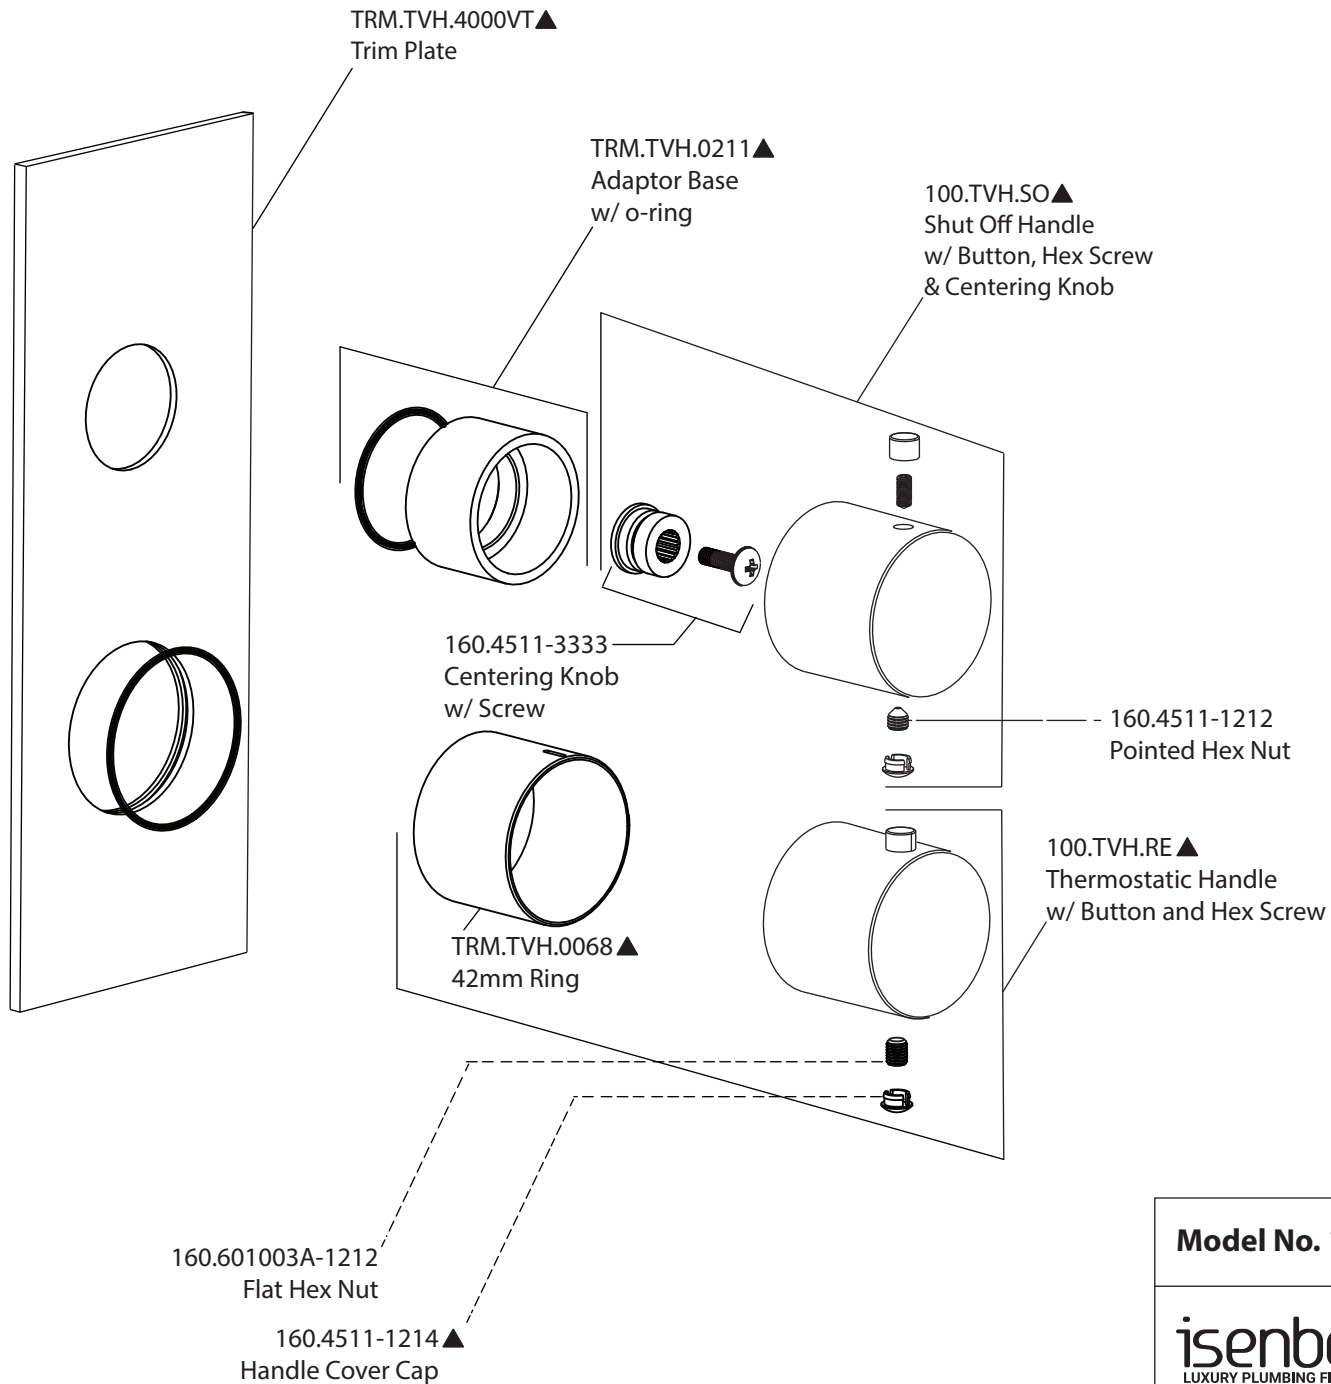

Product Parts Breakdown

Model No. 100.7300

Ver 2.53

isenberg[®] *by* **FLUSSO**
LUXURY PLUMBING FIXTURES

Product Parts Breakdown

▲ Specify Finish

Model No. HS1002A

Ver 2.53

isenberg[®] *by* **FLUSSO**
LUXURY PLUMBING FIXTURES

Product Parts Breakdown

▲ Specify Finish

Model No. HS1012SA

Ver 2.53

isenberg[®] *by* **FLUSSO**
LUXURY PLUMBING FIXTURES

Product Parts Breakdown

Model No. 100.4000VT	Ver 2.56
isenberg ® <i>by</i> FLUSSO LUXURY PLUMBING FIXTURES	

Product Parts Breakdown

Model No. TVH.2717F

Ver 2.53

isenberg[®] *by* **FLUSSO**
LUXURY PLUMBING FIXTURES

Product Parts Breakdown

▲ Specify Finish

Model No. HS1004H

Ver 2.55

isenberg[®] *by* **FLUSSO**
LUXURY PLUMBING FIXTURES

Product Parts Breakdown

Model No. 100.601001A **Ver** 2.55

isenberg[®] *by* **FLUSSO**
LUXURY PLUMBING FIXTURES

Product Parts Breakdown

Model No. 100.5502