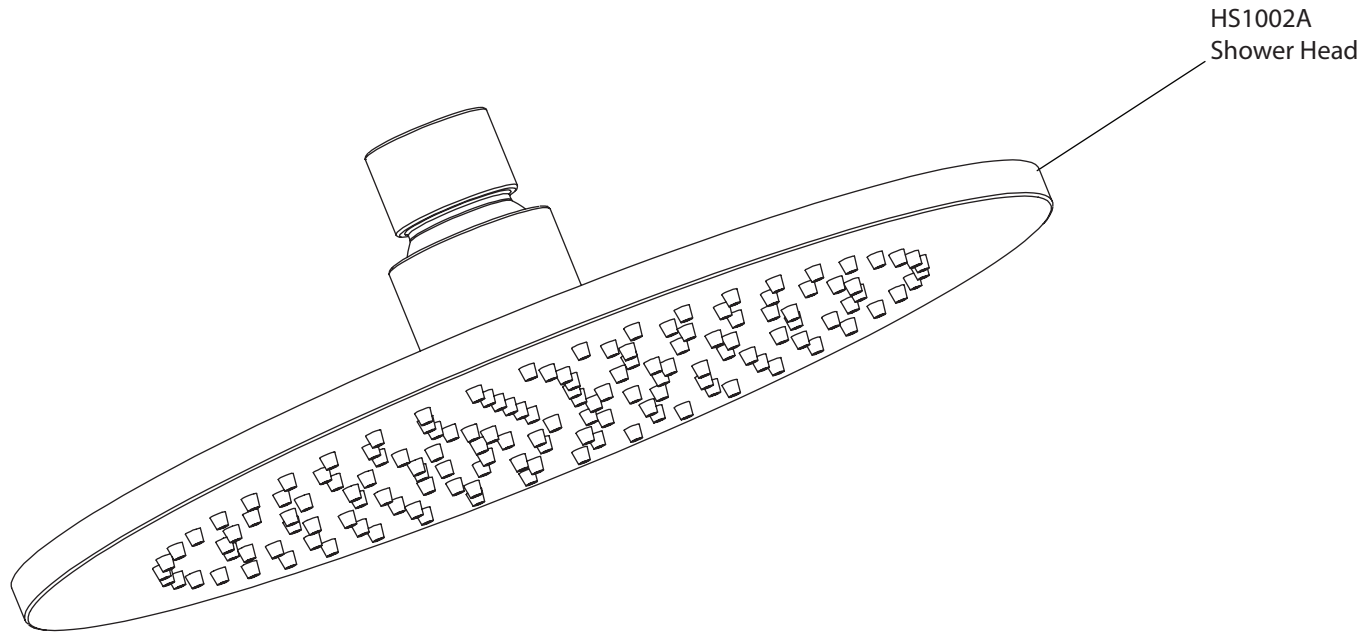

Product Parts Breakdown

Model No. 100.7300

Ver 2.53

isenberg[®] *by* **FLUSSO**
LUXURY PLUMBING FIXTURES

Product Parts Breakdown

▲ Specify Finish

Model No. HS1002A

Ver 2.53

isenberg[®] *by* **FLUSSO**
LUXURY PLUMBING FIXTURES

Product Parts Breakdown

▲ Specify Finish

Model No. HS1012SA

Ver 2.53

isenberg[®] *by* **FLUSSO**
LUXURY PLUMBING FIXTURES

Product Parts Breakdown

Model No. 100.4000VT	Ver 2.56
isenberg ® <i>by</i> FLUSSO LUXURY PLUMBING FIXTURES	

Product Parts Breakdown

Model No. TVH.2717F

Ver 2.53

isenberg[®] *by* **FLUSSO**
LUXURY PLUMBING FIXTURES

Product Parts Breakdown

▲ Specify Finish

Model No. HS1004H

Ver 2.55