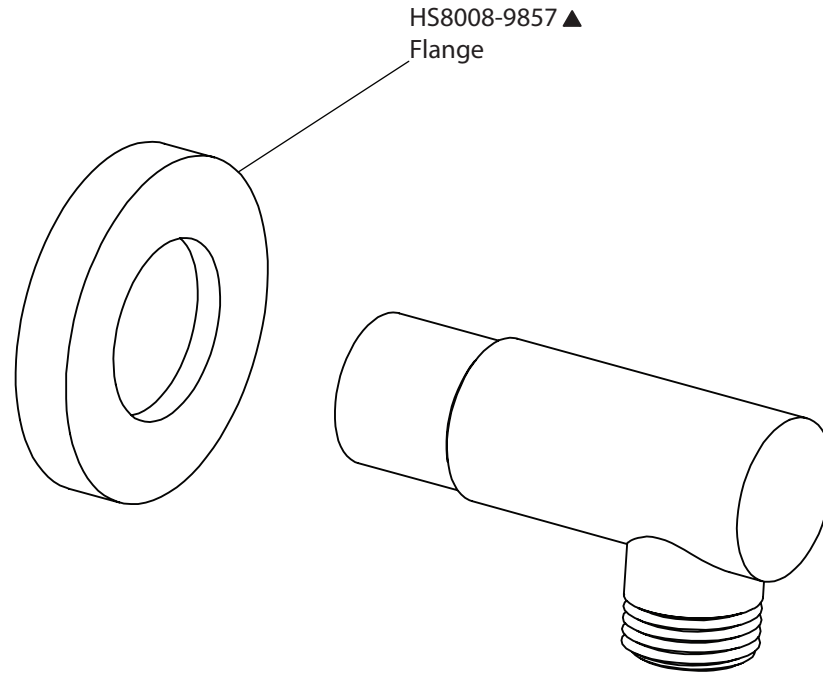

Product Parts Breakdown

Model No. 100.7300

Ver 2.53

isenberg[®] *by* **FLUSSO**
LUXURY PLUMBING FIXTURES

Product Parts Breakdown

▲ Specify Finish

Model No. HS1002A

Ver 2.53

Product Parts Breakdown

Model No. TVH.2717F

Ver 2.53

isenberg[®] *by* **FLUSSO**
LUXURY PLUMBING FIXTURES

Product Parts Breakdown

▲ Specify Finish

Model No. HS1004H

Ver 2.55

isenberg[®] *by* **FLUSSO**
LUXURY PLUMBING FIXTURES

Product Parts Breakdown

Model No. 100.601001A **Ver** 2.55

isenberg[®] *by* **FLUSSO**
LUXURY PLUMBING FIXTURES

Product Parts Breakdown

Model No. 100.5502

Ver 2.53

isenberg[®] *by* **FLUSSO**
LUXURY PLUMBING FIXTURES

Product Parts Breakdown

▲ Specify Finish

Model No. SP.150EM

Ver 2.54

isenberg[®] *by* **FLUSSO**
LUXURY PLUMBING FIXTURES