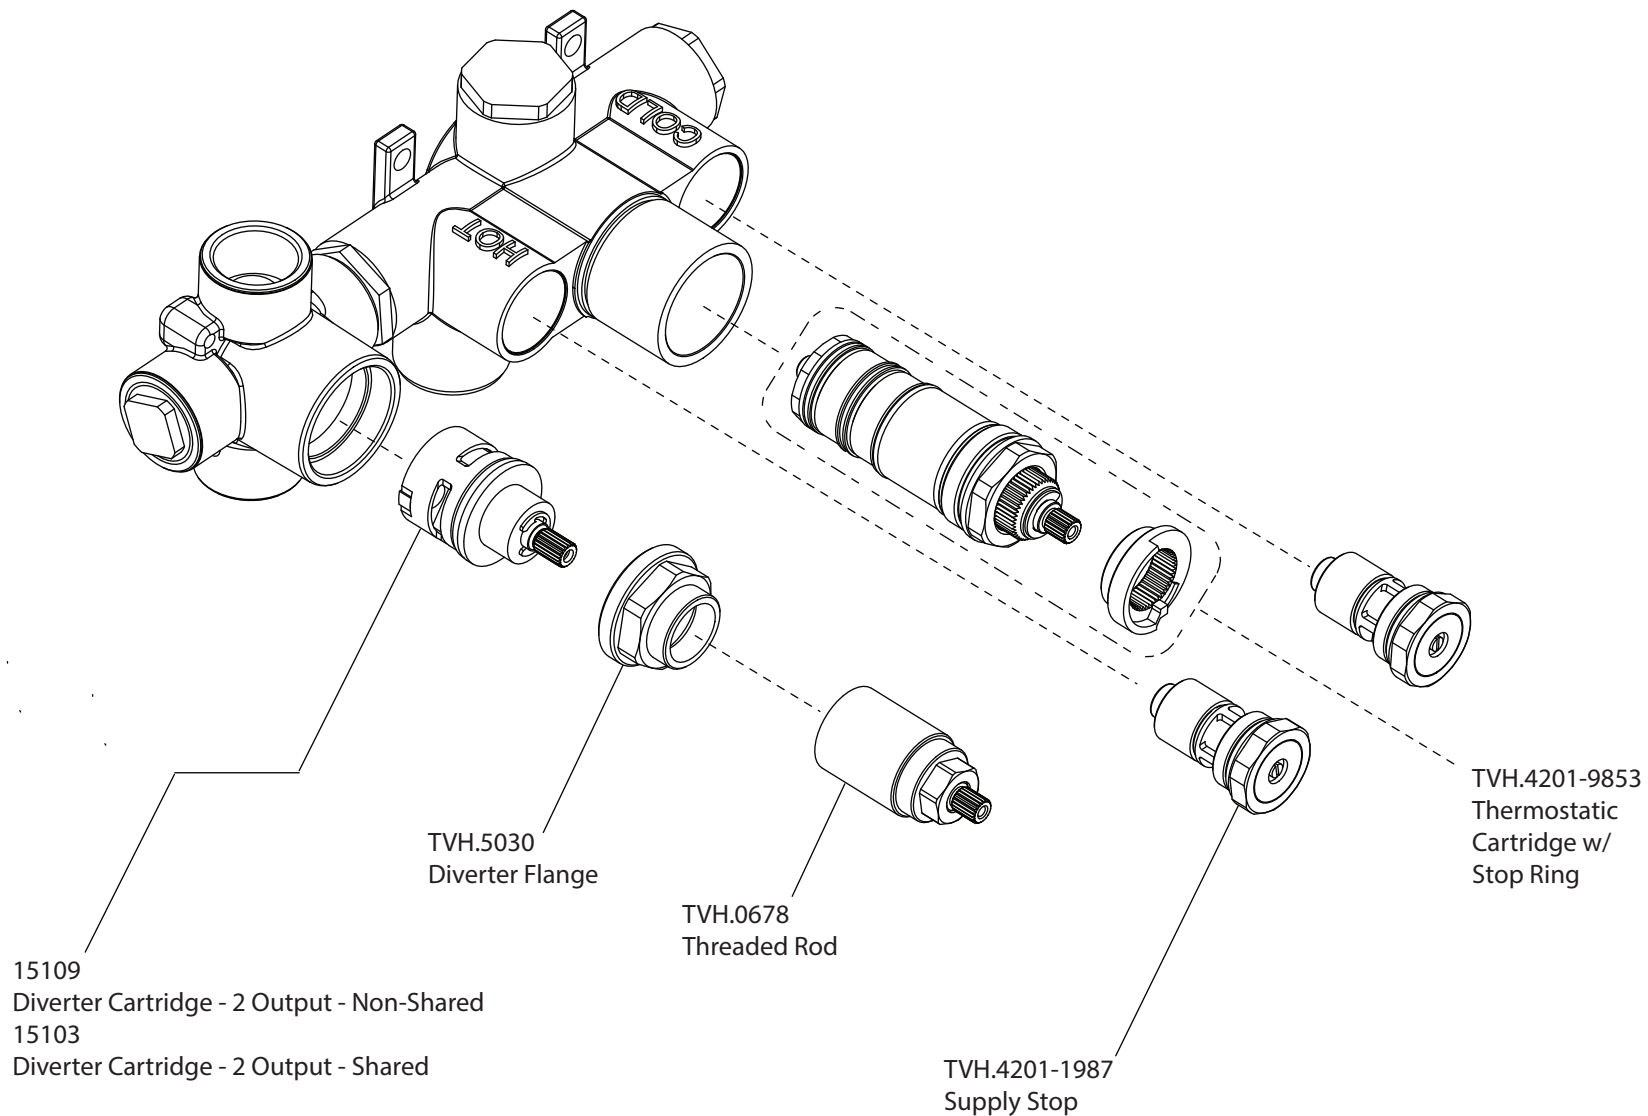

Product Parts Breakdown

Model No. 100.7300

Ver 2.53

isenberg[®] *by* **FLUSSO**
LUXURY PLUMBING FIXTURES

Product Parts Breakdown

▲ Specify Finish

Model No. HS1002A

Ver 2.53

isenberg[®] *by* **FLUSSO**
LUXURY PLUMBING FIXTURES

Product Parts Breakdown

▲ Specify Finish

Model No. HS1012SA

Ver 2.53

isenberg[®] *by* **FLUSSO**
LUXURY PLUMBING FIXTURES

Product Parts Breakdown

Model No. 100.4000VT	Ver 2.56
isenberg ® <i>by</i> FLUSSO LUXURY PLUMBING FIXTURES	

Product Parts Breakdown

Model No. TVH.2717F

Ver 2.53

isenberg[®] *by* **FLUSSO**
LUXURY PLUMBING FIXTURES

Product Parts Breakdown

▲ Specify Finish

Model No. HS1004H

Ver 2.55

isenberg[®] *by* **FLUSSO**
LUXURY PLUMBING FIXTURES

Product Parts Breakdown

Model No. 100.601001A **Ver** 2.55

isenberg[®] *by* **FLUSSO**
LUXURY PLUMBING FIXTURES

Product Parts Breakdown

Model No. 100.5502