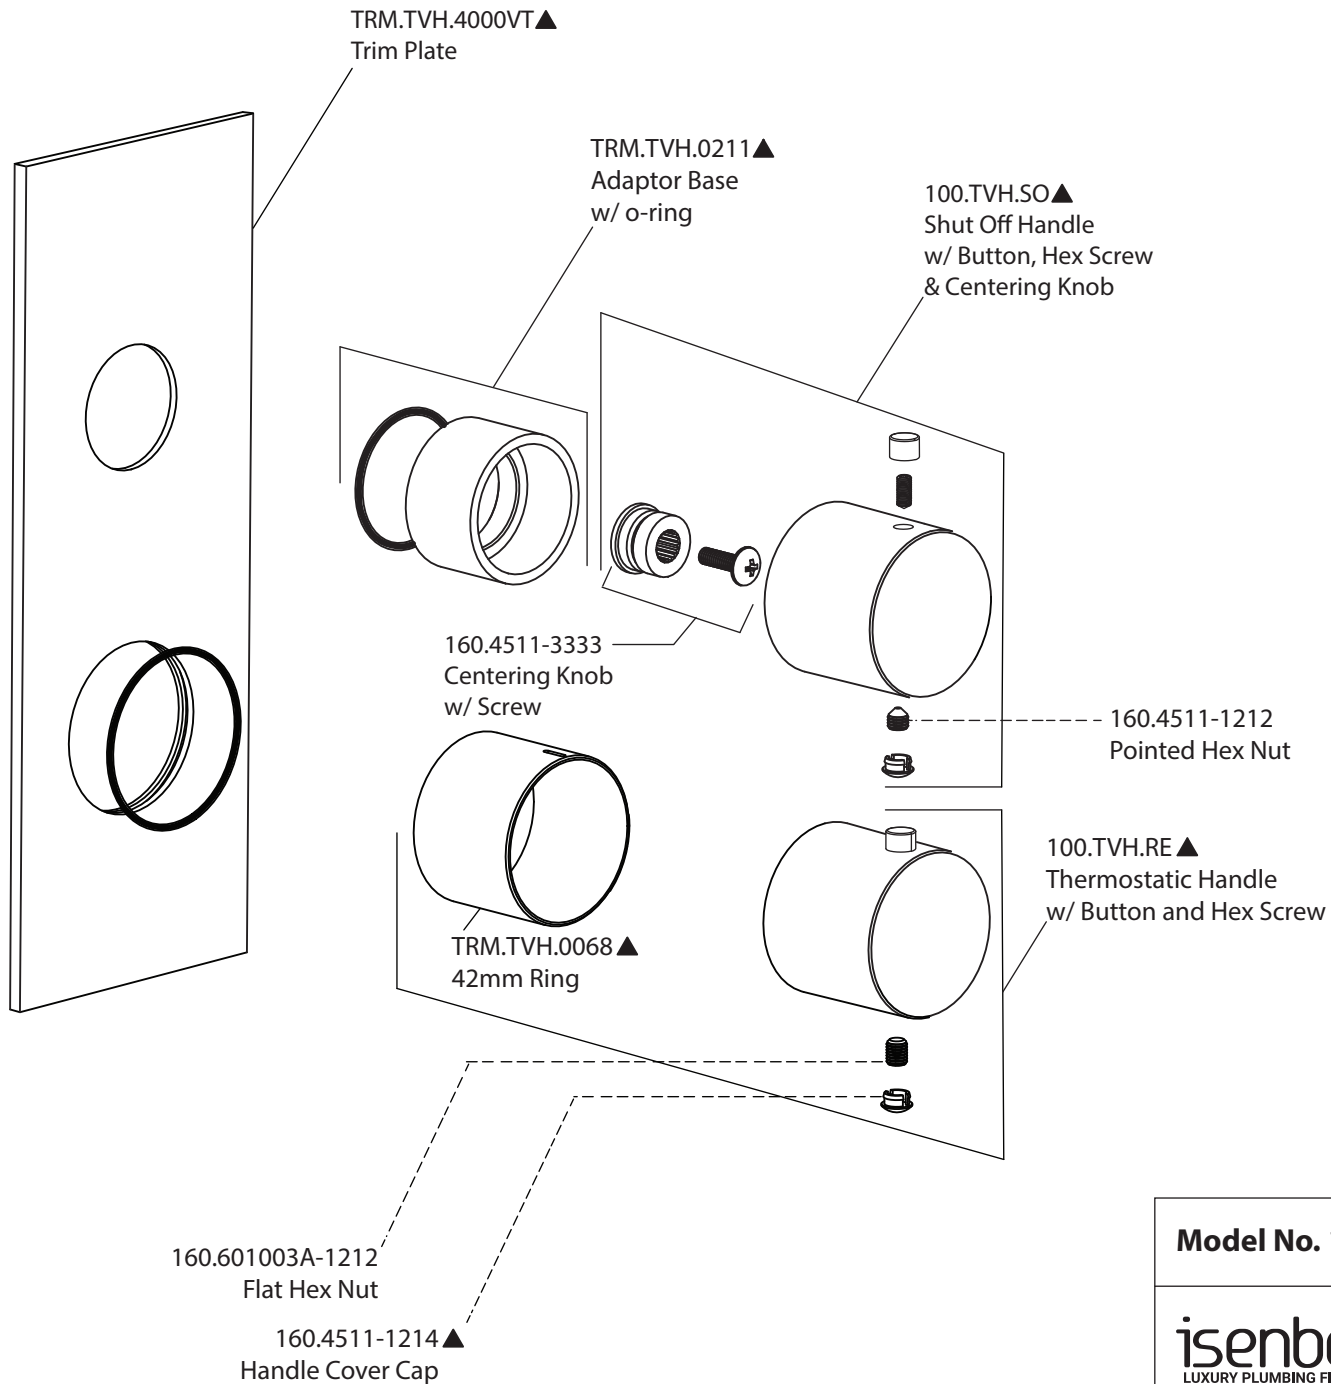

Product Parts Breakdown

Model No. 100.7350

Ver 2.53

isenberg[®] *by* **FLUSSO**
LUXURY PLUMBING FIXTURES

Product Parts Breakdown

▲ Specify Finish

Model No. HS1002A

Ver 2.53

isenberg[®] *by* **FLUSSO**
LUXURY PLUMBING FIXTURES

Product Parts Breakdown

▲ Specify Finish

Model No. HS1012SA

Ver 2.53

isenberg[®] *by* **FLUSSO**
LUXURY PLUMBING FIXTURES

Product Parts Breakdown

Model No. 100.4000VT	Ver 2.56
isenberg [®] <i>by</i> FLUSSO LUXURY PLUMBING FIXTURES	

Product Parts Breakdown

Model No. TVH.2717F

Ver 2.53

isenberg[®] *by* **FLUSSO**
LUXURY PLUMBING FIXTURES

Product Parts Breakdown

▲ Specify Finish

Model No. HS1004H

Ver 2.55

isenberg[®] *by* **FLUSSO**
LUXURY PLUMBING FIXTURES

Product Parts Breakdown

Model No. 100.601023A **Ver** 2.55

isenberg[®] *by* **FLUSSO**
LUXURY PLUMBING FIXTURES

Product Parts Breakdown

▲ Specify Finish