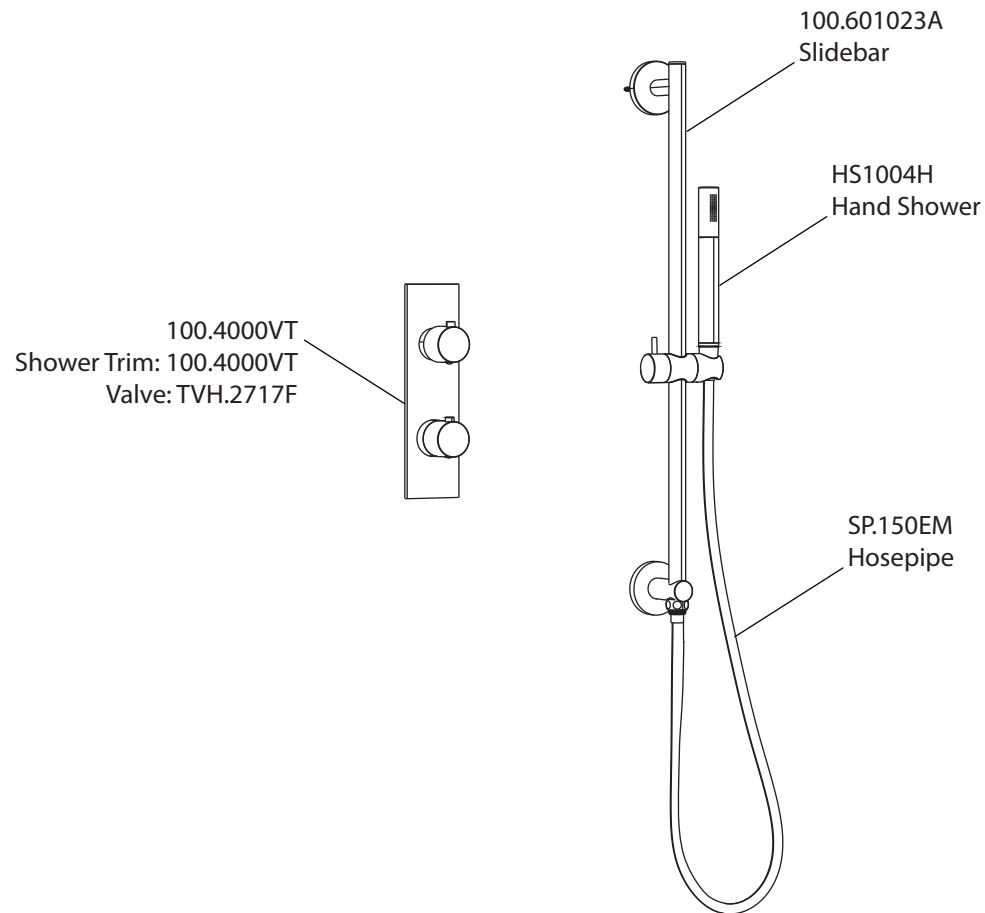

Product Parts Breakdown

Model No. 100.7350

Ver 2.53

isenberg[®] *by* **FLUSSO**
LUXURY PLUMBING FIXTURES

Product Parts Breakdown

▲ Specify Finish

Model No. HS1002A

Ver 2.53

isenberg[®] *by* **FLUSSO**
LUXURY PLUMBING FIXTURES

Product Parts Breakdown

▲ Specify Finish

Model No. HS1012SA

Ver 2.53

isenberg[®] *by* **FLUSSO**
LUXURY PLUMBING FIXTURES

Product Parts Breakdown

Model No. 100.4000VT	Ver 2.56
isenberg [®] <i>by</i> FLUSSO LUXURY PLUMBING FIXTURES	

Product Parts Breakdown

Model No. TVH.2717F

Ver 2.53

isenberg[®] *by* **FLUSSO**
LUXURY PLUMBING FIXTURES

Product Parts Breakdown

▲ Specify Finish

Model No. HS1004H

Ver 2.55

isenberg[®] *by* **FLUSSO**
LUXURY PLUMBING FIXTURES

Product Parts Breakdown

Model No. 100.601023A **Ver** 2.55

isenberg[®] *by* **FLUSSO**
LUXURY PLUMBING FIXTURES

Product Parts Breakdown

▲ Specify Finish