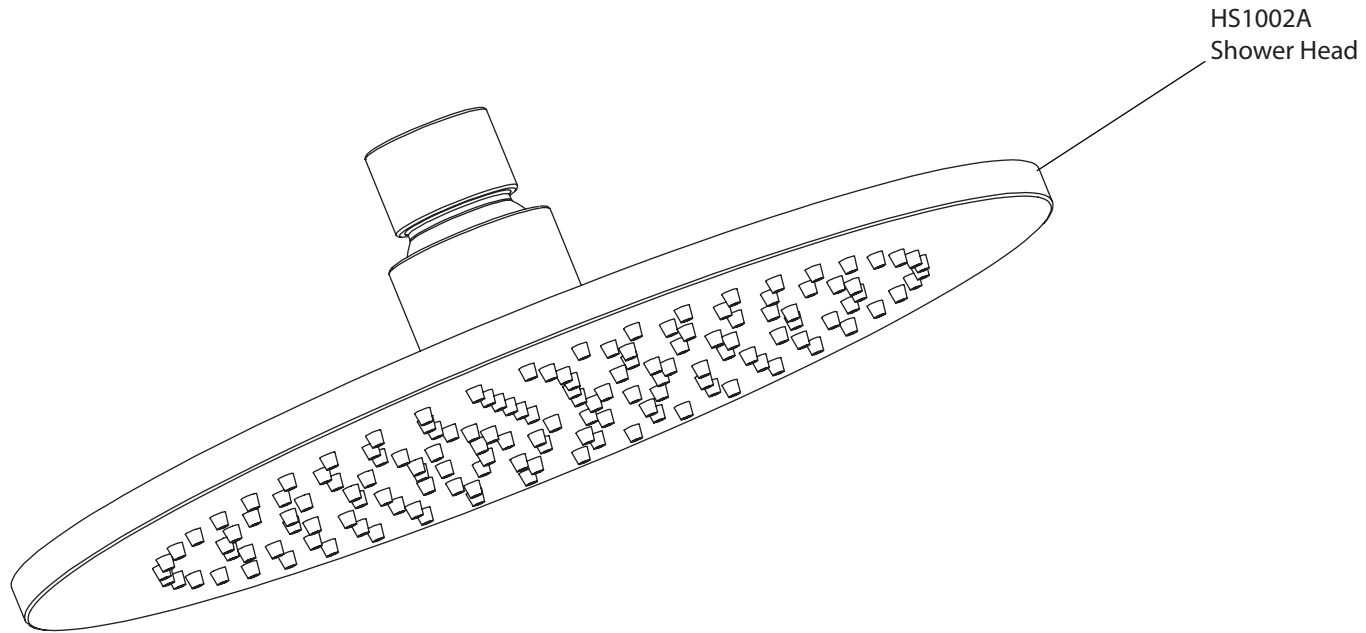

Product Parts Breakdown

Model No. 100.7350

Ver 2.53

isenberg[®] *by* **FLUSSO**
LUXURY PLUMBING FIXTURES

Product Parts Breakdown

▲ Specify Finish

Model No. HS1002A

Ver 2.53

isenberg[®] *by* **FLUSSO**
LUXURY PLUMBING FIXTURES

Product Parts Breakdown

▲ Specify Finish

Model No. HS1012SA

Ver 2.53

isenberg[®] *by* **FLUSSO**
LUXURY PLUMBING FIXTURES

Product Parts Breakdown

Model No. 100.4000VT	Ver 2.56
isenberg [®] <i>by</i> FLUSSO LUXURY PLUMBING FIXTURES	

Product Parts Breakdown

Model No. TVH.2717F

Ver 2.53

isenberg[®] *by* **FLUSSO**
LUXURY PLUMBING FIXTURES

Product Parts Breakdown

▲ Specify Finish

Model No. HS1004H

Ver 2.55

isenberg[®] *by* **FLUSSO**
LUXURY PLUMBING FIXTURES

Product Parts Breakdown

Model No. 100.601023A **Ver** 2.55

isenberg[®] *by* **FLUSSO**
LUXURY PLUMBING FIXTURES

Product Parts Breakdown

▲ Specify Finish