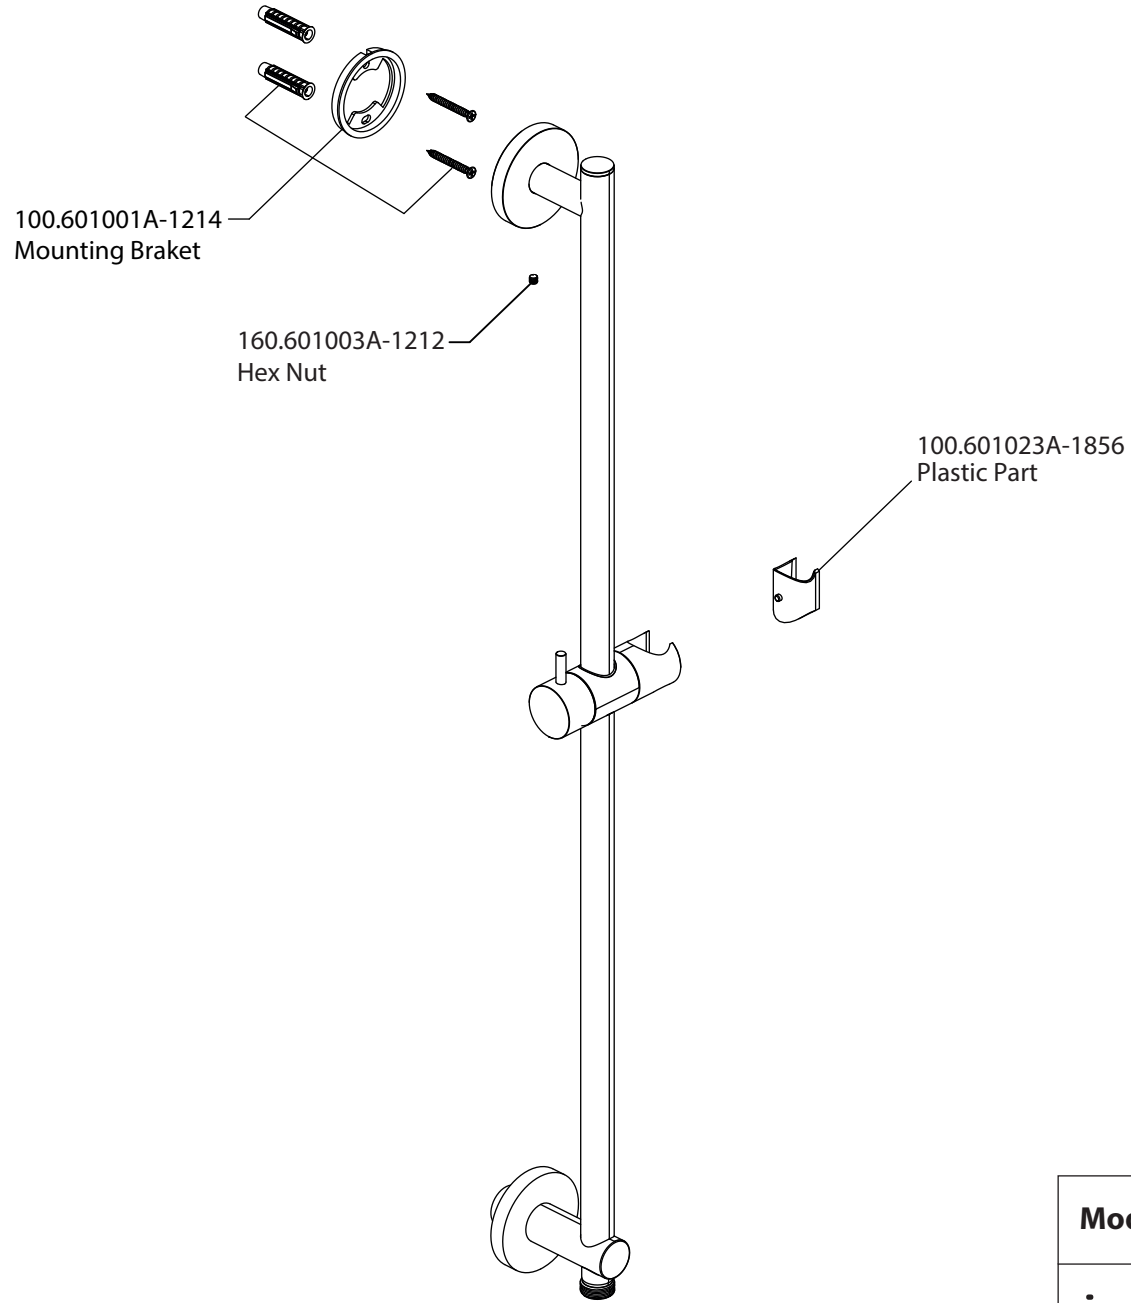

Product Parts Breakdown

Model No. 100.7350

Ver 2.53

isenberg[®] *by* **FLUSSO**
LUXURY PLUMBING FIXTURES

Product Parts Breakdown

▲ Specify Finish

Model No. HS1002A

Ver 2.53

isenberg[®] *by* **FLUSSO**
LUXURY PLUMBING FIXTURES

Product Parts Breakdown

▲ Specify Finish

Model No. HS1012SA

Ver 2.53

isenberg[®] *by* **FLUSSO**
LUXURY PLUMBING FIXTURES

Product Parts Breakdown

Model No. 100.4000VT	Ver 2.56
isenberg [®] <i>by</i> FLUSSO LUXURY PLUMBING FIXTURES	

Product Parts Breakdown

Model No. TVH.2717F

Ver 2.53

isenberg[®] *by* **FLUSSO**
LUXURY PLUMBING FIXTURES

Product Parts Breakdown

▲ Specify Finish

Model No. HS1004H

Ver 2.55

isenberg[®] *by* **FLUSSO**
LUXURY PLUMBING FIXTURES

Product Parts Breakdown

Model No. 100.601023A **Ver** 2.55

isenberg[®] *by* **FLUSSO**
LUXURY PLUMBING FIXTURES

Product Parts Breakdown

▲ Specify Finish