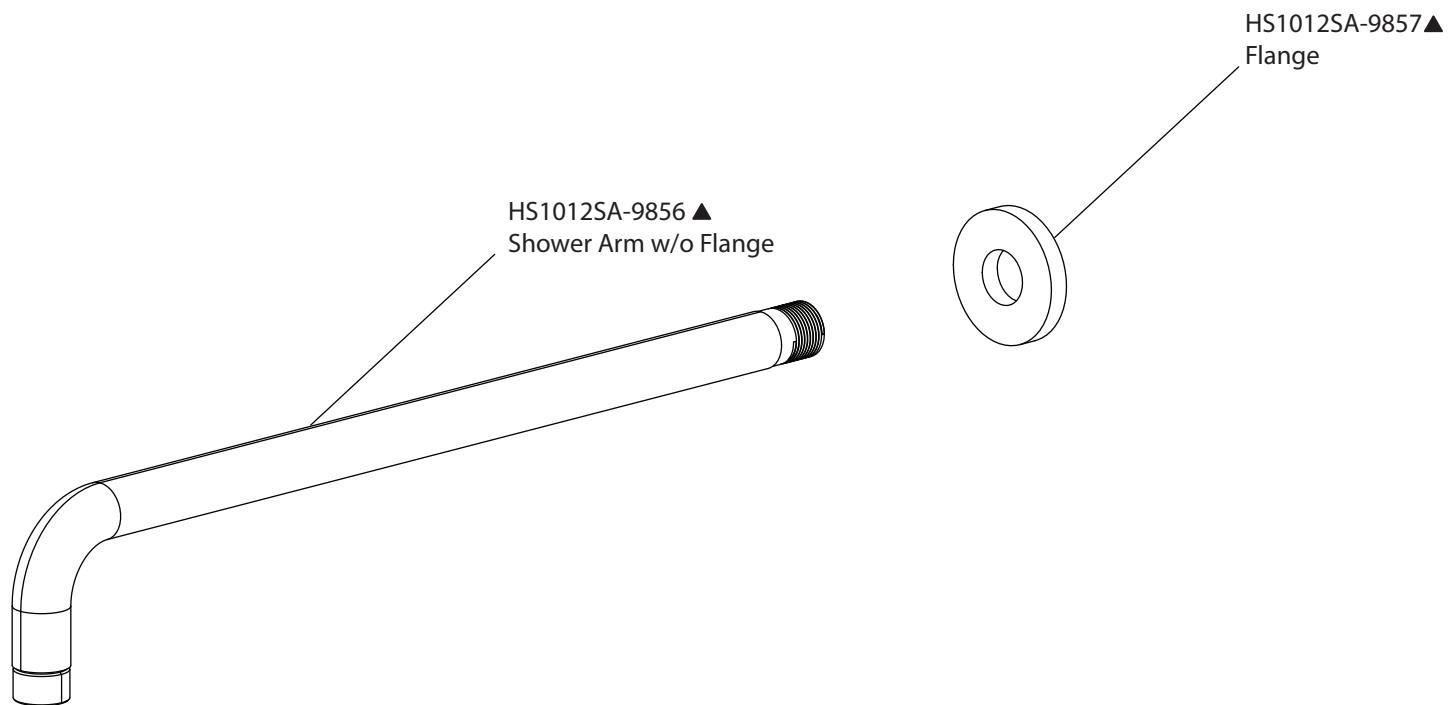

Product Parts Breakdown

Model No. 100.7350

Ver 2.53

isenberg[®] *by* **FLUSSO**
LUXURY PLUMBING FIXTURES

Product Parts Breakdown

▲ Specify Finish

Model No. HS1002A

Ver 2.53

isenberg[®] *by* **FLUSSO**
LUXURY PLUMBING FIXTURES

Product Parts Breakdown

▲ Specify Finish

Model No. HS1012SA

Ver 2.53

isenberg[®] *by* **FLUSSO**
LUXURY PLUMBING FIXTURES

Product Parts Breakdown

Model No. 100.4000VT	Ver 2.56
isenberg [®] <i>by</i> FLUSSO LUXURY PLUMBING FIXTURES	

Product Parts Breakdown

Model No. TVH.2717F

Ver 2.53

isenberg[®] *by* **FLUSSO**
LUXURY PLUMBING FIXTURES

Product Parts Breakdown

▲ Specify Finish

Model No. HS1004H

Ver 2.55

isenberg[®] *by* **FLUSSO**
LUXURY PLUMBING FIXTURES

Product Parts Breakdown

Model No. 100.601023A **Ver** 2.55

isenberg[®] *by* **FLUSSO**
LUXURY PLUMBING FIXTURES

Product Parts Breakdown

▲ Specify Finish