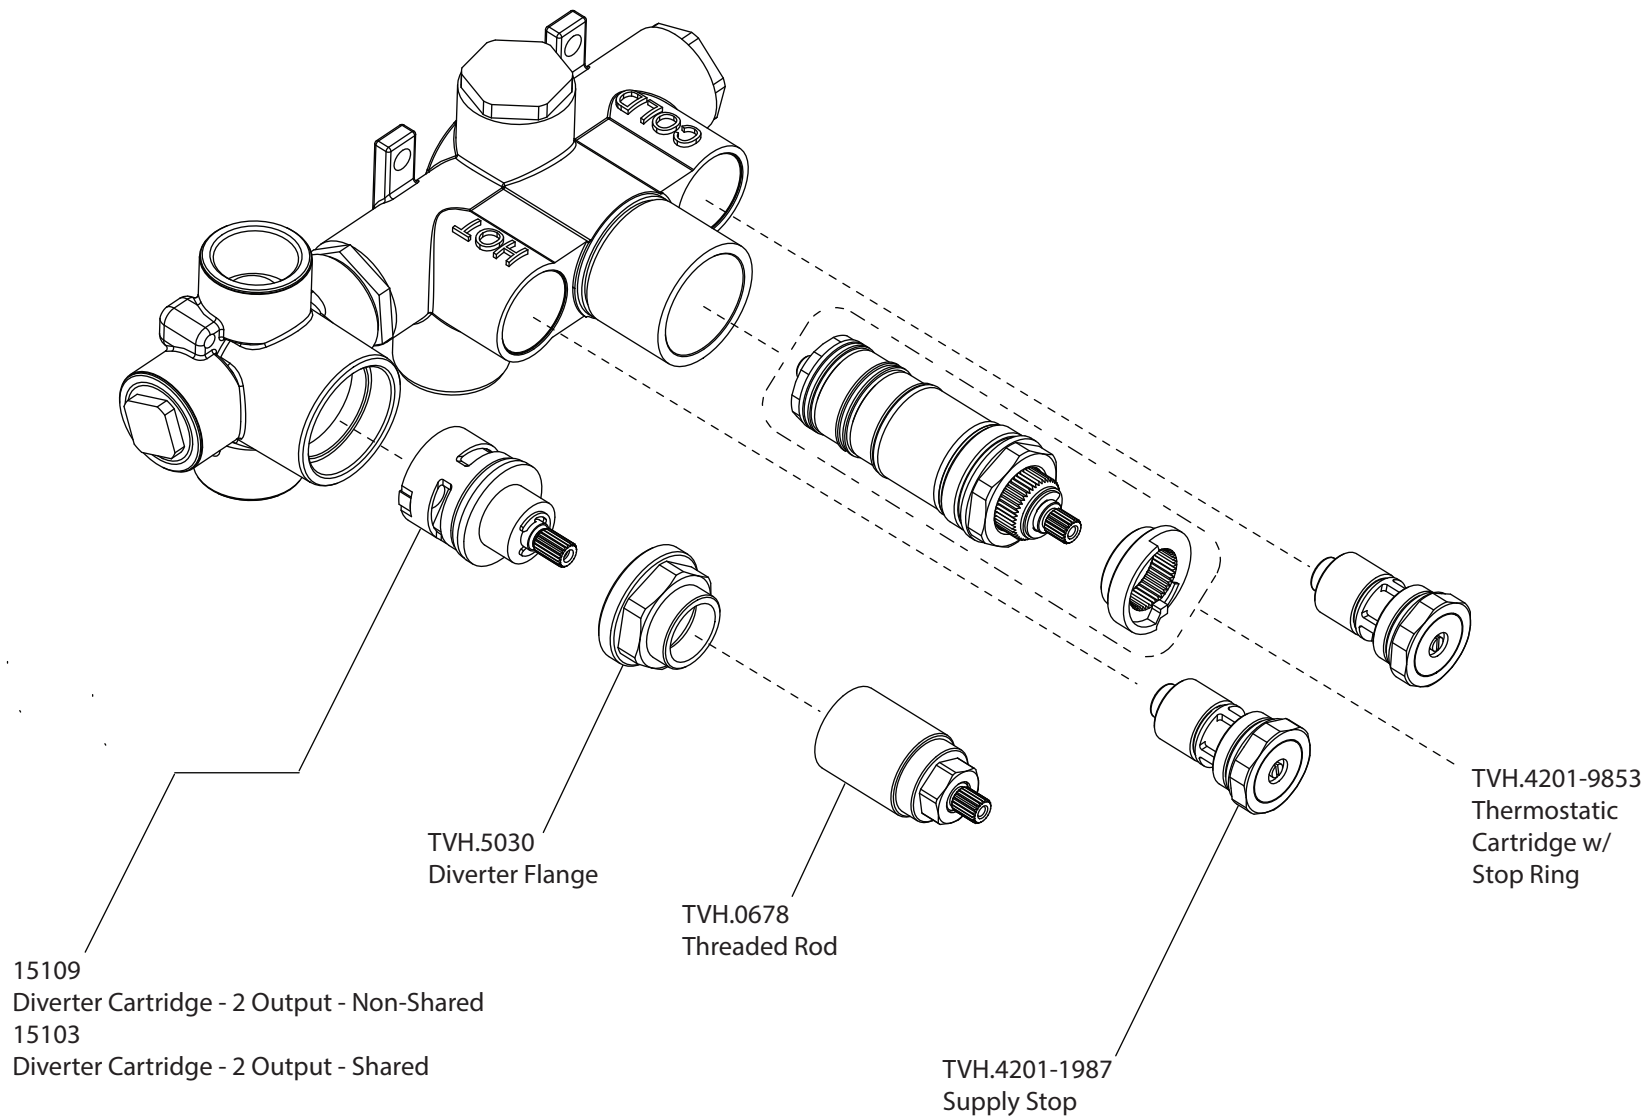

Product Parts Breakdown

Model No. 100.7350

Ver 2.53

isenberg[®] *by* **FLUSSO**
LUXURY PLUMBING FIXTURES

Product Parts Breakdown

▲ Specify Finish

Model No. HS1002A

Ver 2.53

isenberg[®] *by* **FLUSSO**
LUXURY PLUMBING FIXTURES

Product Parts Breakdown

▲ Specify Finish

Model No. HS1012SA

Ver 2.53

isenberg[®] *by* **FLUSSO**
LUXURY PLUMBING FIXTURES

Product Parts Breakdown

Model No. 100.4000VT	Ver 2.56
isenberg [®] <i>by</i> FLUSSO LUXURY PLUMBING FIXTURES	

Product Parts Breakdown

Model No. TVH.2717F

Ver 2.53

isenberg[®] *by* **FLUSSO**
LUXURY PLUMBING FIXTURES

Product Parts Breakdown

▲ Specify Finish

Model No. HS1004H

Ver 2.55

isenberg[®] *by* **FLUSSO**
LUXURY PLUMBING FIXTURES

Product Parts Breakdown

Model No. 100.601023A **Ver** 2.55

isenberg[®] *by* **FLUSSO**
LUXURY PLUMBING FIXTURES

Product Parts Breakdown

▲ Specify Finish